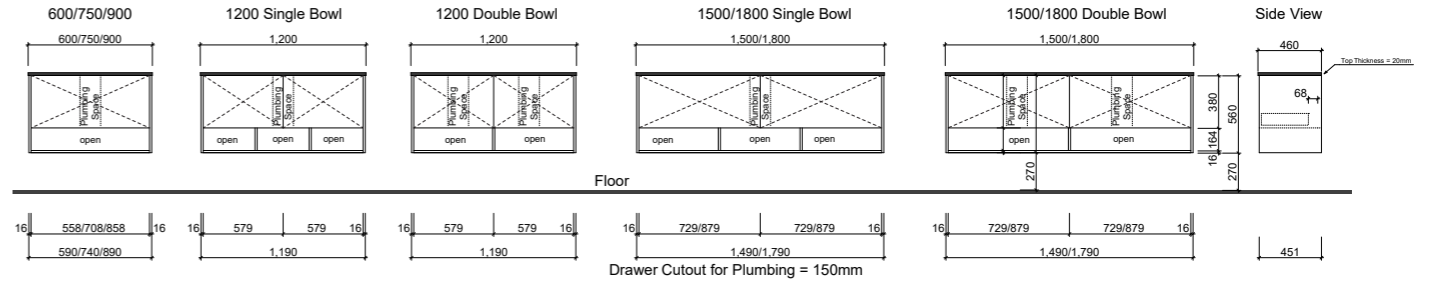

INDIANA

WALL HUNG

FLOOR STANDING

WALL HUNG

FLOOR STANDING

NOTE: Due to the manufacturing process ceramic tops will vary from their nominal stated sizes. Use the dimensions provided as a guide only. Due to this ceramic tops are not recommended for wall to wall installations.

KANSAS

WALL HUNG TEMPO TOP

FLOOR STANDING TEMPO TOP

KARLIE

WALL HUNG

FLOOR STANDING

NOTE: Due to the manufacturing process ceramic tops will vary from their nominal stated sizes. Use the dimensions provided as a guide only. Due to this ceramic tops are not recommended for wall to wall installations.