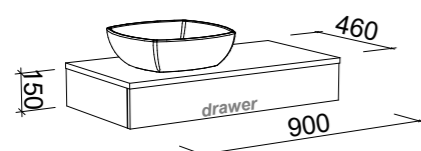

SPLICE 900mm P

SLAB TOP WALL HUNG	POND TOP WALL HUNG

CABINET WITH	PART NO.	RRP	CABINET WITH	PART NO.	RRP
20mm Stone or SilkSurface Top with White Gloss Ceramic Above Counter Basin	SP90SW	$3,066	Pond Top	SP90PW	$3,161
No Top	SP90XW	$1,612	No Top	SP90XW	$1,612