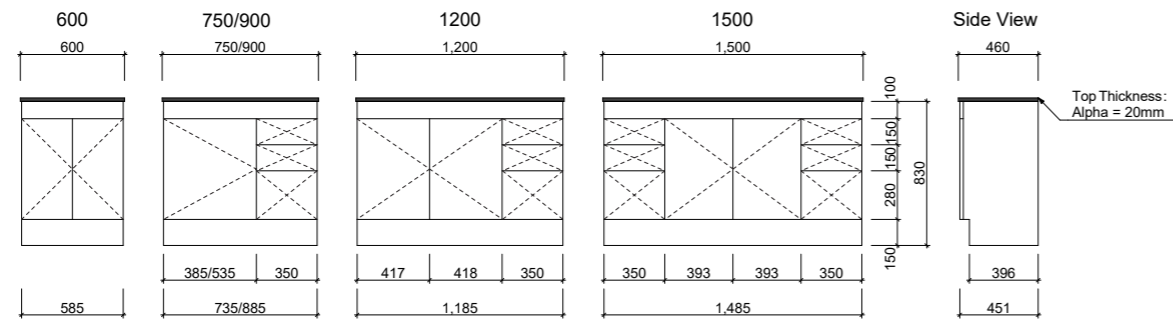

FLOOR STANDING