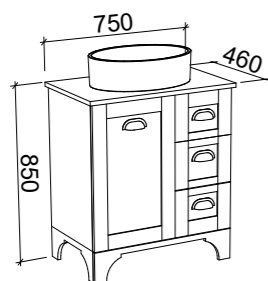

WINDSOR 750mm

FLOOR STANDING

CABINET WITH	PART NO.	RRP
Alpha Ceramic Top	WIN75AF	$2,232
60mm SilkSurface Freedom Top with White Gloss Ceramic Basin	WIN75FF	$2,859
20mm SilkSurface Top with White Gloss Ceramic Basin	WIN75MF	$2,695
20mm Stone Top with White Gloss Ceramic Above Counter Basin	WIN75SF	$2,880
20mm Stone Top with White Gloss Ceramic Under Counter Basin (2 doors only)	WIN75SF-U	$3,700
No Top	WIN75XF	$2,117