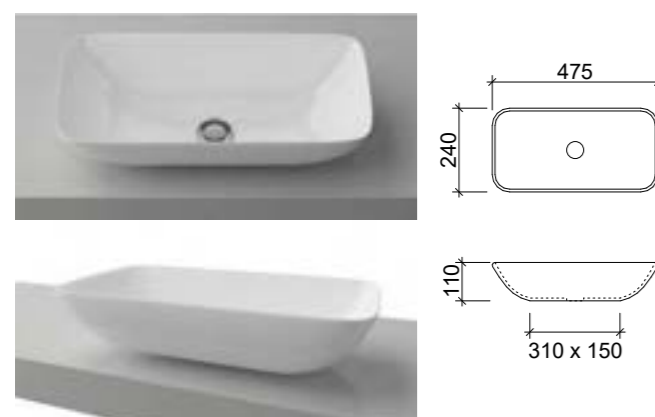

CERAMIC BASIN COLLECTION

We've scoured the globe to bring you a selection of ceramic basins that are sure to excite. These basins are available on any of our cabinets. Mix them with your favourite benchtop colour to make a bathroom like none other.

NOTE: Wastes not included. Ceramic wastes available as separate purchase.

WG = White Gloss WM = White Matt BM = Black Matt GM = Grey Matt

WG WM BM

WG WM

BLOOM

WG

WG

WG WM BM

WG WM BM GM

If you're purchasing a Vanity that includes a slab top and basin		Price
Choose any White Gloss (WG) basin		No Charge
Upgrade to a White Matt, Black Matt or Coloured Basin (per Basin) BASCOLOPT		$144
To purchase a basin on its own (See page 243 for part numbers)		Price
Any White Gloss basin		$220
Any White Matt, Black Matt or Coloured Basin		$364

Supplying your own counter basin? Reduce price by $130 per basin NOTE: Basin specifications are required for cutouts

WG WM BM

WG

WG

WG

WG

WG