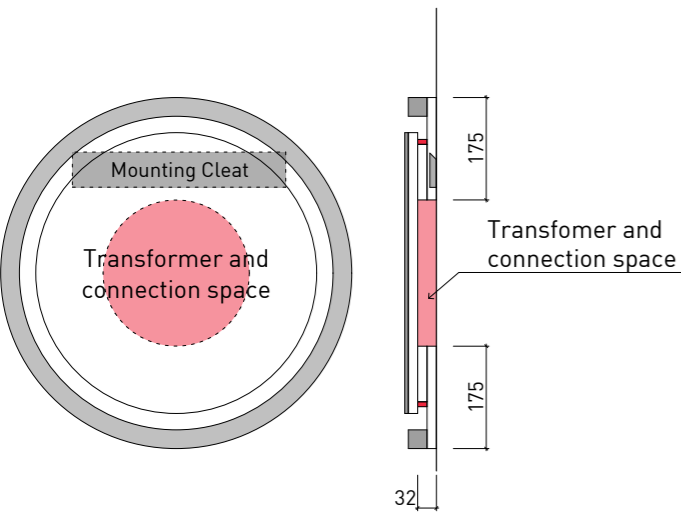

LIGHTING KITS

NOTE: An electrician will be required to provide in wall wiring and provision for an on/off switch before the bathroom walls are sheeted or tiled. When LED is selected cabinet size may vary slightly.

Warm white LED lighting is powered by a DC24V transformer, which comes with a 3-pin plug for connecting to an existing GPO or can be stripped off and hardwired in by your electrician.

As standard, your electrician should drop power down to the right-hand side of your shaver, and to behind the drawers in your vanity (or right-hand side in all-drawer models) in preparation for your new install. We can customise this side if your new bathroom design requires it – just speak with your store about your options.

Your electrician will need to provide on/off options when wiring in. An optional dimmer can also be purchased for light level adjustment. If further information is required by your electrician, please feel free to contact Timberline directly for further technical specifications.

BROOKLYN LIGHTING KIT