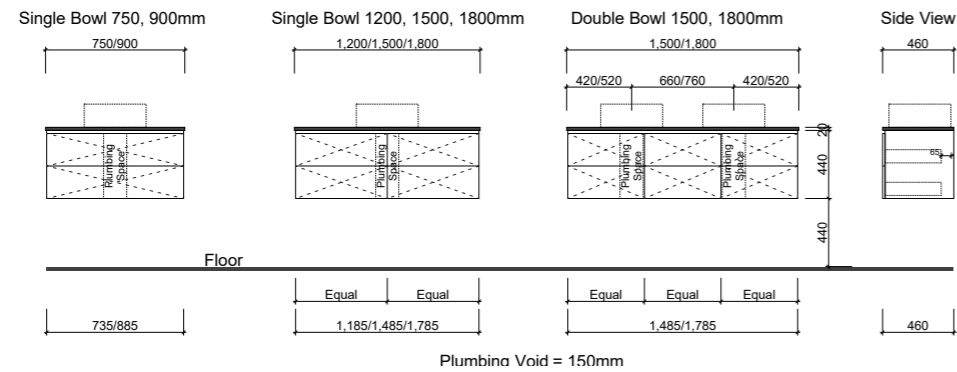

ASHTON

WALL HUNG