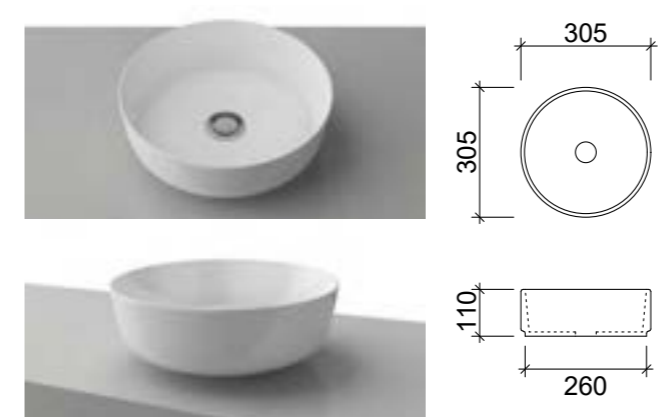

CERAMIC BASIN COLLECTION

We've scoured the globe to bring you a selection of ceramic basins that are sure to excite. These basins are available on any of our cabinets. Mix them with your favourite benchtop colour to make a bathroom like none other.

NOTE: Wastes not included. Ceramic wastes available as separate purchase.

WG = White Gloss WM = White Matt BM = Black Matt GM = Grey Matt

WG WM BM

WG WM

WG

WG

WG WM BM

WG WM BM GM

If you're purchasing a Vanity that includes a slab top and basin		Price
Choose any White Gloss (WG) basin		No Charge
Upgrade to a White Matt, Black Matt or Coloured Basin (per Basin) BASCOLOPT		$144
To purchase a basin on its own (See page 243 for part numbers)		Price
Any White Gloss basin		$220
Any White Matt, Black Matt or Coloured Basin		$364

Supplying your own counter basin? Reduce price by $130 per basin NOTE: Basin specifications are required for cutouts

WG WM BM

WG

GEM

WG

WG

WG

WG