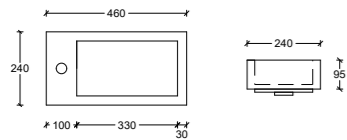

VANITY TOPS

OPAL

Acrylic | Waste Size: 40mm | Tap Holes: 0 or 1 | Top Thickness: 95mm