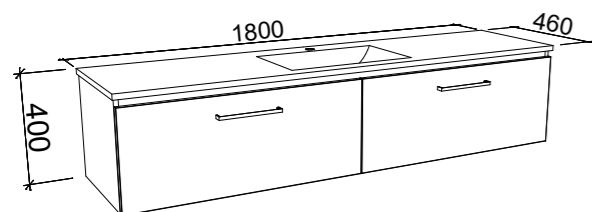

ROCKHAMPTON 1800mm Single S

WALL HUNG

CABINET WITH	PART NO.	RRP
Regal Acrylic Top	R181RW	$2,317
No Top	R181XW	$1,092