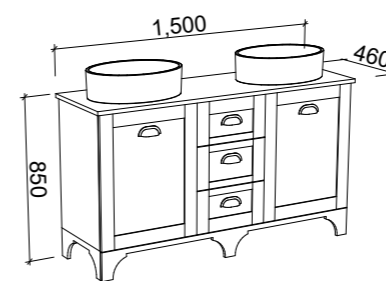

WINDSOR 1500mm Double

FLOOR STANDING

CABINET WITH	PART NO.	RRP
Alpha Ceramic Top	WIN152AF	$3,496
60mm SilkSurface Freedom Top with White Gloss Ceramic Basin	WIN152FF	$4,587
20mm SilkSurface Top with White Gloss Ceramic Basin	WIN152MF	$4,132
20mm Stone Top with White Gloss Ceramic Above Counter Basin	WIN152SF	$5,074
20mm Stone Top with White Gloss Ceramic Under Counter Basin	WIN152SF-U	$6,216
No Top	WIN152XF	$3,082