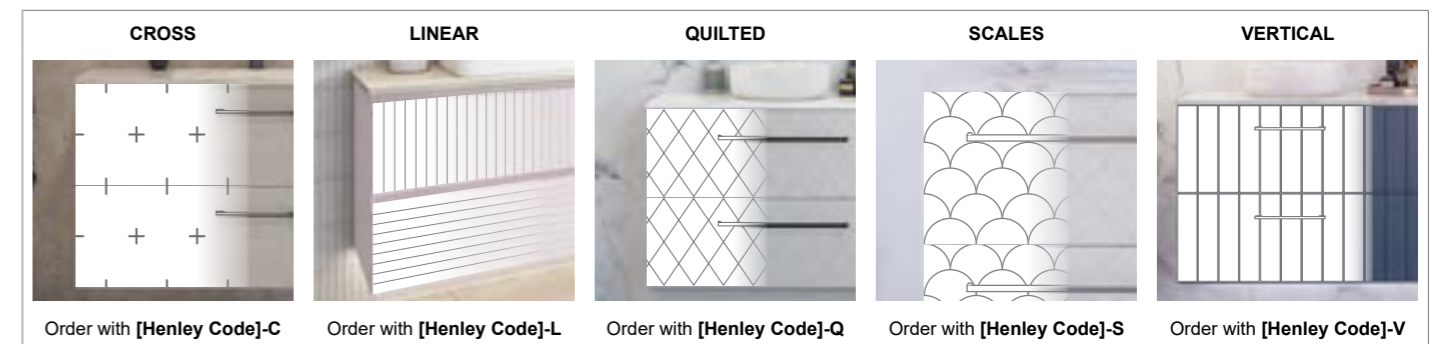

WALL HUNG			FLOOR STANDING		
CABINET WITH	PART NO.	RRP	CABINET WITH	PART NO.	RRP
20mm SilkSurface Top with White Gloss Ceramic Above or Under Counter Basin	HE12MW	$3,438	20mm SilkSurface Top with White Gloss Ceramic Above or Under Counter Basin	HE12MF	$3,634
No Top	HE12XW	$2,221	No Top	HE12XF	$2,436
NOTE: Vertical routing standard unless specified otherwise					

HENLEY 1050mm

WALL HUNG			FLOOR STANDING		
CABINET WITH	PART NO.	RRP	CABINET WITH	PART NO.	RRP
20mm SilkSurface Top with White Gloss Ceramic Above or Under Counter Basin	HE105MW	$3,236	20mm SilkSurface Top with White Gloss Ceramic Above or Under Counter Basin	HE105MF	$3,438
No Top	HE105XW	$2,130	No Top	HE105XF	$2,330
NOTE: Vertical routing standard unless specified otherwise					

PRICE TO UPGRADE FROM 20mm SILKSURFACE TO 20mm STONE FOR HENLEY ONLY	PART NO.	$
Undermount cutout extra charge for Stone (per basin)	SLABUNDER	$284
SilkSurface Upgrade to Stone - 600mm	SLABMG60UG	$100
SilkSurface Upgrade to Stone - 750mm	SLABMG75UG	$151
SilkSurface Upgrade to Stone - 900mm	SLABMG90UG	$172
SilkSurface Upgrade to Stone - 1050mm	SLABMG105UG	$287
SilkSurface Upgrade to Stone - 1200mm	SLABMG12UG	$299
SilkSurface Single Bowl Upgrade to Stone - 1500mm	SLABMG151UG	$348
SilkSurface Double Bowl Upgrade to Stone - 1500mm	SLABMG152UG	$348
SilkSurface Single Bowl Upgrade to Stone - 1800mm	SLABMG181UG	$423
SilkSurface Double Bowl Upgrade to Stone - 1800mm	SLABMG182UG	$423