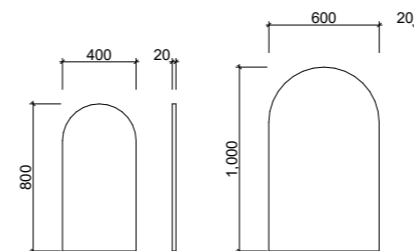

AVAILABILITY CHART

[01.] Church Mirror 400mm | SCHM40 | $493 [02.] Church Mirror 600mm | SCHM60 | $623 [Please refer to price lists pages for all available options.]