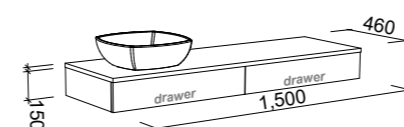

SPLICE 1500mm Single Bowl & Double Bowl P

SLAB TOP SINGLE BOWL	POND TOP SINGLE BOWL	SLAB TOP DOUBLE BOWL

CABINET WITH	PART NO.	RRP	CABINET WITH	PART NO.	RRP	CABINET WITH	PART NO.	RRP
20mm Stone or SilkSurface Top with White Gloss Ceramic Above Counter Basin	SP151SW	$3,936	Pond Top	SP151PW	$4,031	20mm Stone or SilkSurface Top with White Gloss Ceramic Above Counter Basin	SP152SW	$4,198
No Top	SP151XW	$1,983	No Top	SP151XW	$1,983	No Top	SP152XW	$2,033