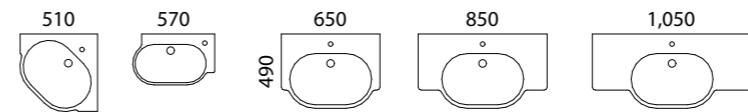

AVAILABILITY CHART | AVAILABLE IN WALL HUNG & FLOOR STANDING & LEGS

[01.] Lisbon Vanity 1050mm | L105EF | $2,601 Prime Oak Cabinet with Emerald Ceramic Top [02.] Lisbon Vanity 570mm | L57EF | $1,202 White Gloss Cabinet with Emerald Ceramic Top [03.] Lisbon Vanity 510mm | L51EW | $1,474 Gesso Lini Cabinet with Emerald Ceramic Top [04.] Lisbon Vanity 850mm | L85EW | $2,015 White Satin Cabinet with Emerald Ceramic Top [Please refer to price lists pages for all available options.]