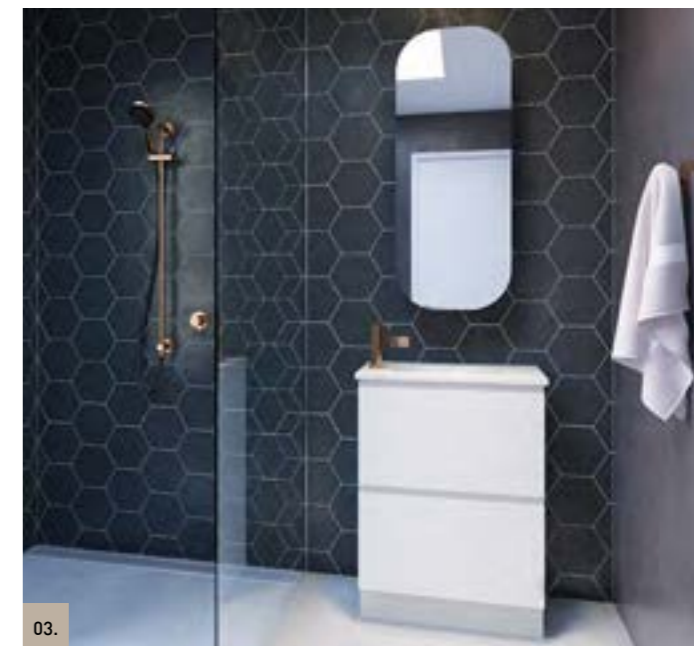

BILLIE

05.

FEATURES INCLUDE

Gold Inclusions 10 YEAR WARRANTY | EUROPEAN DRAWERS

- Classic white interior with bamboo finger jointed storage organisers
- Deep storage soft-close full extension European drawers (door only to 450mm)
- Convenient ensuite depth perfect for smaller spaces
- Offset bowl as standard on 900mm+ sizes. Centre bowl available on request
- Top options include:
  - 20mm SilkSurface or Caesarstone top with selected white gloss above counter or mini undermount basin/s (offset or wall mounted tapware required for all basins, except Bloom)

AVAILABILITY CHART | AVAILABLE IN WALL HUNG & FLOOR STANDING

[01.] Billie Vanity 1200mm | BI12MW | $2,771 Artisan Beamwood Cabinet with Arctic White SilkSurface Top and White Gloss Bloom Ceramic Basin [02.] Billie Vanity 450mm | BI45MW | $1,552 Duck Egg Blue Cabinet with Carrara SilkSurface Top and White Gloss Mini Round Undermount Ceramic Basin [03.] Billie Vanity 600mm | BI60SF-U | $2,417 White Satin Cabinet with Pure White Stone Top and White Gloss Mini Rectangle Undermount Ceramic Basin [04.] Billie Vanity 750mm | BI75SF | $2,480 White Satin Cabinet with Raven Stone Top and White Gloss Gem Ceramic Basin [05.] Billie Vanity 900mm | BI90SW | $2,701 White Satin Cabinet with Cloudburst Concrete Stone Top and White Gloss Rose Ceramic Basin [Please refer to price lists pages for all available options.]