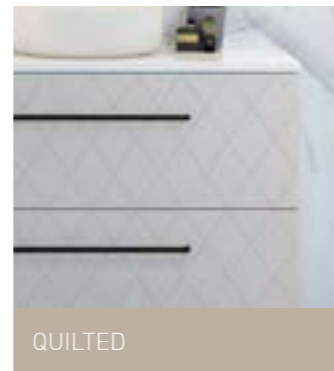

CUSTOMISING OPTIONS

CABINET CUSTOMISING OPTIONS

Add a filler panel to allow mounting against a side wall

Remove the drawers and just have doors

Add an extra drawer

Increase cabinet height

See page 248 for full list of cabinet options and pricing

DOOR/DRAWER UPGRADE OPTIONS

See page 249 for pricing. Customisation not available on Nevada Collection.

4L STAINLESS STEEL BIN

Easy to install, easy to clean and easy to use! Keeping your new bathroom space neat and tidy is easy with your new stainless steel bin. Complete with push-to-open lid for ease of use.

NOTE: Alterations to the size and position of the cabinet internal shelf will be made to accommodate for the bin.

Dimensions: 210mm W x 140mm D x 270mm H
Volume: 4L

ITEM	PART NO.	$
4L Stainless Steel Bin	BINSMALL	$109

CABINET POWERPOINTS

Leave your shaver charging or your hair dryer permanently plugged in for easy use. Cabinet powerpoints are a simple but practical addition. For multi-drawer cabinets just let us know which drawer you would like your in-drawer powerpoint in. **Please note that an electrician will be required to hardwire the powerpoint during installation. Standard position for in-drawer powerpoints is top left drawer unless specified otherwise.**

POWERPOINT	PART NO.	$ (Each)
In-drawer Powerpoint	PPOINT	$155
Shaving Cabinet Powerpoint (Gold Collection)	PPOINT SHAVERGOLD	$113
Shaving Cabinet Powerpoint (Platinum Collection)	PPOINT SHAVERPLATINUM	$121

NOTE: Shaver powerpoints will be sent loose unless exact location specified.

BLUETOOTH SOUND SYSTEM