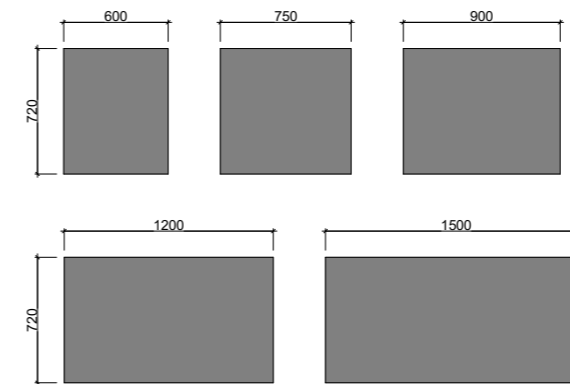

CHURCH

22mm deep.
40mm deep with lighting.

ESSENCE

GEORGIA

20mm deep. 36mm with lighting.

MIRRORS

HALIFAX

Halifax Frames 100mm deep. 50mm surround.