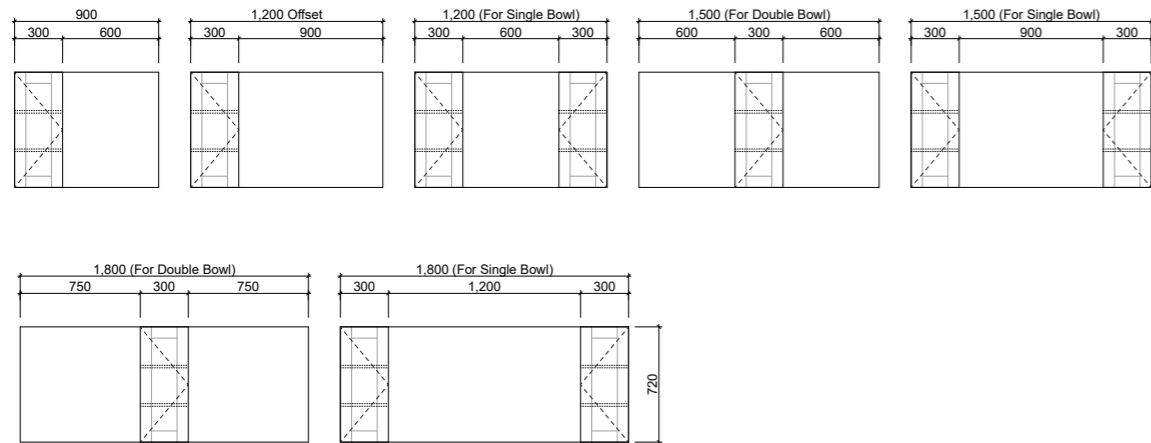

VICTORIA

NOTE: All cabinets 166mm deep. Mirror on 16mm backing. Please specify if cabinet is to be recessed.

MIRRORS

BROOKLYN

48mm deep.
Frame available in painted finish only.