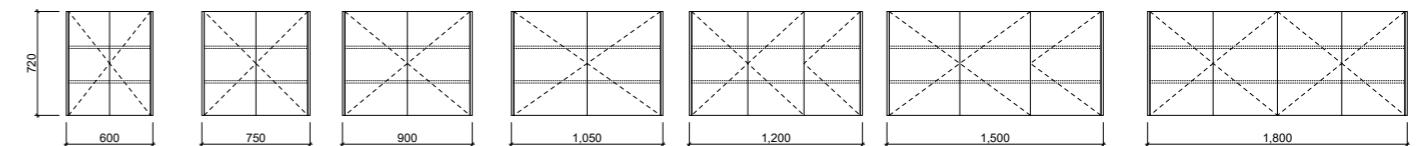

AVAILABILITY CHART

All cabinets 166mm deep.

[01.] Denver Shaving Cabinet 1500mm | SD15 | \$1,143 Concrete Formwood Cabinet Denver Platinum Shaving Cabinet 1500mm | SD15/p | \$1,255 [02.] Denver Shaving Cabinet 1050mm | SD105 | \$960 Gloss White Cabinet Denver Platinum Shaving Cabinet 1050mm | SD105/p | \$1,071 [03.] Denver Shaving Cabinet 900mm | SD90 | \$771 Antico Oak Woodmatt Cabinet Denver Platinum Shaving Cabinet 900mm | SD90/p | \$883 [04.] Denver Shaving Cabinet 1200mm | SD12 | \$1,026 Tasmanian Oak Cabinet Denver Platinum Shaving Cabinet 1200mm | SD12/p | \$1,139 [Please refer to price lists pages for all available options.]