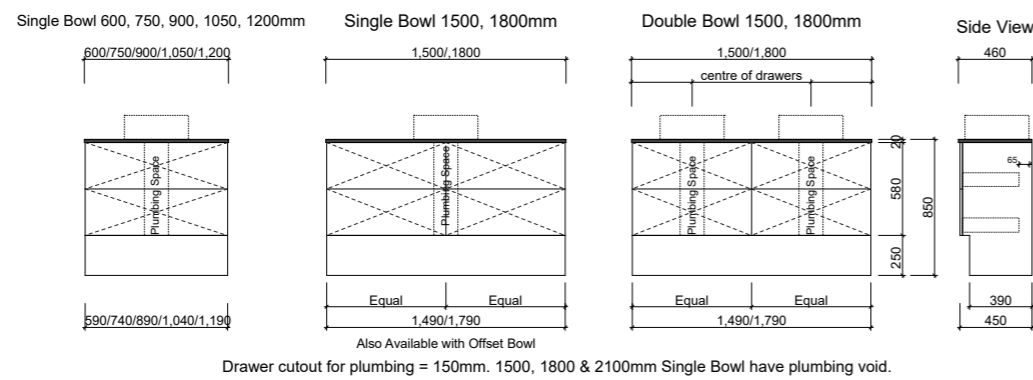

FLOOR STANDING