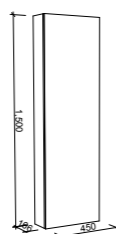

TENNESSEE

WALL HUNG

PART NO.	RRP
ST4515	$1,143
ST4515/p	$1,255

NOTE: /p denotes Platinum range. These tallboys include 'Luxe Graphite' interiors to match Platinum Vanities. Standard cabinets include white interiors. Tallboys are available with left or right hand hinge - please specify.