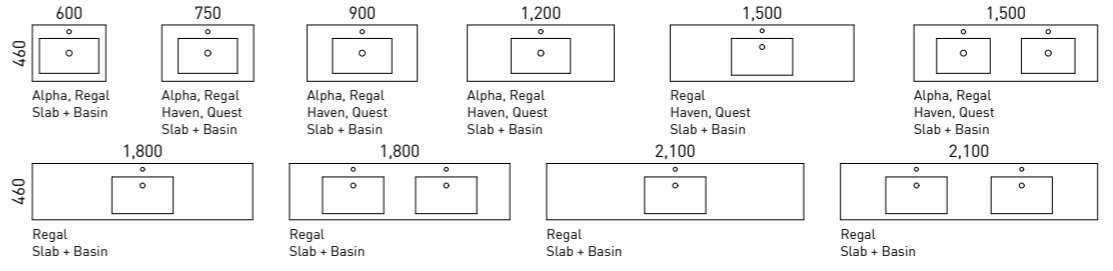

AVAILABILITY CHART | AVAILABLE IN WALL HUNG & FLOOR STANDING

[01.] Grange Vanity 1200mm | GR12MW | $3,374 White Satin Drawers with Notaio Walnut Surround and Calcutta Snow SilkSurface Top with White Gloss Enchant Ceramic Basin [02.] Grange Vanity 750mm | GR75AW | $1,795 White Satin Cabinet with Alpha Ceramic Top [03.] Grange Vanity 1500mm | GR152SW | $4,348 Light Grey Cabinet with Pure White Stone Top and White Gloss Radius Ceramic Basins [04.] Grange Vanity 900mm | GR90QW | $1,929 Classic Oak Cabinet with Quest Gloss Dolomite Top [Please refer to price lists pages for all available options.]