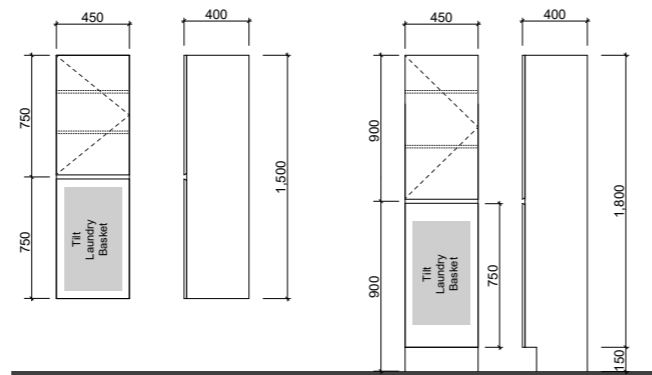

TALLBOYS

JAZZ ARCH

LH Hinge Standard. Specify RH hinge if required.

LINCOLN

LH Hinge Standard. Specify RH hinge if required.

TENNESSEE

LH Hinge Standard. Specify RH hinge if required.

YORK

LH Hinge Standard. Specify RH hinge if required.

SPLICE SHELVES

Custom Size Shelves Available Min Depth = 185mm , Max Depth = 250mm. POA.
Weight Restrictions = 5kg

MOUNTING BRACKET

MILAN & SPLICE WALL HANGING VANITY BRACKET

50x50x3 Angle with backing plate and mounting holes.
Minimum 430mm deep cabinet required.

DRAWINGS

DRAWINGS