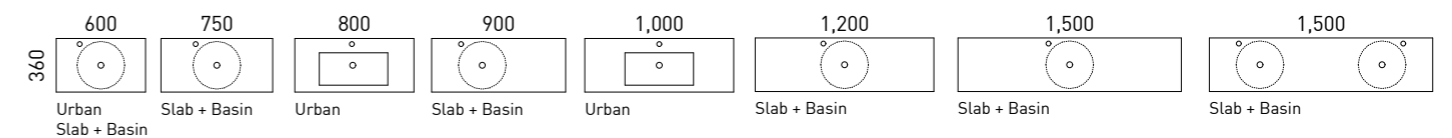

AVAILABILITY CHART | AVAILABLE IN WALL HUNG & FLOOR STANDING

[01.] Karlie Vanity 1000mm | KA10UW | $2,202 Black Satin Cabinet with Urban Ceramic Top **[02.] Karlie Vanity 600mm** | KA60SW | $1,859 Prime Oak Cabinet with Cloudburst Concrete Stone Top and White Gloss Ceramic Gem Basin **[03.] Karlie Vanity 900mm** | KA90MF | $2,814 White Satin Cabinet with Calcutta Snow SilkSurface Top and White Gloss Bloom Ceramic Basin **[04.] Karlie Vanity 1500mm** | KA152MW | $3,944 Classic Oak Cabinet with Arctic White SilkSurface Top and White Gloss Gem Ceramic Basins **[Please refer to price lists pages for all available options.]**