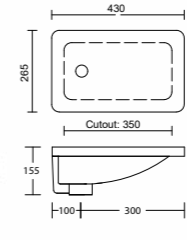

MINI RECTANGLE UNDERMOUNT
With overflow to side