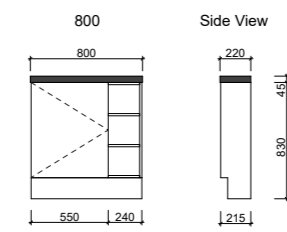

FLOOR STANDING