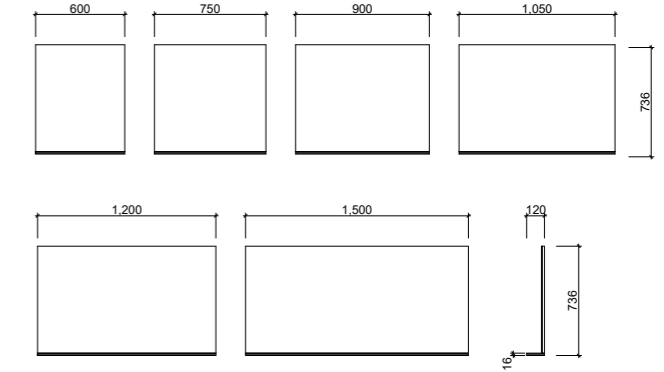

CHURCH

22mm deep.
40mm deep with lighting.

ESSENCE

GEORGIA

20mm deep. 36mm with lighting.

MIRRORS

HALIFAX

Halifax Frames 100mm deep. 50mm surround.