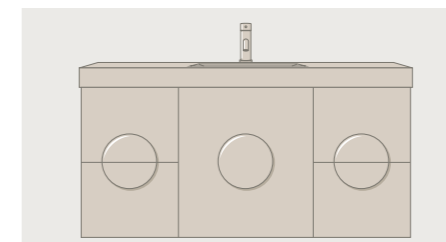

DRAWERS & DOORS 200mm Handles