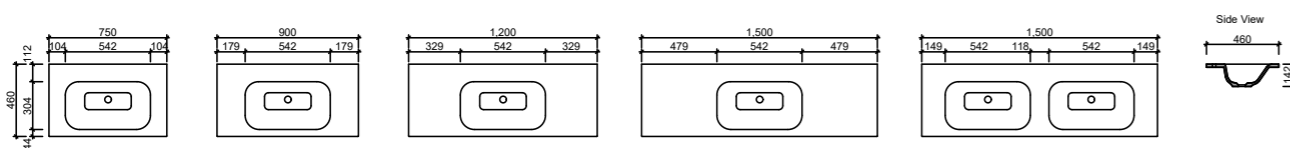

QUEST GLOSS

Dolomite | Waste Size: 32mm with overflow | Tap Holes: 0, 1 or 3 | Bowl Depth: 125mm | Top Thickness: 20mm

Requires 32/40 two piece waste with overflow