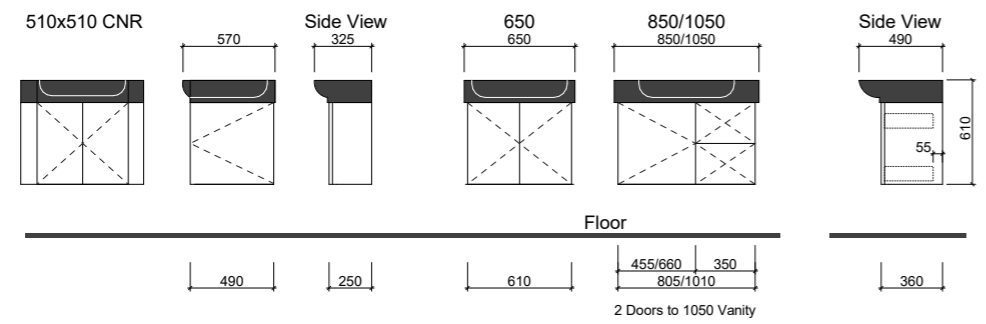

KINGSLEY

WALL HUNG

LOTTIE

WALL HUNG

FLOOR STANDING

NOTE: When ordering please specify hinge/shelf side.

LISBON

WALL HUNG