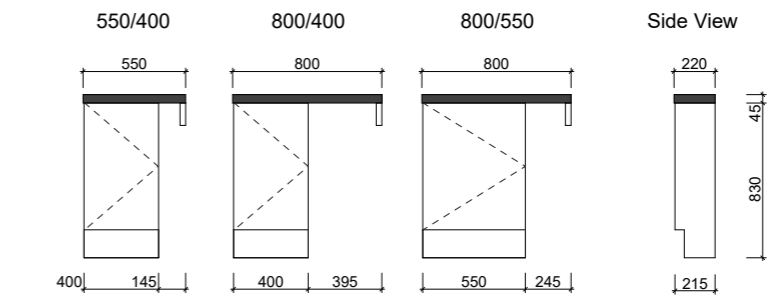

FLOOR STANDING

NOTE: When ordering please specify hinge/rail side.