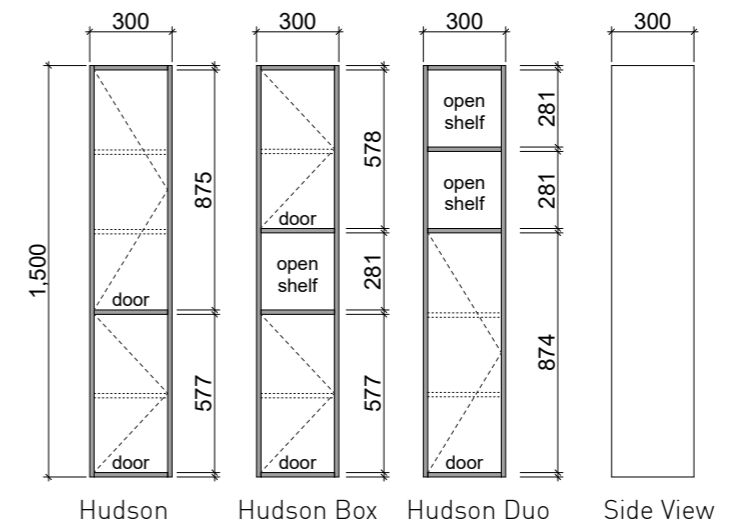

HUDSON

LH Hinge Standard. Specify RH hinge if required.