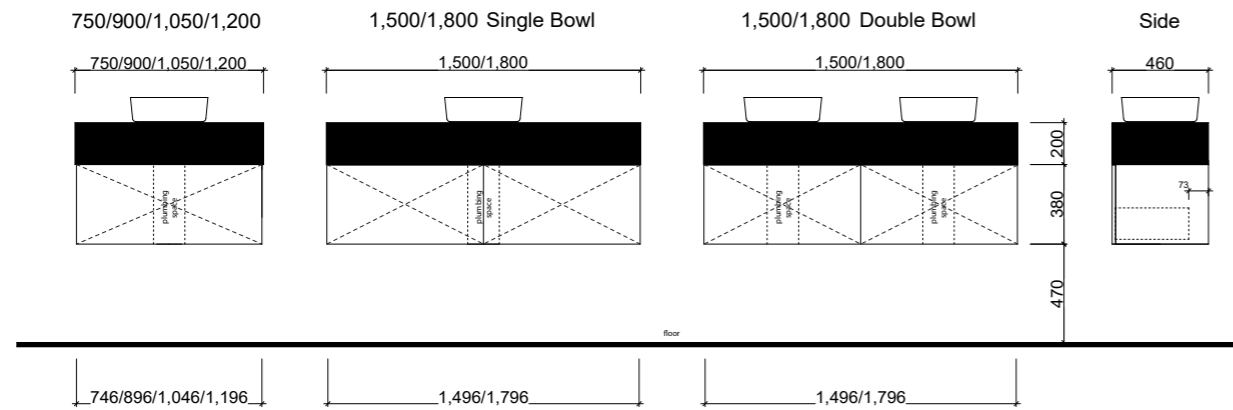

KINGSLEY

WALL HUNG

LOTTIE

WALL HUNG

FLOOR STANDING

NOTE: When ordering please specify hinge/shelf side.

LISBON

WALL HUNG