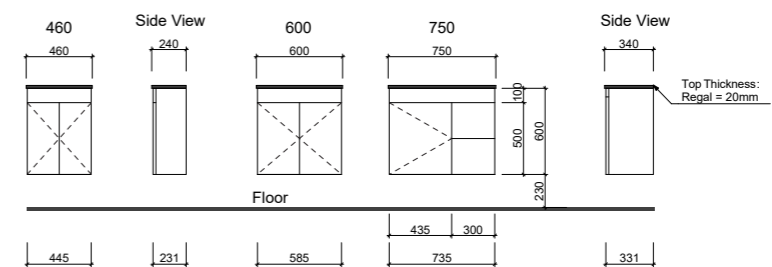

WALL HUNG

Drawer and door layout will alter if finger pull is selected.

FLOOR STANDING

Drawer and door layout will alter if finger pull is selected.

ENSUITE

WALL HUNG

FLOOR STANDING

FLORIDA ENSUITE