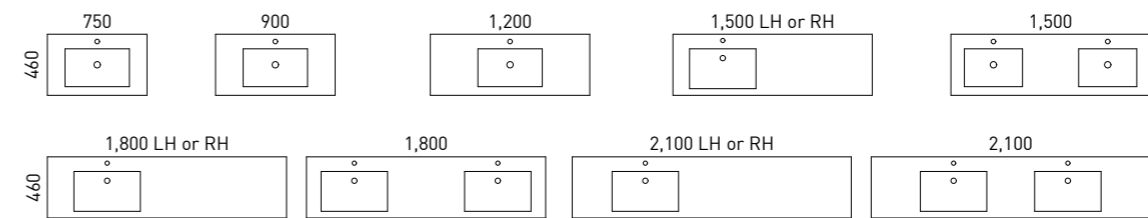

AVAILABILITY CHART | AVAILABLE IN WALL HUNG, FLOOR STANDING & LEGS

[01.] Taylor Vanity 1200mm | TA12SW | $2,951 Emerald Green Cabinet with Frozen Terra Stone Top and White Gloss Enchant Ceramic Basin **[02.] Taylor Vanity 1500mm** | TA152MF | $3,778 Dark Grey Cabinet with Arctic White SilkSurface Top and White Gloss Feather Ceramic Basins **[03.] Taylor Vanity 1800mm** | TA182MW | $3,652 Classic Oak Cabinet with Calcutta Snow SilkSurface Top and White Gloss Allure Ceramic Basins **[04.] Taylor Vanity 900mm** | TA90MW | $2,235 White Painted Wood Cabinet with Arctic White SilkSurface Top and White Gloss Allure Ceramic Basin **[Please refer to price lists pages for all available options.]**