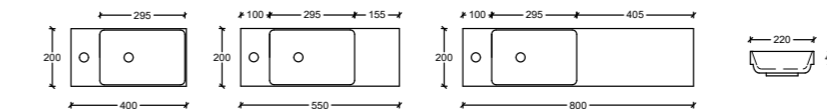

NANO

Polymarble | Waste Size: 32mm with overflow | **Tap Holes:** 1 | **Bowl Depth:** 85mm | **Top Thickness:** 45mm
Requires 32/40 two piece waste with overflow