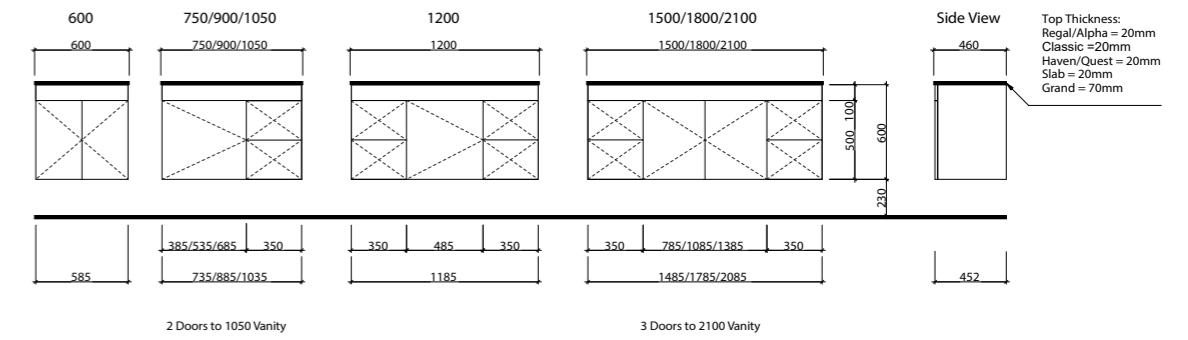

BARGO

WALL HUNG