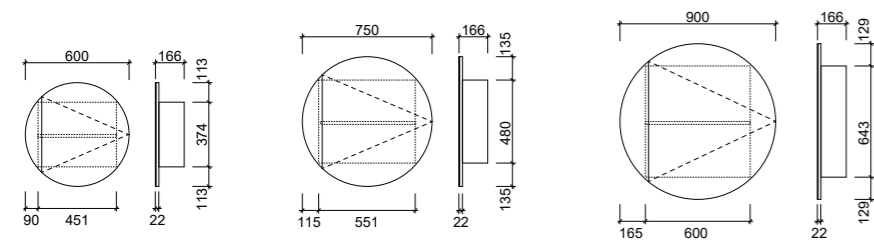

HAVANA

SHAVERS

JAZZ

NOTE: When ordering please specify hinge side.