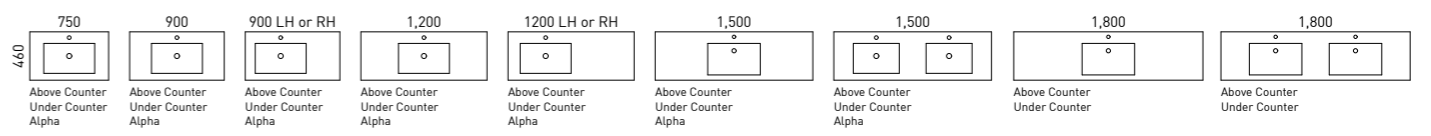

AVAILABILITY CHART | AVAILABLE IN FLOOR STANDING ONLY