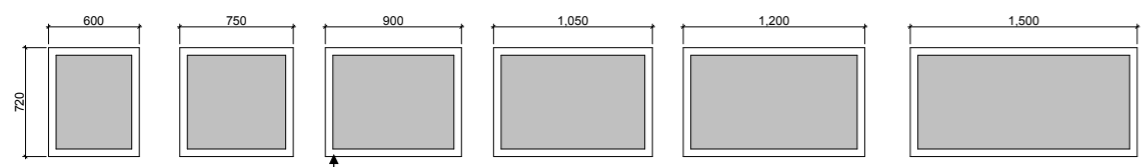

JAZZ

20mm deep. 36mm deep with lighting.

JAZZ ARCH

22mm deep. 40mm deep with lighting.

MIAMI

Miami Mirrors 20mm deep. 50mm surround.

OXFORD

Painted surround only. 22mm deep (without lighting kit), 40mm deep (with lighting kit)