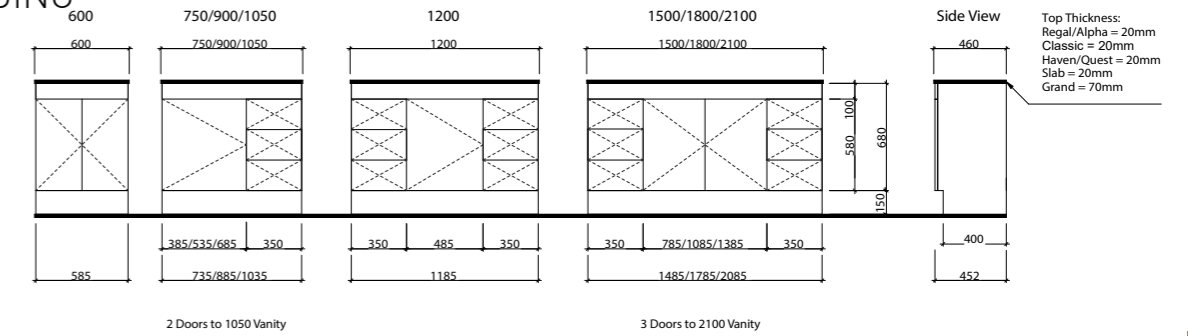

FLOOR STANDING