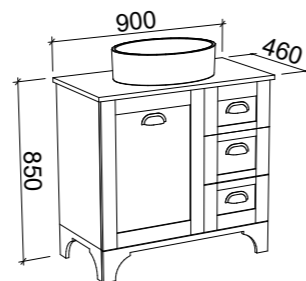

WINDSOR 900mm

FLOOR STANDING

CABINET WITH	PART NO.	RRP
Alpha Ceramic Top	WIN90AF	$2,588
60mm SilkSurface Freedom Top with White Gloss Ceramic Basin	WIN90FF	$3,109
20mm SilkSurface Top with White Gloss Ceramic Basin	WIN90MF	$2,874
20mm Stone Top with White Gloss Ceramic Above Counter Basin	WIN90SF	$2,950
20mm Stone Top with White Gloss Ceramic Under Counter Basin (Offset Bowl)	WIN90SF-U	$3,789
No Top	WIN90XF	$2,206