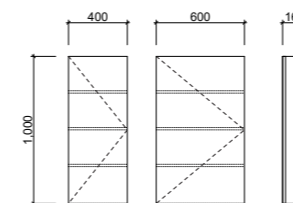

02.

SHAVING CABINETS

AVAILABILITY CHART

[01.] Jazz Shaving Cabinet 600mm | SJ60 | \$879 each Jazz Platinum Shaving Cabinet 600mm | SJ60/p | \$933 each [02.] Jazz Shaving Cabinet 400mm | SJ40 | \$756 each Jazz Platinum Shaving Cabinet 400mm | SJ40/p | \$820 each [Please refer to price lists pages for all available options.]