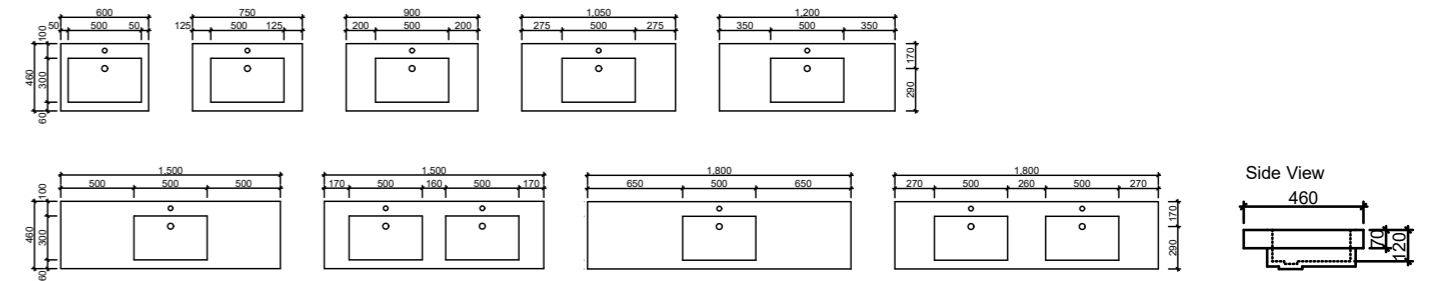

VANITY TOPS

GRAND

Acrylic | Waste Size: 40mm | **Tap Holes:** 0, 1 or 3 | **Bowl Depth:** 120mm | **Top Thickness:** 70mm