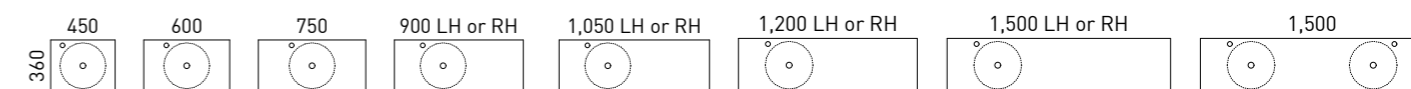

AVAILABILITY CHART | AVAILABLE IN WALL HUNG & FLOOR STANDING

[01.] Billie Vanity 1200mm | BI12MW | $2,771 Artisan Beamwood Cabinet with Arctic White SilkSurface Top and White Gloss Bloom Ceramic Basin [02.] Billie Vanity 450mm | BI45MW | $1,552 Duck Egg Blue Cabinet with Carrara SilkSurface Top and White Gloss Mini Round Undermount Ceramic Basin [03.] Billie Vanity 600mm | BI60SF-U | $2,417 White Satin Cabinet with Pure White Stone Top and White Gloss Mini Rectangle Undermount Ceramic Basin [04.] Billie Vanity 750mm | BI75SF | $2,480 White Satin Cabinet with Raven Stone Top and White Gloss Gem Ceramic Basin [05.] Billie Vanity 900mm | BI90SW | $2,701 White Satin Cabinet with Cloudburst Concrete Stone Top and White Gloss Rose Ceramic Basin [Please refer to price lists pages for all available options.]