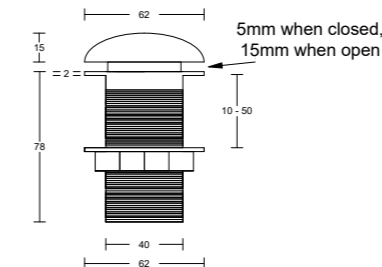

Basin Waste

ITEM	PART NO.	$
To purchase a coloured basin on its own		$364
Upgrade to coloured basin from White Gloss		$144
Add coloured waste* (see codes above)		$56
White Gloss waste*	PWTWG	$56
White Matt waste*	PWTMW	$56

*Only suitable for 32mm waste, no overflow.