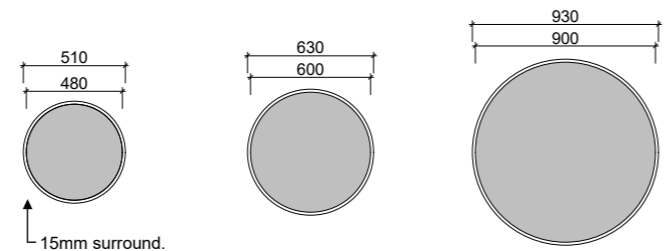

PORTLAND

Painted surround only.