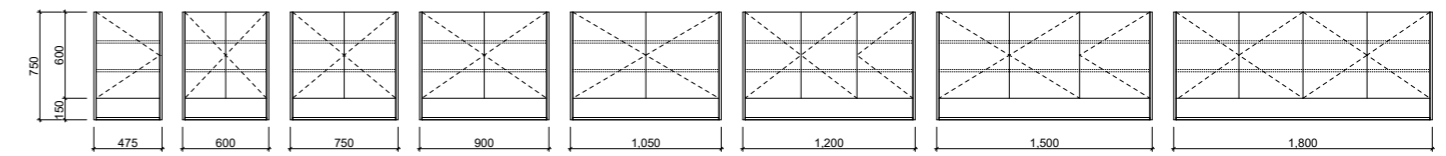

AVAILABILITY CHART

All cabinets 166mm deep. Back panel of shelf will match cabinet colour unless specified otherwise.

[01.] Sanremo Shaving Cabinet 1200mm | SS12 | $1,184 White Gloss Cabinet Sanremo Platinum Shaving Cabinet 1200mm | SS12/p | $1,297 [02.] Sanremo Shaving Cabinet 900mm | SS90 | $974 Notaio Walnut Woodmatt Cabinet Sanremo Platinum Shaving Cabinet 900mm | SS90/p | $1,085 [03.] Sanremo Shaving Cabinet 750mm | SS75 | $888 White Gloss Cabinet Sanremo Platinum Shaving Cabinet 750mm | SS75/p | $1,001 [04.] Sanremo Shaving Cabinet 1500mm | SS15 | $1,295 White Gloss Cabinet Sanremo Platinum Shaving Cabinet 1500mm | SS15/p | $1,408 [05.] Sanremo Shaving Cabinet 475mm | SS475 | $648 each Tasmanian Oak Cabinet Sanremo Platinum Shaving Cabinet 475mm | SS475/p | $736 [Please refer to price lists pages for all available options.]