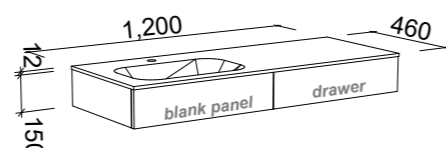

SPLICE 1200mm P

SLAB TOP WALL HUNG	POND TOP WALL HUNG

CABINET WITH	PART NO.	RRP	CABINET WITH	PART NO.	RRP
20mm Stone or SilkSurface Top with White Gloss Ceramic Above Counter Basin	SP12SW	$3,543	Pond Top	SP12PW	$3,637
No Top	SP12XW	$1,837	No Top	SP12XW	$1,837