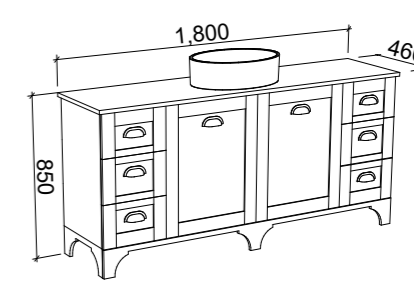

WINDSOR 1800mm Single

FLOOR STANDING

CABINET WITH	PART NO.	RRP
60mm SilkSurface Freedom Top with White Gloss Ceramic Basin	WIN181FF	$4,983
20mm SilkSurface Top with White Gloss Ceramic Basin	WIN181MF	$4,451
20mm Stone Top with White Gloss Ceramic Above Counter Basin	WIN181SF	$5,652
20mm Stone Top with White Gloss Ceramic Under Counter Basin	WIN181SF-U	$6,368
No Top	WIN181XF	$3,813