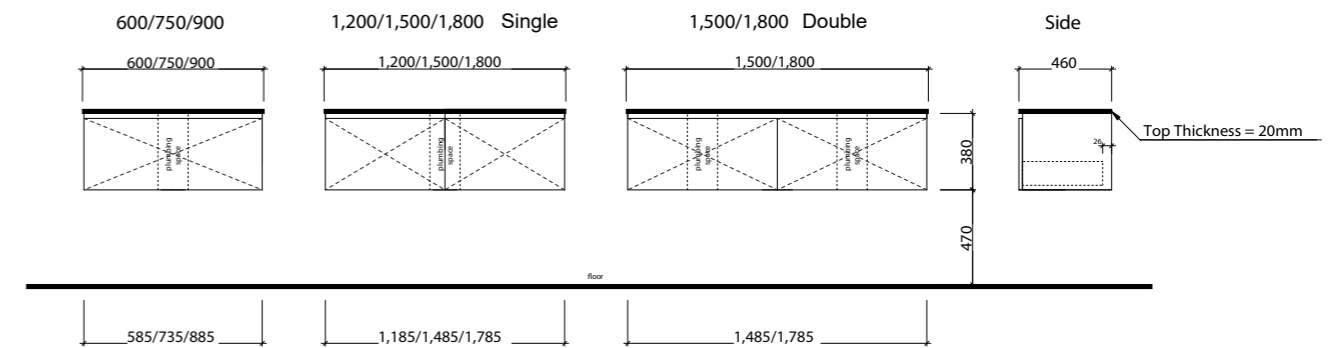

WALL HUNG

NOTE: Due to the manufacturing process ceramic tops will vary from their nominal stated sizes. Use the dimensions provided as a guide only. Due to this ceramic tops are not recommended for wall to wall installations.