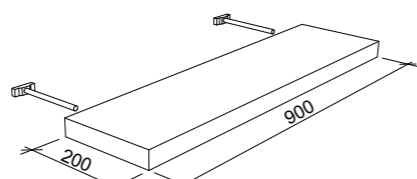

900mm

PART NO.	RRP
SPS90	$275

NOTE: Splice Shelves approx. 32mm thick. Not available in Artisan Beamwood, Chalky Teak, Charred Oak, Concrete Formwood, Fox Teakwood, Idyllic Texture, Oxidised Beamwood, and White Painted Wood. Special woodgrain colours not available.

VANITY TOPS

TOP STYLE	TOP SIZE (mm)	PART NO.	$	
Alpha (Ceramic)	600 x 460	A60	$594	
	750 x 460	A75	$615	
	900 x 460	A90	$646	
	900 x 460 Offset	A90OS	$849	
	1200 x 460 Single	A12	$825	
	1200 x 460 Offset	A12OS	$1,031	
	1200 x 460 Double	A122	$1,305	
	1500 x 460 Single	A151	$1,362	
	1500 x 460 Double	A152	$1,601	
	Classic (Acrylic)	600 x 460	C60	$495
750 x 460		C75	$513	
900 x 460		C90	$529	
1050 x 460		C105	$656	
1200 x 460		C12	$663	
1500 x 460 Single		C151	$1,150	
1500 x 460 Double		C152	$1,367	
1800 x 460 Single		C181	$1,464	
1800 x 460 Double		C182	$1,656	
2100 x 460 Single		C211	$2,309	
2100 x 460 Double		C212	$2,554	
Emerald Ceramic (Selected Sizes Suitable for Wall Mounting)		510 (Corner)	BAS51EM	$477
		570 (Ensuite)	BAS57EM	$236
	650 (Suitable for Wall Mounting)	BAS65EM	$348	
	850 (Suitable for Wall Mounting)	BAS85EM	$526	
	1050 (Suitable for Wall Mounting)	BAS105EM	$597	
Ensuite (Acrylic)	460 x 240	ENS46	$378	
	600 x 340	ENS60	$538	
	750 x 340	ENS75	$551	
Grand (Acrylic)	600 x 460	G60	$765	
	750 x 460	G75	$815	
	900 x 460	G90	$848	
	1050 x 460	G105	$974	
	1200 x 460	G12	$1,021	
	1500 x 460 Single	G151	$1,492	
	1500 x 460 Double	G152	$1,793	
	1800 x 460 Single	G181	$1,916	
	1800 x 460 Double	G182	$2,186	
	Haven Matt (Dolomite)	750 x 460	H75	$615
900 x 460		H90	$646	
1200 x 460		H12	$825	
1500 x 460 Single		H151	$1,248	
1500 x 460 Double		H152	$1,487	
Liberty (Ceramic)		480 x 240	L48	$227
	600 x 360	L60	$341	
	800 x 360	L80	$398	
Nano (Polymarble)	400 x 220	N40	$390	
	550 x 220	N55	$424	
	800 x 220	N80	$469