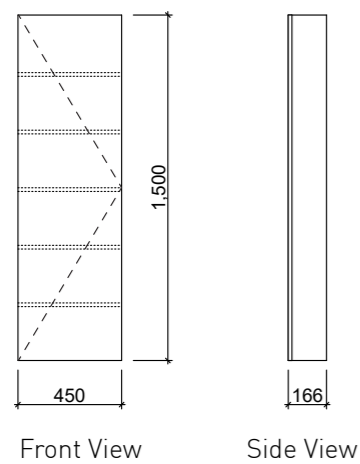

TALLBOYS

JAZZ ARCH

LH Hinge Standard. Specify RH hinge if required.

LINCOLN

LH Hinge Standard. Specify RH hinge if required.

TENNESSEE

LH Hinge Standard. Specify RH hinge if required.

YORK

LH Hinge Standard. Specify RH hinge if required.

SPLICE SHELVES

Custom Size Shelves Available Min Depth = 185mm , Max Depth = 250mm. POA.
Weight Restrictions = 5kg

MOUNTING BRACKET

MILAN & SPLICE WALL HANGING VANITY BRACKET

50x50x3 Angle with backing plate and mounting holes.
Minimum 430mm deep cabinet required.

DRAWINGS

DRAWINGS