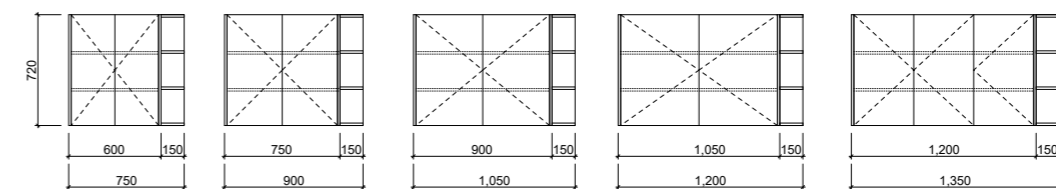

AVAILABILITY CHART

All cabinets 166mm deep. Usable as left or right hand shelves.

[01.] New York Shaving Cabinet 1050mm | SN105 | \$976 White Gloss Cabinet New York Platinum Shaving Cabinet 1050mm | SN105/p | \$1,088 [02.] New York Shaving Cabinet 900mm | SN90 | \$908 White Satin Cabinet New York Platinum Shaving Cabinet 900mm | SN90/p | \$1,019 [Please refer to price lists pages for all available options.]