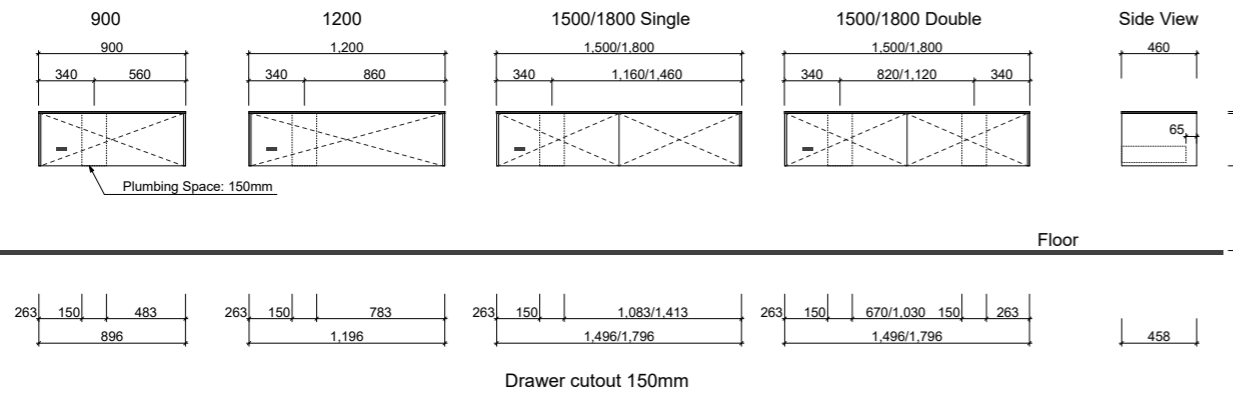

WALL HUNG - POND TOP