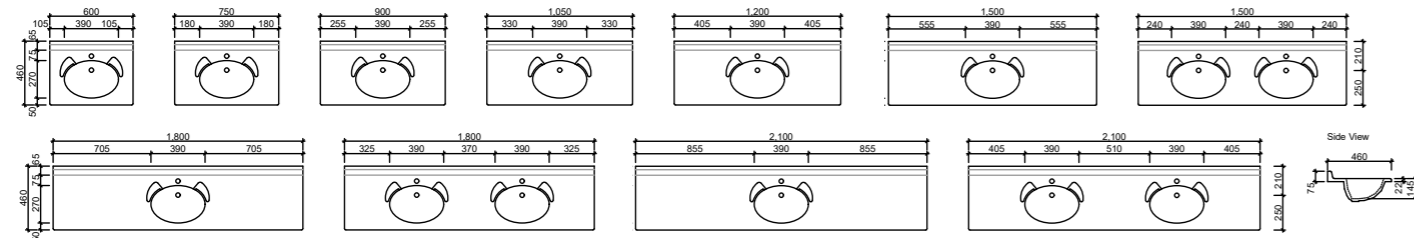

CLASSIC

Acrylic | Waste Size: 40mm | **Tap Holes:** 0, 1 or 3 | **Bowl Depth:** 145mm | **Top Thickness:** 20mm

ENSUITE

Acrylic | Waste Size: 40mm | **Tap Holes:** 0, 1 or 3 (600, 750 only) | **Bowl Depth:** 75mm | **Top Thickness:** 20mm