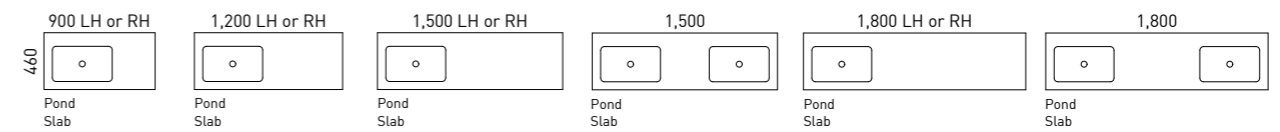

AVAILABILITY CHART | AVAILABLE IN WALL HUNG

[01.] Andersen Vanity 1500mm | AND152SW | $4,198 White Satin Cabinet with Cloudburst Concrete Stone Top and Light Grey Allure Basins | Shown with basin colour upgrade | BASCOLOPT | ADD $144 per basin **[02.] Andersen Vanity 1200mm** | AND12PW | $3,637 Notaiio Walnut Cabinet with White Satin Sides and Pond Corian Top **[03.] Andersen Vanity 1200mm** | AND12PW | $3,637 Angora Oak Cabinet with White Satin Sides and Pond Corian Top **[04.] Andersen Vanity 900mm** | AND90SW | $3,066 Artisan Beamwood Cabinet with Bianco Pearl SilkSurface Top and White Gloss Allure Ceramic Basin **[Please refer to price lists pages for all available options.]**