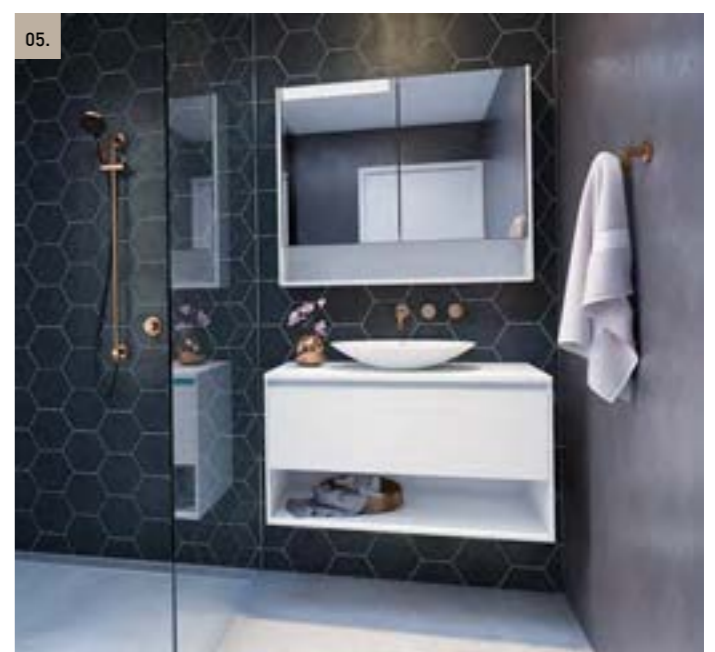

03.

FEATURES INCLUDE

Gold Inclusions 10 YEAR WARRANTY | EUROPEAN DRAWERS

- Classic white interior with bamboo finger jointed storage organisers
- Deep storage soft-close full extension European drawers
- Easy access open storage shelf
- Top options include:
  - Alpha Ceramic (selected sizes)
  - Regal Acrylic
  - Haven Matt Dolomite (selected sizes)
  - Quest Gloss Dolomite (selected sizes)
  - Tempo Sculptured Marble (selected sizes)
  - 20mm SilkSurface or Caesarstone slab top with above counter basin/s