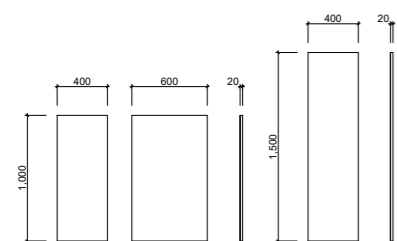

JAZZ

20mm deep. 36mm deep with lighting.