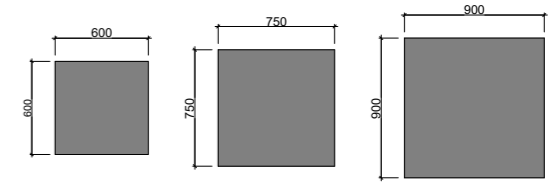

CALIFORNIA

20mm deep. 36mm with lighting.