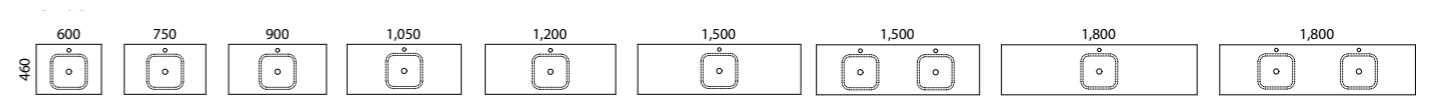

AVAILABILITY CHART | AVAILABLE IN WALL HUNG & FLOOR STANDING

[01.] Oxbow Vanity 1500mm | OX152MW | $4,606 Tasmanian Oak Cabinet with Arctic White SilkSurface Top and White Gloss Radius Ceramic Basins **[02.] Oxbow Vanity 600mm** | OX60MW | $2,303 Prime Oak Cabinet and Winter Boulder SilkSurface Top with White Gloss Allure Ceramic Basin | Shown with optional Under Top Lighting Kit | LIGHTUTOP | ADD $826 per kit **[03.] Oxbow Vanity 1200mm** | OX12MF | $3,270 Classic Oak Cabinet with Star Dust SilkSurface Top and Iconic 500 Ceramic Basin **[04.] Oxbow Vanity 1500mm** | OX152MW | $4,606 Rural Oak Cabinet with Canvas Mist SilkSurface Top and White Gloss Feather Ceramic Basins | Shown with optional Under Top Lighting Kit | LIGHTUTOP | ADD $826 per kit **[05.] Oxbow Vanity 900mm** | OX90MF | $2,903 White Satin Cabinet with Grigio Stone SilkSurface Top and White Gloss Diamond Ceramic Basin **[Please refer to price lists pages for all available options.]**