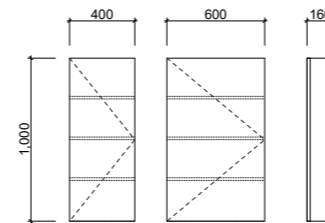

SHAVERS

JAZZ

NOTE: When ordering please specify hinge side.