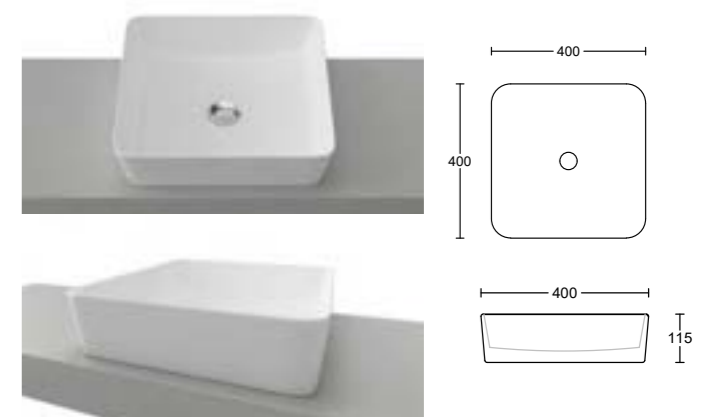

FLORENT Offset or wall mounted tapware required

WG