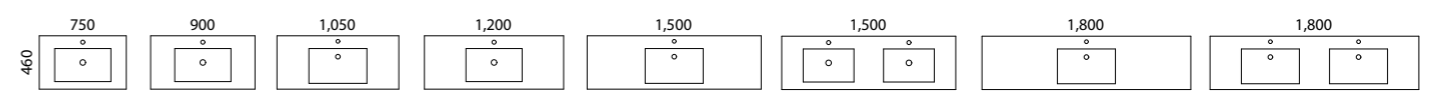

AVAILABILITY CHART | AVAILABLE IN WALL HUNG, FLOOR STANDING & LEGS

[01.] Orlando Vanity 1500mm | OR151GW | $3,079 Idyllic Texture Cabinet with Grand Acrylic Top [02.] Orlando Vanity | Showing internal drawers [03.] Orlando Vanity 1800mm | OR182GF | $5,402 White Satin Cabinet with Grand Acrylic Top [04.] Orlando Vanity 900mm | OR90GW | $2,028 Black Satin Cabinet Grand Acrylic Top [Please refer to price lists pages for all available options.]