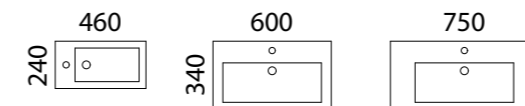

AVAILABILITY CHART | AVAILABLE IN WALL HUNG, FLOOR STANDING & LEGS

[01.] **Ensuite Vanity 460mm** | ENS46RW | $900 White Satin Cabinet with Regal Acrylic Top | Shown with two vanities and mirrors [02.] **Ensuite Vanity 460mm** | ENS46RF | $967 Tasmanian Oak Cabinet with Regal Acrylic Top [Please refer to price lists pages for all available options.]