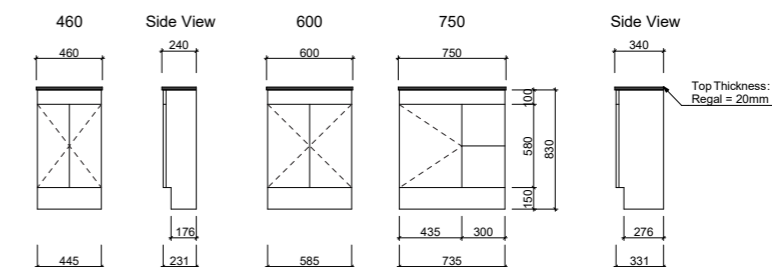

WALL HUNG

Drawer and door layout will alter if finger pull is selected.

FLOOR STANDING

Drawer and door layout will alter if finger pull is selected.

ENSUITE

WALL HUNG

FLOOR STANDING

FLORIDA ENSUITE