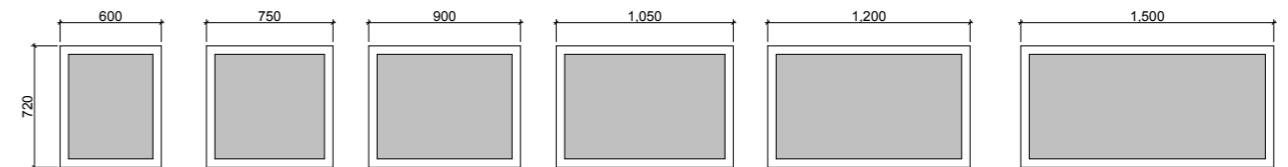

AVAILABILITY CHART

[01.] Miami Mirror 900mm | SM90 | $552 White Gloss Surround [02.] Miami Mirror 1050mm | SM105 | $641 White Gloss Surround [03.] Miami Mirror 1200mm | SM12 | $706 Rural Oak Surround [Please refer to price lists pages for all available options.]