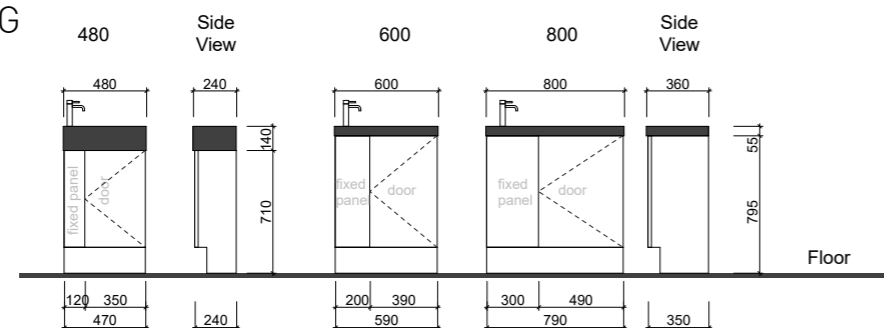

FLOOR STANDING

NOTE: Due to the manufacturing process ceramic tops will vary from their nominal stated sizes. Use the dimensions provided as a guide only. Due to this ceramic tops are not recommended for wall to wall installations.