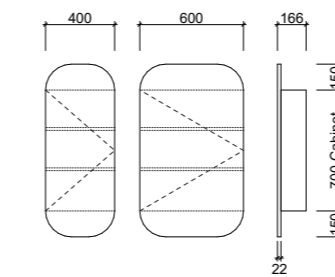

JAZZ ARCH

NOTE: When ordering please specify hinge side.