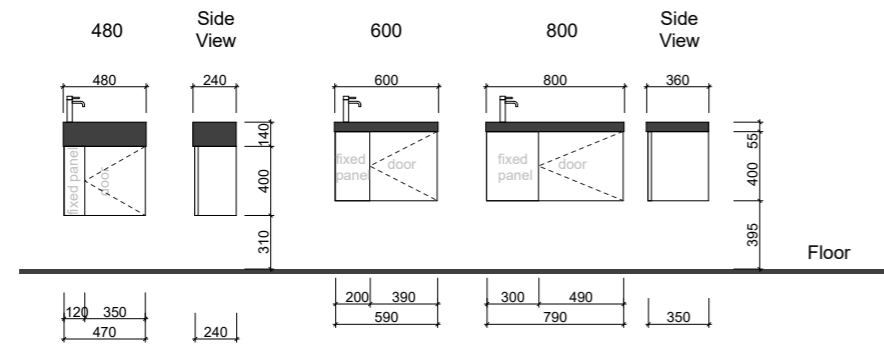

FRANKIE

WALL HUNG