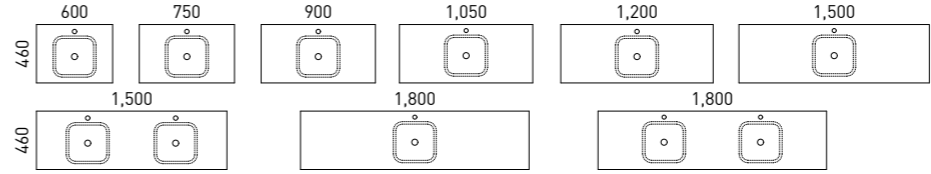

AVAILABILITY CHART | AVAILABLE IN WALL HUNG & FLOOR STANDING

[01.] Henley Vanity 900mm | HE90MW -V | $3,075 Pastel Pink Cabinet with Bianco Pearl SilkSurface Top and White Gloss Enchant Ceramic Basin [02.] Henley Vanity 1500mm | HE152MW-V | $5,005 Navy Blue Cabinet with Calcutta Snow SilkSurface Top and White Gloss Allure Ceramic Basins [03.] Henley Vanity 750mm | HE75MF-V | $2,906 Dark Grey Cabinet with Bianco Pearl SilkSurface Top and White Gloss Allure Ceramic Basin [04.] Henley Vanity 1200mm | HE12MW-V | $3,438 White Satin Cabinet with Tuscany Mocha SilkSurface Top and White Gloss Enchant Ceramic Basin [Please refer to price lists pages for all available options.]