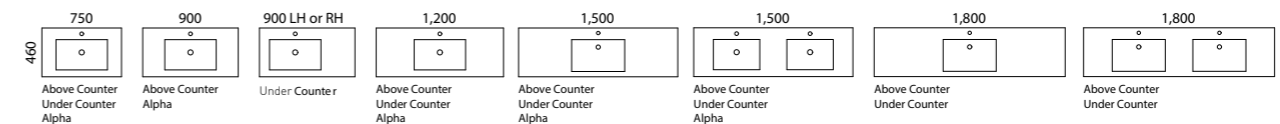

AVAILABILITY CHART | AVAILABLE IN WALL HUNG & FLOOR STANDING