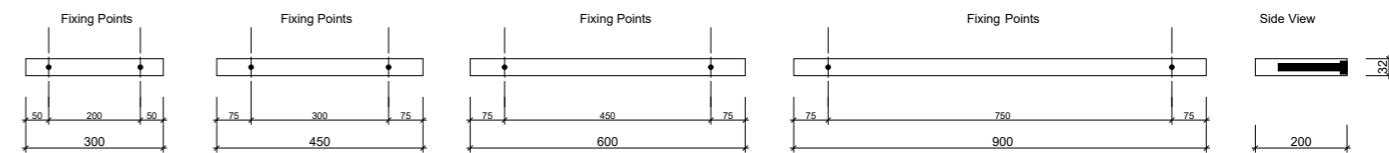

SPLICE SHELVES