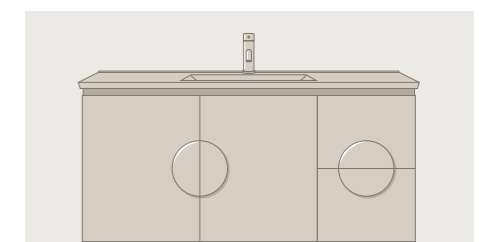

DRAWERS & DOORS 200mm Handles