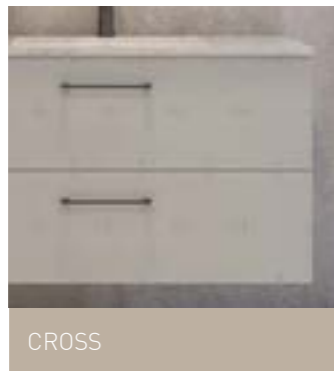

CUSTOMISING OPTIONS

CABINET CUSTOMISING OPTIONS

Add a filler panel to allow mounting against a side wall

Remove the drawers and just have doors

Add an extra drawer

Increase cabinet height

See page 248 for full list of cabinet options and pricing

DOOR/DRAWER UPGRADE OPTIONS

See page 249 for pricing. Customisation not available on Nevada Collection.

4L STAINLESS STEEL BIN

Easy to install, easy to clean and easy to use! Keeping your new bathroom space neat and tidy is easy with your new stainless steel bin. Complete with push-to-open lid for ease of use.

NOTE: Alterations to the size and position of the cabinet internal shelf will be made to accommodate for the bin.

Dimensions: 210mm W x 140mm D x 270mm H
Volume: 4L

ITEM	PART NO.	$
4L Stainless Steel Bin	BINSMALL	$109

CABINET POWERPOINTS

Leave your shaver charging or your hair dryer permanently plugged in for easy use. Cabinet powerpoints are a simple but practical addition. For multi-drawer cabinets just let us know which drawer you would like your in-drawer powerpoint in. **Please note that an electrician will be required to hardwire the powerpoint during installation. Standard position for in-drawer powerpoints is top left drawer unless specified otherwise.**

POWERPOINT	PART NO.	$ (Each)
In-drawer Powerpoint	PPOINT	$155
Shaving Cabinet Powerpoint (Gold Collection)	PPOINT SHAVERGOLD	$113
Shaving Cabinet Powerpoint (Platinum Collection)	PPOINT SHAVERPLATINUM	$121

NOTE: Shaver powerpoints will be sent loose unless exact location specified.

BLUETOOTH SOUND SYSTEM