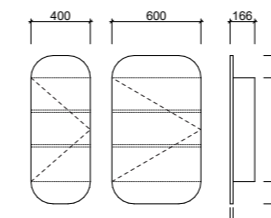

AVAILABILITY CHART

[01.] Jazz Arch Shaving Cabinet 400mm | SJA40 | $837 each Jazz Arch Platinum Shaving Cabinet 400mm | SJA40/p | $885 each [02.] Jazz Arch Shaving Cabinet 600mm | SJA60 | $1,010 each Jazz Arch Platinum Shaving Cabinet 600mm | SJA60/p | $1,063 each [Please refer to price lists pages for all available options.]