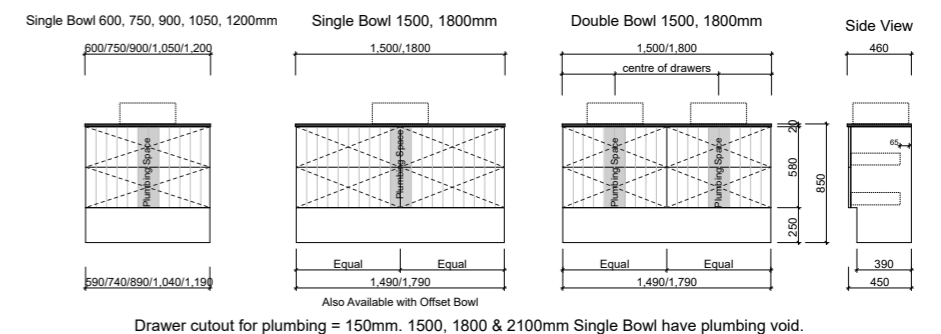

FLOOR STANDING

Drawer cutout for plumbing = 150mm. 1500, 1800 & 2100mm Single Bowl have plumbing void.

NOTE: Due to the manufacturing process ceramic tops will vary from their nominal stated sizes. Use the dimensions provided as a guide only. Due to this ceramic tops are not recommended for wall to wall installations.