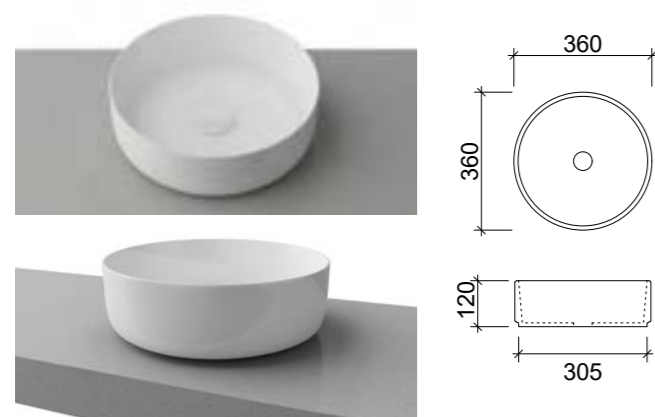

CERAMIC BASIN COLLECTION

We've scoured the globe to bring you a selection of ceramic basins that are sure to excite. These basins are available on any of our cabinets. Mix them with your favourite benchtop colour to make a bathroom like none other.

NOTE: Wastes not included. Ceramic wastes available as separate purchase.

WG = White Gloss WM = White Matt BM = Black Matt GM = Grey Matt

ALLURE

WG WM BM