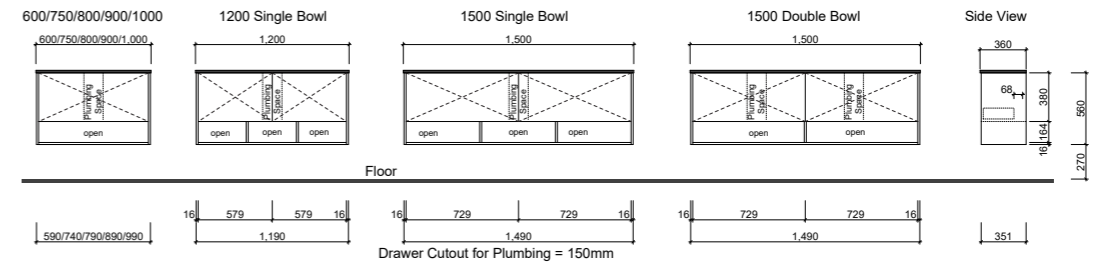

KARLIE

WALL HUNG