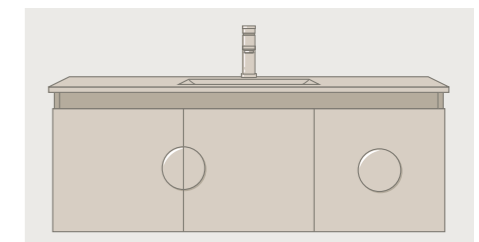

3 DOORS 200mm Handles

HANDLES
& LEGS