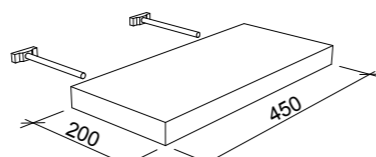

450mm

PART NO.	RRP
SPS45	$126