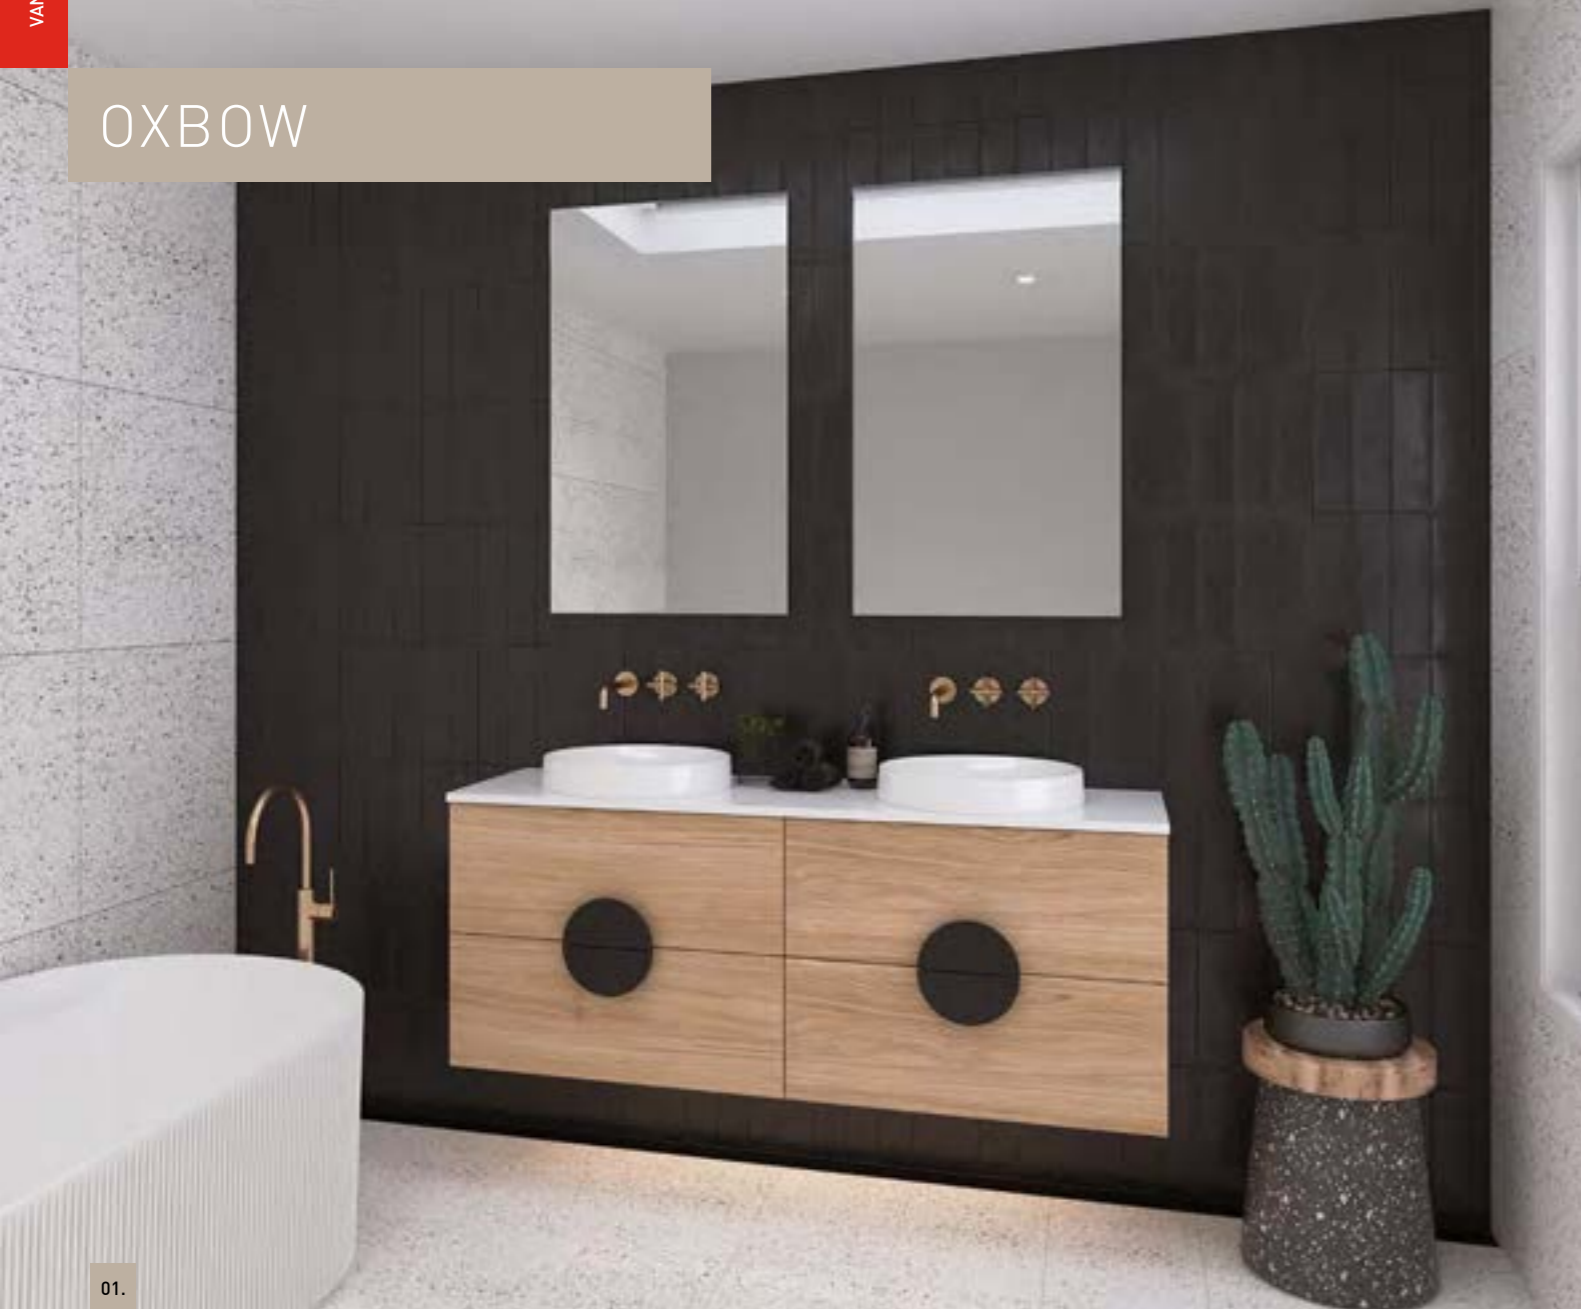

OXBOW

01.

FEATURES INCLUDE

Gold Inclusions 10 YEAR WARRANTY | EUROPEAN DRAWERS

- Classic white interior with bamboo finger jointed storage organisers
- Deep storage soft-close full extension European drawers
- Fully customisable sizing, to suit any of our above or under counter basins, or supply your own!
- Top options include:
  - 20mm SilkSurface slab top with white gloss above or under counter basin/s
  - Upgrade to 20mm Caesarstone slab top with white gloss above or under counter basin/s (additional charges apply)

AVAILABILITY CHART | AVAILABLE IN WALL HUNG & FLOOR STANDING

[01.] Oxbow Vanity 1500mm | OX152MW | $4,606 Tasmanian Oak Cabinet with Arctic White SilkSurface Top and White Gloss Radius Ceramic Basins **[02.] Oxbow Vanity 600mm** | OX60MW | $2,303 Prime Oak Cabinet and Winter Boulder SilkSurface Top with White Gloss Allure Ceramic Basin | Shown with optional Under Top Lighting Kit | LIGHTUTOP | ADD $826 per kit **[03.] Oxbow Vanity 1200mm** | OX12MF | $3,270 Classic Oak Cabinet with Star Dust SilkSurface Top and Iconic 500 Ceramic Basin **[04.] Oxbow Vanity 1500mm** | OX152MW | $4,606 Rural Oak Cabinet with Canvas Mist SilkSurface Top and White Gloss Feather Ceramic Basins | Shown with optional Under Top Lighting Kit | LIGHTUTOP | ADD $826 per kit **[05.] Oxbow Vanity 900mm** | OX90MF | $2,903 White Satin Cabinet with Grigio Stone SilkSurface Top and White Gloss Diamond Ceramic Basin **[Please refer to price lists pages for all available options.]**