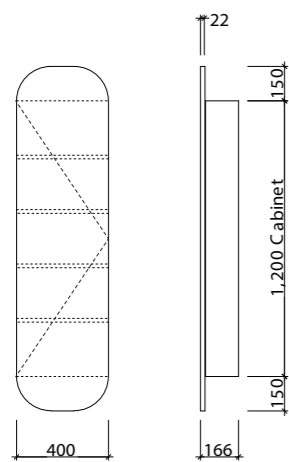

TALLBOYS

JAZZ ARCH