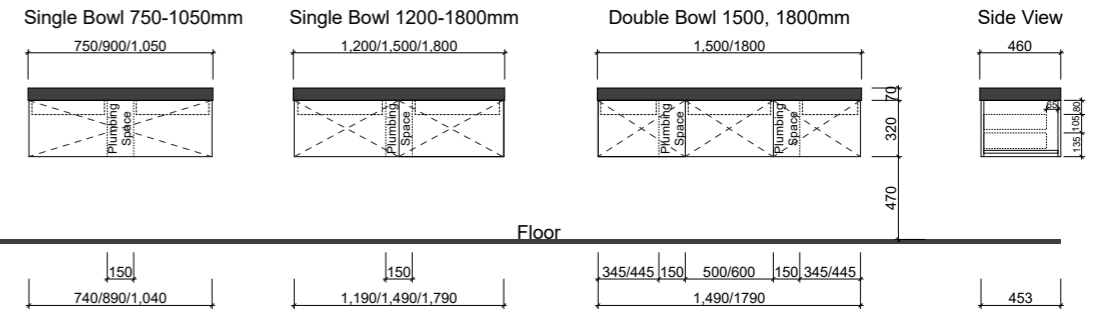

ORLANDO

WALL HUNG