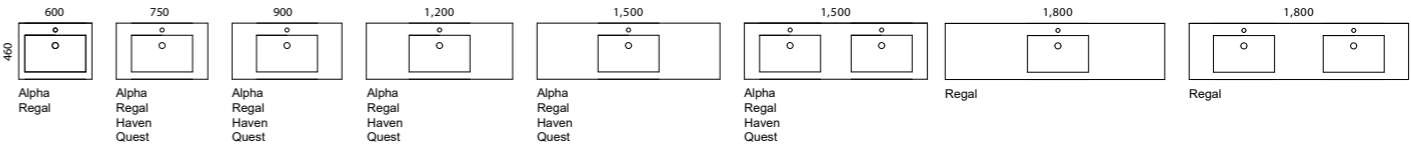

AVAILABILITY CHART | AVAILABLE IN WALL HUNG ONLY

[01.] Rockhampton Vanity 900mm | R90QW | $1,191 Notaiio Walnut Woodmatt Cabinet with Quest Gloss Dolomite Top **[02.] Rockhampton Vanity 600mm** | R60AW | $1,021 Dark Grey Cabinet with Alpha Ceramic Top **[03.] Rockhampton Vanity 1200mm** | R12AW | $1,535 White Satin Cabinet with Alpha Ceramic Top **[04.] Rockhampton Vanity 1500mm** | R152RW | $2,222 Milano Walnut Cabinet with Regal Acrylic Top **[Please refer to price lists pages for all available options.]**