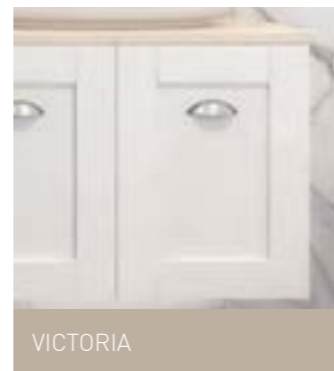

QUILTED

VICTORIA

See page 249 for pricing. Customisation not available on Nevada Collection.

4L STAINLESS STEEL BIN

Easy to install, easy to clean and easy to use! Keeping your new bathroom space neat and tidy is easy with your new stainless steel bin. Complete with push-to-open lid for ease of use.

NOTE: Alterations to the size and position of the cabinet internal shelf will be made to accommodate for the bin.

Dimensions: 210mm W x 140mm D x 270mm H
Volume: 4L

ITEM	PART NO.	$
4L Stainless Steel Bin	BINSMALL	$109