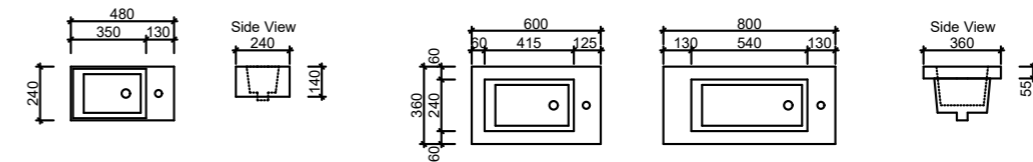

LIBERTY

Ceramic | Waste Size: 32mm with overflow | **Tap Holes:** 1

NOTE: Due to the manufacturing process ceramic tops will vary from their nominal stated sizes. Use the dimensions provided as a guide only. Due to this ceramic tops are not recommended for wall to wall installations.