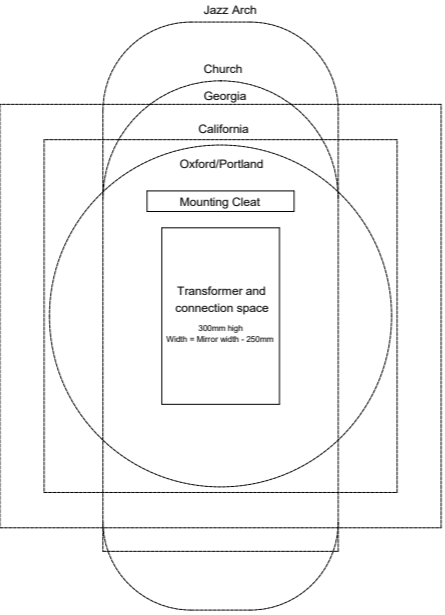

OTHER MIRROR LIGHTING KITS

Note: Mounting cleat length varies according to mirror size