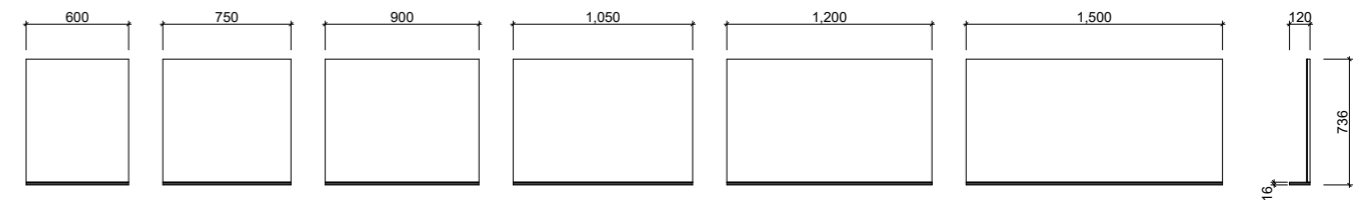

AVAILABILITY CHART

[01.] Essence Mirror 900mm | SE90 | $737 [02.] Essence Mirror 600mm | SE60 | $592 [03.] Essence Mirror 900mm | SE90 | $737 [Please refer to price lists pages for all available options.]