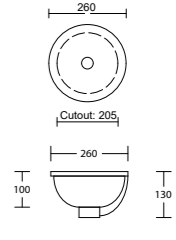

MINI ROUND UNDERMOUNT
With overflow to front