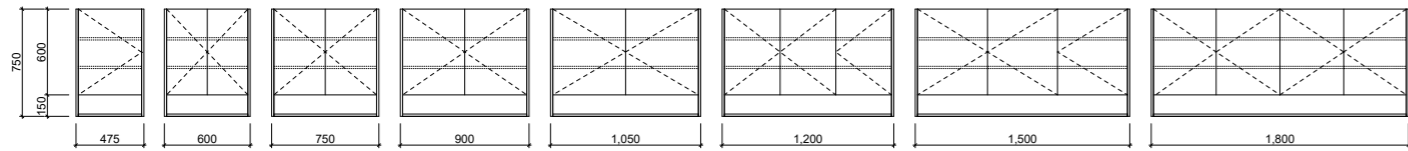

SHAVERS

SANREMO

NOTE: All cabinets 166mm deep. Please specify if cabinet is to be recessed.