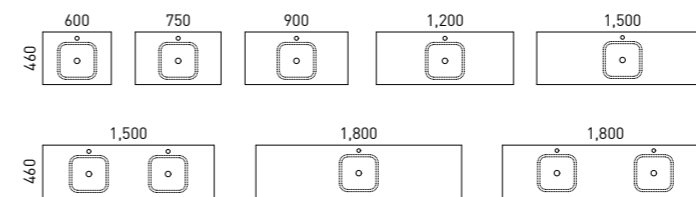

AVAILABILITY CHART | AVAILABLE IN WALL HUNG & FLOOR STANDING

[01.] Delaware Vanity 1800mm | DEL182DW | $2,821 Tasmanian Oak Cabinet with Laminate Top and White Gloss Allure Ceramic Basins **[02.] Delaware Vanity 1500mm** | DEL151DF | $3,081 Tasmanian Oak Cabinet with Laminate Top and White Gloss Enchant Ceramic Basin **[03.] Delaware Vanity 900mm** | DEL90DW | $1,571 Perugian Walnut Cabinet with Laminate Top and White Gloss Allure Ceramic Basin **[04.] Delaware Vanity 1200mm** | DEL12DW | $2,099 Prime Oak Cabinet with Laminate Top and White Gloss Myrtle Basin **[Please refer to price lists pages for all available options.]**