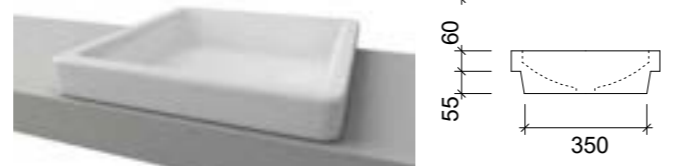

MODEX Inset. Offset or wall mounted tapware required

WG