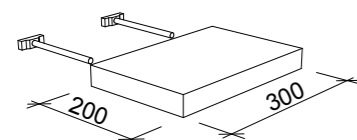

SPLICE FLOATING SHELVES

300mm

PART NO.	RRP
SPS30	$102