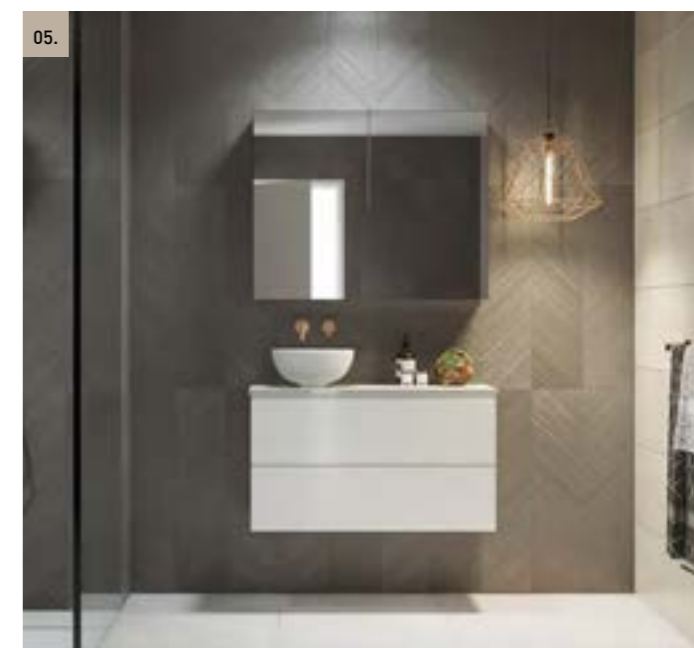

03.

FEATURES INCLUDE

Gold Inclusions 10 YEAR WARRANTY | EUROPEAN DRAWERS

- Classic white interior with bamboo finger jointed storage organisers
- Deep storage soft-close full extension European drawers (door only to 450mm)
- Convenient ensuite depth perfect for smaller spaces
- Offset bowl as standard on 900mm+ sizes. Centre bowl available on request
- Top options include:
  - 20mm SilkSurface or Caesarstone top with selected white gloss above counter or mini undermount basin/s (offset or wall mounted tapware required for all basins, except Bloom)