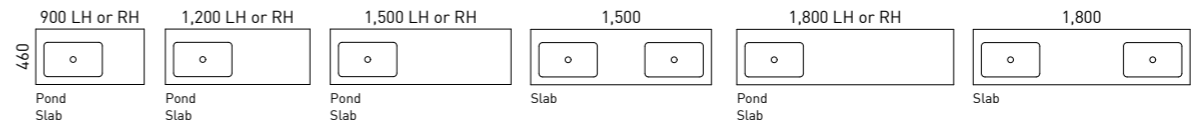

AVAILABILITY CHART | AVAILABLE IN WALL HUNG ONLY

[01.] Splice Vanity 1200mm | SP12SW | $3,543 Tasmanian Oak Cabinet with Arctic White SilkSurface Top and Light Grey Allure Ceramic Basin | Shown with basin colour upgrade | BASCOLOPT | ADD $144 **[02.] Splice Vanity 900mm** | SP90PW | $3,161 White Gloss Cabinet with Pond Corian Top **[03.] Splice Vanity 1500mm** | SP151PW | $4,031 Antico Oak Cabinet with Pond Corian Top **[04.] Splice Vanity 1500mm** | SP152SW | $4,198 White Satin Cabinet with Blanca Granite SilkSurface Top and White Gloss Radius Ceramic Basins **[Please refer to price lists pages for all available options.]**