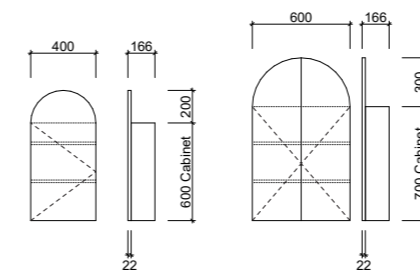

AVAILABILITY CHART

[01.] Church Shaving Cabinet 400mm | SCH40 | \$884 each Classic Oak Cabinet Church Platinum Shaving Cabinet 400mm | SCH40/p | \$921 [02.] Church Shaving Cabinet 400mm | SCH40 | \$884 each Elegant Oak Cabinet Church Platinum Shaving Cabinet 400mm | SCH40/p | \$921 [03.] Church Shaving Cabinet 600mm | SCH60 | \$966 each White Satin Cabinet Church Platinum Shaving Cabinet 600mm | SCH60/p | \$1,015 [Please refer to price lists pages for all available options.]