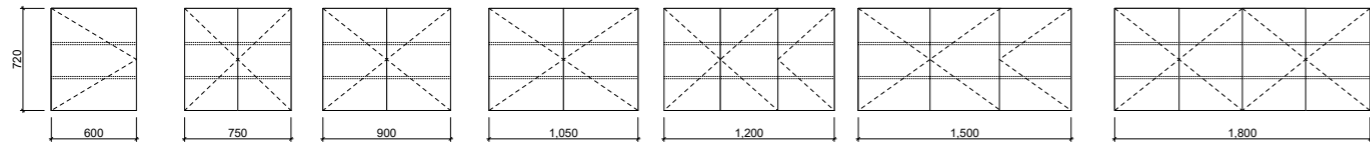

TENNESSEE

NOTE: All cabinets 166mm deep. 1500mm available with 3 or 4 doors. Please specify if cabinet is to be recessed.