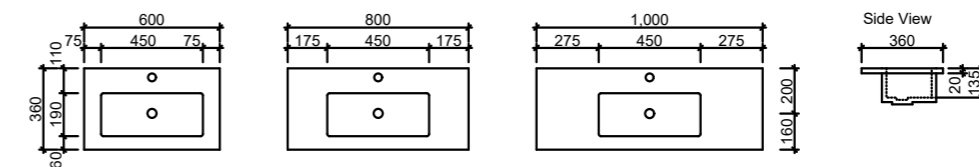

URBAN ENSUITE

Ceramic | Waste Size: 32mm with overflow | Tap Holes: 1 or 3 | Bowl Depth: 115mm | Top Thickness: 20mm