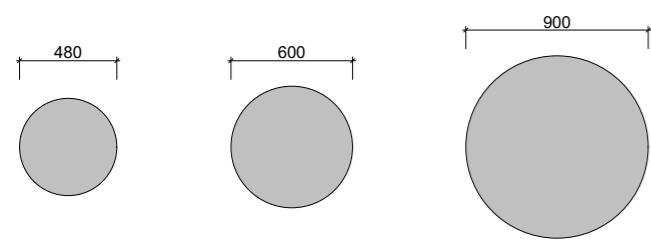

JAZZ

20mm deep. 36mm deep with lighting.

JAZZ ARCH

22mm deep. 40mm deep with lighting.

MIAMI

Miami Mirrors 20mm deep. 50mm surround.

OXFORD

Painted surround only. 22mm deep (without lighting kit), 40mm deep (with lighting kit)