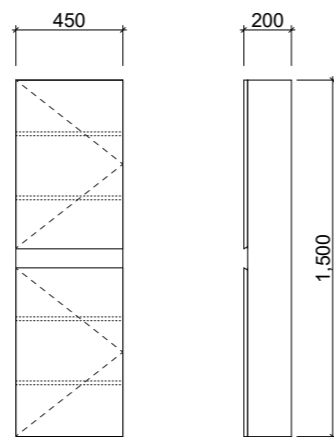

TALLBOYS

JAZZ ARCH

LH Hinge Standard. Specify RH hinge if required.

LINCOLN

LH Hinge Standard. Specify RH hinge if required.

TENNESSEE

LH Hinge Standard. Specify RH hinge if required.

YORK

LH Hinge Standard. Specify RH hinge if required.

SPLICE SHELVES

Custom Size Shelves Available Min Depth = 185mm , Max Depth = 250mm. POA.
Weight Restrictions = 5kg

MOUNTING BRACKET

MILAN & SPLICE WALL HANGING VANITY BRACKET

50x50x3 Angle with backing plate and mounting holes.
Minimum 430mm deep cabinet required.

DRAWINGS

DRAWINGS