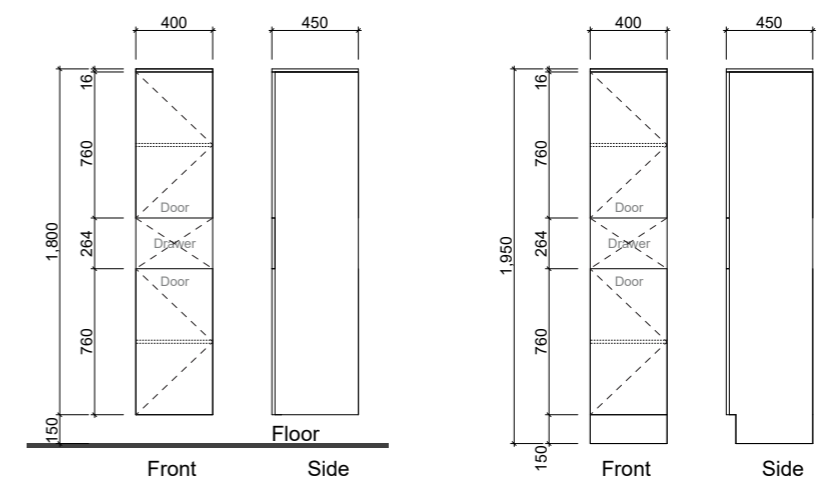

TALLBOYS

FRASER

LH Hinge Standard. Specify RH hinge if required.