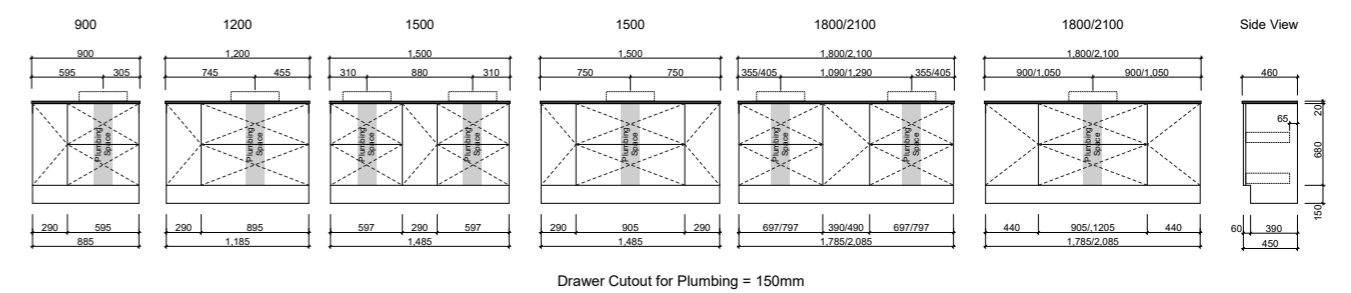

FLOOR STANDING

NOTE: Due to the manufacturing process ceramic tops will vary from their nominal stated sizes. Use the dimensions provided as a guide only. Due to this ceramic tops are not recommended for wall to wall installations.