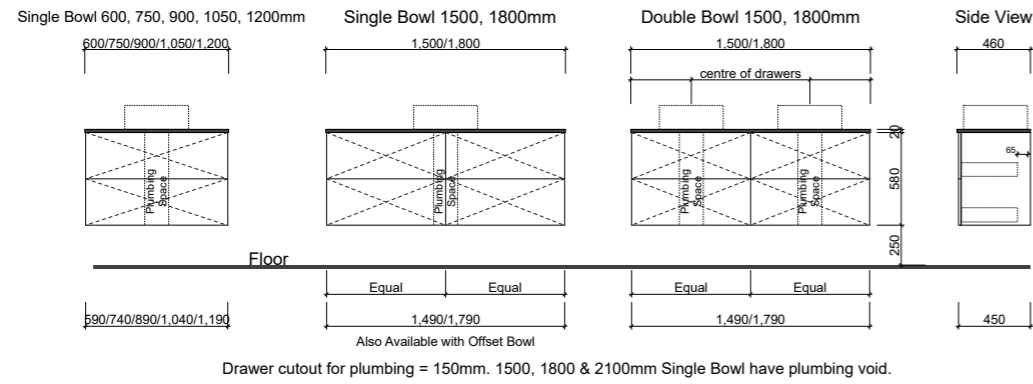

OXBOW

WALL HUNG