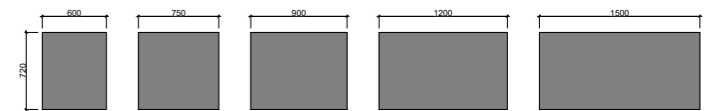

GEORGIA AVAILABILITY CHART

[01.] California Mirror 750mm | SC75 | $481 each [02.] Georgia Mirror 600mm | SG60 | $382 each [Please refer to price lists pages for all available options.]