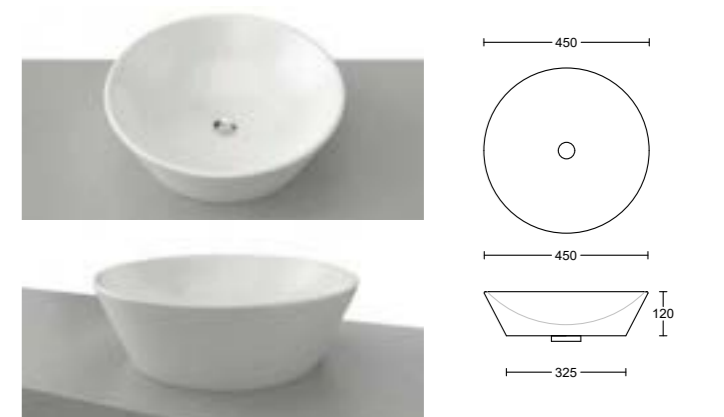

JUPITER Offset or wall mounted tapware required

WG