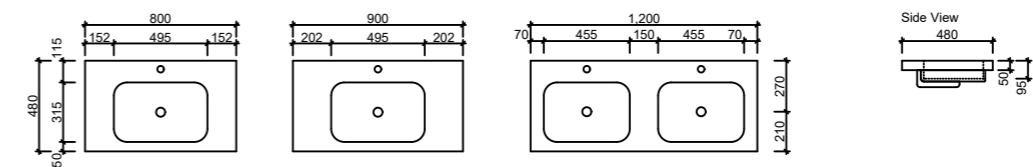

PURE POND

Corian® | Waste Size: 40mm | Tap Holes: 0, 1 or 3 | Bowl Depth: 90mm | Top Thickness: 13mm

LH or RH bowl available, or centre on request.

VANITY TOPS

TEMPO

Sculptured Marble | Waste Size: 32mm with overflow | Tap Holes: 1 or 3 | Bowl Depth: 95mm | Top Thickness: 50mm