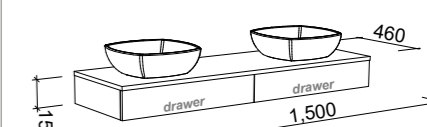

SPLICE 1500mm Single Bowl & Double Bowl P

SLAB TOP SINGLE BOWL	POND TOP SINGLE BOWL	SLAB TOP DOUBLE BOWL

CABINET WITH	PART NO.	RRP	CABINET WITH	PART NO.	RRP	CABINET WITH	PART NO.	RRP
20mm Stone or SilkSurface Top with White Gloss Ceramic Above Counter Basin	SP151SW	$3,936	Pond Top	SP151PW	$4,031	20mm Stone or SilkSurface Top with White Gloss Ceramic Above Counter Basin	SP152SW	$4,198
No Top	SP151XW	$1,983	No Top	SP151XW	$1,983	No Top	SP152XW	$2,033