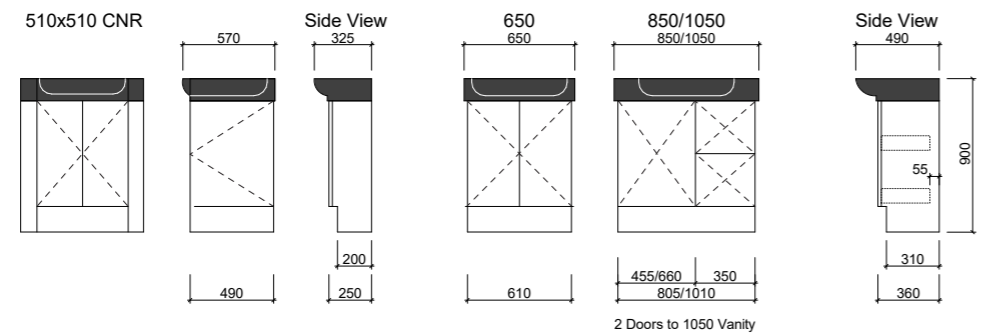

FLOOR STANDING

NOTE: Due to the manufacturing process ceramic tops will vary from their nominal stated sizes. Use the dimensions provided as a guide only. Due to this ceramic tops are not recommended for wall to wall installations.