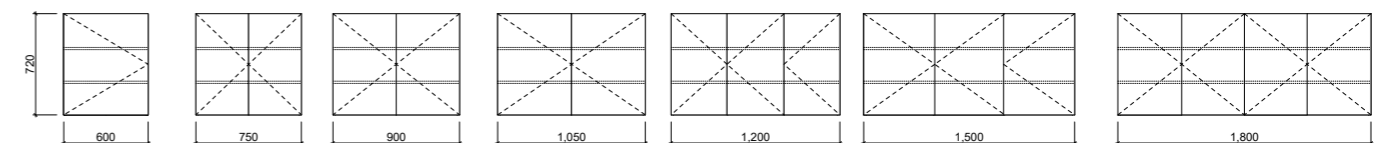

AVAILABILITY CHART

All cabinets 166mm deep. 1500mm available with 3 or 4 doors.

[01.] Tennessee Shaving Cabinet 900mm | ST90 | $771 Tennessee Platinum Shaving Cabinet 900mm | ST90/p | $883 Estella Oak Cabinet [02.] Tennessee Shaving Cabinet 1200mm | ST12 | $1,026 Tennessee Platinum Shaving Cabinet 1200mm | ST12/p | $1,139 Prime Oak Cabinet [03.] Tennessee Shaving Cabinet 750mm | ST75 | $718 White Satin Cabinet Tennessee Platinum Shaving Cabinet 750mm | ST75/p | $831 [04.] Tennessee Shaving Cabinet 1500mm | ST153 | $1,143 Tennessee Platinum Shaving Cabinet 1500mm | ST153/p | $1,255 Estella Oak Cabinet [Please refer to price lists pages for all available options.]