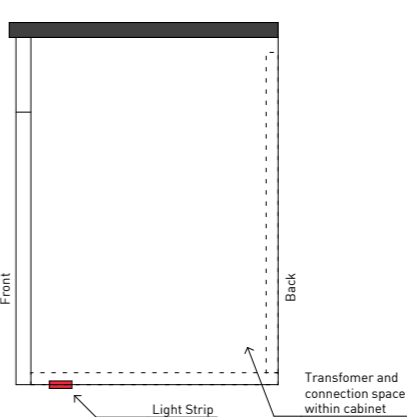

LIGHTING KITS

NOTE: An electrician will be required to provide in wall wiring and provision for an on/off switch before the bathroom walls are sheeted or tiled. When LED is selected cabinet size may vary slightly.

Warm white LED lighting is powered by a DC24V transformer, which comes with a 3-pin plug for connecting to an existing GPO or can be stripped off and hardwired in by your electrician.

As standard, your electrician should drop power down to the right-hand side of your shaver, and to behind the drawers in your vanity (or right-hand side in all-drawer models) in preparation for your new install. We can customise this side if your new bathroom design requires it – just speak with your store about your options.

Your electrician will need to provide on/off options when wiring in. An optional dimmer can also be purchased for light level adjustment. If further information is required by your electrician, please feel free to contact Timberline directly for further technical specifications.

BROOKLYN LIGHTING KIT

OTHER MIRROR LIGHTING KITS

DENVER SIDE LIGHTING KIT

HALIFAX LIGHTING KIT

UNDER CABINET LIGHTING

Shaving Cabinets

Vanities

UNDER TOP LIGHTING KIT

Images of lighting installed

BLUETOOTH SOUND SYSTEM

Product Details	
Area of application	Concealed installation in bathrooms
Power consumption	Operation: 7W, standby: < 0.3W
Wattage	Audio power: 5W (RMS)
Dimensions	66 x 25 x 140 mm
Reception range	Approx 10m

- (1) 240V Transformer: Client's electrician to mount appropriately
- (2) 105W sound system with integrated exciter mounted to interior of cabinet. Must be on side panel.