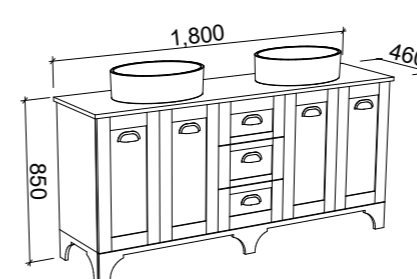

WINDSOR 1800mm Double

FLOOR STANDING

CABINET WITH	PART NO.	RRP
60mm SilkSurface Freedom Top with White Gloss Ceramic Basin	WIN182FF	\$4,830
20mm SilkSurface Top with White Gloss Ceramic Basin	WIN182MF	\$4,323
20mm Stone Top with White Gloss Ceramic Above Counter Basin	WIN182SF	\$5,652
20mm Stone Top with White Gloss Ceramic Under Counter Basin	WIN182SF-U	\$7,259
No Top	WIN182XF	\$3,939