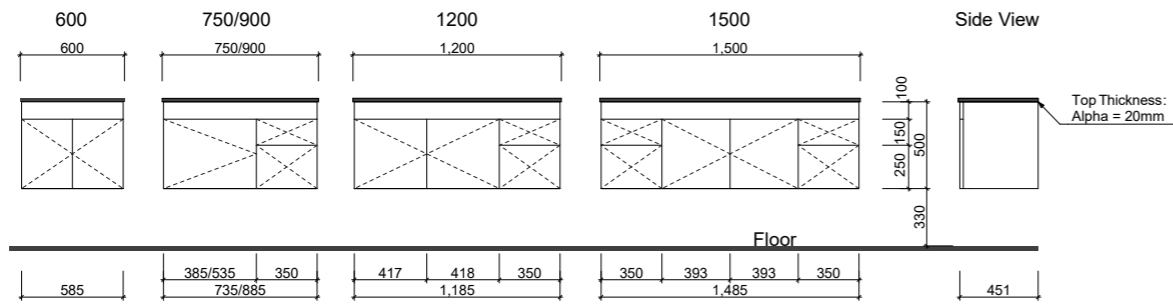

INDIANA

WALL HUNG