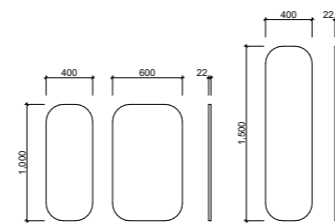

AVAILABILITY CHART

[01.] Jazz Arch Mirror 600mm | SJAM60 | $638 each [02.] Jazz Arch Mirror 400mm | SJAM40 | $454 [Please refer to price lists pages for all available options.]