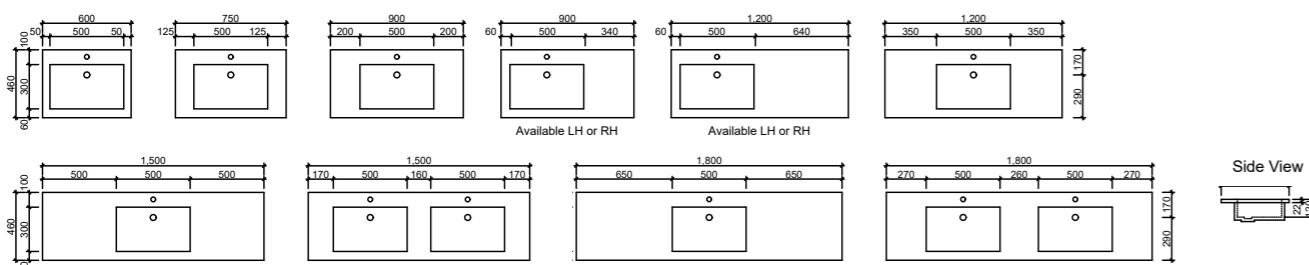

QUEST GLOSS

Dolomite | Waste Size: 32mm with overflow | Tap Holes: 0, 1 or 3 | Bowl Depth: 125mm | Top Thickness: 20mm

Requires 32/40 two piece waste with overflow

REGAL

Acrylic | Waste Size: 40mm | Tap Holes: 0, 1 or 3 | Bowl Depth: 120mm | Top Thickness: 20mm