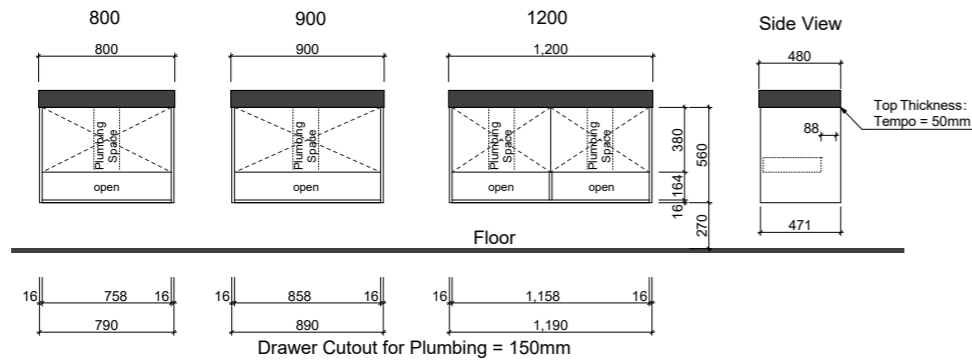

KANSAS

WALL HUNG TEMPO TOP