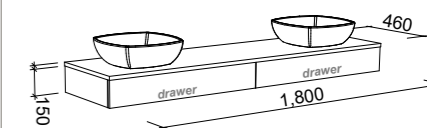

SPLICE 1800mm Single Bowl & Double Bowl P

SLAB TOP SINGLE BOWL	POND TOP SINGLE BOWL	SLAB TOP DOUBLE BOWL
----------------------	----------------------	----------------------

CABINET WITH	PART NO.	RRP	CABINET WITH	PART NO.	RRP	CABINET WITH	PART NO.	RRP
20mm Stone or SilkSurface Top with White Gloss Ceramic Above Counter Basin	SP181SW	\$4,342	Pond Top	SP181PW	\$4,437	20mm Stone or SilkSurface Top with White Gloss Ceramic Above Counter Basin	SP182SW	\$4,603
No Top	SP181XW	\$2,167	No Top	SP181XW	\$2,167	No Top	SP182XW	\$2,217