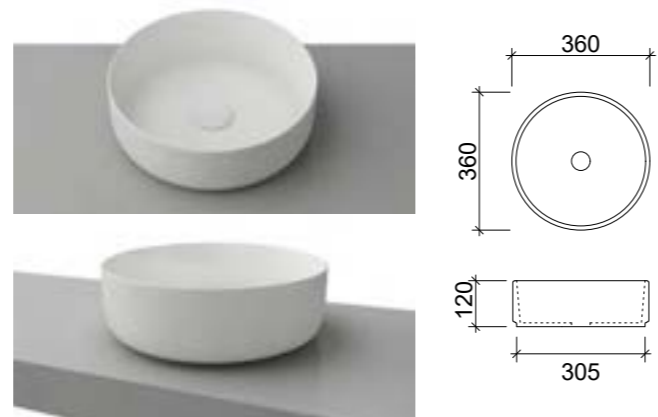

ALLURE RAKED Textured finish

WG WM