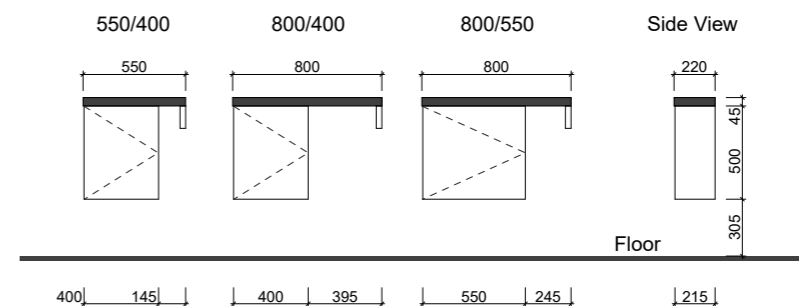

OSCAR

WALL HUNG