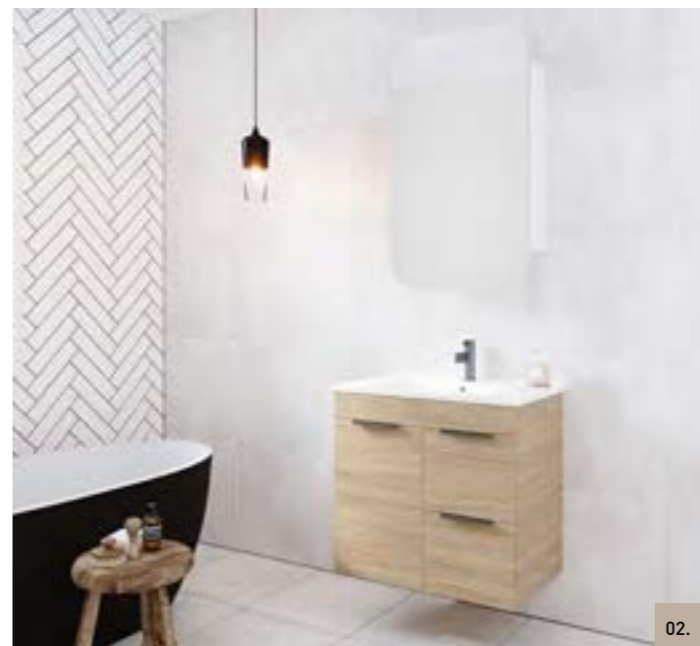

AVAILABILITY CHART | AVAILABLE IN WALL HUNG, FLOOR STANDING & LEGS

[01.] Ashton Vanity 900mm | A90SW | \$3,183 Perugian Walnut Cabinet with Calcutta Snow SilkSurface Top and White Gloss Radius Ceramic Basin **[02.] Ashton Vanity 1200mm** | A12SW | \$3,781 White Gloss Cabinet with Bianco Pearl SilkSurface Top and White Gloss Myrtle Ceramic Basin **[03.] Ashton Vanity 1500mm** | A152SF | \$5,683 White Gloss Cabinet with Smokey Mountain SilkSurface Top and White Gloss Feather Ceramic Basins **[04.] Ashton Vanity 1800mm** | A182SW | \$5,385 Tasmanian Oak Cabinet with Arctic White SilkSurface Top and White Gloss Enchant Ceramic Basins **[Please refer to price lists pages for all available options.]**

BARGO

01.

02.

03.

04.

FEATURES INCLUDE

Gold Inclusions 10 YEAR WARRANTY | EUROPEAN DRAWERS

- Classic white interior with bamboo finger jointed storage organisers
- Deep storage soft-close full extension European drawers and soft-close hinges
- Multiple customisation options including additional drawers
- Top options include:
 - 20mm integrated tops - Alpha Ceramic, Regal Acrylic, Haven Matt Dolomite, Quest Gloss Dolomite and Classic Acrylic
 - 70mm integrated Grand Acrylic top
 - 20mm SilkSurface or Caesarstone slab top with above or under counter basin/s