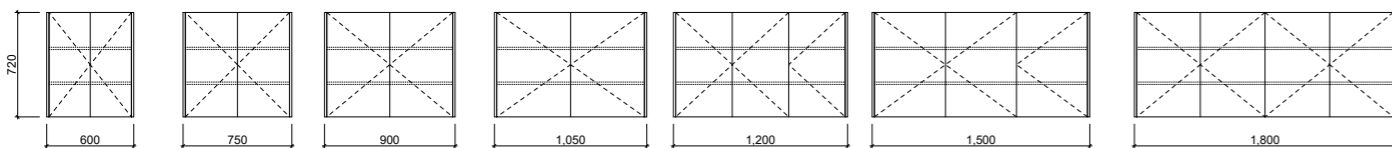

DENVER

NOTE: All cabinets 166mm deep. Please specify if cabinet is to be recessed.