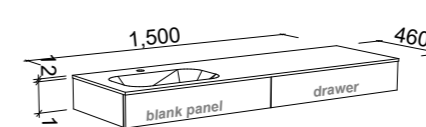

SPLICE 1500mm Single Bowl & Double Bowl P

SLAB TOP SINGLE BOWL	POND TOP SINGLE BOWL	SLAB TOP DOUBLE BOWL

CABINET WITH	PART NO.	RRP	CABINET WITH	PART NO.	RRP	CABINET WITH	PART NO.	RRP
20mm Stone or SilkSurface Top with White Gloss Ceramic Above Counter Basin	SP151SW	$3,936	Pond Top	SP151PW	$4,031	20mm Stone or SilkSurface Top with White Gloss Ceramic Above Counter Basin	SP152SW	$4,198
No Top	SP151XW	$1,983	No Top	SP151XW	$1,983	No Top	SP152XW	$2,033