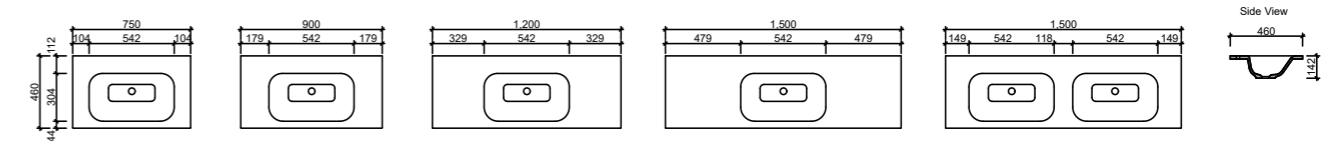

LIBERTY

Ceramic | Waste Size: 32mm with overflow | **Tap Holes:** 1

NOTE: Due to the manufacturing process ceramic tops will vary from their nominal stated sizes. Use the dimensions provided as a guide only. Due to this ceramic tops are not recommended for wall to wall installations.