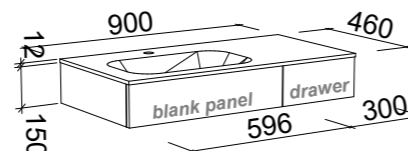

SPLICE 900mm P

SLAB TOP WALL HUNG	POND TOP WALL HUNG

CABINET WITH	PART NO.	RRP	CABINET WITH	PART NO.	RRP
20mm Stone or SilkSurface Top with White Gloss Ceramic Above Counter Basin	SP90SW	$3,066	Pond Top	SP90PW	$3,161
No Top	SP90XW	$1,612	No Top	SP90XW	$1,612