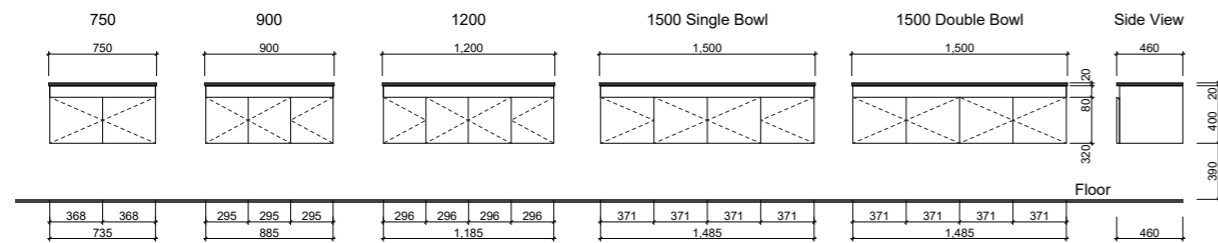

ROCKFORD

WALL HUNG