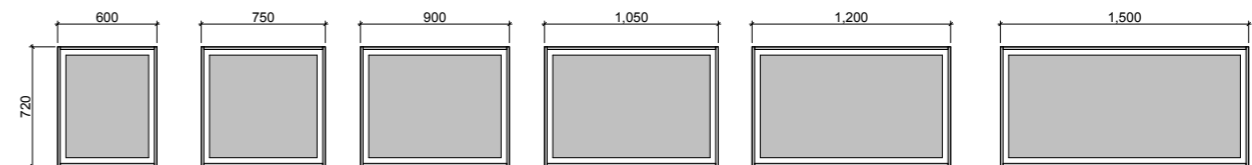

AVAILABILITY CHART

[01.] Halifax Mirror 1200mm | SH12 | $867 Rural Oak Cabinet shown with Halifax Lighting Kit | LIGHTMIRROR | ADD $391 **[02.] Halifax Mirror 900mm** | SH90 | $662 Gloss White Cabinet **[03.] Halifax Mirror 1500mm** | SH15 | $1,074 Rural Oak Cabinet shown with Halifax Lighting Kit | LIGHTMIRROR | ADD $391 **[Please refer to price lists pages for all available options.]**