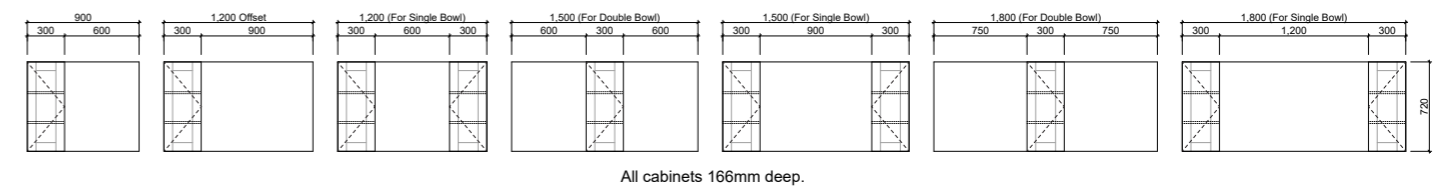

AVAILABILITY CHART

[01.] Victoria Shaving Cabinet 1800mm | SV182-V | $1,487 White Satin Cabinet Victoria Shaving Cabinet Platinum 1800mm | SV182/p-V | $1,523 [02.] Victoria Shaving Cabinet 1500mm | SV151-V | $1,509 White Satin Cabinet Victoria Shaving Cabinet Platinum 1500mm | SV151/p-V | $1,568 [03.] Victoria Shaving Cabinet 1200mm | SV12-V | $1,331 White Satin Cabinet Victoria Shaving Cabinet Platinum 1200mm | SV12/p-V | $1,365 [04.] Victoria Shaving Cabinet 900mm | SV900S-V | $1,069 White Satin Cabinet Victoria Shaving Cabinet Platinum 900mm | SV900S/p-V | $1,102 [05.] Victoria Shaving Cabinet 1800mm | SV182-C | $1,487 White Satin Cabinet Victoria Shaving Cabinet Platinum 1800mm | SV182/p-C | $1,523 [Please refer to price lists pages for all available options.]