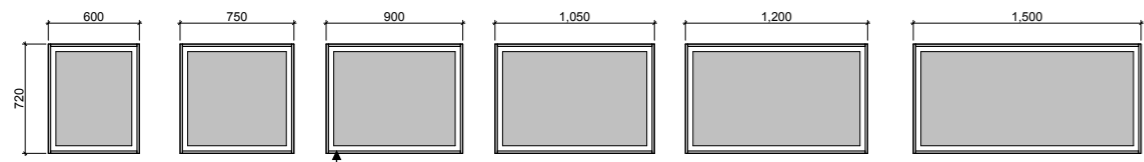

CHURCH

22mm deep.
40mm deep with lighting.

ESSENCE

GEORGIA

20mm deep. 36mm with lighting.

MIRRORS

HALIFAX

Halifax Frames 100mm deep. 50mm surround.