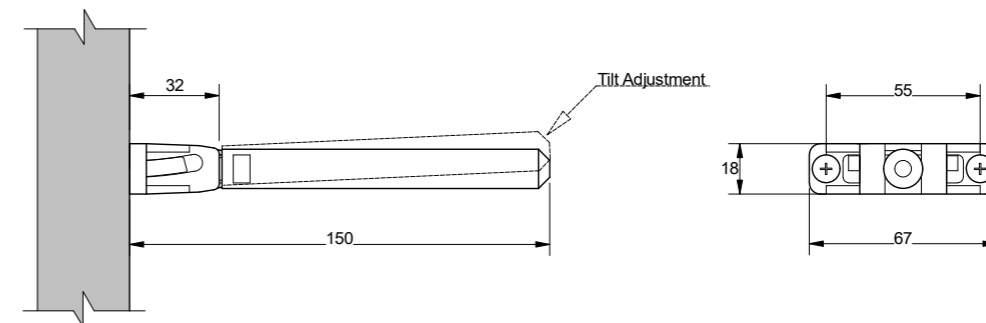

MOUNTING BRACKET