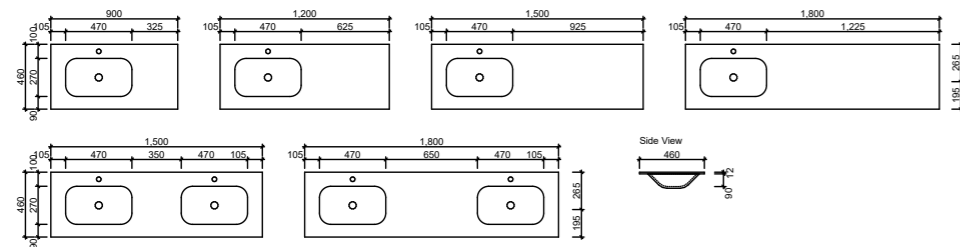

VANITY TOPS

OPAL

Acrylic | Waste Size: 40mm | Tap Holes: 0 or 1 | Top Thickness: 95mm

PURE POND

Corian® | Waste Size: 40mm | Tap Holes: 0, 1 or 3 | Bowl Depth: 90mm | Top Thickness: 13mm

LH or RH bowl available, or centre on request.