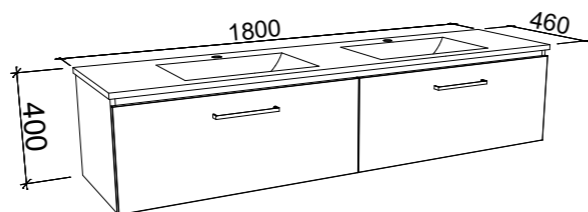

ROCKHAMPTON 1800mm Double S

WALL HUNG

CABINET WITH	PART NO.	RRP
Regal Acrylic Top	R182RW	$2,534
No Top	R182XW	$1,139