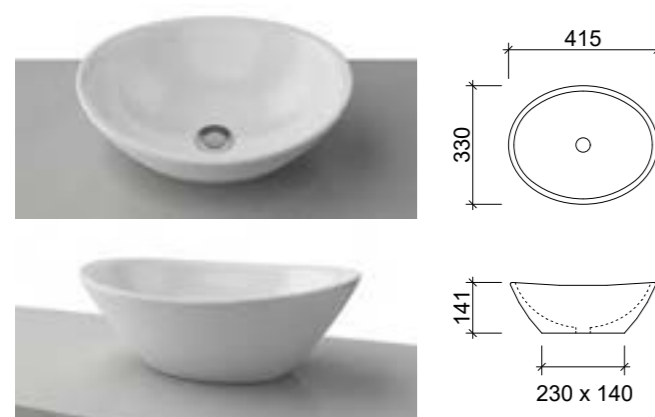

ELITE

WG WM BM