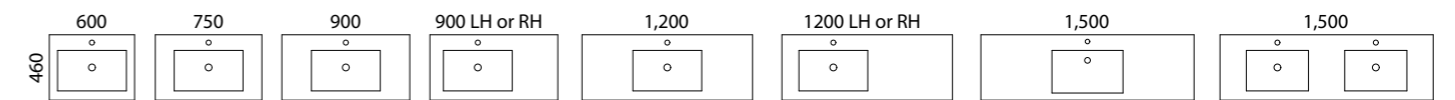

AVAILABILITY CHART | AVAILABLE IN WALL HUNG & FLOOR STANDING

[01.] Indiana Vanity 1200mm | I12AW | $1,535 Rural Oak Cabinet with Alpha Ceramic Top [02.] Indiana Vanity 600mm | I60AW | $840 Classic Oak Cabinet with Alpha Ceramic Top [03.] Indiana Vanity 900mm | I90AF | $1,447 White Satin Cabinet with Alpha Ceramic Top [Please refer to price lists pages for all available options.]