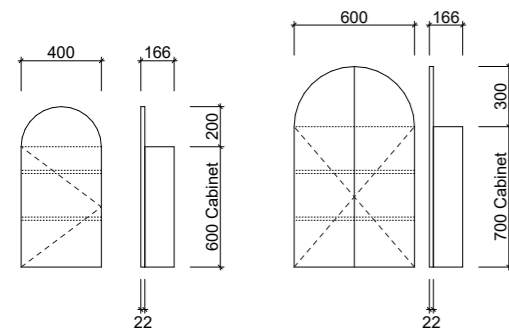

CHURCH

NOTE: When ordering 400mm cabinet please specify hinge side.