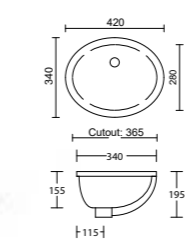

OVAL UNDERMOUNT
With overflow to front