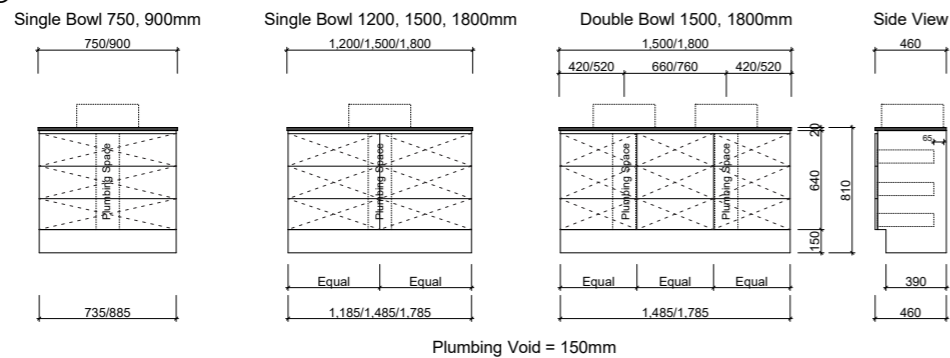

FLOOR STANDING