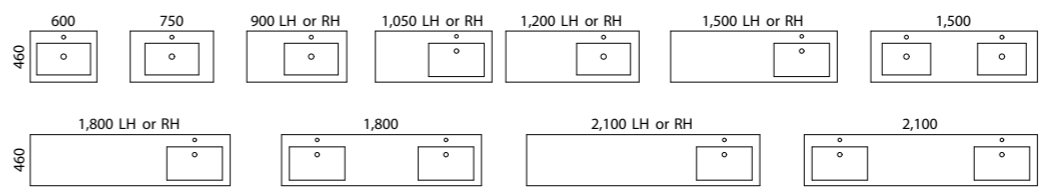

AVAILABILITY CHART | AVAILABLE IN WALL HUNG, FLOOR STANDING & LEGS

[01.] Dakota Vanity 1800mm | D182FW | $6,156 Perugian Walnut Cabinet with Carrara SilkSurface Top and White Gloss Oval Undermount Ceramic Basins **[02.] Dakota Vanity 1050mm** | D105FL | $4,427 White Gloss Cabinet with Blanca Granite SilkSurface Top and White Gloss Oval Undermount Ceramic Basin **[03.] Dakota Vanity 1200mm** | D12FW | $4,105 White Painted Wood Cabinet with Arctic White SilkSurface Top and White Gloss Rectangle Undermount Ceramic Basin **[04.] Dakota Vanity 1050mm** | D105FW | $4,039 White Gloss Cabinet with Blanca Granite SilkSurface Top and White Gloss Oval Undermount Ceramic Basin **[Please refer to price lists pages for all available options.]**