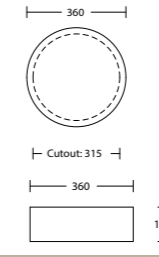

CERAMIC UNDERMOUNT BASINS

ALLURE UNDERMOUNT No overflow. Available with SilkSurface tops only. Offset or wall mounted tapware required