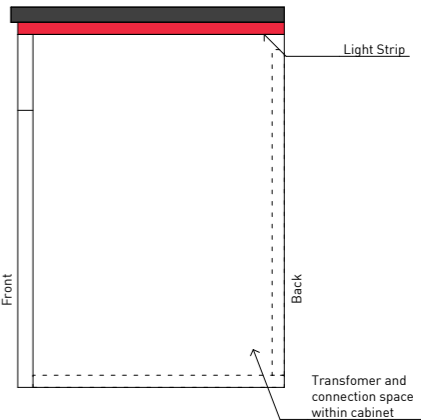

UNDER TOP LIGHTING KIT