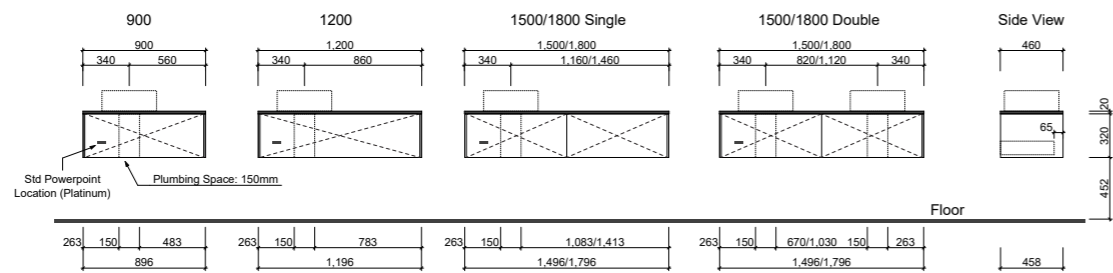

ANDERSEN

WALL HUNG - SLAB TOP