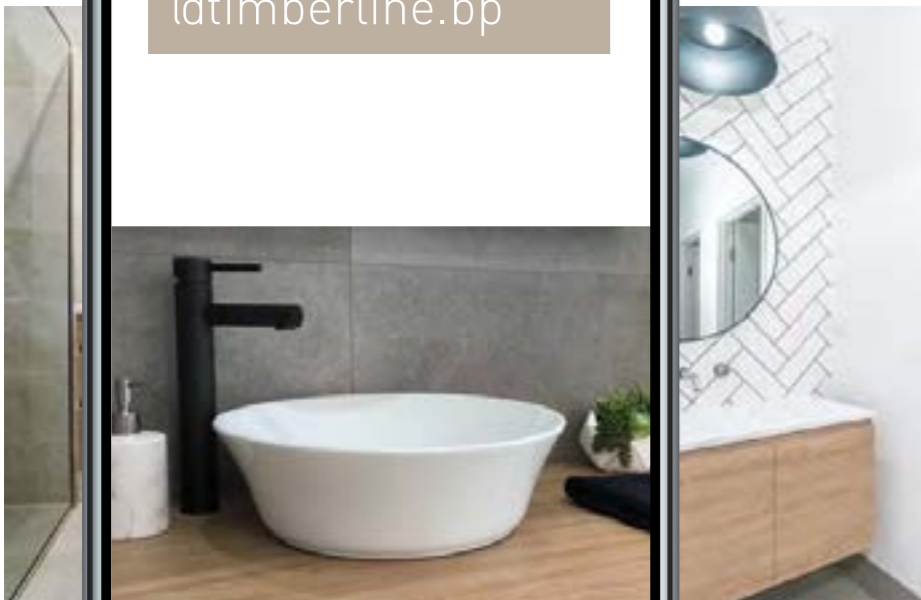

TO BE FEATURED
share your photos using
#timberlinedesign