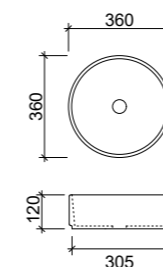

AVAILABILITY CHART

Allure Basin