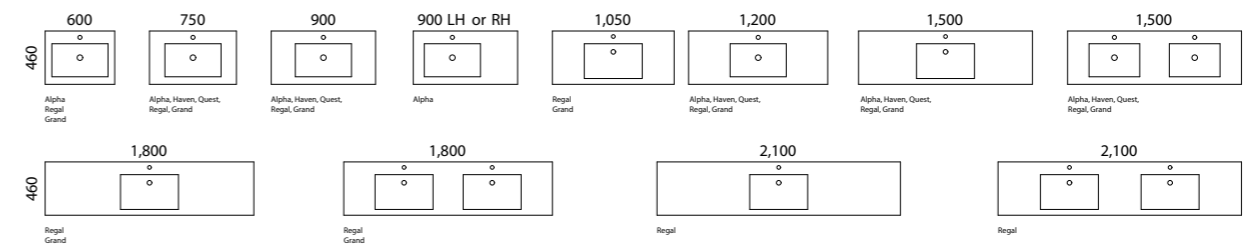

AVAILABILITY CHART | AVAILABLE IN WALL HUNG, FLOOR STANDING & LEGS

[01.] Bargo Vanity 1500mm | B151SW | \$3,901 Tasmanian Oak Cabinet with Pure White Stone Top and White Gloss Enchant Ceramic Basin **[02.] Bargo Vanity 750mm** | B75AW | \$1,722 Prime Oak Cabinet with Alpha Ceramic Top **[03.] Bargo Vanity 900mm** | B90AW | \$1,873 Estella Oak Cabinet with Alpha Ceramic Top **[04.] Bargo Vanity 1200mm** | B12MF | \$3,211 White Satin Cabinet with Tuscany Mocha SilkSurface Top and White Gloss Feather Ceramic Basin **[Please refer to price lists pages for all available options.]**

CARLO

01.

02.

03.

04.

FEATURES INCLUDE

Gold Inclusions 10 YEAR WARRANTY | EUROPEAN DRAWERS

- Classic white interior with bamboo finger jointed storage organisers
- Deep storage soft-close full extension European drawers and soft-close hinges
- Classic design with an elegant modern look
- Top options include:
 - Regal Acrylic
 - Alpha Ceramic (selected sizes)
 - Haven Matt Dolomite (selected sizes)
 - Quest Gloss Dolomite (selected sizes)
 - 70mm Grand Acrylic (not available in 2100mm)

AVAILABILITY CHART | AVAILABLE IN WALL HUNG & FLOOR STANDING

[01.] Carlo Vanity 900mm | C90RW | \$1,824 Antico Oak Cabinet with Regal Acrylic Top **[02.] Carlo Vanity 1500mm** | C151GF | \$3,588 Estella Oak Cabinet with Grand Acrylic Top **[03.] Carlo Vanity 900mm** | C900SAW | \$2,024 White Satin Cabinet with Alpha Offset Ceramic Top **[04.] Carlo Vanity 1200mm** | C12HW | \$2,418 White Satin Cabinet with Haven Matt Dolomite Top **[Please refer to price lists pages for all available options.]**