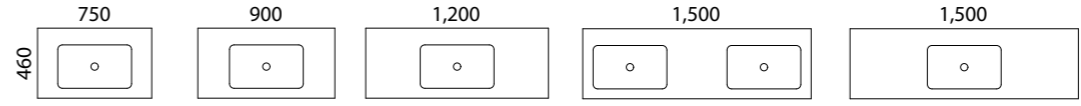

AVAILABILITY CHART | AVAILABLE IN WALL HUNG & FLOOR STANDING

[01.] Rockford Vanity 1500mm | RD151HW | $1,871 Tasmanian Oak Cabinet with Haven Matt Dolomite Top [02.] Rockford Vanity 900mm | RD90HF | $1,250 White Satin Cabinet with Haven Matt Dolomite Top [03.] Rockford Vanity 1200mm | RD12HF | $1,498 Charred Oak Cabinet with Haven Matt Dolomite Top [04.] Rockford Vanity 1500mm | RD152QW | $1,913 Notiaio Walnut Cabinet with Quest Gloss Dolomite Top [Please refer to price lists pages for all available options.]