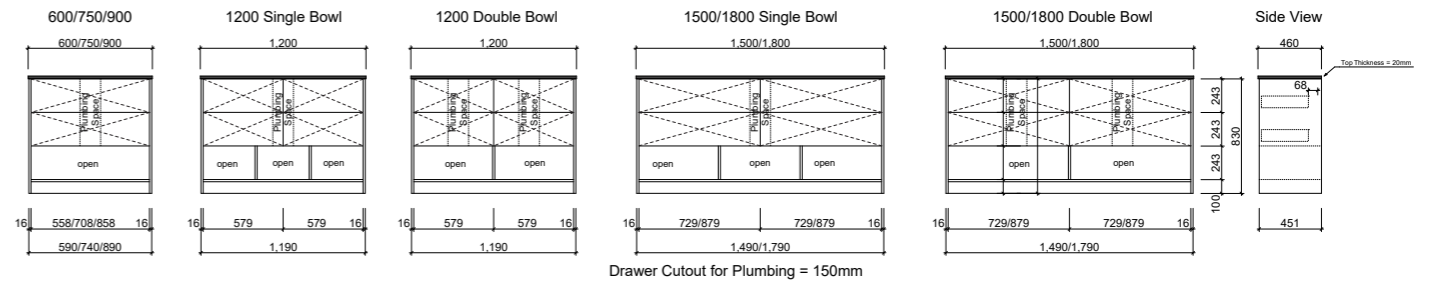

FLOOR STANDING

NOTE: Due to the manufacturing process ceramic tops will vary from their nominal stated sizes. Use the dimensions provided as a guide only. Due to this ceramic tops are not recommended for wall to wall installations.