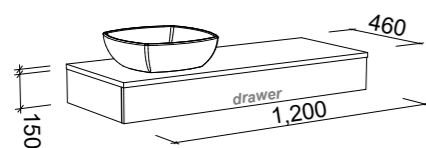

SPLICE 1200mm P

SLAB TOP WALL HUNG	POND TOP WALL HUNG

CABINET WITH	PART NO.	RRP	CABINET WITH	PART NO.	RRP
20mm Stone or SilkSurface Top with White Gloss Ceramic Above Counter Basin	SP12SW	$3,543	Pond Top	SP12PW	$3,637
No Top	SP12XW	$1,837	No Top	SP12XW	$1,837