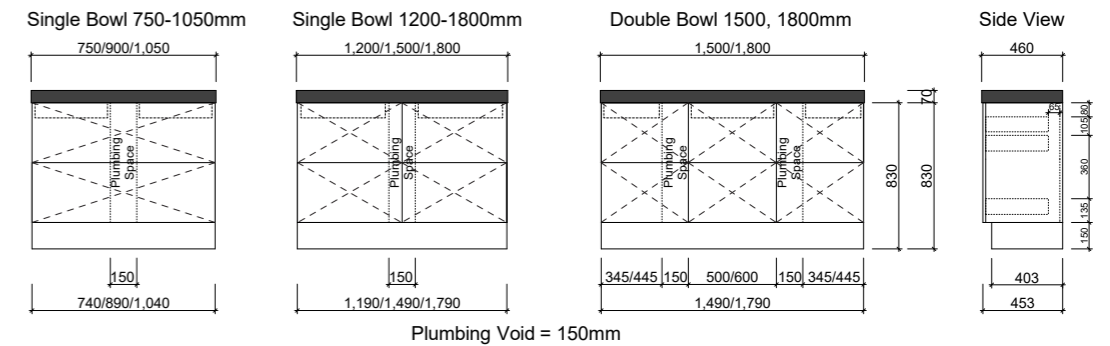

FLOOR STANDING

Plumbing Void = 150mm