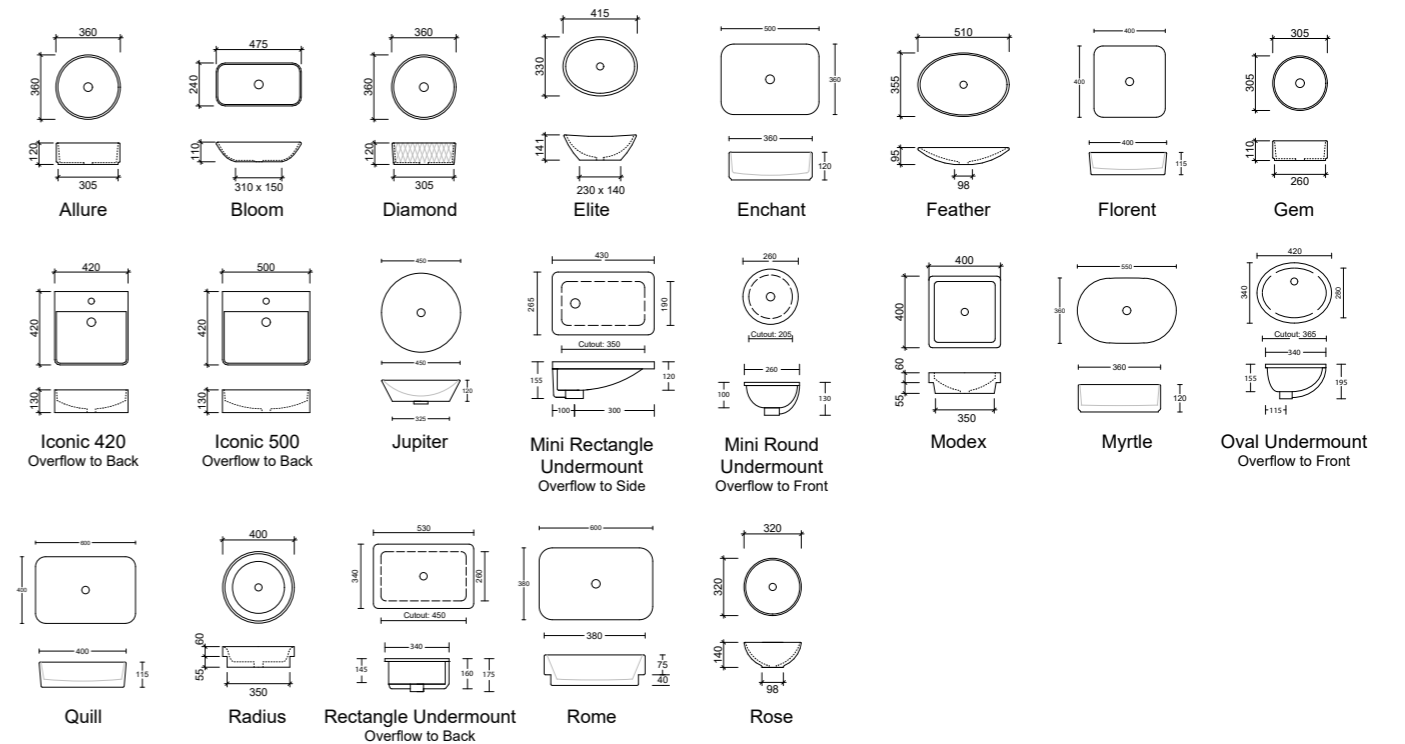

BASINS

Ceramic | Waste Size: 32mm. **Overflow to:** All Undermount and Iconic. Allure Undermount, Florent, Jupiter, Quill, Modex, Radius, and Rome require offset or wall mounted tapware.

NOTE: Due to the manufacturing process ceramic tops will vary from their nominal stated sizes. Use the dimensions provided as a guide only. Due to this ceramic tops are not recommended for wall to wall installations.