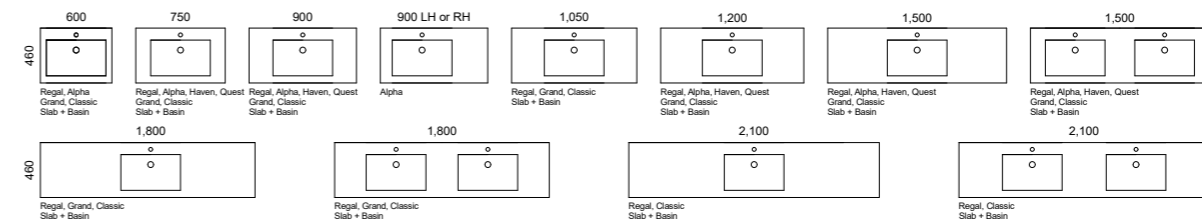

AVAILABILITY CHART | AVAILABLE IN WALL HUNG, FLOOR STANDING & LEGS

[01.] Ashton Vanity 900mm | A90SW | \$3,183 Perugian Walnut Cabinet with Calcutta Snow SilkSurface Top and White Gloss Radius Ceramic Basin **[02.] Ashton Vanity 1200mm** | A12SW | \$3,781 White Gloss Cabinet with Bianco Pearl SilkSurface Top and White Gloss Myrtle Ceramic Basin **[03.] Ashton Vanity 1500mm** | A152SF | \$5,683 White Gloss Cabinet with Smokey Mountain SilkSurface Top and White Gloss Feather Ceramic Basins **[04.] Ashton Vanity 1800mm** | A182SW | \$5,385 Tasmanian Oak Cabinet with Arctic White SilkSurface Top and White Gloss Enchant Ceramic Basins **[Please refer to price lists pages for all available options.]**

BARGO

01.

02.

03.

04.

FEATURES INCLUDE

Gold Inclusions 10 YEAR WARRANTY | EUROPEAN DRAWERS

- Classic white interior with bamboo finger jointed storage organisers
- Deep storage soft-close full extension European drawers and soft-close hinges
- Multiple customisation options including additional drawers
- Top options include:
 - 20mm integrated tops - Alpha Ceramic, Regal Acrylic, Haven Matt Dolomite, Quest Gloss Dolomite and Classic Acrylic
 - 70mm integrated Grand Acrylic top
 - 20mm SilkSurface or Caesarstone slab top with above or under counter basin/s

AVAILABILITY CHART | AVAILABLE IN WALL HUNG, FLOOR STANDING & LEGS

[01.] Bargo Vanity 1500mm | B151SW | \$3,901 Tasmanian Oak Cabinet with Pure White Stone Top and White Gloss Enchant Ceramic Basin **[02.] Bargo Vanity 750mm** | B75AW | \$1,722 Prime Oak Cabinet with Alpha Ceramic Top **[03.] Bargo Vanity 900mm** | B90AW | \$1,873 Estella Oak Cabinet with Alpha Ceramic Top **[04.] Bargo Vanity 1200mm** | B12MF | \$3,211 White Satin Cabinet with Tuscany Mocha SilkSurface Top and White Gloss Feather Ceramic Basin **[Please refer to price lists pages for all available options.]**