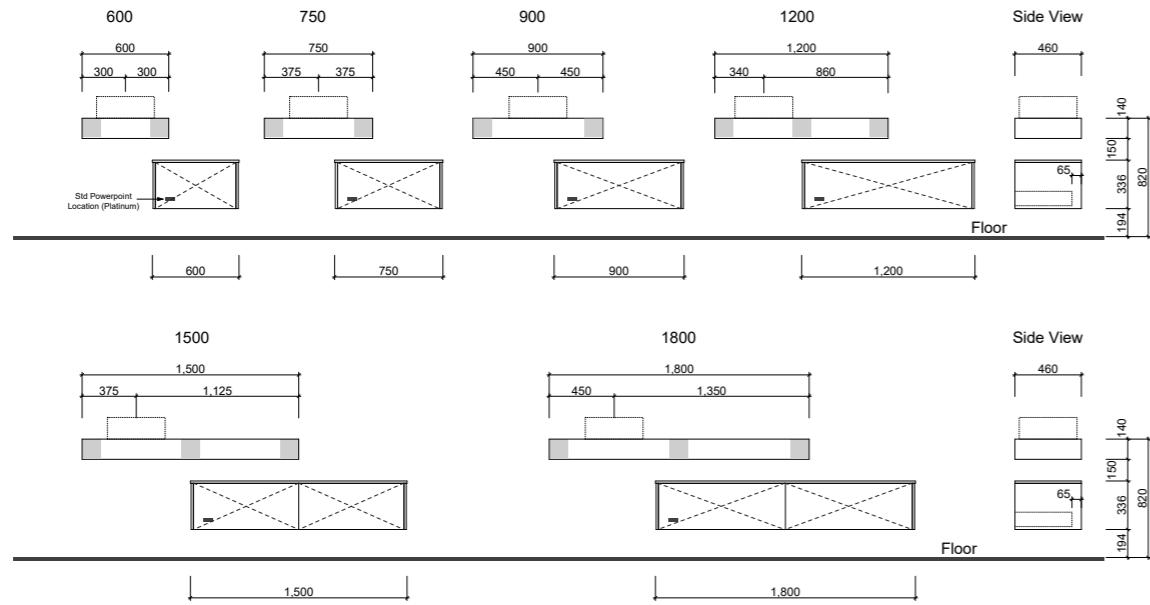

MILAN

WALL HUNG

Suitable for use with PLASTEC Micro Trap #15171

■ = Fixing location. Provide 150x150mm blocking in wall. Vanity supplied with fixing brackets.

NOTE: Bench and under cabinet are supplied separately and can be positioned to client's choice. Please refer to website for further details.