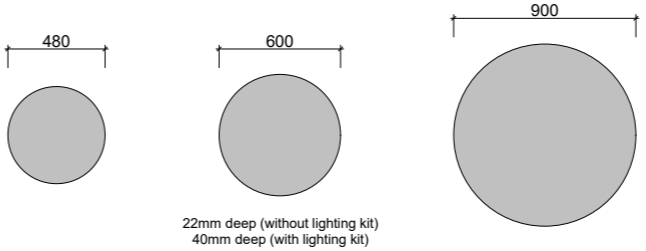

AVAILABILITY CHART

[01.] Oxford Mirror 480mm | S048 | $261 [02.] Oxford Mirror 600mm | S060 | $502 [03.] Oxford Mirror 900mm | S090 | $802 with Mirror Lighting Kit | LIGHTMIRROR | ADD $391 each [04.] Oxford Mirror 480mm | S048 | $261 each | Shown with Mirror Lighting Kit | LIGHTMIRROR | ADD $391 each [Please refer to price lists pages for all available options.]

MIRRORS