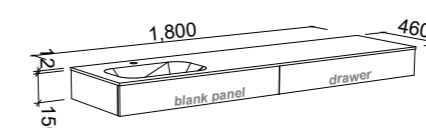

SPLICE 1800mm Single Bowl & Double Bowl P

SLAB TOP SINGLE BOWL	POND TOP SINGLE BOWL	SLAB TOP DOUBLE BOWL
----------------------	----------------------	----------------------

CABINET WITH	PART NO.	RRP	CABINET WITH	PART NO.	RRP	CABINET WITH	PART NO.	RRP
20mm Stone or SilkSurface Top with White Gloss Ceramic Above Counter Basin	SP181SW	\$4,342	Pond Top	SP181PW	\$4,437	20mm Stone or SilkSurface Top with White Gloss Ceramic Above Counter Basin	SP182SW	\$4,603
No Top	SP181XW	\$2,167	No Top	SP181XW	\$2,167	No Top	SP182XW	\$2,217