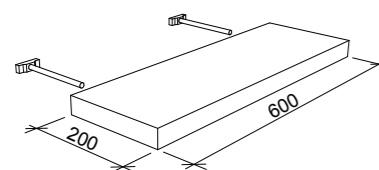

600mm

PART NO.	RRP
SPS60	$150