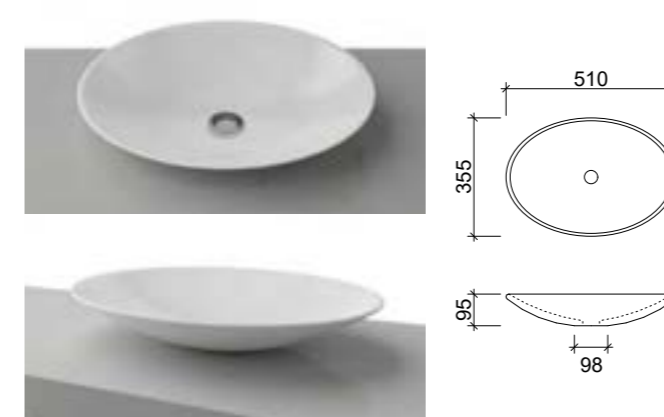

FEATHER

WG WM BM