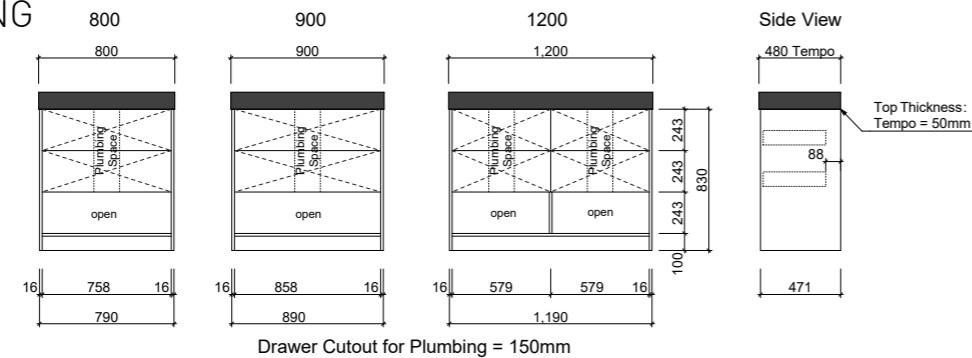

FLOOR STANDING TEMPO TOP