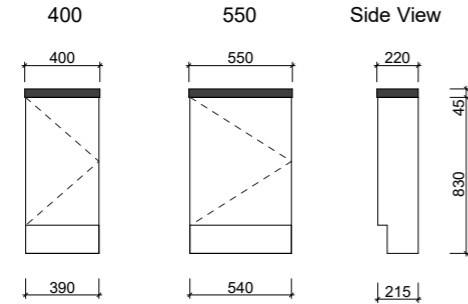

ORLANDO

WALL HUNG

FLOOR STANDING

Plumbing Void = 150mm

OLLIE

WALL HUNG

FLOOR STANDING

NOTE: When ordering please specify hinge side.