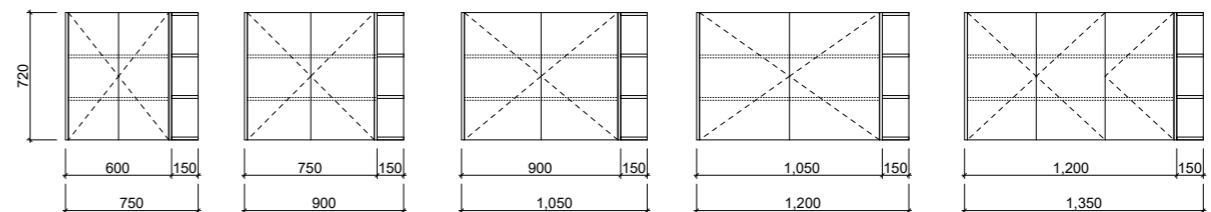

NEW YORK

NOTE: All cabinets 166mm deep. Usable as left or right hand shelves. Please specify if cabinet is to be recessed.

PURE BLISS

NOTE: When ordering please specify hinge side. Please specify if cabinet is to be recessed.