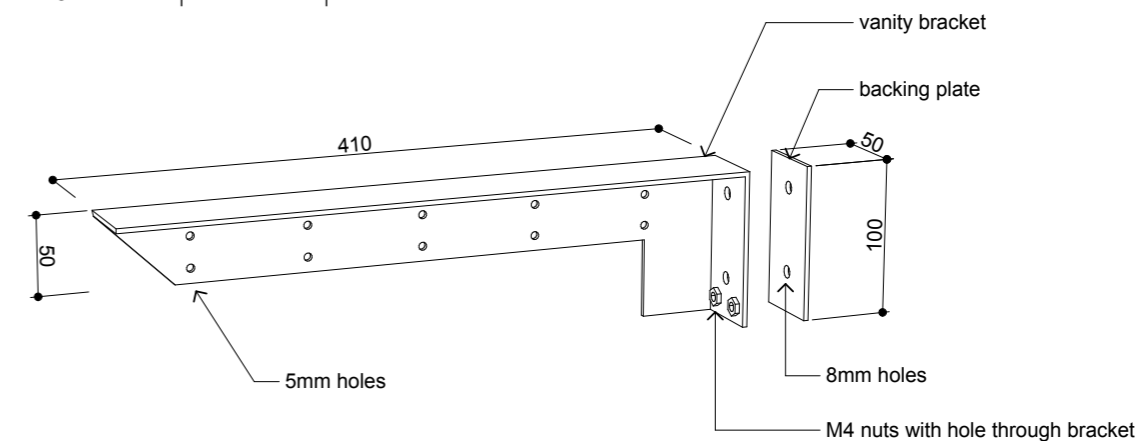

MILAN & SPLICE WALL HANGING VANITY BRACKET

50x50x3 Angle with backing plate and mounting holes.
Minimum 430mm deep cabinet required.