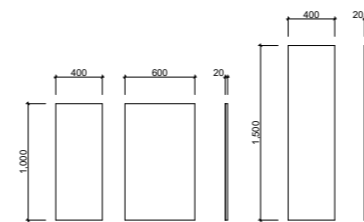

02.

MIRRORS

AVAILABILITY CHART

[01.] Jazz Mirror 600mm | SJM60 | \$474 [02.] Jazz Mirror 400mm | SJM40 | \$364 [Please refer to price lists pages for all available options.]

JAZZ ARCH MIRROR

MIRRORS

01.

02.