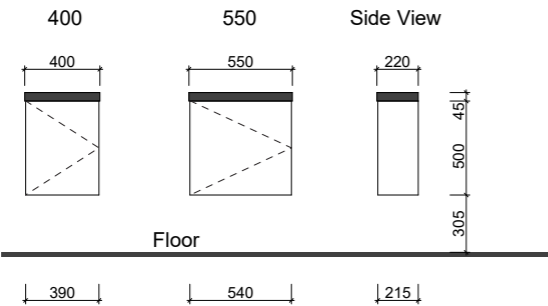

ORLANDO

WALL HUNG

FLOOR STANDING

Plumbing Void = 150mm

OLLIE

WALL HUNG

FLOOR STANDING

NOTE: When ordering please specify hinge side.