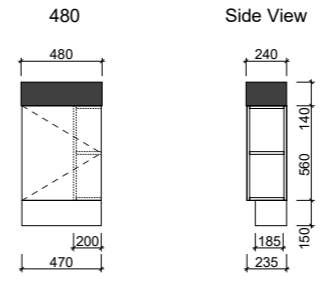

KINGSLEY

WALL HUNG

LOTTIE

WALL HUNG

FLOOR STANDING

NOTE: When ordering please specify hinge/shelf side.

LISBON

WALL HUNG