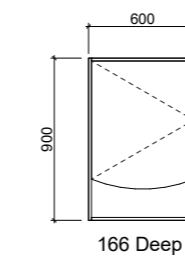

PURE BLISS

NOTE: When ordering please specify hinge side. Please specify if cabinet is to be recessed.