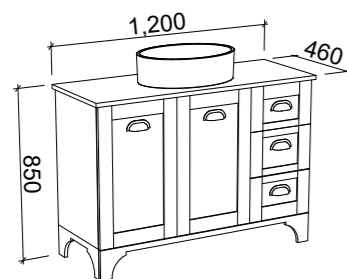

WINDSOR 1200mm

FLOOR STANDING

CABINET WITH	PART NO.	RRP
Alpha Ceramic Top	WIN12AF	$3,001
60mm SilkSurface Freedom Top with White Gloss Ceramic Basin	WIN12FF	$3,559
20mm SilkSurface Top with White Gloss Ceramic Basin	WIN12MF	$3,306
20mm Stone Top with White Gloss Ceramic Above Counter Basin	WIN12SF	$3,471
20mm Stone Top with White Gloss Ceramic Under Counter Basin	WIN12SF-U	$4,304
No Top	WIN12XF	$2,555