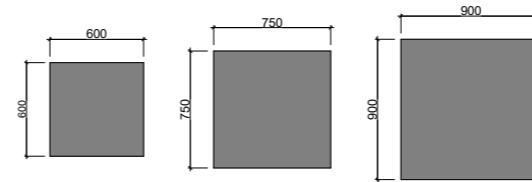

CALIFORNIA AVAILABILITY CHART