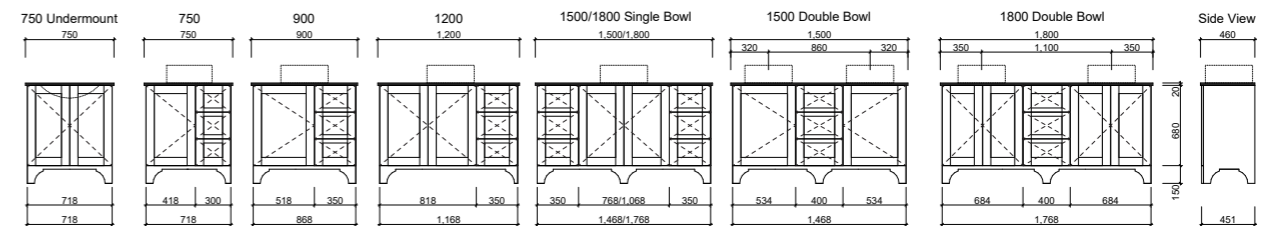

WALL TO WALL

WALL HUNG

FLOOR STANDING

WINDSOR

FLOOR STANDING

SHAVERS

BOSTON

NOTE: All cabinets 166mm deep. Please specify if cabinet is to be recessed.