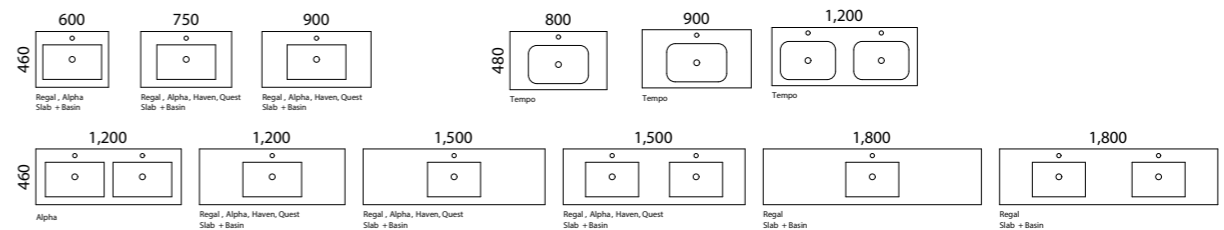

AVAILABILITY CHART | AVAILABLE IN WALL HUNG & FLOOR STANDING

[01.] **Kansas Vanity 1200mm** | K12SW | $3,197 White Satin Cabinet with White Attica Stone Top and White Gloss Jupiter Ceramic Basin [02.] **Kansas Vanity 1200mm** | K12HW | $2,332 Tasmanian Oak Cabinet with Haven Matt Top [03.] **Kansas Vanity 900mm** | K90AF | $2,182 Prime Oak Cabinet with Alpha Ceramic Top [04.] **Kansas Vanity 1500mm** | K152HW | $3,390 Black Satin Cabinet with Haven Matt Dolomite Double Bowl Top [05.] **Kansas Vanity 900mm** | K90SW | $2,616 White Satin Cabinet with Pure White Stone Top and White Gloss Feather Ceramic Basin [Please refer to price lists pages for all available options.]