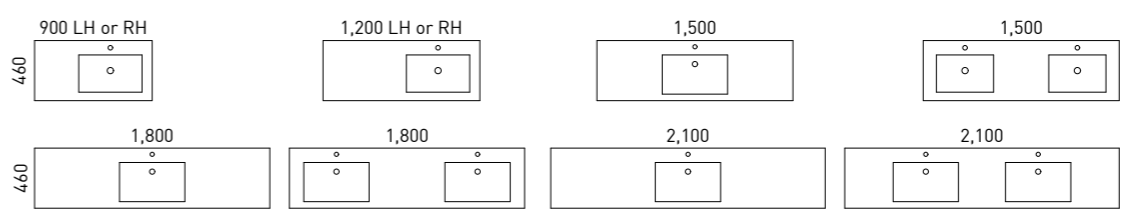

AVAILABILITY CHART | AVAILABLE IN WALL HUNG & FLOOR STANDING

[01.] Marshall Vanity 1500mm | MA151MW | $3,494 Tasmanian Oak Cabinet with Calcutta Snow SilkSurface Top and White Gloss Iconic 500 Ceramic Basin **[02.] Marshall Vanity 900mm** | MA90SW | $2,777 White Satin Cabinet with White Attica Stone Top and Diamond White Gloss Ceramic Basin **[03.] Marshall Vanity 1500mm** | MA152SW | $3,827 Oxidised Beamwood Cabinet with Pure White Stone Top and White Gloss Allure Ceramic Basins **[04.] Marshall Vanity 1200mm** | MA12MW | $2,894 Rural Oak Cabinet with Bianco Pearl SilkSurface Top and White Gloss Myrtle Ceramic Basin **[Please refer to price lists pages for all available options.]**