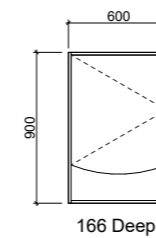

AVAILABILITY CHART

[01.] Pure Bliss Shaving Cabinet 600mm | PBS60 | $836 Dark Grey Cabinet Pure Bliss Platinum Shaving Cabinet 600mm | PBS60/p | $948 [02.] Pure Bliss Shaving Cabinet 600mm | PBS60 | $836 White Satin Cabinet Pure Bliss Platinum Shaving Cabinet 600mm | PBS60/p | $948 [Please refer to price lists pages for all available options.]