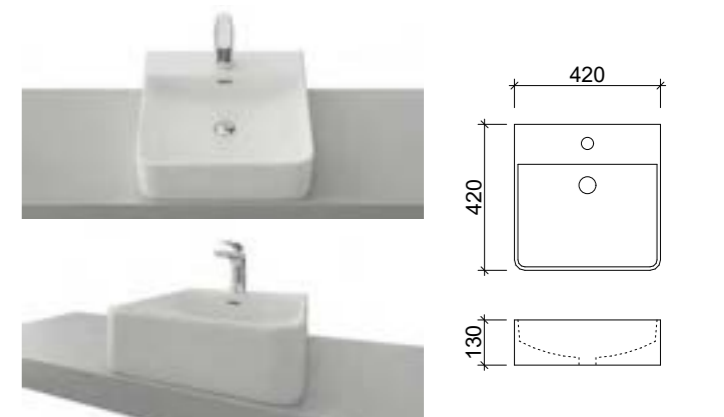

ICONIC 420 With overflow and tap landing

WG