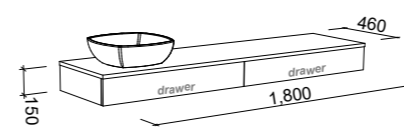

SPLICE 1800mm Single Bowl & Double Bowl P

SLAB TOP SINGLE BOWL	POND TOP SINGLE BOWL	SLAB TOP DOUBLE BOWL
----------------------	----------------------	----------------------

CABINET WITH	PART NO.	RRP	CABINET WITH	PART NO.	RRP	CABINET WITH	PART NO.	RRP
20mm Stone or SilkSurface Top with White Gloss Ceramic Above Counter Basin	SP181SW	\$4,342	Pond Top	SP181PW	\$4,437	20mm Stone or SilkSurface Top with White Gloss Ceramic Above Counter Basin	SP182SW	\$4,603
No Top	SP181XW	\$2,167	No Top	SP181XW	\$2,167	No Top	SP182XW	\$2,217