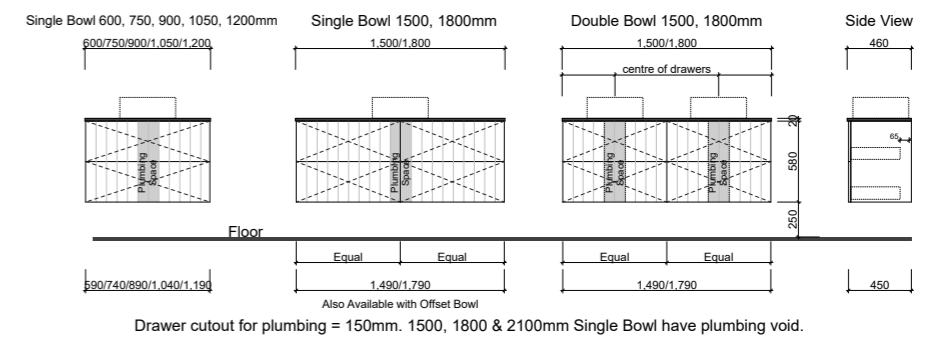

HENLEY

WALL HUNG

Drawer cutout for plumbing = 150mm. 1500, 1800 & 2100mm Single Bowl have plumbing void.