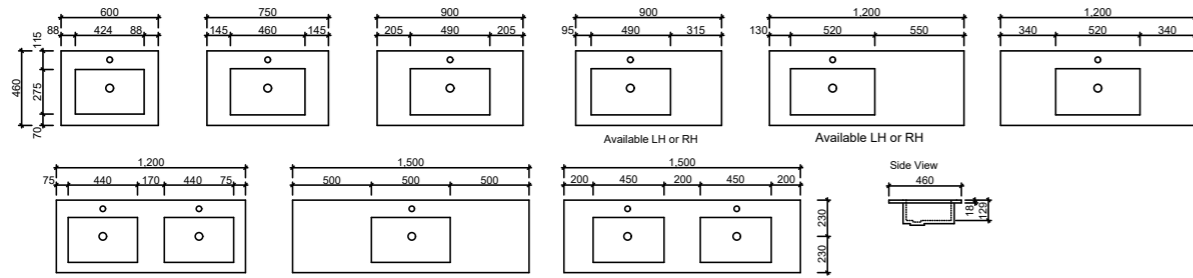

VANITY TOPS

ALPHA

Ceramic | Waste Size: 32mm with overflow | **Tap Holes:** 0 (600, 750, 900 centre bowl only, 1200 sgl centre bowl only, 1500 sgl, 1500 dbl only), 1 or 3; **Bowl Depth:** 125mm | **Top Thickness:** 20mm

NOTE: Due to the manufacturing process ceramic tops will vary from their nominal stated sizes. Use the dimensions provided as a guide only. Due to this ceramic tops are not recommended for wall to wall installations.