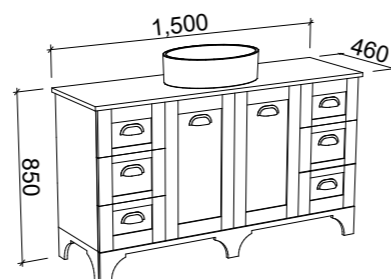

WINDSOR 1500mm Single

FLOOR STANDING

CABINET WITH	PART NO.	RRP
Alpha Ceramic Top	WIN151AF	$3,394
60mm SilkSurface Freedom Top with White Gloss Ceramic Basin	WIN151FF	$4,705
20mm SilkSurface Top with White Gloss Ceramic Basin	WIN151MF	$4,234
20mm Stone Top with White Gloss Ceramic Above Counter Basin	WIN151SF	$5,091
20mm Stone Top with White Gloss Ceramic Under Counter Basin	WIN151SF-U	$5,747
No Top	WIN151XF	$3,210