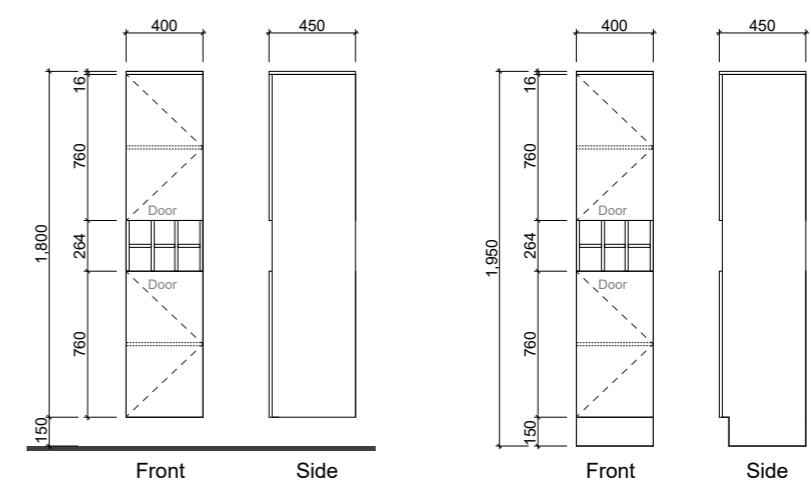

ST CLAIR

LH Hinge Standard. Specify RH hinge if required.