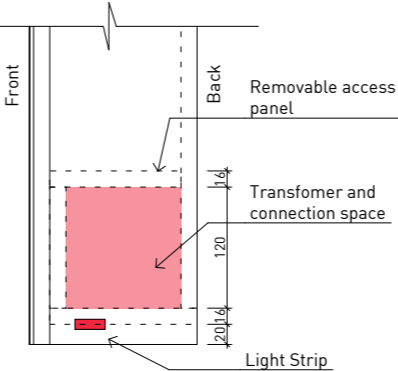

UNDER CABINET LIGHTING

Shaving Cabinets