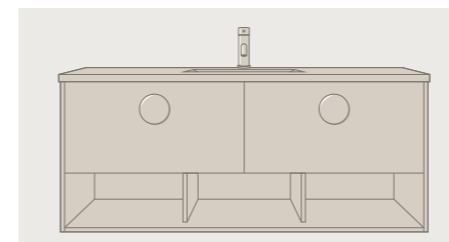

DRAWERS 100mm Handles