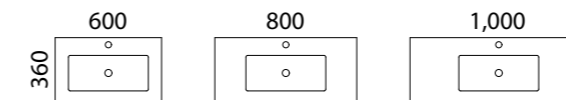

AVAILABILITY CHART | AVAILABLE IN WALL HUNG, FLOOR STANDING & LEGS

[01.] Florida Ensuite Vanity 1000mm | F10UW | $1,190 Fox Teakwood Cabinet with Urban Ceramic Top **[02.] Florida Ensuite Vanity 800mm** | F80UW | $1,016 Notoio Walnut Cabinet with Urban Ceramic Top **[Please refer to price lists pages for all available options.]**