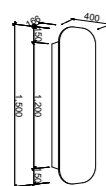

MIRROR TALLBOYS

JAZZ ARCH

WALL HUNG

Mirror edge available in painted finishes only. White satin standard unless specified otherwise.

PART NO.	RRP
SJAT4015	$1,378
SJAT4015/p	$1,490