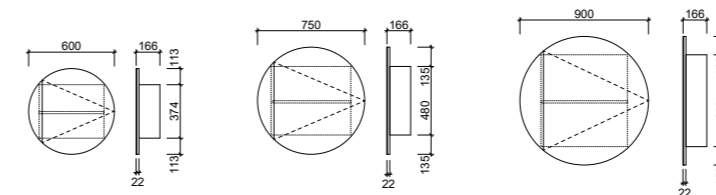

AVAILABILITY CHART

[01.] Havana Shaving Cabinet 750mm | SHA75 | $872 Havana Platinum Shaving Cabinet 750mm | SHA75/p | $935 [02.] Havana Shaving Cabinet 750mm | SHA75 | $872 Havana Platinum Shaving Cabinet 750mm | SHA75/p | $935 [03.] Havana Shaving Cabinet 750mm | SHA75 | $872 Havana Platinum Shaving Cabinet 750mm | SHA75/p | $935 [04.] Havana Shaving Cabinet 900mm | SHA90 | $957 Havana Platinum Shaving Cabinet 900mm | SHA90/p | $1,020 [Please refer to price lists pages for all available options.]