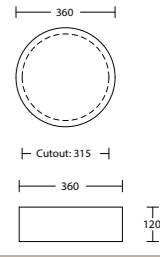

COLOURED ALLURE UNDERMOUNT No overflow. Available with SilkSurface tops only. Offset or wall mounted tapware required. See page 291 for all Allure colours