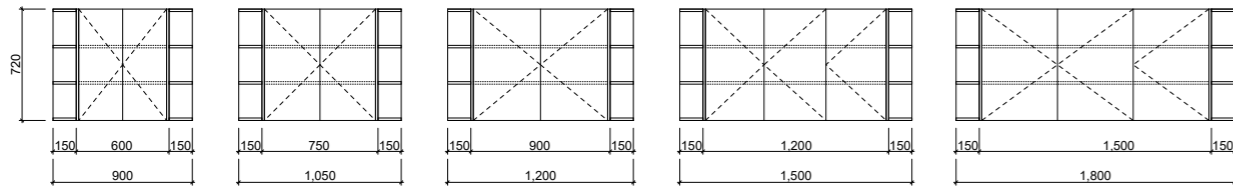

WALL TO WALL

WALL HUNG

FLOOR STANDING

WINDSOR

FLOOR STANDING

SHAVERS

BOSTON

NOTE: All cabinets 166mm deep. Please specify if cabinet is to be recessed.