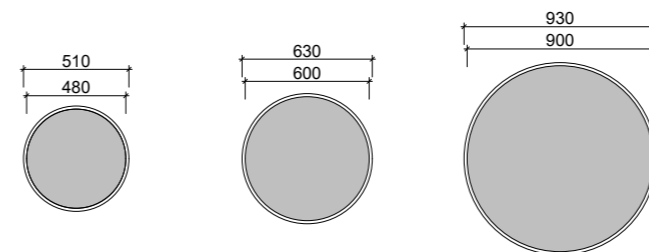

AVAILABILITY CHART

[01.] Portland Mirror 510mm | SMP51 | $451 Black Satin Surround shown with Mirror Lighting Kit | LIGHTMIRROR | ADD $391 each [02.] Portland Mirror 630mm | SMP63 | $692 [Please refer to price lists pages for all available options.]