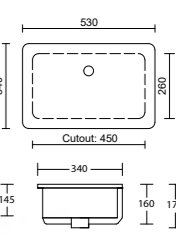

RECTANGLE UNDERMOUNT
With overflow to back