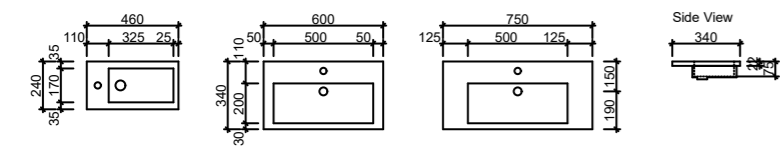

ENSUITE

Acrylic | Waste Size: 40mm | **Tap Holes:** 0, 1 or 3 (600, 750 only) | **Bowl Depth:** 75mm | **Top Thickness:** 20mm