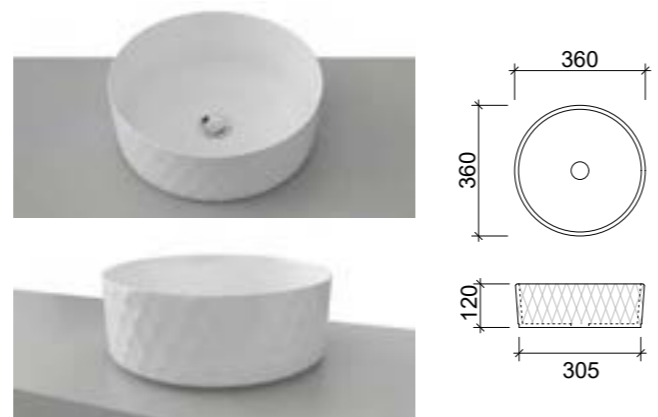

DIAMOND Pattern finish

WG