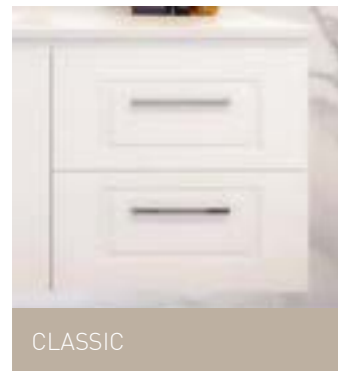

DOOR/DRAWER UPGRADE OPTIONS