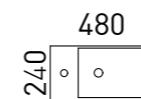

AVAILABILITY CHART | AVAILABLE IN WALL HUNG & FLOOR STANDING

[01.] **Lottie Vanity 480mm** | L048LW | $763 Notaiio Walnut Cabinet with Liberty Ceramic Top [02.] **Lottie Vanity 480mm** | L048LF | $809 Perugian Walnut Cabinet with Liberty Ceramic Top [Please refer to price lists pages for all available options.]