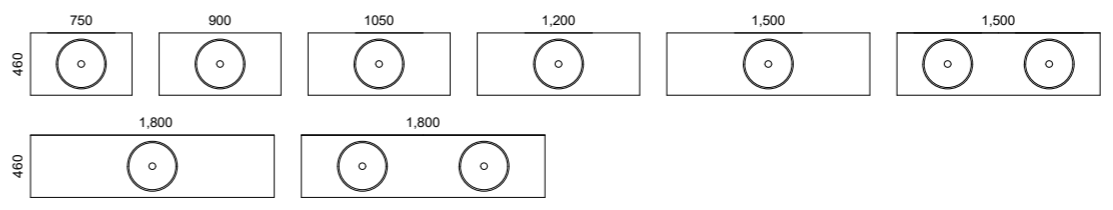

AVAILABILITY CHART | AVAILABLE IN WALL HUNG ONLY

[01.] Kingsley Vanity 1200mm | KG12BW | $3,446 Rural Oak Cabinet with Carrara Box Top and Rectangle Undermount Ceramic Basin **[02.] Kingsley Vanity 1800mm** | KG182BW | $4,402 White Satin Cabinet with Grigio Stone Box Top and Rectangle Undermount Ceramic Basins **[03.] Kingsley Vanity 750mm** | KG75BW | $1,980 Light Grey Cabinet with Arctic White Box Top and White Gloss Allure Ceramic Basin **[04.] Kingsley Vanity 900mm** | KG90BW | $2,509 White Satin Cabinet with Bianco Pearl Box Top and Light Grey Allure Ceramic Basin | Shown with basin colour upgrade | BASCOLOPT | ADD $144 **[Please refer to price lists pages for all available options.]**