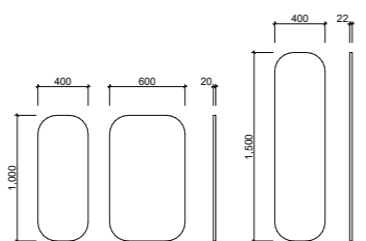

JAZZ ARCH

22mm deep. 40mm deep with lighting.