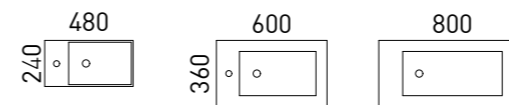

AVAILABILITY CHART | AVAILABLE IN WALL HUNG & FLOOR STANDING

[01.] Frankie Vanity 800mm | FR80LW | $1,256 White Satin Cabinet and Rural Oak Door with Liberty Ceramic Top **[02.] Frankie Vanity 480mm** | FR48LW | $854 Emerald Green Cabinet with Liberty Ceramic Top **[03.] Frankie Vanity 480mm** | FR48LF | $1,019 Pastel Pink Cabinet with Liberty Ceramic Top **[04.] Frankie Vanity 600mm** | FR60LW | $1,052 Classic Oak Cabinet and Liberty Ceramic Top **[Please refer to price lists pages for all available options.]**