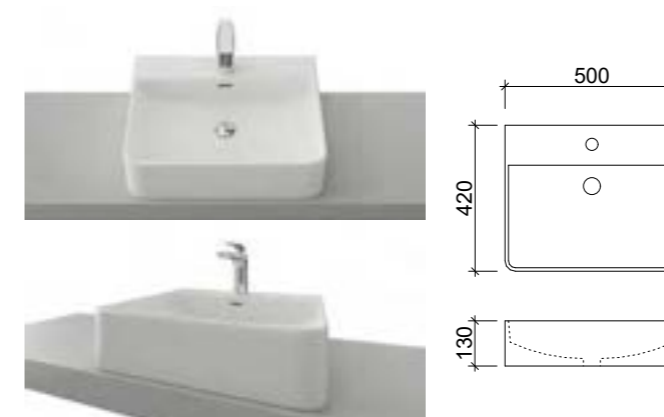

ICONIC 500 With overflow and tap landing

WG