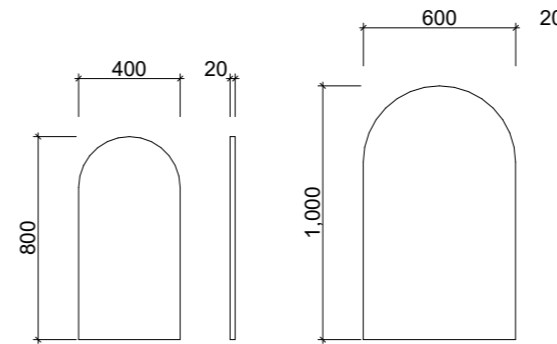

CHURCH

22mm deep.
40mm deep with lighting.

ESSENCE

GEORGIA

20mm deep. 36mm with lighting.

MIRRORS

HALIFAX

Halifax Frames 100mm deep. 50mm surround.