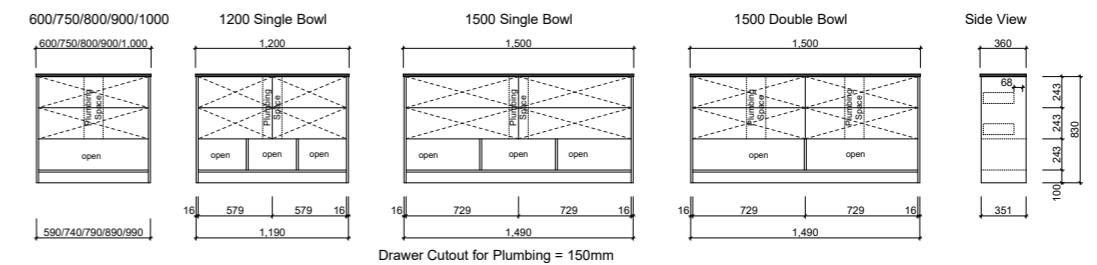

FLOOR STANDING

NOTE: Due to the manufacturing process ceramic tops will vary from their nominal stated sizes. Use the dimensions provided as a guide only. Due to this ceramic tops are not recommended for wall to wall installations.