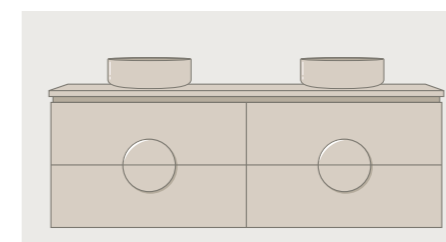

4 DRAWERS 200mm Handles