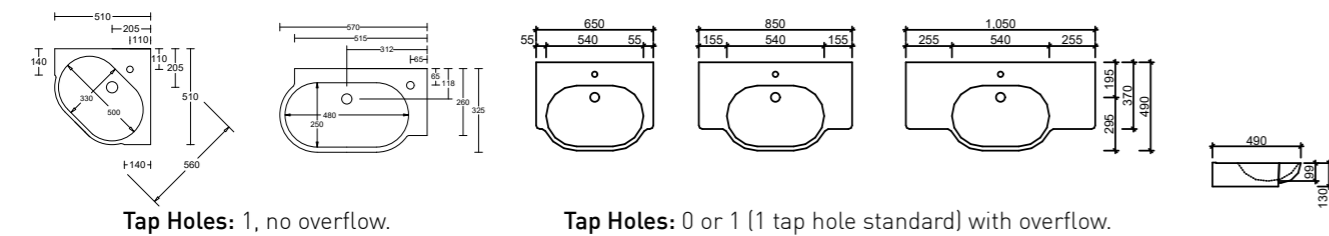

NOTE: Due to the manufacturing process ceramic tops will vary from their nominal stated sizes. Use the dimensions provided as a guide only. Due to this ceramic tops are not recommended for wall to wall installations.