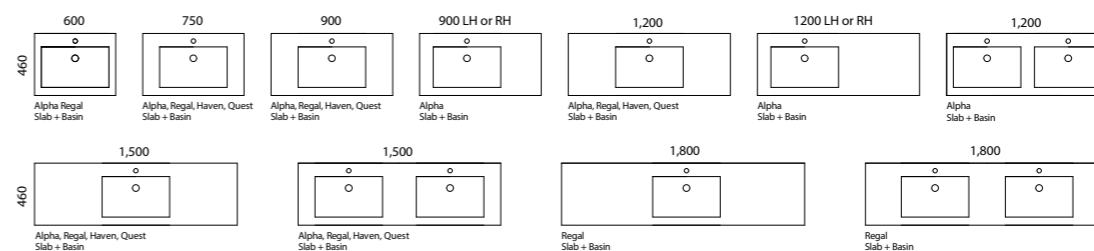

AVAILABILITY CHART | AVAILABLE IN WALL HUNG, FLOOR STANDING & LEGS

[01.] Nevada Classic Vanity 1500mm | NC151QW | $1,757 Light Grey Satin Cabinet with Quest Gloss Dolomite Top **[02.] Nevada Classic Vanity 900mm** | NC90MW | $1,910 White Satin Cabinet with Arctic White SilkSurface Top and White Gloss Rose Ceramic Basin **[03.] Nevada Classic Vanity 1200mm** | NC12AW | $1,378 White Satin Cabinet with Alpha Ceramic Top **[04.] Nevada Classic Vanity 1800mm** | NC182MW | $3,577 Black Satin Cabinet with White Crystal Boulder SilkSurface Top and White Gloss Feather Ceramic Basins **[Please refer to price lists pages for all available options.]**