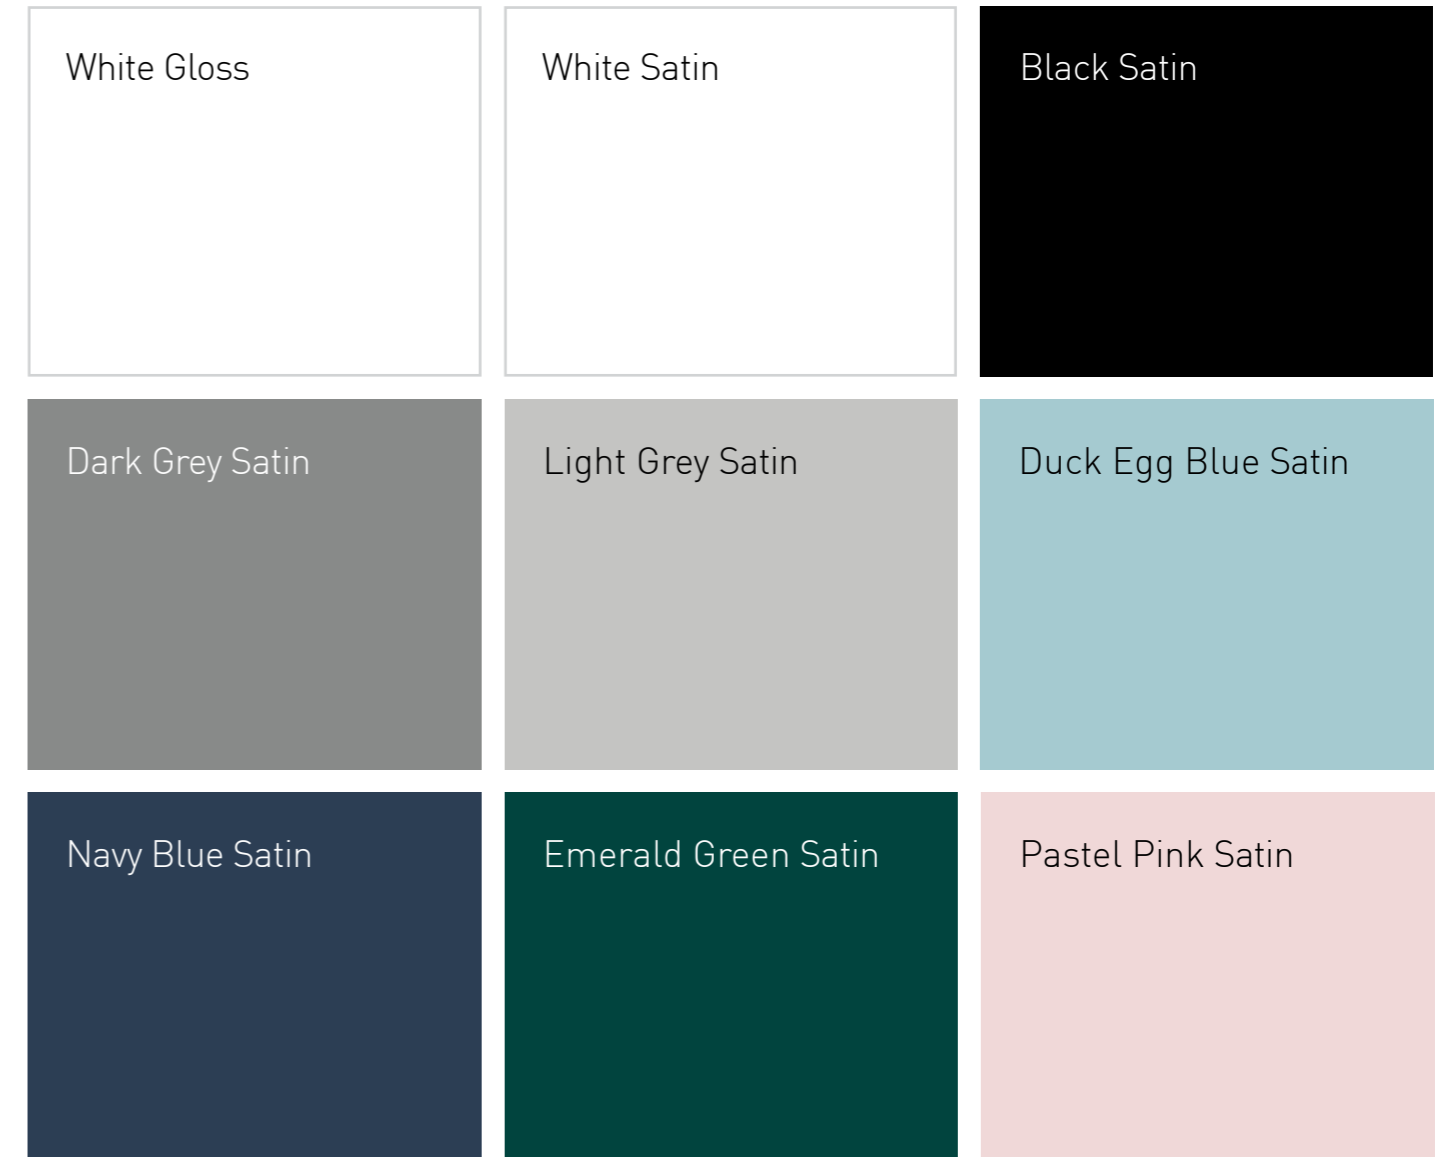

Note for Special Paint Colours: Gloss finishes look distinctly different to sample matt finishes. Painted colours can vary slightly between batches. Additional charges apply.