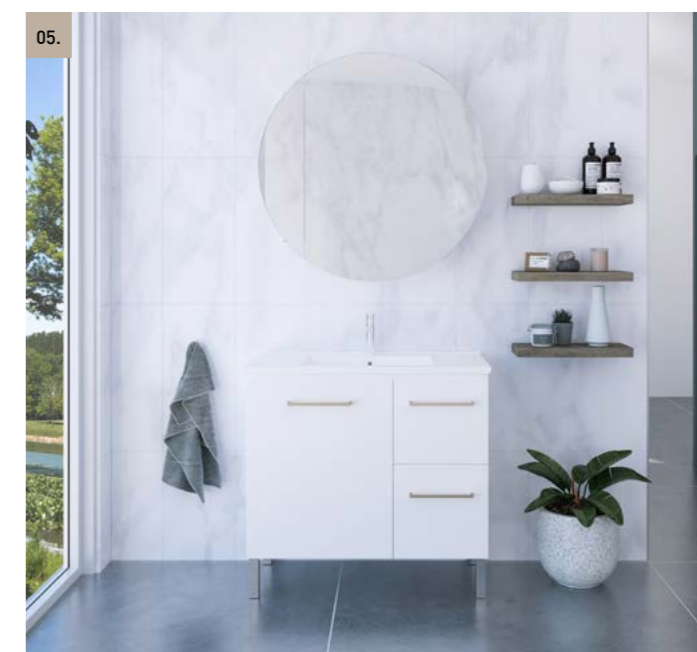

05.

FEATURES INCLUDE

Silver Inclusions 5 YEAR WARRANTY | DURABLE STEEL RUNNERS

- Classic white interior
- Durable steel runners with soft-close doors and drawers
- Cabinet available in your choice of any of our standard woodgrain or 2 pack polyurethane paint finishes
- Timberline luxury at an affordable price!
- Top options include:
  - Alpha ceramic integrated all-in-one top (selected sizes)
  - Regal acrylic integrated all-in-one top
  - Haven dolomite matt finish integrated all-in-one top (selected sizes)
  - Quest dolomite gloss finish integrated all-in-one top (selected sizes)
  - SilkSurface slab top with white gloss above counter or undermount basin/s
  - Optional upgrade to Caesarstone slab top with white gloss above counter or undermount basin/s