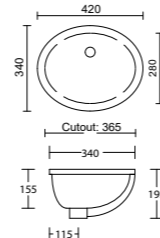

OVAL UNDERMOUNT
With overflow to front