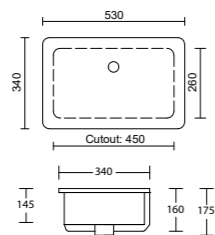

RECTANGLE UNDERMOUNT
With overflow to back