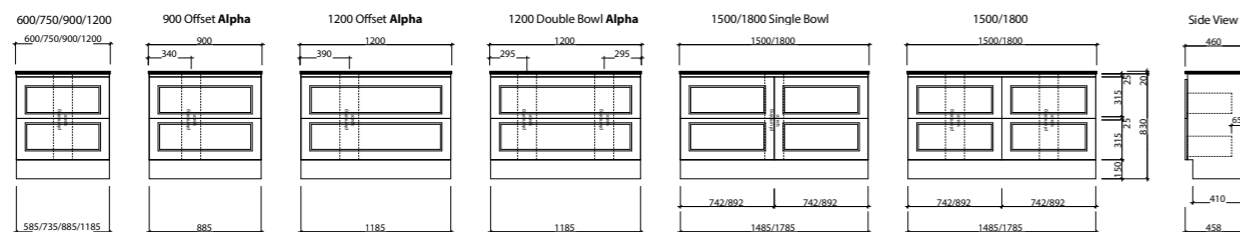

FLOOR STANDING / LEGS

NOTE: Drawer cutout for plumbing = 150mm. Cutout location varies with offset slab tops. For 1500/1800 double bowl options, plumbing space centred to each drawer for Slab tops, and for 1200 double bowl option the waste centre is 320 from each end. Waste centres for integrated tops vary, please refer to page 34 for specifications.