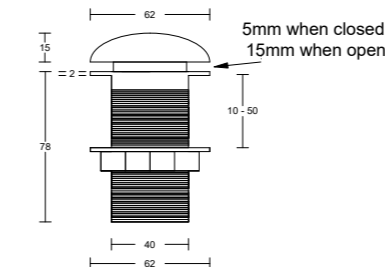

Basin Waste

ITEM	PART NO.	$
To purchase a coloured basin on its own		$364
Upgrade to coloured basin from White Gloss		$144
Add coloured waste* (see codes above)		$56
White Gloss waste*	PWTWG	$56
White Matt waste*	PWTMW	$56

*Only suitable for 32mm waste, no overflow.