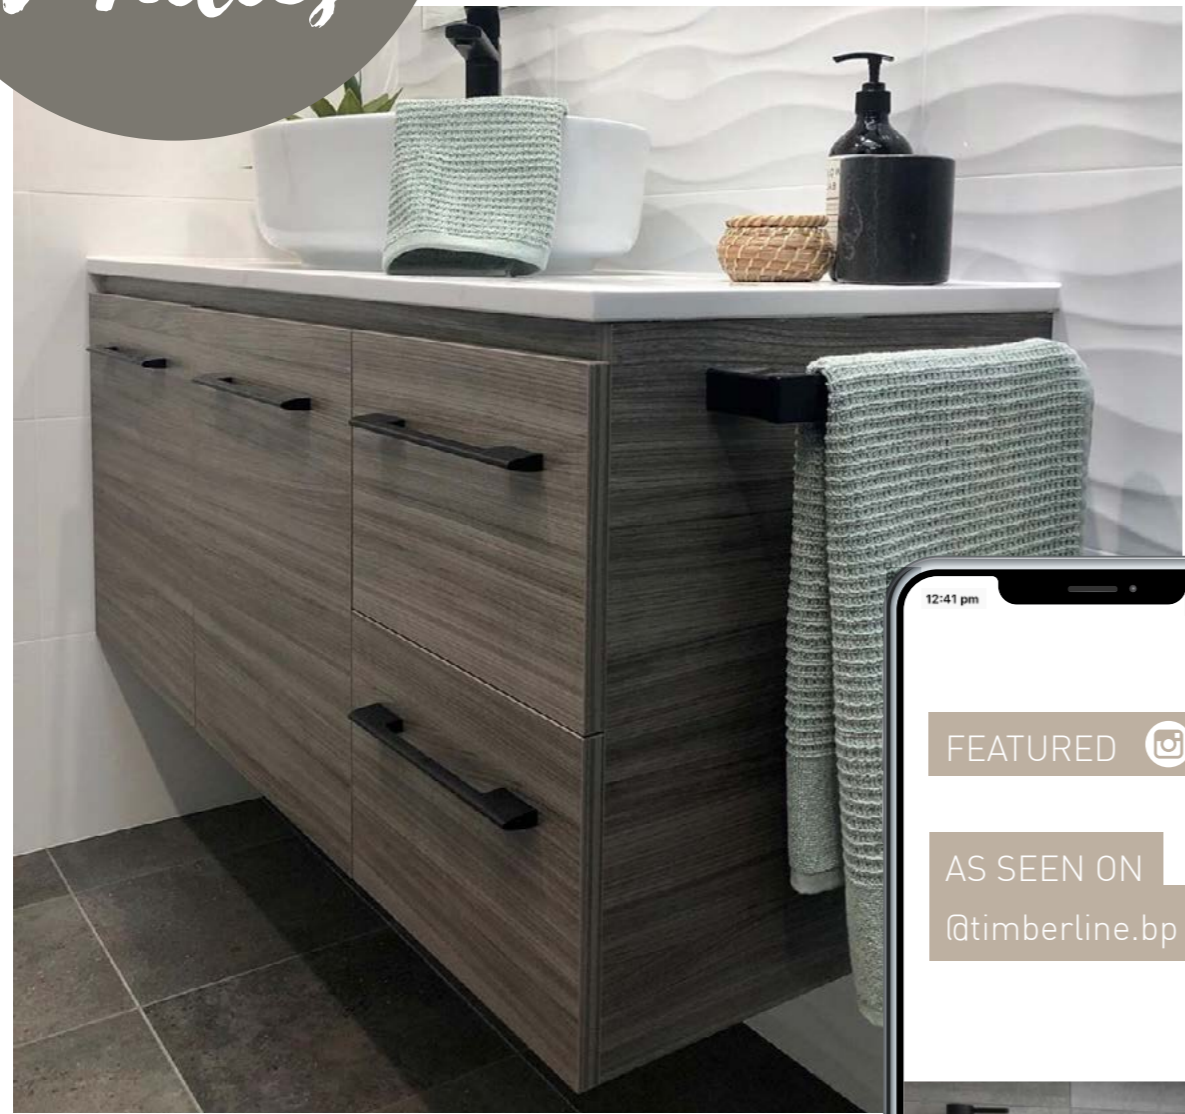

Focus on
Nevada
Vanities

Nevada vanities look stunning in these beautiful bathrooms!