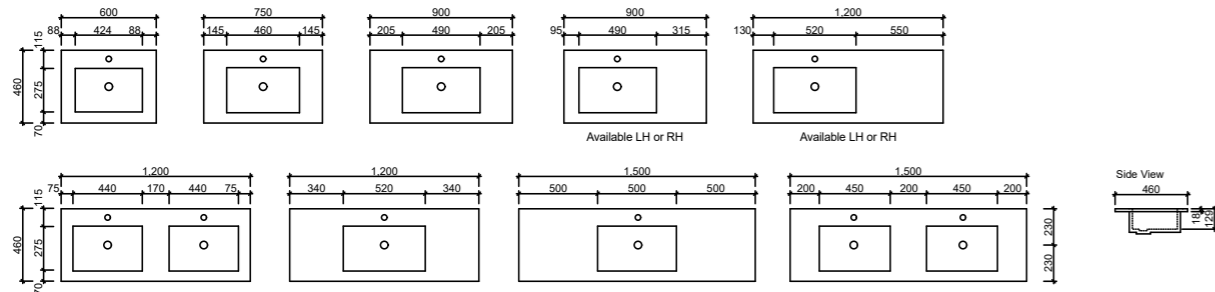

VANITY TOPS

ALPHA

Ceramic | Waste Size: 32mm with overflow | **Tapholes:** 0 (600, 750, 900 centre bowl only, 1200 sgl centre bowl only, 1500 sgl, 1500 dbl only), 1 or 3 | **Bowl Depth:** 125mm | **Top Thickness:** 20mm

Note: Due to the manufacturing process ceramic tops will vary from their nominal stated sizes. Use the dimensions provided as a guide only. Due to this ceramic tops are not recommended for wall to wall installations.

HAVEN MATT & QUEST GLOSS

Dolomite | Waste Size: 32mm with overflow | **Tapholes:** 0, 1 or 3 | **Bowl Depth:** 125mm | **Top Thickness:** 20mm