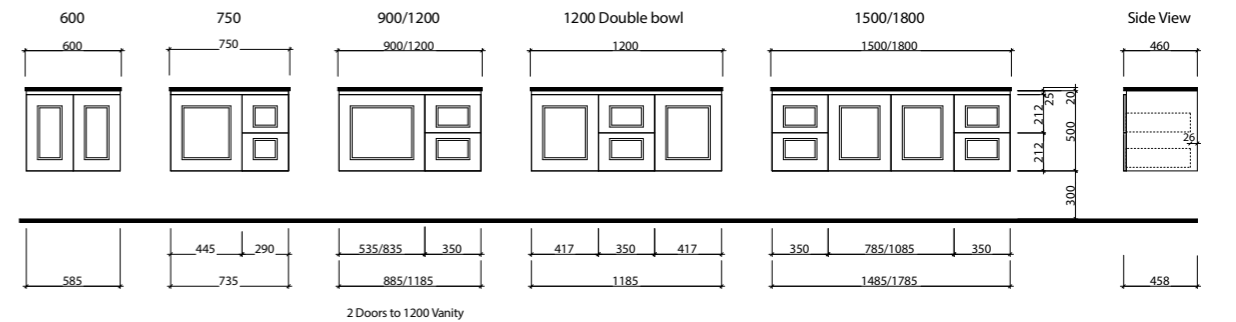

NEVADA

WALL HUNG

FLOOR STANDING / LEGS

NEVADA CLASSIC

WALL HUNG

FLOOR STANDING / LEGS

Alpha tops will vary in size due to the manufacturing process and therefore are not suitable for wall to wall installation. Waste Size: Alpha Ceramic 32mm (with overflow), Acrylic = 40mm, Ceramic Basins = 32mm (undermounts and Iconic with overflow), Haven and Quest = 32mm (with overflow).