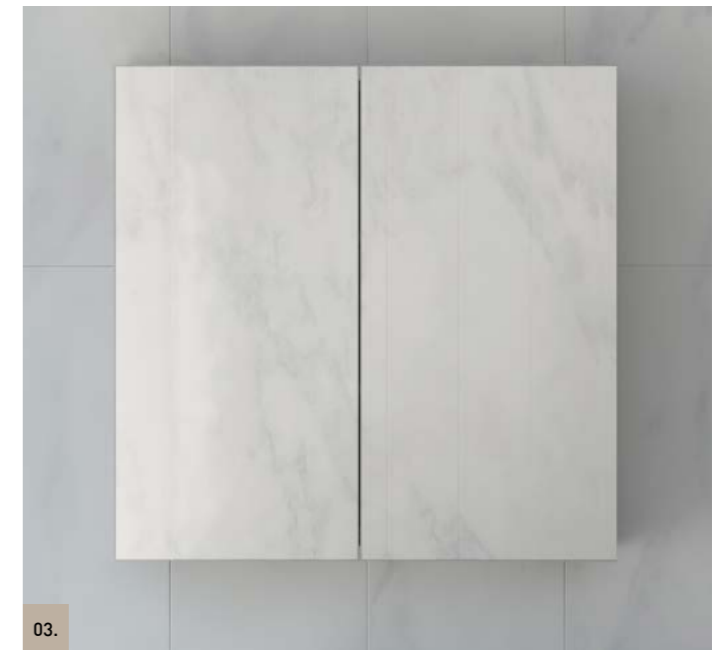

SHAVING CABINETS