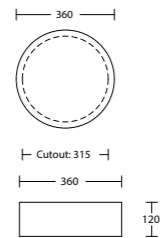

CERAMIC UNDERMOUNT BASINS

ALLURE UNDERMOUNT*
Only available with SilkSurface slab top. Offset taphole or wall mixer required