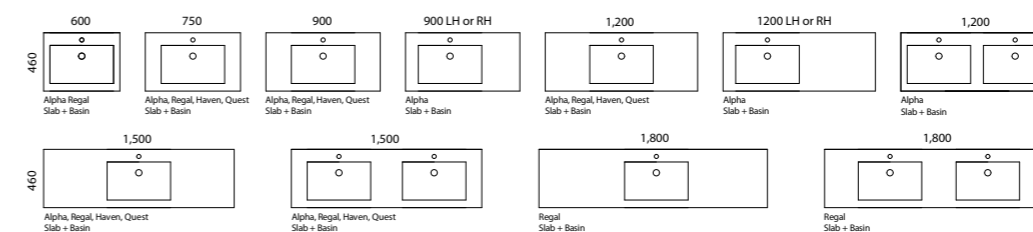

AVAILABILITY CHART | AVAILABLE IN WALL HUNG, FLOOR STANDING & LEGS

[01.] Nevada Plus Vanity 1500mm | NP152MW | $3,377 Prime Oak Cabinet with Carrara SilkSurface Top and Black Matt Allure Basins | NOTE: Shown with Coloured Basin Upgrade | BASCOLOPT | $144 per basin **[02.] Nevada Plus Vanity 1200mm** | NP12AW | $1,527 White Gloss Cabinet with Alpha Ceramic Top **[03.] Nevada Plus Vanity 900mm** | NP90MF | $2,106 White Satin Cabinet with Girgio Stone SilkSurface Top and White Gloss Feather Ceramic Basin **[04.] Nevada Plus Vanity 1500mm** | NP151MW | $3,051 Concrete Formwood Cabinet with Blanca Granite SilkSurface Top and White Gloss Myrtle Ceramic Basin **[05.] Nevada Plus Vanity 1500mm** | NP152MW | $3,377 Tasmanian Oak Cabinet with Arctic White SilkSurface Top and White Gloss Allure Ceramic Basin **[Please refer to price lists pages for all available options.]**