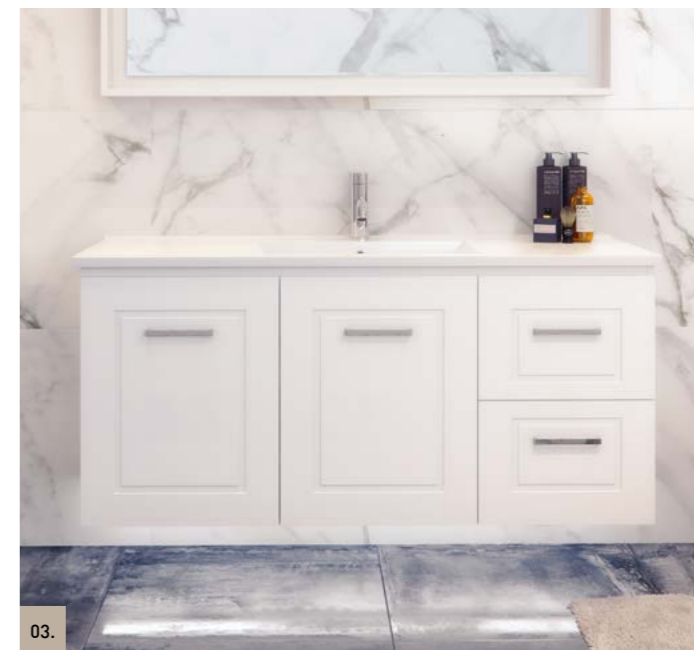

NEVADA CLASSIC

01.

02.

03.

04.

FEATURES INCLUDE

Silver Inclusions 5 YEAR WARRANTY | DURABLE STEEL RUNNERS

- Classic white interior
- Durable steel runners with soft-close doors and drawers
- Affordable elegance with Classic style routed doors and drawers, available in painted finishes only
- Option of Retro Handles, Round Knobs, D138mm Handles, Flat Knob, Leather Pull, Solid Lip 50mm, Ova 100mm & 200mm, and Fingerpull
- Top options include:
 - Alpha ceramic integrated all-in-one top (selected sizes)
 - Regal acrylic integrated all-in-one top
 - Haven dolomite matt finish integrated all-in-one top (selected sizes)
 - Quest dolomite gloss finish integrated all-in-one top (selected sizes)
 - SilkSurface slab top with white gloss above counter or undermount basin/s
 - Optional upgrade to Caesarstone slab top with white gloss above counter or undermount basin/s