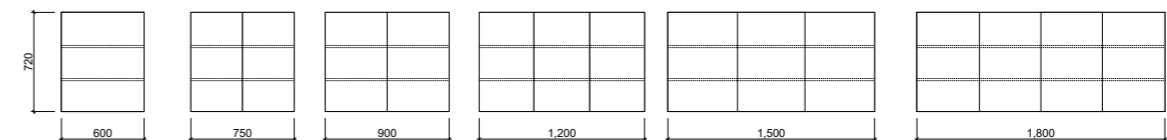

AVAILABILITY CHART

All cabinets 166mm deep. 1500mm available with 3 or 4 doors.

[01.] Tennessee Shaving Cabinet 900mm | ST90 | $771 [02.] Tennessee Shaving Cabinet 1200mm | ST12 | $1,026 [03.] Tennessee Shaving Cabinet 750mm | ST75 | $718 [04.] Tennessee Shaving Cabinet 1500mm | ST153 | $1,143 [Please refer to price lists pages for all available options.]