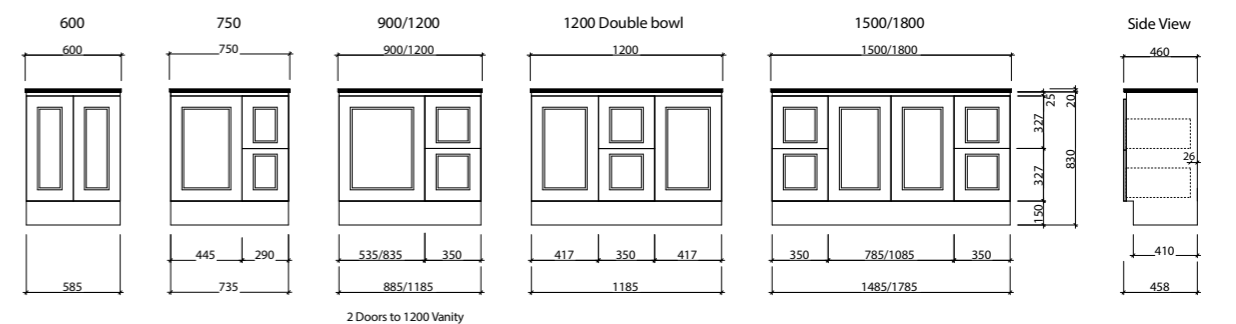

NEVADA

WALL HUNG

FLOOR STANDING / LEGS

NEVADA CLASSIC

WALL HUNG

FLOOR STANDING / LEGS

Alpha tops will vary in size due to the manufacturing process and therefore are not suitable for wall to wall installation. Waste Size: Alpha Ceramic 32mm (with overflow), Acrylic = 40mm, Ceramic Basins = 32mm (undermounts and Iconic with overflow), Haven and Quest = 32mm (with overflow).