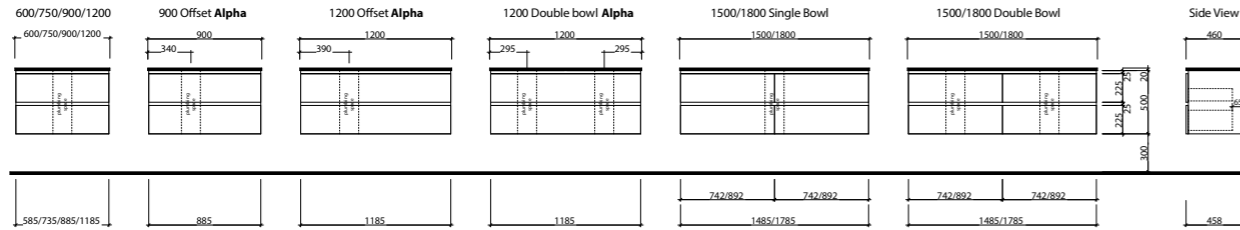

NEVADA PLUS

WALL HUNG