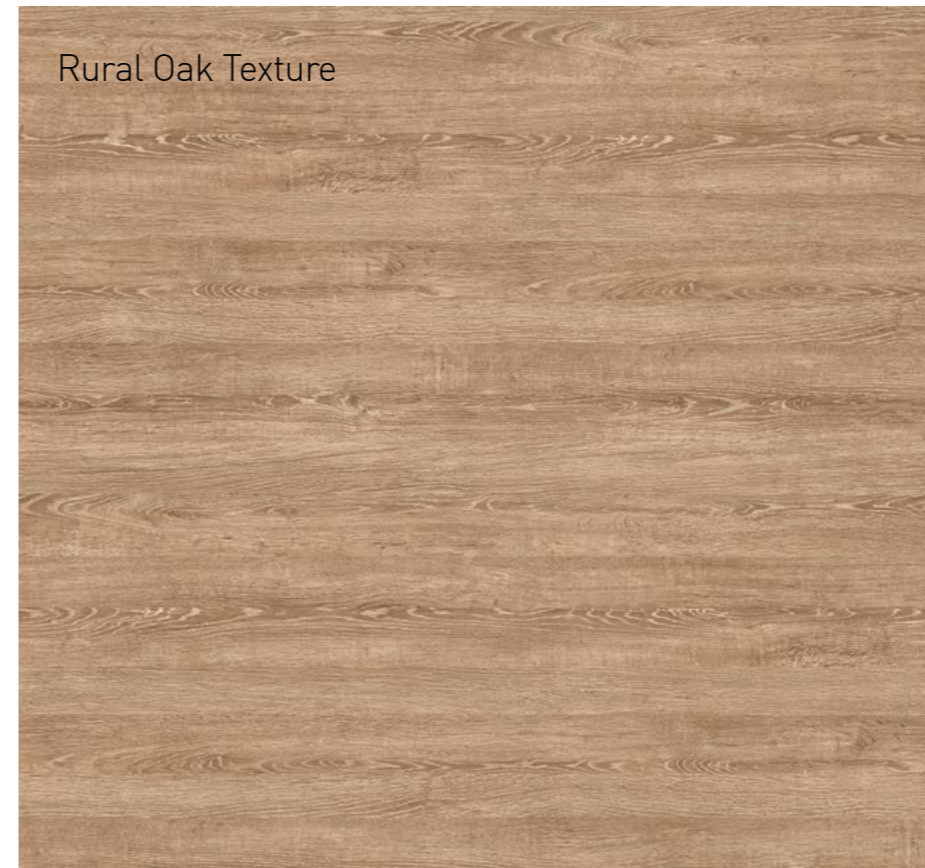

Woodgrain finishes are not available on Nevada Classic and Nevada Plus Classic.

White Painted Wood Texture

Chalky Teak Texture

Classic Oak Texture

Concrete Formwood Texture

Angora Oak Woodmatt

Rural Oak Texture