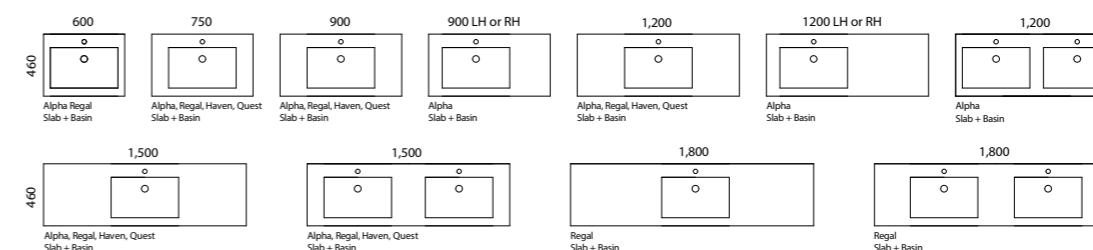

AVAILABILITY CHART | AVAILABLE IN WALL HUNG, FLOOR STANDING & LEGS

[01.] Nevada Vanity 1200mm | N12AW | \$1,030 Elegant Oak Cabinet with Alpha Ceramic Top **[02.] Nevada Vanity 900mm** | N90AW | \$860 White Satin Cabinet with Alpha Ceramic Top **[03.] Nevada Vanity 1200mm** | N122MF | \$2,207 Perugian Walnut Cabinet with Arctic White SilkSurface Top and White Gloss Florent Ceramic Basins **[04.] Nevada Vanity 1500mm** | N151MW | \$2,614 Perugian Walnut Cabinet with White Crystal Boulder SilkSurface Top and White Gloss Jupiter Ceramic Basin **[05.] Nevada Vanity 900mm** | N90AL | \$1,109 White Satin Cabinet with Alpha Ceramic Top **[Please refer to price lists pages for all available options.]**