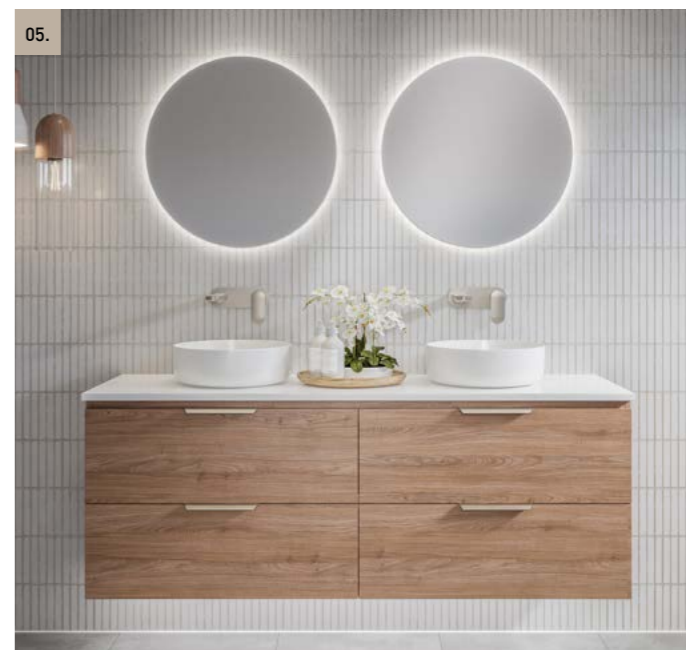

03.

FEATURES INCLUDE

Gold Inclusions 10 YEAR WARRANTY | EUROPEAN DRAWER RUNNERS

- Classic white interior with bamboo finger jointed storage trays
- Deep drawer storage soft-close full extension European drawers
- Cabinet available in your choice of any of our standard woodgrain or 2 pack polyurethane paint finishes
- Timberline luxury at an affordable price!
- Top options include:
  - Alpha ceramic integrated all-in-one top (selected sizes)
  - Regal acrylic integrated all-in-one top
  - Haven dolomite matt finish integrated all-in-one top (selected sizes)
  - Quest dolomite gloss finish integrated all-in-one top (selected sizes)
  - SilkSurface slab top with white gloss above counter or undermount basin/s
  - Optional upgrade to Caesarstone slab top with white gloss above counter or undermount basin/s