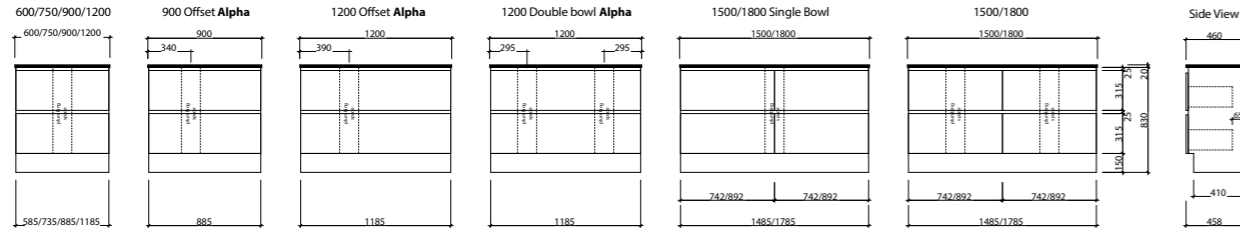

FLOOR STANDING / LEGS

NOTE: Drawer cutout for plumbing = 150mm. Cutout location varies with offset slab tops. For 1500/1800 double bowl options, plumbing space centred to each drawer for Slab tops, and for 1200 double bowl option the waste centre is 320 from each end. Waste centres for integrated tops vary, please refer to page 34 for specifications.

NEVADA PLUS CLASSIC

WALL HUNG