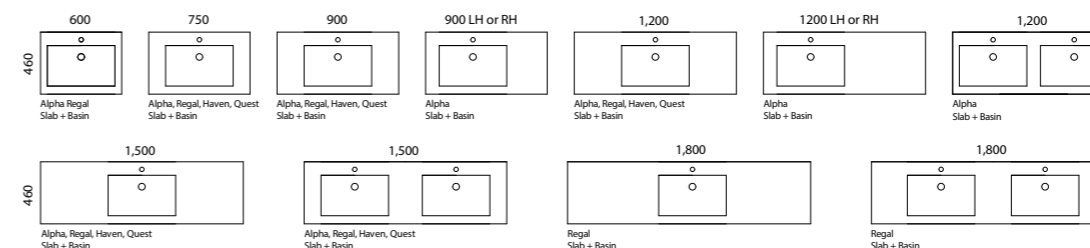

AVAILABILITY CHART | AVAILABLE IN WALL HUNG, FLOOR STANDING & LEGS

[01.] Nevada Plus Classic Vanity 1200mm | NPC12AW | \$1,876 White Satin Cabinet with Alpha Ceramic Top **[02.] Nevada Plus Classic Vanity 900mm** | NPC90MW | \$2,339 White Gloss Cabinet with Arctic White SilkSurface Top and White Gloss Rose Ceramic Basin **[03.] Nevada Plus Classic Vanity 900mm** | NPC90AF | \$1,854 White Satin Cabinet with Alpha Ceramic Top **[04.] Nevada Plus Classic Vanity 1800mm** | NPC182MW | \$4,108 Black Satin Cabinet with White Crystal Boulder SilkSurface Top and White Gloss Feather Ceramic Basins **[Please refer to price lists pages for all available options.]**