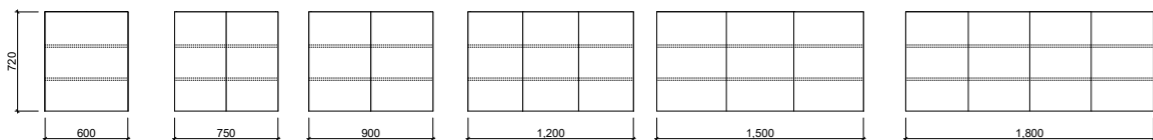

TENNESSEE SHAVER

NOTE: All cabinets 166mm deep. 1500mm available with 3 or 4 doors.