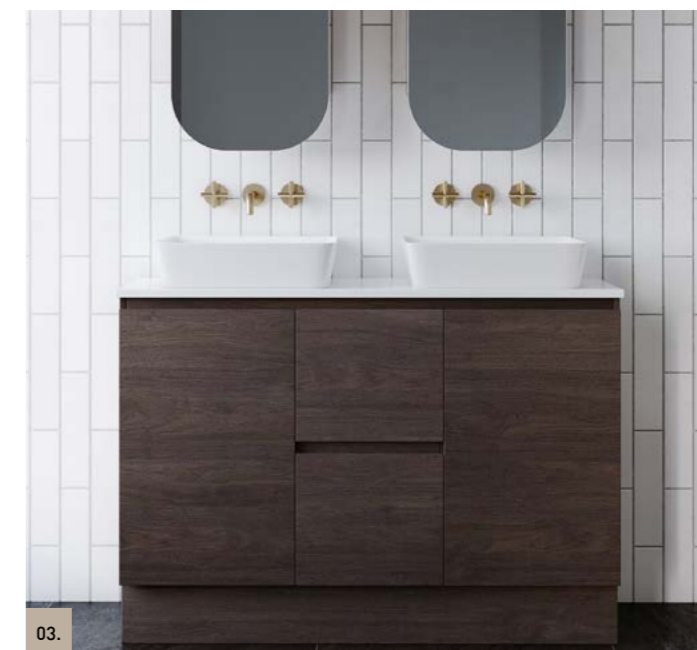

NEVADA

01.

02.

03.

04.

05.

FEATURES INCLUDE

Silver Inclusions 5 YEAR WARRANTY | DURABLE STEEL RUNNERS

- Classic white interior
- Durable steel runners with soft-close doors and drawers
- Cabinet available in your choice of any of our standard woodgrain or 2 pack polyurethane paint finishes
- Timberline luxury at an affordable price!
- Top options include:
  - Alpha ceramic integrated all-in-one top (selected sizes)
  - Regal acrylic integrated all-in-one top
  - Haven dolomite matt finish integrated all-in-one top (selected sizes)
  - Quest dolomite gloss finish integrated all-in-one top (selected sizes)
  - SilkSurface slab top with white gloss above counter or undermount basin/s
  - Optional upgrade to Caesarstone slab top with white gloss above counter or undermount basin/s

AVAILABILITY CHART | AVAILABLE IN WALL HUNG, FLOOR STANDING & LEGS

[01.] Nevada Vanity 1200mm | N12AW | $1,030 Elegant Oak Cabinet with Alpha Ceramic Top **[02.] Nevada Vanity 900mm** | N90AW | $860 White Satin Cabinet with Alpha Ceramic Top **[03.] Nevada Vanity 1200mm** | N122MF | $2,207 Perugian Walnut Cabinet with Arctic White SilkSurface Top and White Gloss Florent Ceramic Basins **[04.] Nevada Vanity 1500mm** | N151MW | $2,614 Perugian Walnut Cabinet with White Crystal Boulder SilkSurface Top and White Gloss Jupiter Ceramic Basin **[05.] Nevada Vanity 900mm** | N90AL | $1,109 White Satin Cabinet with Alpha Ceramic Top **[Please refer to price lists pages for all available options.]**