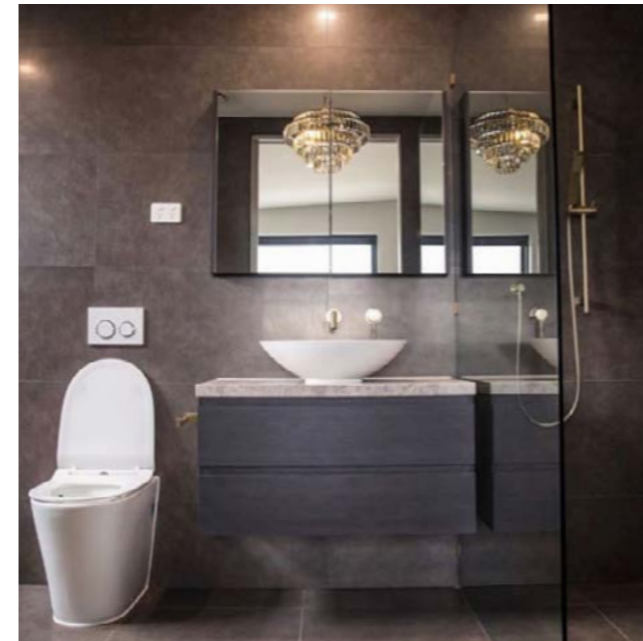

Focus on
Nevada
Vanities

Nevada vanities look stunning in these beautiful bathrooms!

*Focus on
Nevada Plus
Vanities*

Nevada Plus vanities create space and contrast in these settings!

NEVADA 600mm

WALL HUNG			FLOOR STANDING			LEGS		
CABINET WITH	PART NO.	RRP	CABINET WITH	PART NO.	RRP	CABINET WITH	PART NO.	RRP
Alpha Ceramic Top	N60AW	\$725	Alpha Ceramic Top	N60AF	\$810	Alpha Ceramic Top	N60AL	\$984
Regal Acrylic Top	N60RW	\$899	Regal Acrylic Top	N60RF	\$984	Regal Acrylic Top	N60RL	\$1,158
20mm SilkSurface Top with White Gloss Ceramic Above Counter Basin	N60MW	\$1,361	20mm SilkSurface Top with White Gloss Ceramic Above Counter Basin	N60MF	\$1,494	20mm SilkSurface Top with White Gloss Ceramic Above Counter Basin	N60ML	\$1,668
20mm SilkSurface Top with White Gloss Ceramic Under Counter Basin	N60MW-U	\$1,621	20mm SilkSurface Top with White Gloss Ceramic Under Counter Basin	N60MF-U	\$1,754	20mm SilkSurface Top with White Gloss Ceramic Under Counter Basin	N60ML-U	\$1,928
No Top	N60XW	\$592	No Top	N60XF	\$719	No Top	N60XL	\$893