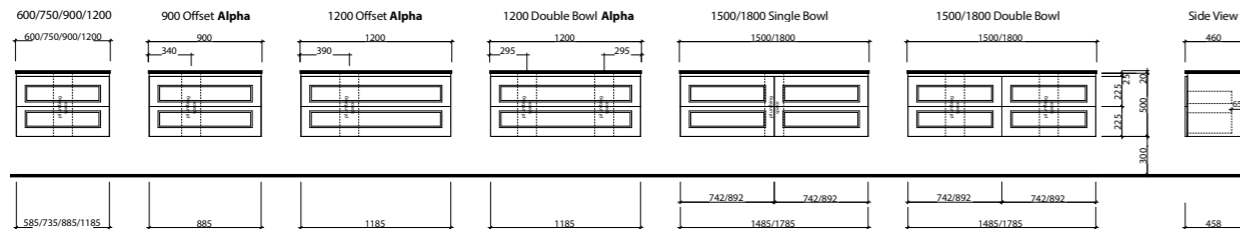

NEVADA PLUS

WALL HUNG

FLOOR STANDING / LEGS

NOTE: Drawer cutout for plumbing = 150mm. Cutout location varies with offset slab tops. For 1500/1800 double bowl options, plumbing space centred to each drawer for Slab tops, and for 1200 double bowl option the waste centre is 320 from each end. Waste centres for integrated tops vary, please refer to page 34 for specifications.

NEVADA PLUS CLASSIC

WALL HUNG

FLOOR STANDING / LEGS

NOTE: Drawer cutout for plumbing = 150mm. Cutout location varies with offset slab tops. For 1500/1800 double bowl options, plumbing space centred to each drawer for Slab tops, and for 1200 double bowl option the waste centre is 320 from each end. Waste centres for integrated tops vary, please refer to page 34 for specifications.

TENNESSEE SHAVER

NOTE: All cabinets 166mm deep. 1500mm available with 3 or 4 doors.

WHAT MAKES OUR FURNITURE SPECIAL?

TONGUE AND GROOVE JOINTING

All the solid backs and bases are assembled with a tongue and groove joint with multiple cam fix points. This creates exceptional strength and durability, particularly for wall mounted cabinets. The tongue and groove joint prevents the side from pulling away from the back when pressure is placed on the vanity top.

SOLID VANITY BACK

At Timberline we always use a full 16mm solid back. This ensures the greatest stability for our vanities and makes mounting and installing a breeze. We never use a 3mm paper lined MDF back.

SOFT-CLOSE HINGES

Only the best European fully adjustable hinges are used. This allows them to be easily adjusted and offer a long life span. All hinges include built in soft-close mechanisms.

CONSTRUCTION BRACKETS

Specially designed internal brackets make a neat and strong finish which is much, much stronger than ugly staple blocks.

MOISTURE RESISTANT BOARD