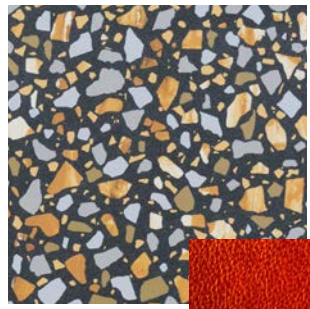

reveal your personality