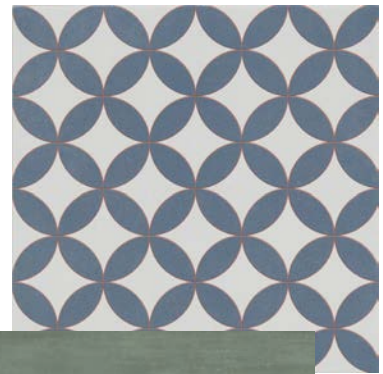

express

yourself with colors

Unconventional PROJECTS