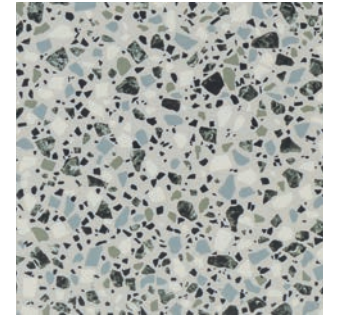

## COLORI / COLORS

NORDIC SAND

DEEP PINK

MOUNTAIN LAKE

CLASSIC SHADES

MINERAL BLUE

SAFFRON TERRACOTTA