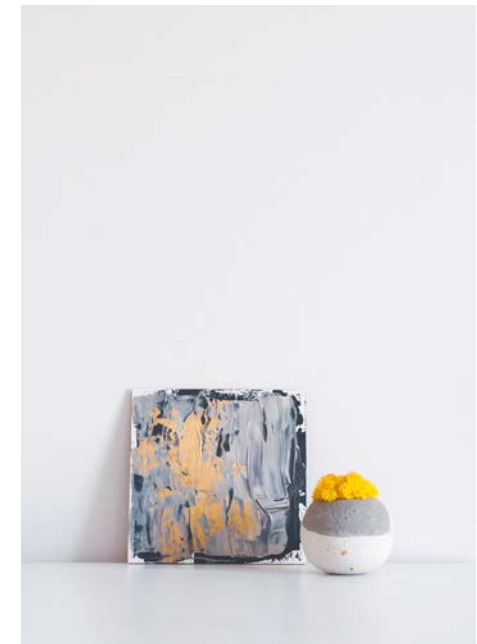

reveal your personality