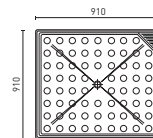

BELLA (P. 24)
910 x 910 x 335 mm (69L)

WARRANTY PERIODS

Decina offers the following comprehensive warranties from the date of purchase, on the materials and manufacturing of the relevant products featured in this brochure. Warranty terms and conditions apply, for full details visit decina.com.au

BATHS & SPA BATHS	WARRANTY
Acrylic Inset/Island Baths & Shower Baths	15 years replacement product or parts /1 years parts & labour
EZI Frames/Base Support Frames/EZI Feet	15 years replacement product or parts /1 years parts & labour
Freestanding Baths	10 years replacement product or parts /1 year parts & labour
Spa Bath Shells & Pipework	10 years replacement product or parts /1 year parts & labour
Pressed Metal Baths	5 years replacement product or parts /1 year parts & labour
Spa Bath Pump	5 years replacement product or parts /1 year parts & labour
Spa Bath Jets/Fittings	5 years replacement product or parts /1 year parts & labour
Bath Wastes & Overflow Kits	1 year replacement product or parts
Bath Headrests	1 year replacement product or parts
Bath 40mm Pop-Up Removable Waste (WA001)	Lifetime replacement product or parts
SHOWERS, SHOWER SCREENS/SYSTEMS	WARRANTY
Shower Bases	10 years replacement product or parts /1 year parts & labour
Shower Towers	7 years replacement product or parts /1 year parts & labour
Shower Walls	5 years replacement product or parts /1 year parts & labour
Shower Screens/Panels	5 years replacement product or parts /1 year parts & labour
Shower Screen Seals	1 year replacement product or parts
Shower Wastes	1 year replacement product or parts

For more information & to view the full Decina range visit decina.com.au or call 1300 332 462.

Due to limitations in printing and photography processes the products and colours in this brochure are indicative only. Due to ongoing product development Decina reserves the right to vary specifications or delete models without prior notification. Whilst all care has been taken to provide accurate information at the time of print February 2021, Decina takes no responsibility for printing errors or inaccuracies. All dimensions listed are nominal and subject to manufacturing tolerances and may vary +/-6mm. We strongly recommend installation does not commence until after delivery. All bath litres shown are approx. & measured 200mm below the bath rim. **Copyright Decina Bathroomware Pty Limited ABN 39845 084 033**