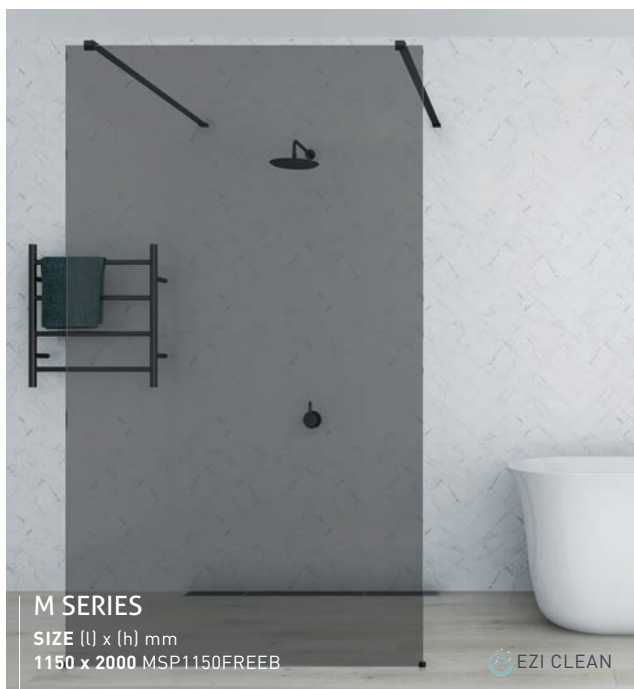

SIZE (w) x (h) mm	
CLEAR GLASS/CHROME FITTINGS	TINTED GLASS/CHROME FITTINGS
1150 x 2000 MSP1150FREE	MSP1150FREEBC

SIZE (l) x (h) mm	
CLEAR GLASS/BLACK FITTINGS	TINTED GLASS/BLACK FITTINGS
1150 x 2000 MSP1150FREECB	MSP1150FREEB

SHOWER BRACE 1050mm (can be cut down to size)