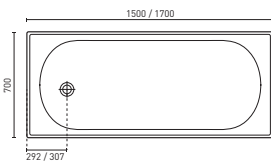

PRESSED METAL BATHS

GEORGIA (P. 23)
1500 x 700 x 360 mm (65L)
1700 x 700 x 360 mm (75L)