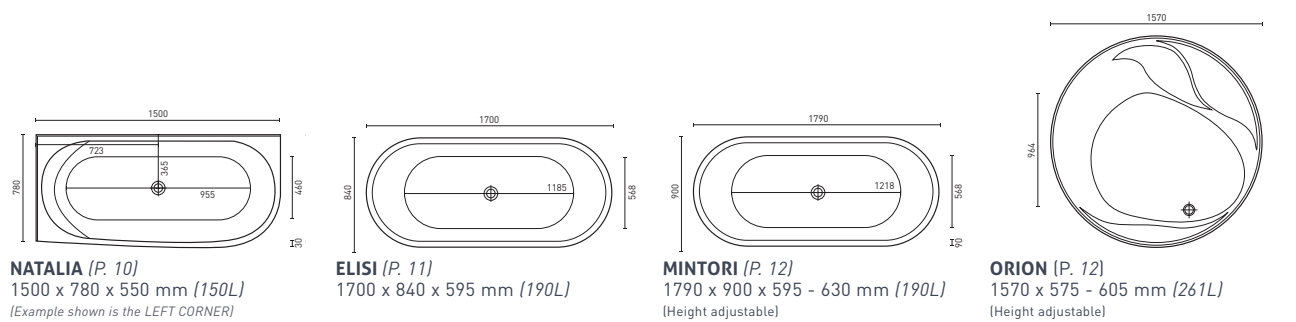

FREESTANDING SPA BATHS