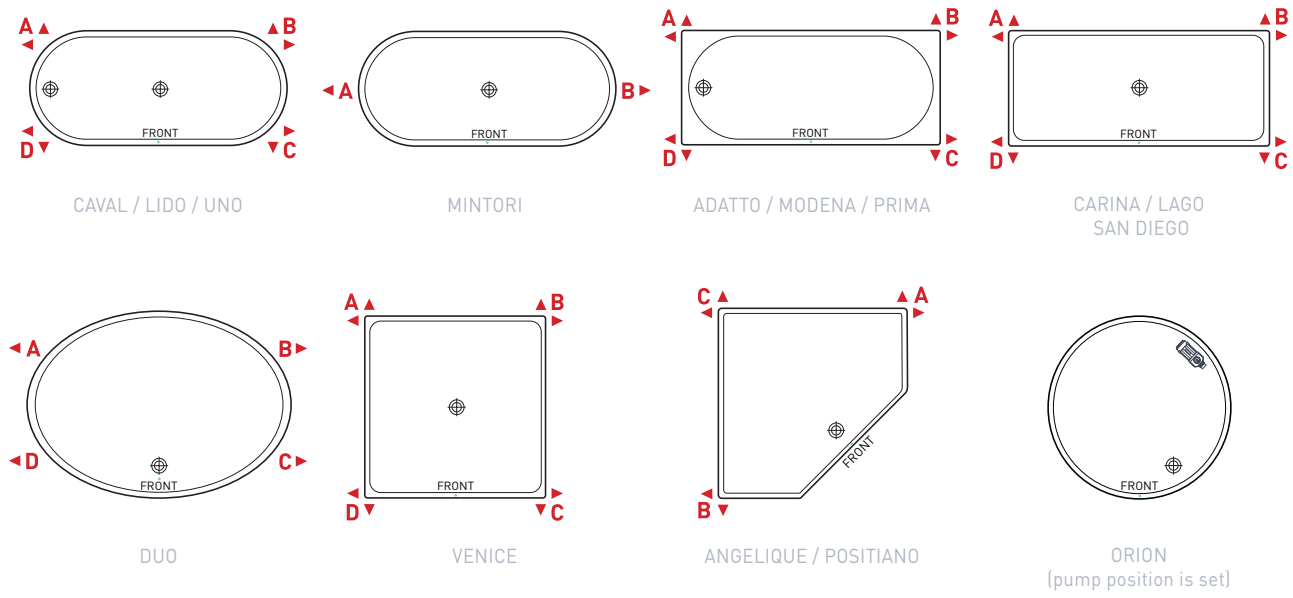

--- Please refer to the technical drawings before choosing your spa pump position, as spa bath waste & pump positions CAN'T be customised ---

1. CIRCLE YOUR PUMP POSITION A / B / C / D ON THE DIAGRAM

300mm of pipework & 2 elbows are supplied to install the pump in the correct orientation. If extra pipework is required, how much? _____mm (max. recommended distance between the spa bath & pump is 1.2m)

2. CROSS (X) YOUR SHOWER HEAD POSITION ON THE DIAGRAM (if applicable)

Spa pump controls cannot be on the same end as the shower.

CUSTOMER NAME: _____ CUSTOMER SIGNATURE: _____

CUSTOMER EMAIL: _____ CUSTOMER PHONE NO: _____

*Whilst every effort is made to adhere to published jet & fittings positions, variation to specifications may occur without notice.