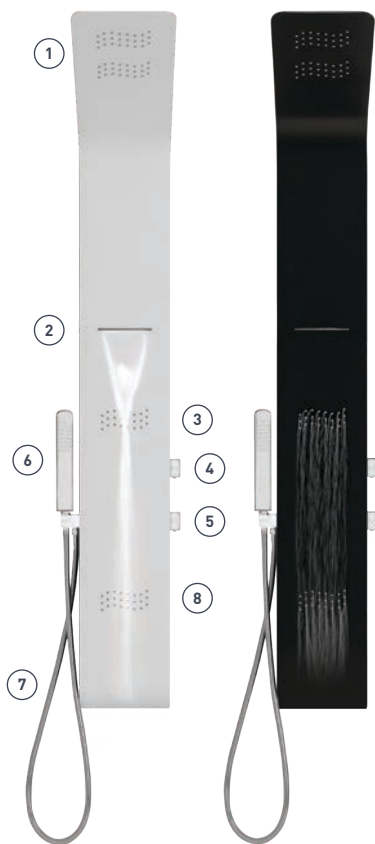

### SOFIA

SIZE (h) x (w) x (d) mm  
1400 x 200 x 460 SOSPW

**SOFIA**

ALL-IN-ONE SHOWER TOWER - Matte Black & Matte White  
WELS 4 Star (7L/Min)

1 Natural Rainfall Shower. 2 Cascading Waterfall Outlet. 3 Ergonomic Body Massage Jets (x24 Upper Body). 4 Four-Way Shower Function Diverter. 5 Perfect Temperature Control. 6 Versatile Hand Shower. 7 Flexible 1.5m Stainless Steel Hand Shower Hose. 8 Ergonomic Body Massage Jets (x24 Lower Body).