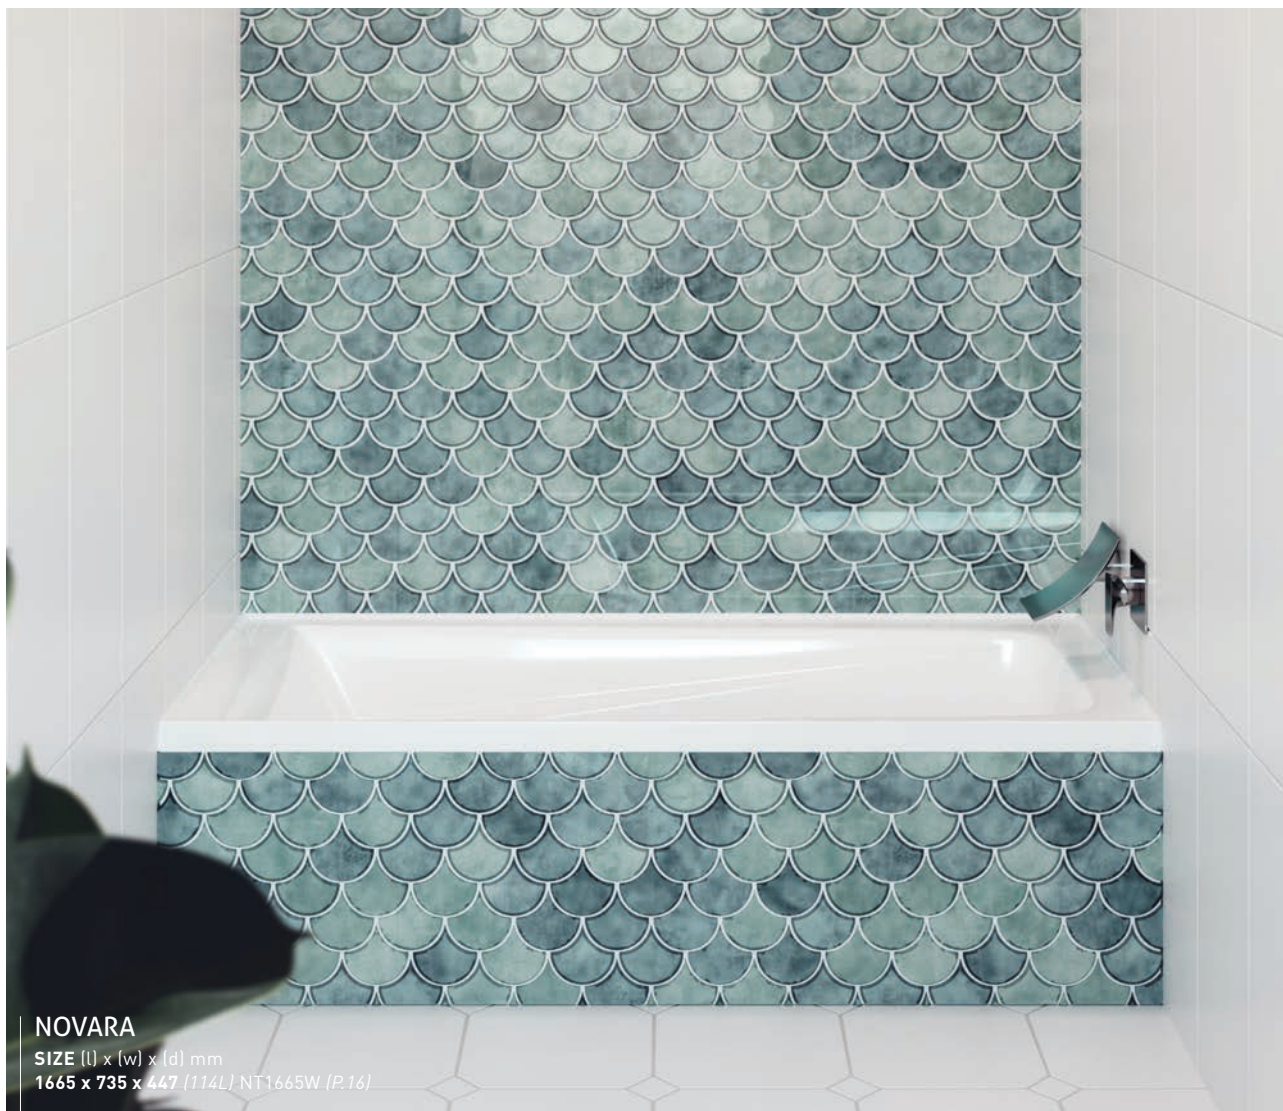

15

NOVARA

SIZE (l) x (w) x (d) mm
1665 x 735 x 447 (114L) NT1665W (P.16)

BATHS

- Sanitary grade acrylic
- Steel rod reinforced rim
- Double reinforced timber & fibreglass base board
- **15 YEAR WARRANTY**
- AS 2023:1995

SANTAI SPA BATHS

- Relaxing massage action
- 10 low profile Mod Jets
- Power & air controls on the bath rim
- 750-watt auto heat boost pump
- **10 YEAR WARRANTY** (on spa shell)
- **5 YEAR WARRANTY** (pump, jets & fittings)
- AS 3861:1991

CONTOUR SPA BATHS

- Reflexology massage action
- 12 flush C-Lenda™ Jets
- Sensa-touch pad control
- 750-watt 3-stage heat boost pump
- Pillow headrest
- **10 YEAR WARRANTY** (spa shell)
- **5 YEAR WARRANTY** (pump, jets & fittings)
- AS 3861:1991

DOLCE VITA SPA BATHS

- Hydrotherapy massage action
- 16 flush C-Lenda™ Jets
- Spa key remote control
- 1100-watt heat boost pump
- Base support frame
- Pillow headrest
- Chrome, black or white jets with a stainless-steel trim
- **10 YEAR WARRANTY** (spa shell)
- **5 YEAR WARRANTY** (pump, jets & fittings)
- AS 3861:1991

BASE FRAME

EZI FRAME

EZI FEET