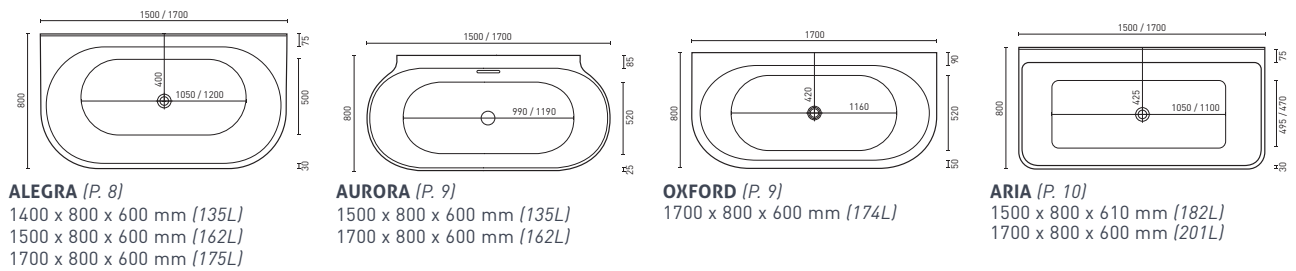

BACK-TO-WALL/CORNER FREESTANDING BATHS