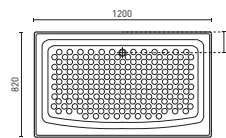

SHOWER BATHS

AZZURRO (P. 24)
1200 x 820 x 425 mm (116L)