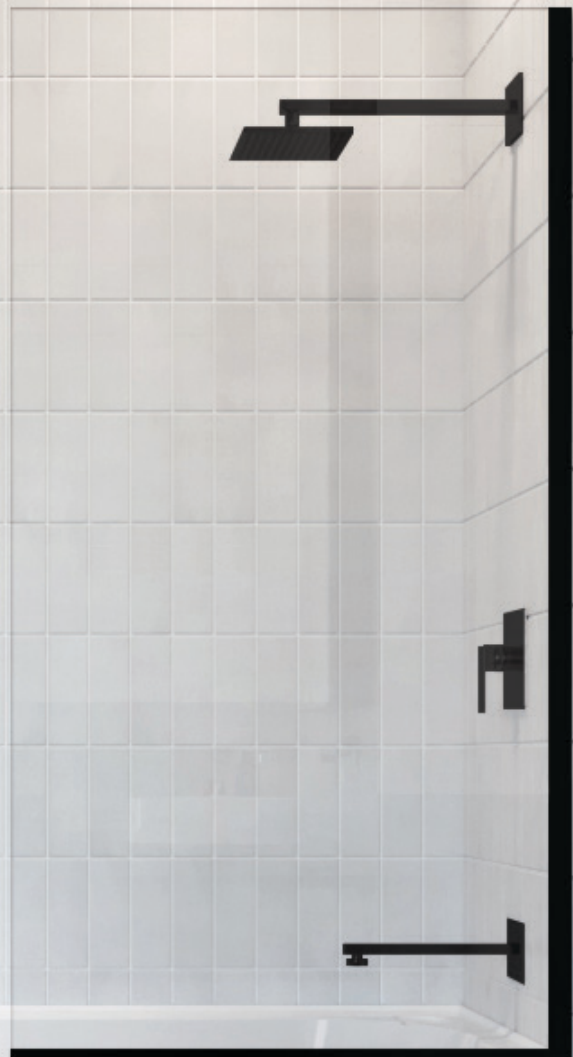

BATH SHOWER COLLECTION

Decina's bath shower screens offer innovative space saving designs that combine the best value & quality products, with several installation applications to suit your needs.

- Seals & strips are anti-fungal & UV resistant
- Screens feature an easy install gasket wall system
- Wall channels have caps for easy cleaning
- Screens feature a drip strip

EZI CLEAN is an exclusive coating on all Decina shower screens. This unique, premium glass treatment prevents the build-up of soap scum reducing cleaning time considerably.

5 YEAR WARRANTY

SHOWER SCREENS *Made to AS 1288:2006*

FITZROY

SIZE (w) x (h) mm
800 x 1500 FIPPB

BEST SELLER

EZI CLEAN

FITZROY

PIVOT PANEL BATH SHOWER SCREEN - 6mm Toughened Glass, Black Fittings/Clear Glass

This striking pivot panel is a perfect solution for shower bath applications. Easy to install & suitable for most rectangular inset baths with a tile bead.

- Panel swings through 180°
- Concealed channel fixings