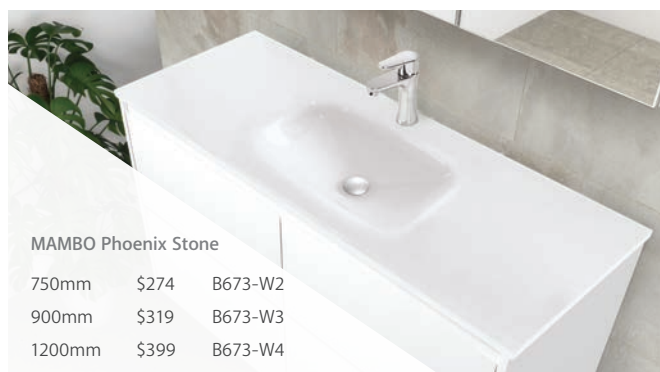

DOLCE Ceramic

750mm	\$150	TCL75
900mm	\$179	TCL90
1200mm	\$299	TCL120

ROTONDO Ceramic

750mm	\$150	ROT75
900mm	\$179	ROT90
1200mm	\$299	ROT120

VANESSA Poly-Marble

750mm	\$160	75VAN
900mm	\$185	90VAN
1200mm	\$249	120VAN

MAMBO Phoenix Stone

750mm	\$274	B673-W2
900mm	\$319	B673-W3
1200mm	\$399	B673-W4

MAMBO ICE Glass

750mm	\$274	B673-C2
900mm	\$319	B673-C3
1200mm	\$399	B673-C4

MAMBO BLACK Glass

750mm	\$274	B673-B2
900mm	\$319	B673-B3