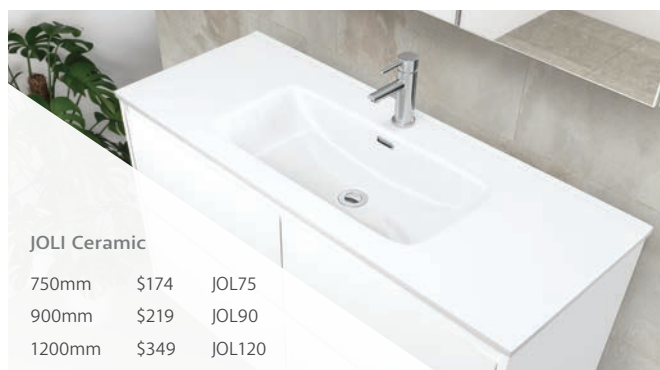

DOLCE Ceramic

2) SELECT YOUR TOP

MOULDED BASIN-TOPS

Low profile tops that are easy to clean. Prices and codes shown are for 1 tap hole only.
Please contact your retailer for other tap hole options, or visit: fienza.com.au

JOLI Ceramic

750mm	$174	JOL75
900mm	$219	JOL90
1200mm	$349	JOL120