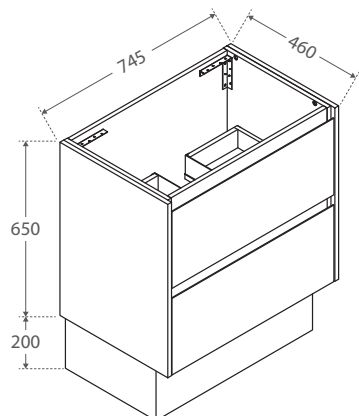

Matte Black

750	\$180	IN75B
900	\$200	IN90B
1200	\$240	IN120B

AMATO Vanity Cabinet Specifications

For full cabinet specifications please visit our website: fienza.com.au

750 with solid panels / metal frames