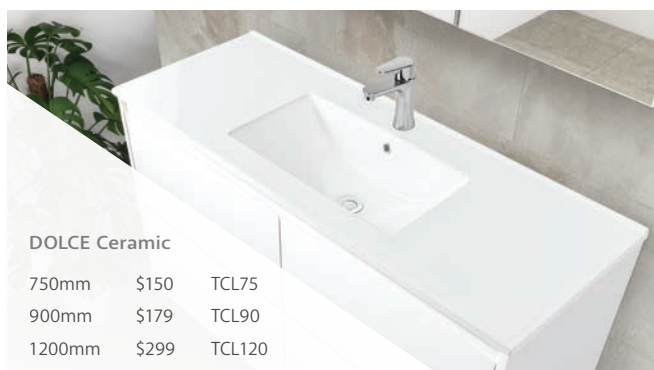

DOLCE Ceramic

750mm	$150	TCL75
900mm	$179	TCL90
1200mm	$299	TCL120