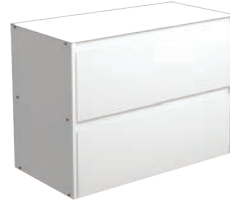

900 MATTE WHITE

$635 90BW-C