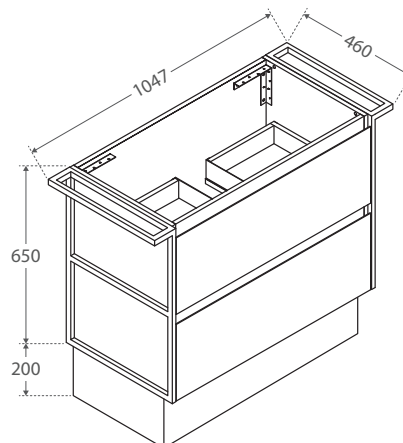

900 with twin towel rail frames