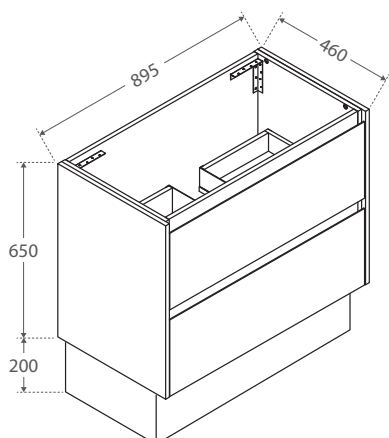

900 with solid panels / metal frames