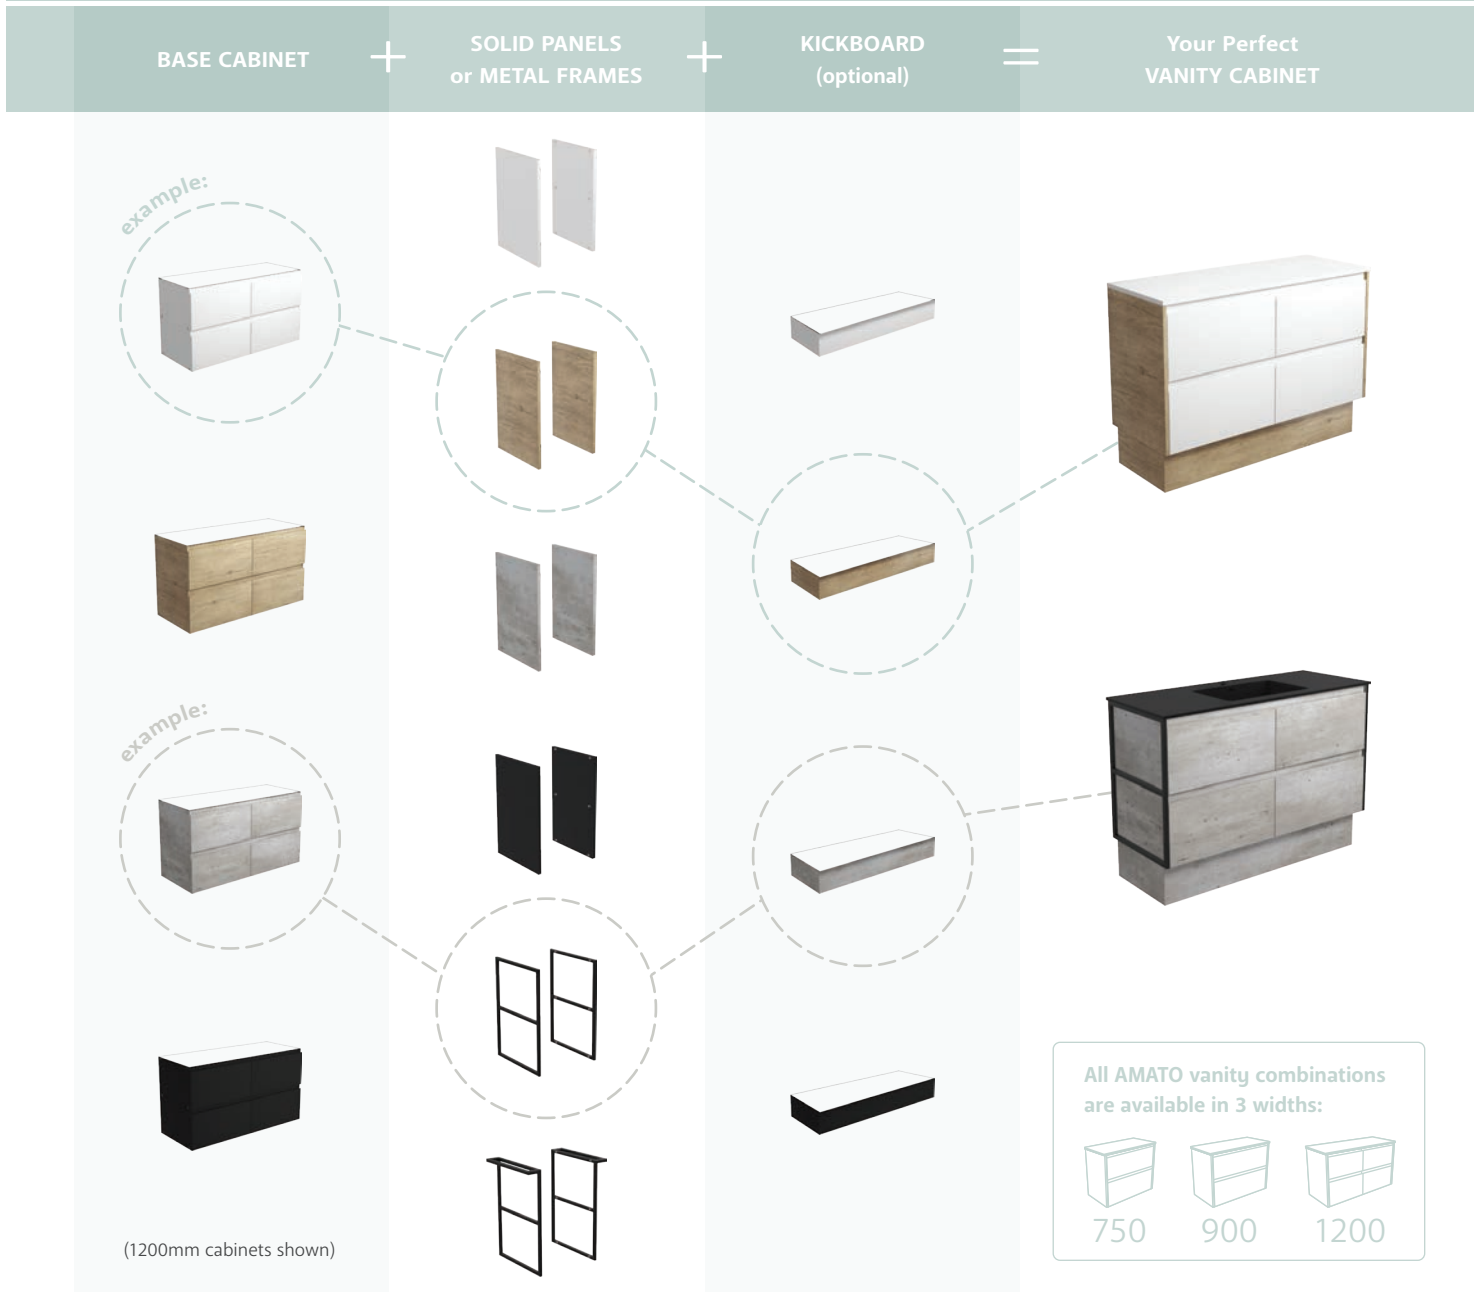

With 24 possible combinations, you can create a unique vanity cabinet perfectly matched to your style of bathroom.

Your Vanity
YOUR WAY

All prices are Recommended Retail Prices (RRP) including GST. Prices are subject to change or correction without notification. Consumers should enquire with a retailer for actual pricing. All information is provided on an E&OE basis (Errors and Omissions Excepted). Always check fienza.com.au for the latest, up-to-date product information. Images in this brochure are shown with mixers, accessories and/or other furniture which is not included in the price, and such products may not be available within our range.

YOUR VANITY, YOUR WAY

With 24 possible combinations, creating a unique style is easy.

INNER BEAUTY

Interior drawers are colour matched to the external finish for a premium look inside and out.

FULL EXTENSION, SOFT-CLOSE DRAWER RUNNERS

Durable steel drawer runners fully extend to provide easy access to your personal items. All fittings are soft closing for smooth and silent operation.

SUSTAINABLE TIMBER

The raw timber material used in the construction of an AMATO vanity cabinet is sourced from sustainable, managed plantation forests. Our manufacturing partners hold full Forest Stewardship Council® (FSC®) Chain of Custody certification.