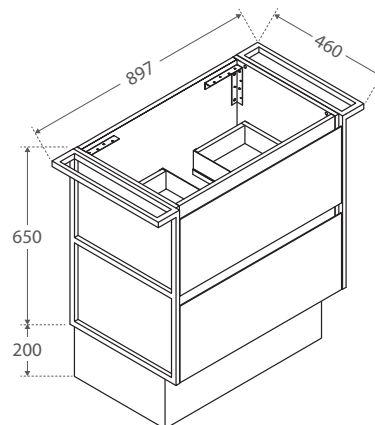

750 with twin towel rail frames