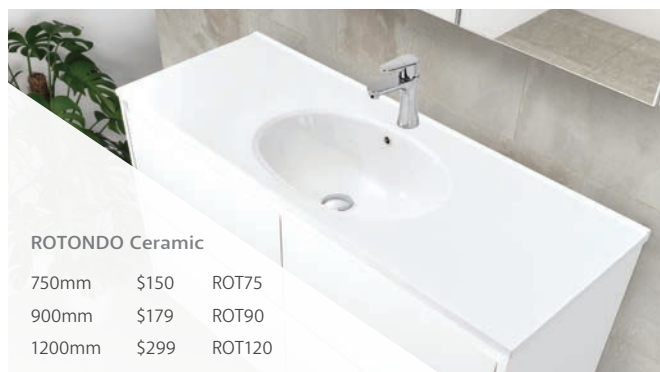

VANESSA Poly-Marble

ROTONDO Ceramic

750mm	$150	ROT75
900mm	$179	ROT90
1200mm	$299	ROT120