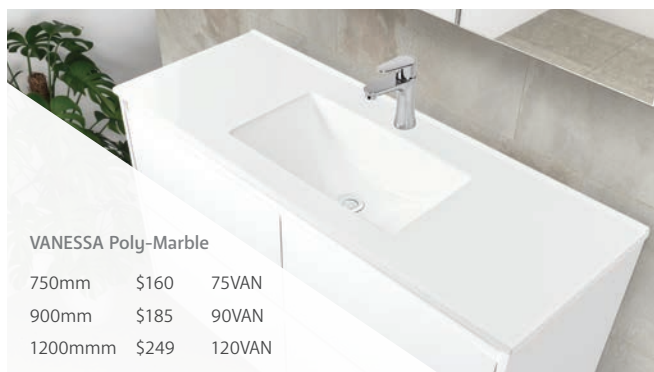

VANESSA Poly-Marble

750mm	$160	75VAN
900mm	$185	90VAN
1200mm	$249	120VAN