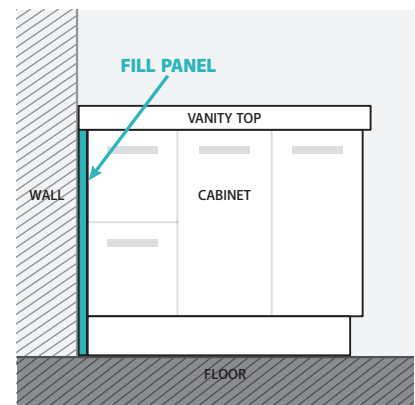

UNICAB™ (All cabinet sizes)

Note: Cabinet styles AMATO, EDGE, FINGERPULL, HAMPTON, MANU & QUEST do not require handles.

Aluminium Pull-Channel Sets

For QUEST cabinets only

Legs

Available in various heights & finishes, you have the option to install your cabinet on legs rather than kickboard.

Fill Panels

When your vanity is installed beside a wall, this panel fills the gap between the protruding basin-top and the cabinet to provide a clean and tidy finish.

For shorter cabinets, the panel can be trimmed to the size you need.

Size (WxHxD):
50 x 880 x 18mm