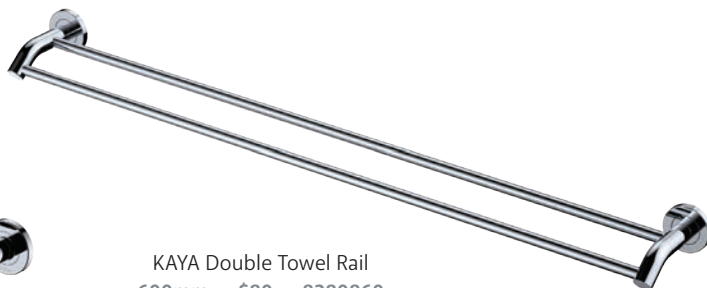

KAYA Hob-Mounted Fixed Bath/Basin Outlet
WELS 5 Star rated, 5L/min
\$99 • 228111

KAYA Wall Mixer, Small Round Plate
\$140 • 228101

KAYA UP Wall Mixer, Small Round Plate
\$160 • 228114

KAYA Wall Diverter Mixer, Small Round Plates
\$260 • 228102-4

KAYA Wall Mixer, Large Round Plate
\$160 • 228101-3

KAYA UP Wall Mixer, Large Round Plate
\$180 • 228114-3

KAYA Wall Diverter Mixer, Large Round Plate
\$240 • 228102

SUPER STRONG ACCESSORIES

With up to 5 fixing points per wall mount on your KAYA accessory, you get long-term durability and strength – no damaged walls.

Customise with
SANSA Soft Square
Cover Plates
\$5 • 82811

KAYA Single Towel Rail
600mm • \$59 • 8280160
900mm • \$65 • 82801

KAYA Double Towel Rail
600mm • \$80 • 8280860
900mm • \$89 • 82808

KAYA Roll Holder
\$39 • 82803

KAYA Hand Towel Rail/Roll Holder
\$45 • 82805

KAYA Shower Shelf
\$110 • 82807

KAYA Robe Hook
\$30 • 82804

KAYA Double Roll Holder
\$50 • 82809

KAYA Soap Shelf
\$60 • 82806

KAYA Fixed Bath/Basin Outlet, 180 mm
WELS 5 Star rated, 5L/min
\$90 • 228115