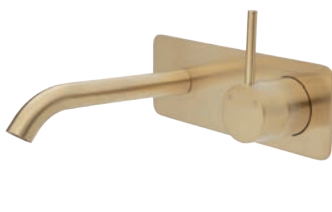

**KAYA UP Wall Basin/Bath Mixer Set,
Soft Square Plate**
WELS 5 Star rated, 5L/min
160mm • $469 • 228119UB
200mm • $469 • 228119UB-200