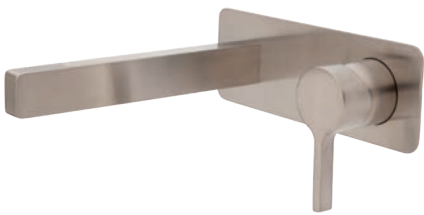

SANSA Wall Basin Mixer Set
WELS 6 Star rated, 4.5L/min
$540 • 229106BN