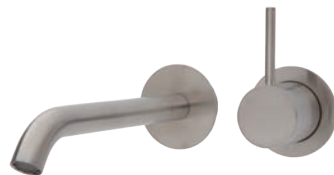

kaya

BRUSHED NICKEL

- Durable PVD brushed nickel finish
- Solid brass construction
- High quality European cartridges
- PEX split-resistant hoses

KAYA