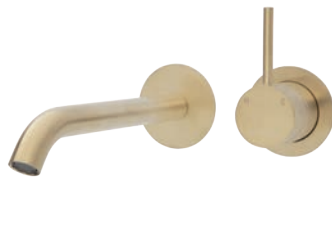

**KAYA UP Wall Basin/Bath Mixer Set,
Round Plates**
WELS 5 Star rated, 5L/min
160mm • $499 • 228118UB
200mm • $499 • 228118UB-200