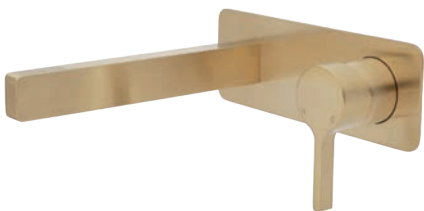

SANSO Wall Basin Mixer Set
WELS 6 Star rated, 4.5L/min
$580 • 229106UB