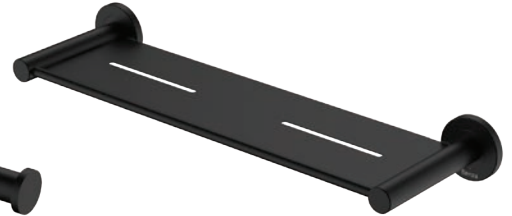

KAYA UP Wall Mixer, Large Round Plate
\$215 • 228114B-3

KAYA Wall Diverter Mixer, Large Round Plate
\$299 • 228102B

SUPER STRONG ACCESSORIES

With up to 5 fixing points per wall mount on your KAYA accessory, you get long-term durability and strength – no damaged walls.

Customise with
SANSA Soft Square
Cover Plates
\$8 • 82811MB

KAYA Single Towel Rail
900mm • \$90 • 82801MB

KAYA Double Towel Rail
900mm • \$140 • 82808MB

Mount
vertically
for toilet
rolls

KAYA Roll Holder
\$49 • 82803MB

KAYA Hand Towel Rail/Roll Holder
\$54 • 82805MB

KAYA Shower Shelf
\$145 • 82807MB

KAYA Robe Hook
\$39 • 82804MB

KAYA Double Roll Holder
\$59 • 82809MB

KAYA Soap Shelf
\$99 • 82806MB

KAYA Fixed Bath/Basin Outlet, 180 mm
WELS 5 Star rated, 5L/min
\$99 • 228115B