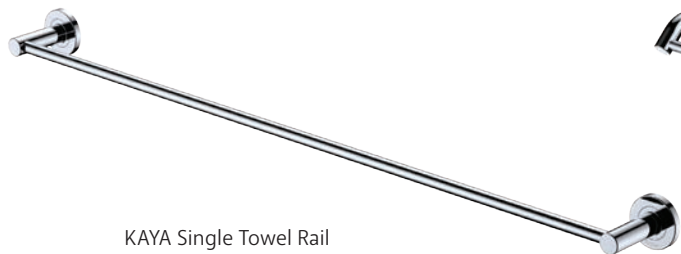

KAYA Hob-Mounted Fixed Bath/Basin Outlet
WELS 5 Star rated, 5L/min
\$99 • 228111

KAYA Wall Mixer, Small Round Plate
\$140 • 228101

KAYA UP Wall Mixer, Small Round Plate
\$160 • 228114

KAYA Wall Diverter Mixer, Small Round Plates
\$260 • 228102-4

KAYA Wall Mixer, Large Round Plate
\$160 • 228101-3

KAYA UP Wall Mixer, Large Round Plate
\$180 • 228114-3

KAYA Wall Diverter Mixer, Large Round Plate
\$240 • 228102

SUPER STRONG ACCESSORIES

With up to 5 fixing points per wall mount on your KAYA accessory, you get long-term durability and strength – no damaged walls.

Customise with
SANSA Soft Square
Cover Plates
\$5 • 82811

KAYA Single Towel Rail
600mm • \$59 • 8280160
900mm • \$65 • 82801

KAYA Double Towel Rail
600mm • \$80 • 8280860
900mm • \$89 • 82808

KAYA Roll Holder
\$39 • 82803

KAYA Hand Towel Rail/Roll Holder
\$45 • 82805

KAYA Shower Shelf
\$110 • 82807

KAYA Robe Hook
\$30 • 82804

KAYA Double Roll Holder
\$50 • 82809

KAYA Soap Shelf
\$60 • 82806

KAYA Fixed Bath/Basin Outlet, 180 mm
WELS 5 Star rated, 5L/min
\$90 • 228115