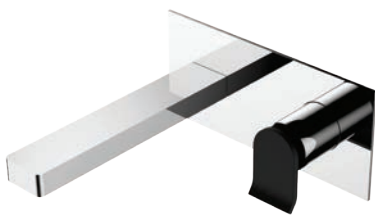

LINCOLN Wall Mixer with Spout
WELS 4 Star rated, 7.5L/min
$329 • 224106B