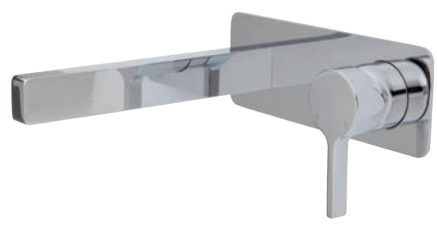

SANSA Wall Basin Mixer Set
WELS 6 Star rated, 4.5L/min
$449 • 229106