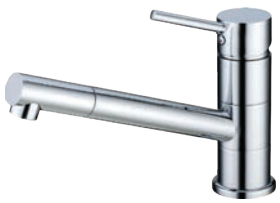

ISABELLA Swivel Sink Mixer
WELS 4 Star rated, 6.5L/min
$199 • 213110