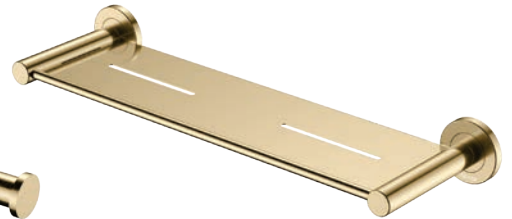

KAYA Wall Mixer, Large Round Plate
\$299 • 228101UB-3

KAYA UP Wall Mixer, Large Round Plate
\$319 • 228114UB-3

KAYA Wall Diverter Mixer, Large Round Plate
\$420 • 228102UB

SUPER STRONG ACCESSORIES

With up to 5 fixing points per wall mount on your KAYA accessory, you get long-term durability and strength – no damaged walls.

Customise with
SANSA Soft Square
Cover Plates
\$8 • 82811UB

KAYA Single Towel Rail
900mm • \$125 • 82801UB

KAYA Double Towel Rail
900mm • \$185 • 82808UB

KAYA Roll Holder
\$69 • 82803UB

KAYA Hand Towel Rail/Roll Holder
\$89 • 82805UB

KAYA Shower Shelf
\$180 • 82807UB

KAYA Robe Hook
\$49 • 82804UB

KAYA Soap Shelf
\$129 • 82806UB

KAYA Hand Towel Ring
\$79 • 82802UB

KAYA Fixed Bath/Basin Outlet, 180 mm
WELS 5 Star rated, 5L/min
\$150 • 228115UB