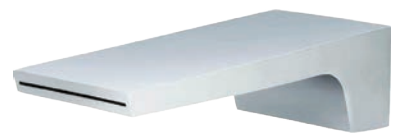

KOKO Fixed Bath Outlet
$199 • SP8009