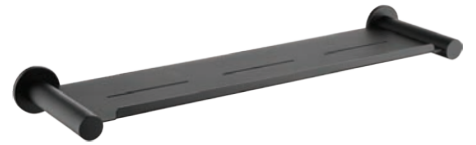

HUSTLE Round Shower Arm Set
WELS 3 Star rated, 9L/min
\$339 • 411108B-A

HUSTLE Square Shower Arm Set
WELS 3 Star rated, 9L/min
\$364 • 411101B-A

HUSTLE Single Towel Rail
800mm • \$94 • 82501

HUSTLE Double Towel Rail
800mm • \$132 • 82508