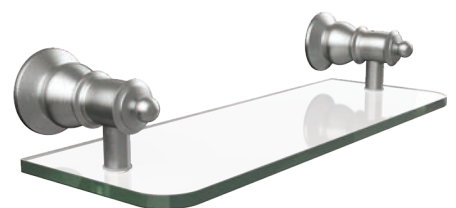

LILLIAN Rail Shower
WELS 3 Star rated, 8.5L/min
\$360 • 444114BN

LILLIAN Hand Towel Ring
\$69 • 81002BN

LILLIAN Robe Hook
\$49 • 81004BN

LILLIAN Toilet Roll Holder
\$75 • 81003BN

LILLIAN Fixed Bath Outlet
\$130 • 336110BN

LILLIAN Single Towel Rail
810mm • \$99 • 81001BN

LILLIAN Double Towel Rail
810mm • \$145 • 81008BN

LILLIAN Glass Shelf
\$110 • 81007BN

eleanor

MATTE BLACK

Modern Vintage
COLLECTION

- Stunning modern vintage style
- Electroplated matte black finish
- Choice of handle finishes: White Ceramic or Matte Black