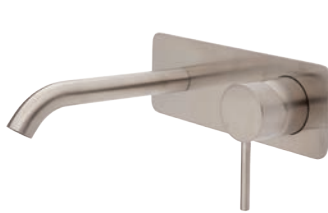

**KAYA UP Wall Basin/Bath Mixer Set,
Soft Square Plate**
WELS 5 Star rated, 5L/min
160mm • $430 • 228119BN
200mm • $430 • 228119BN-200

**KAYA Wall Basin/Bath Mixer Set,
Soft Square Plate**
WELS 5 Star rated, 5L/min
160mm • $410 • 228106BN
200mm • $410 • 228106BN-200