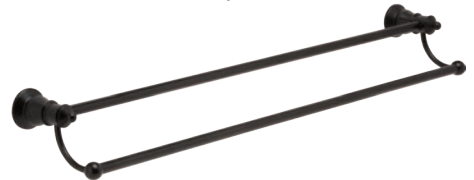

LILLIAN Rail Shower
WELS 3 Star rated, 8.5L/min
\$360 • 444114B

LILLIAN Hand Towel Ring
\$69 • 81002B

LILLIAN Robe Hook
\$49 • 81004B

LILLIAN Toilet Roll Holder
\$75 • 81003B

LILLIAN Fixed Bath Outlet
\$130 • 336110B

LILLIAN Single Towel Rail
810mm • \$99 • 81001B

LILLIAN Double Towel Rail
810mm • \$145 • 81008B

LILLIAN Glass Shelf
\$110 • 81007B

isabella

CHROME

- Timeless modern design
- Electroplated polished chrome finish
- Pin lever handle design on tapware