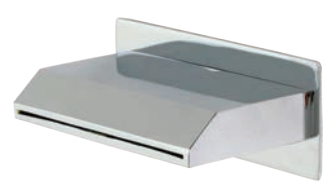

designer

BATH OUTLETS

Our designer range of bath outlets have been created to offer something unique and special for your bathroom. Numerous waterfall styles are available along with a select range of swivel outlet options.