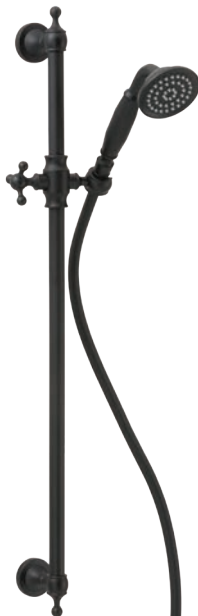

LILLIAN

LILLIAN Twin Rail Shower
WELS 3 Star rated, 9L/min
\$1399 • 455114B

LILLIAN Shower Arm Set
WELS 3 Star rated, 9L/min
\$460 • 411138B-A

LILLIAN Shepherds Crook
Bath Set
\$249 • 336102BK

LILLIAN Shepherds Crook
Basin Set
WELS 5 Star rated, 6L/min
\$325 • 336101BK

LILLIAN Rail Shower
WELS 3 Star rated, 8.5L/min
\$360 • 444114B

LILLIAN Hand Towel Ring
\$69 • 81002B

LILLIAN Robe Hook
\$49 • 81004B

LILLIAN Toilet Roll Holder
\$75 • 81003B

LILLIAN Fixed Bath Outlet
\$130 • 336110B

LILLIAN Single Towel Rail
810mm • \$99 • 81001B

LILLIAN Double Towel Rail
810mm • \$145 • 81008B

LILLIAN Glass Shelf
\$110 • 81007B

isabella

CHROME

- Timeless modern design
- Electroplated polished chrome finish
- Pin lever handle design on tapware