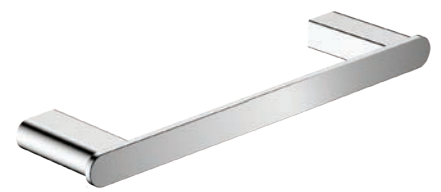

LINCOLN Wall Mixer
\$160 • 224101

LINCOLN Wall Mixer Diverter
\$199 • 224102

Rectangular Shelf with Screen Cleaning Blade
\$79 • BS0809

Corner Shelf with Screen Cleaning Blade
\$79 • BS0909

LINCOLN Toilet Brush
\$69 • 870010

LINCOLN Rail Shower
WELS 3 Star rated, 9L/min
\$269 • 444111

LINCOLN Handheld Shower, Chrome
WELS 3 Star rated, 9L/min
\$199 • 433111

LINCOLN Short Towel Rail
300mm • \$59 • 87001300

LINCOLN Single Towel Rail
600mm • \$75 • 87001600
900mm • \$99 • 87001900

LINCOLN Single Robe Hook
\$29 • 87004

LINCOLN Double Towel Rail
600mm • \$95 • 87008600
800mm • \$120 • 87008800

LINCOLN Double Robe Hook
\$30 • 87004B

LINCOLN Shelf
\$99 • 87007

LINCOLN Toilet Roll Holder
\$45 • 87003