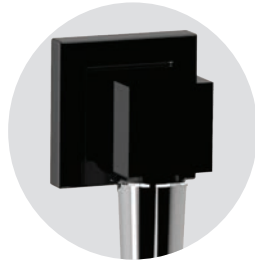

KOKO Wall Mixer with Spout
WELS 5 Star rated, 5L/min
\$349 • 218106B

KOKO Wall Mixer Diverter
\$275 • 218102B

KOKO Wall Mixer
\$199 • 218101B

KOKO Fixed Bath Outlet
\$120 • 218115B

KOKO Swivel Bath Outlet
\$249 • SP8018MB