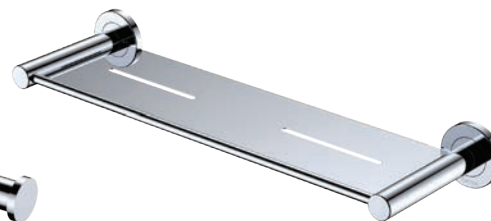

KAYA Wall Mixer, Large Round Plate
\$160 • 228101-3

KAYA UP Wall Mixer, Large Round Plate
\$180 • 228114-3

KAYA Wall Diverter Mixer, Large Round Plate
\$240 • 228102

SUPER STRONG ACCESSORIES

With up to 5 fixing points per wall mount on your KAYA accessory, you get long-term durability and strength – no damaged walls.

Customise with
SANSA Soft Square
Cover Plates
\$5 • 82811

KAYA Single Towel Rail
600mm • \$59 • 8280160
900mm • \$65 • 82801

KAYA Double Towel Rail
600mm • \$80 • 8280860
900mm • \$89 • 82808

KAYA Roll Holder
\$39 • 82803

KAYA Hand Towel Rail/Roll Holder
\$45 • 82805

KAYA Shower Shelf
\$110 • 82807

KAYA Robe Hook
\$30 • 82804

KAYA Double Roll Holder
\$50 • 82809

KAYA Soap Shelf
\$60 • 82806

KAYA Fixed Bath/Basin Outlet, 180 mm
WELS 5 Star rated, 5L/min
\$90 • 228115