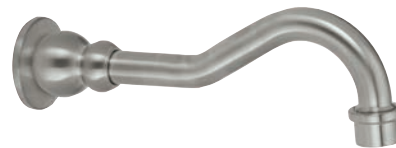

LILLIAN Rail Shower
WELS 3 Star rated, 8.5L/min
\$360 • 444114BN

LILLIAN Hand Towel Ring
\$69 • 81002BN

LILLIAN Robe Hook
\$49 • 81004BN

LILLIAN Toilet Roll Holder
\$75 • 81003BN

LILLIAN Fixed Bath Outlet
\$130 • 336110BN

LILLIAN Single Towel Rail
810mm • \$99 • 81001BN

LILLIAN Double Towel Rail
810mm • \$145 • 81008BN

LILLIAN Glass Shelf
\$110 • 81007BN

eleanor

MATTE BLACK

Modern Vintage
COLLECTION

- Stunning modern vintage style
- Electroplated matte black finish
- Choice of handle finishes: White Ceramic or Matte Black