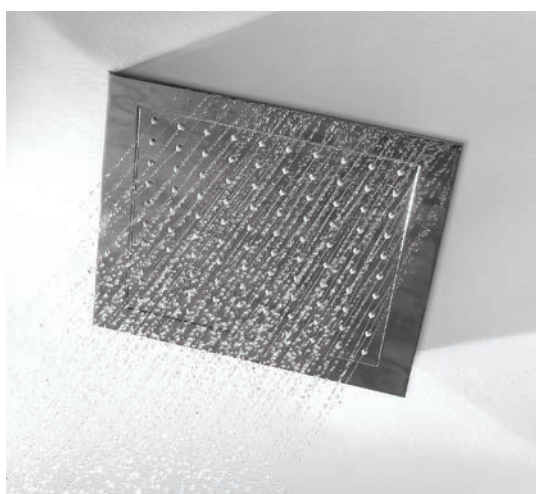

SOFFITO Ceiling Mounted Shower, Square
WELS 3 Star rated, 9L/min
290mm • $499 • 411132