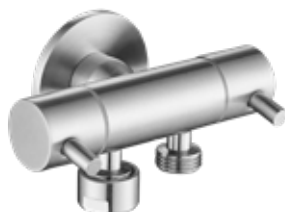

DUAL CISTERN COCK

T115DSS