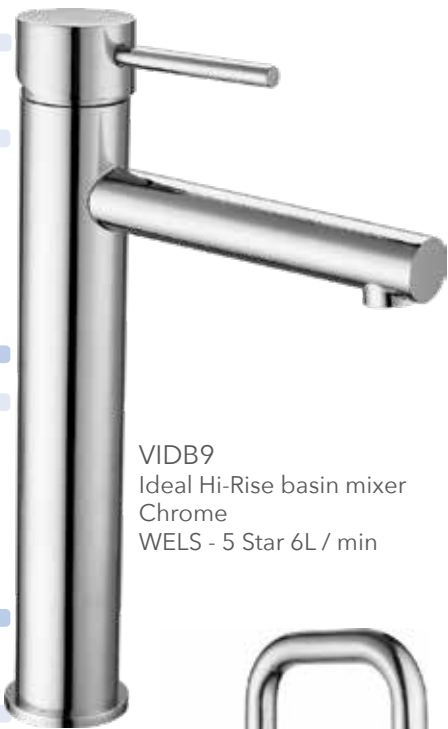

VTNWD1
Tony bath/shower
divertor mixer
Chrome
WELS - Not applicable

VTNW1
Tony wall mixer
Chrome
WELS - Not applicable

VCS21
Tony wall bath outlet
Chrome
WELS - Not applicable

VCS22
Tony swivel wall outlet
Chrome
WELS - Not applicable

RE8004B
Tony sheet flow
185mm
wall bath outlet
Chrome
WELS - Not applicable

RE80215
Tony 250mm
swivel wall outlet
Chrome
WELS - Not applicable

IDEAL SERIES

10 Year Cartridge Warranty

VIDB9
Ideal Hi-Rise basin mixer
Chrome
WELS - 5 Star 6L / min