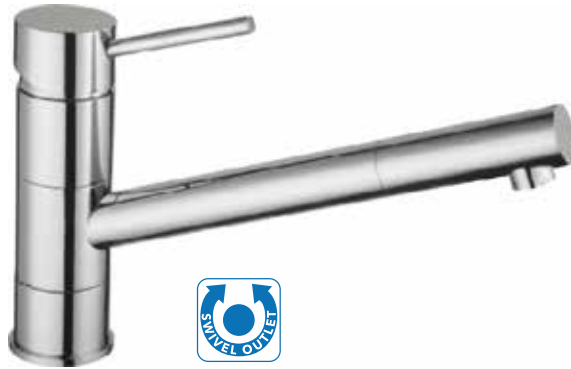

RE8004B
Tony sheet flow
185mm
wall bath outlet
Chrome
WELS - Not applicable

RE80215
Tony 250mm
swivel wall outlet
Chrome
WELS - Not applicable

IDEAL SERIES

10 Year Cartridge Warranty

VIDB9
Ideal Hi-Rise basin mixer
Chrome
WELS - 5 Star 6L / min