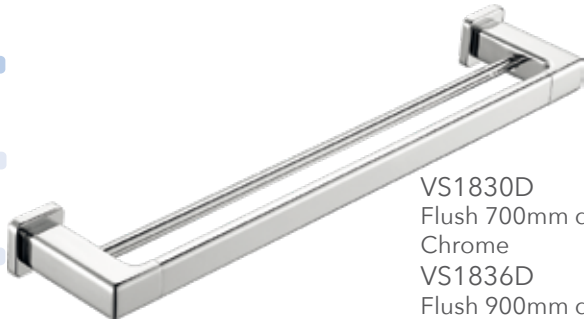

Easy Operation
Superior Function
1/4 or 3/4 turn
Upgrades Available

LINX SERIES

K-LX1001
Linx 800mm double towel rail
Matt black & chrome

K-LX1003
Linx glass shelf
Matt black

K-LX1002
Linx 800mm single towel rail
Matt black & chrome

K-LX1005
Linx toilet roll holder
Matt black & chrome

K-LX1006
Linx robe hook
Matt black & chrome

K-LX1004
Linx towel holder
Matt black & chrome

SETO SERIES

AC6408DB
Seto 750mm double towel rail
Matt black

AC6406B
Seto glass shelf
Matt black

AC6408B
Seto 750mm single towel rail
Matt black

AC6404B
Seto toilet roll holder
Matt black

AC6401B
Seto robe hook
Matt black

AC6405B
Seto towel holder
Matt black

FLUSH SERIES

VS1830D
Flush 700mm double towel rail
Chrome
VS1836D
Flush 900mm double towel rail
Chrome

VS1830
Flush 700mm single towel rail
Chrome
VS1836
Flush 900mm single towel rail
Chrome

VS1886
Flush toilet roll holder
Chrome