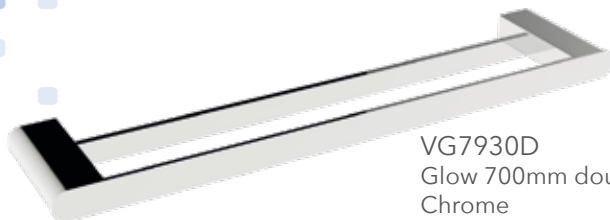

VS1887
Flush glass shelf
Chrome

VS1885
Flush soap holder
Chrome

VS1882
Flush robe hook
Chrome

VS1880
Flush guest towel holder
Chrome

GLOW SERIES

VG7930D
Glow 700mm double towel rail
Chrome
VG7936D
Glow 900mm double towel rail
Chrome