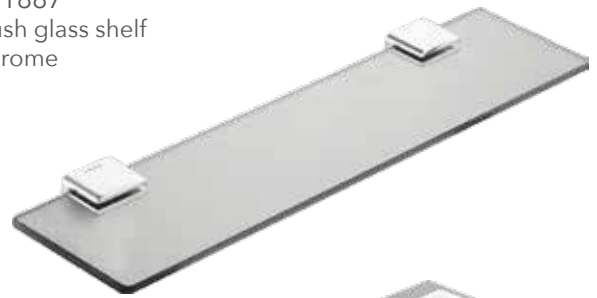

VS1887
Flush glass shelf
Chrome

VS1885
Flush soap holder
Chrome