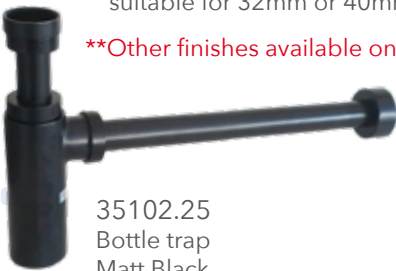

21811.25
Pop down **bath** waste
Matt Black
(other finishes available on request)

21705.01
Quattro
Pop up basin waste
Chrome

21705.25
Quattro
Pop up basin waste
Matt Black

21755.01
Quattro mushroom
Pop up basin waste
Chrome

21755.25
Quattro mushroom
Pop up basin waste
Matt Black

35102.01
Bottle trap
Chrome
suitable for 32mm or 40mm waste

21831.01
P&W Bath Bend Pop Down with Connector CP

Other finishes available on request

21831.25
P&W Bath Bend Pop Down with Connector MB

35102.25
Bottle trap
Matt Black
suitable for 32mm or 40mm waste

31926.01
P&W Bath Bend Waste with Connector CP
w/black rubber plug