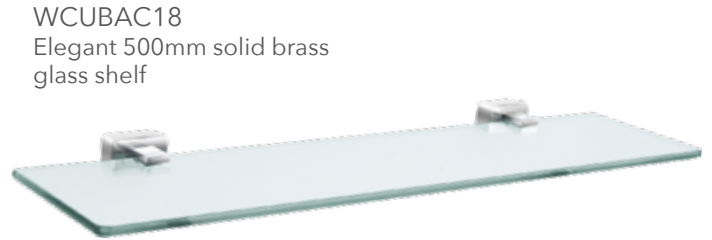

WCUBAC18
Elegant 500mm solid brass
glass shelf