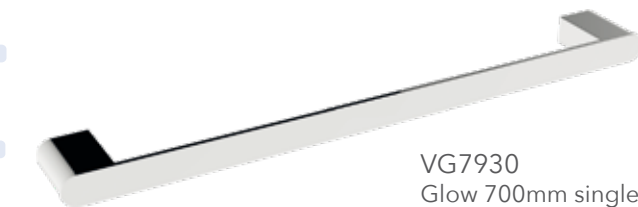

VS1887
Flush glass shelf
Chrome

VS1885
Flush soap holder
Chrome

VS1882
Flush robe hook
Chrome

VS1880
Flush guest towel holder
Chrome

GLOW SERIES

VG7930D
Glow 700mm double towel rail
Chrome
VG7936D
Glow 900mm double towel rail
Chrome