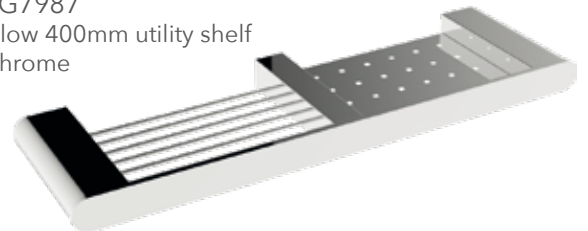

VG7987
Glow 400mm utility shelf
Chrome