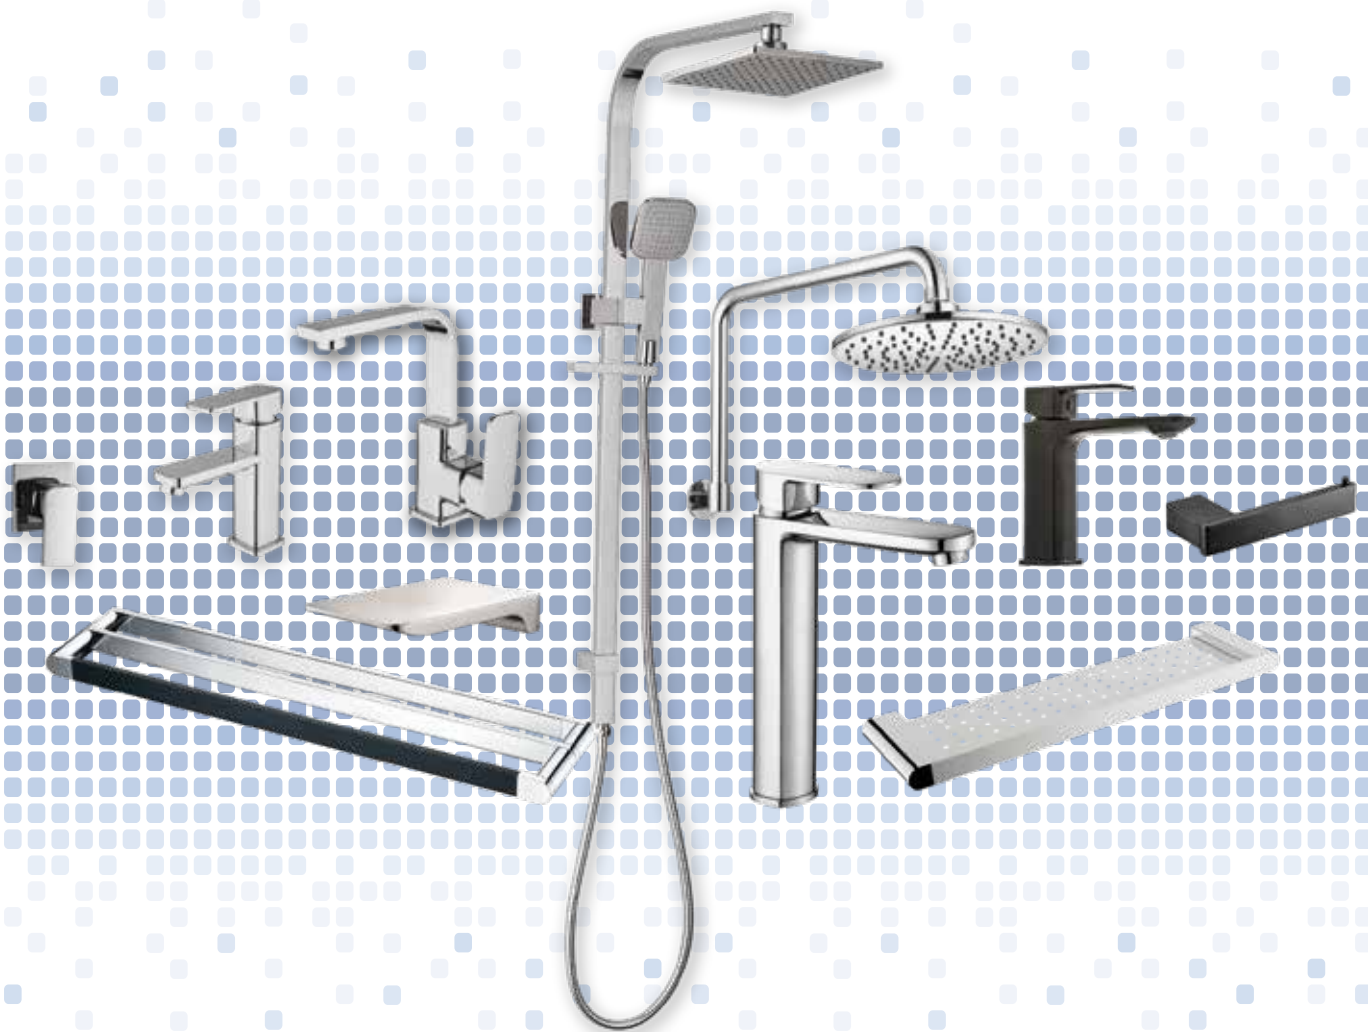

Impressions

Bathroomware

■ Mixers ■ Tapware ■ Showers ■ Accessories ■ Grates

SETO SERIES

15 Year Cartridge Warranty

ACHYB66-202MB
Seto Hi Rise basin mixer
Matt black
WELS 5 Star - 5L/min

ACHYB66-101MB
Seto sink mixer
Matt black
WELS 4 Star - 7.5L/min