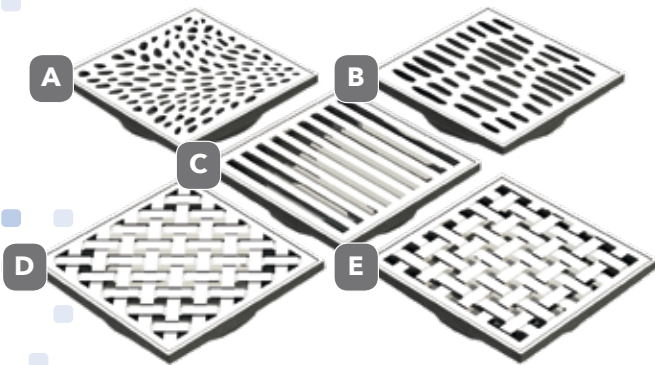

Tile Insert Grates

13602.12
Square Stainless Steel
Tile Insert Grate 80mm
SS316

13604.12
Square Stainless Steel
Mega Tile Insert Grate 80mm
SS316

Marine Grade Stainless Steel

13203.12
80mm Square
Stainless Steel

13102.12
80mm Round
Stainless Steel

11102.25
Bermuda 80mm
Matt Black

11102.01
Bermuda 80mm

11204.01
Bermuda 80mm mega flex tile
grate

11801.01
Bermuda 80mm long tail leak
control
(other finishes available on re-
quest)

Organic Grates

Grates supplied with 100x80 adapter

A: 16120.01
Dreamtime, 100mm chrome

B: 16110.01
Flow, 100mm chrome

C: 16130.01
Slotted, 100mm chrome

D: 16220.01
Woven45, 100mm chrome

E: 16210.01
Woven, 100mm chrome