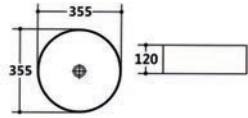

BOWLS

✓ Select from 22 Bowls

Sleek Counter Top Bowl
Available in:
A) Gloss White - K-517
B) Matt Black - K-517MB
C) Matt White - K-517MW