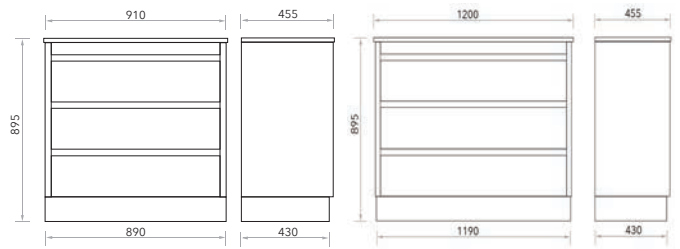

SPECIFICATIONS

floor

wall