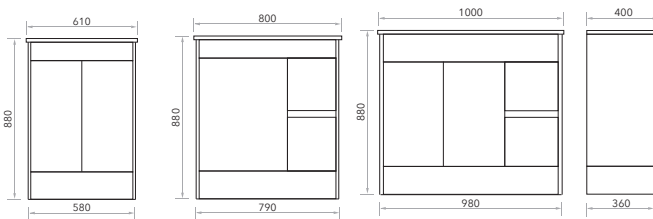

Edge page 10