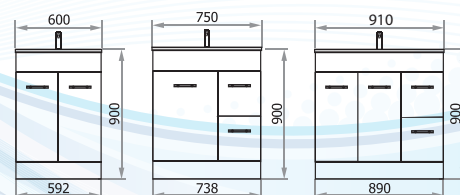

Removable Kicker (standard)

Legs (extra)

TOP OPTIONS

Vitreous China
Square w/overflow

Vitreous China
Oval w/overflow

Stone Top
Refer Page 13

A

B