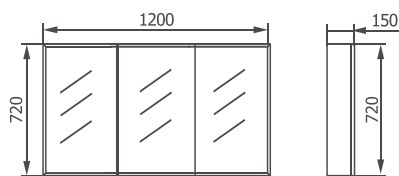

5 standard sizes all 100mm wide with 80mm centre outlets, custom sizes made to order, all made from 316 Stainless Steel

MIRRORS

MIRRORS

MIRROR WALL CABINETS

WALL CABINET FEATURES

- White gloss sides
- Two adjustable shelves
- Pencil edge