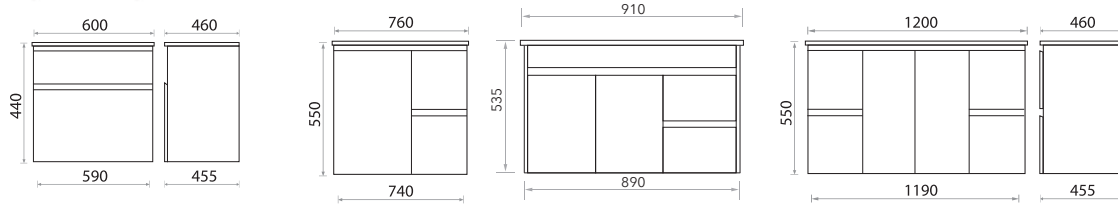

SPECIFICATIONS

floor

wall