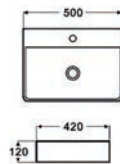

Tony 520 Wall
& Counter Top
Basin
K-365
520x360