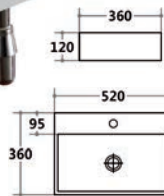

BOWLS

✓ Select from 22 Bowls

Sleek Counter Top Bowl
Available in:
A) Gloss White - K-517
B) Matt Black - K-517MB
C) Matt White - K-517MW

A

B

NEW

C

Ideal Inset
VCB7002
round vessel
inset/counter top
w/overflow
430mm