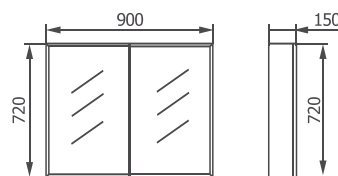

5 standard sizes all 100mm wide with 80mm centre outlets, custom sizes made to order, all made from 316 Stainless Steel

MIRRORS

MIRRORS

MIRROR WALL CABINETS

WALL CABINET FEATURES

- White gloss sides
- Two adjustable shelves
- Pencil edge