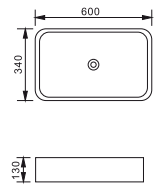

Elegant
VCB408E
slim counter top