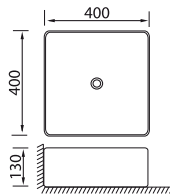

Tony 480
VCB419E
slim counter top
480x370x130mm

Tony 580
VCB374D
slim counter top
580x370x130mm

Tony Counter
VCB7078
counter top
one or three tap
holes w/overflow
485x440x80

Ideal Vessel
VCB7020A
counter top
420x130