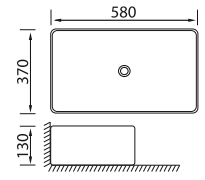

Tony 480
VCB419E
slim counter top
480x370x130mm

Tony 580
VCB374D
slim counter top
580x370x130mm

Tony Counter
VCB7078
counter top
one or three tap
holes w/overflow
485x440x80

Ideal Vessel
VCB7020A
counter top
420x130