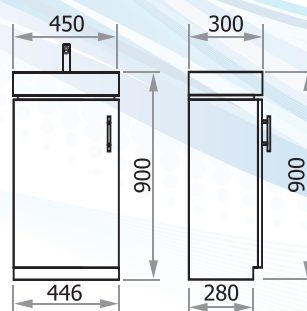

- A Birch B Grey Ash C Gloss White
- China top with overflow ■ 1 tap hole

Mini Floor 480

- A Birch B Grey Ash C Gloss White
- China top with overflow ■ 1 tap hole

D Slim 600

- Gloss White with kicker ■ China top no overflow
- 1 tap hole

E Slim 450

- Gloss White with kicker ■ China top no overflow
- 1 tap hole

Refer to page 19 for all vanity options