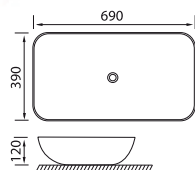

New Ideal
VCB407E
slim counter top