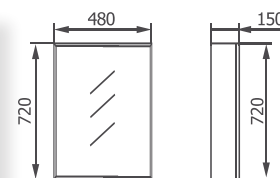

5 standard sizes all 100mm wide with 80mm centre outlets, custom sizes made to order, all made from 316 Stainless Steel

MIRRORS

MIRRORS

MIRROR WALL CABINETS

WALL CABINET FEATURES

- White gloss sides
- Two adjustable shelves
- Pencil edge