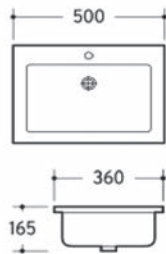

Edge Mini
VCB540C
Underbench
430x255
w/overflow
(extra charge)