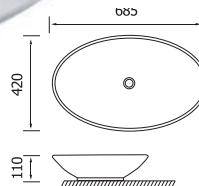

Ideal Oval
VCB7082
counter top
415x335x145