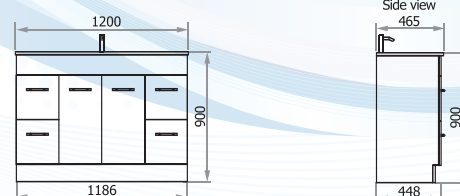

Removable Kicker (standard)

Legs (extra)

TOP OPTIONS

Vitreous China
Square w/overflow

Vitreous China
Oval w/overflow

Stone Top
Refer Page 13

A

B