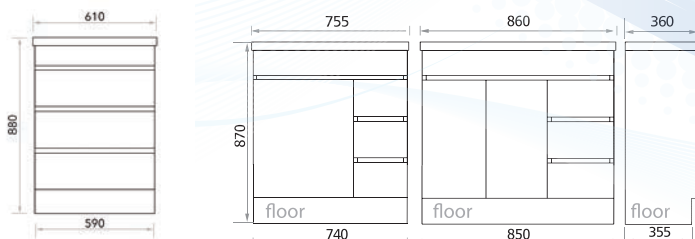

China Top in 600/750 sizes
with overflow

TOP OPTIONS

CABINET OPTIONS

Wall sizes

Floor sizes

Wall Hung

Kicker (standard)

Gloss White