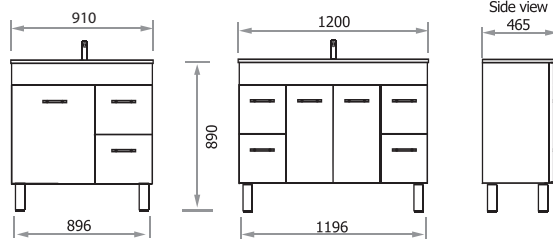

Edge page 10