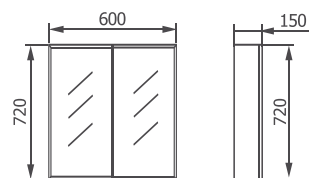

5 standard sizes all 100mm wide with 80mm centre outlets, custom sizes made to order, all made from 316 Stainless Steel

MIRRORS

MIRRORS

MIRROR WALL CABINETS

WALL CABINET FEATURES

- White gloss sides
- Two adjustable shelves
- Pencil edge