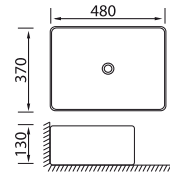

Tony 480
VCB419E
slim counter top
480x370x130mm

Tony 580
VCB374D
slim counter top
580x370x130mm

Tony Counter
VCB7078
counter top
one or three tap
holes w/overflow
485x440x80

Ideal Vessel
VCB7020A
counter top
420x130