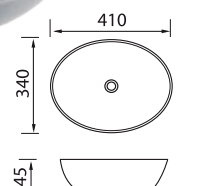

Ideal Inset
VCB7002
round vessel
inset/counter top
w/overflow
430mm

Flush 500 Wall &
Counter Top Basin
w/overflow
VCB302
500x420

Tony 520 Wall
& Counter Top
Basin
K-365
520x360

Ideal Oval 590
K-383
counter top
w/overflow
590x385

Elegant
Retangle
VCB7090B
counter top
w/overflow
600x340x130

Elegant
VCB408E
slim counter top

New Ideal
VCB407E
slim counter top

Ideal Oval
VCB7082
counter top
415x335x145

BOWLS

✓ Select from 22 Bowls

Ashford Oval
VCB509B
self rimming
w/overflow
530x430x195