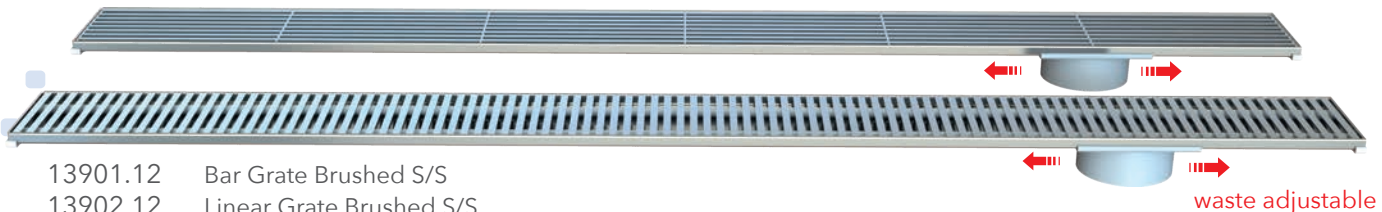

Marine Grade Stainless Steel

13203.12
80mm Square
Stainless Steel

13102.12
80mm Round
Stainless Steel

13302.12
Mega flex Square
on Square 80mm
Stainless Steel grate

Bermuda Variants:
11204.01
Bermuda 80mm
mega flex tile grate

13604.12
Square Stainless Steel
Mega Tile Insert
Grate 80mm
SS316

11801.01
Bermuda 80mm long
tail leak control
(other finishes avail-
able on request)

SS316 Stainless Steel adjustable length - long as you like!