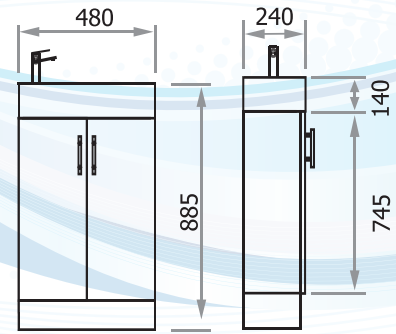

Mini-Floor