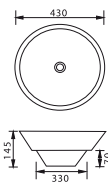

BOWLS

✓ Select from 22 Bowls

Sleek Counter Top Bowl
Available in:
A) Gloss White - K-517
B) Matt Black - K-517MB
C) Matt White - K-517MW

A

B

NEW

C

Tony Counter
VCB7078
counter top
one or three tap
holes w/overflow
485x440x80