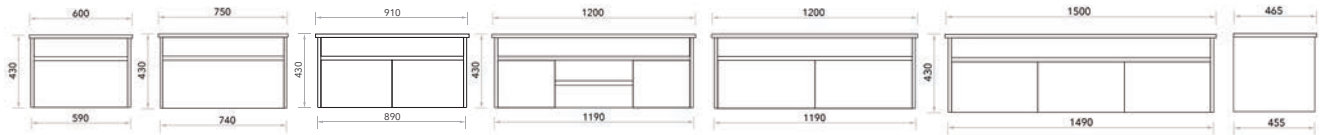

SPECIFICATIONS

Vivo page 2

Elegant page 3

Blaze

Flush page 4 & 5

floor

wall

Sleek page 6