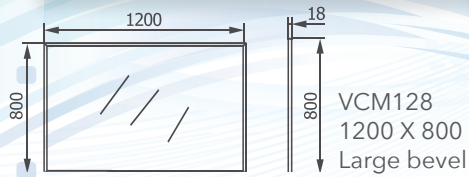

MIRRORS

MIRRORS