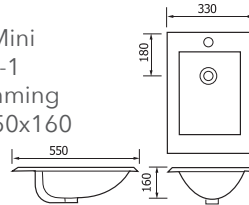

Edge Mini
KN032-1
self rimming
330x550x160