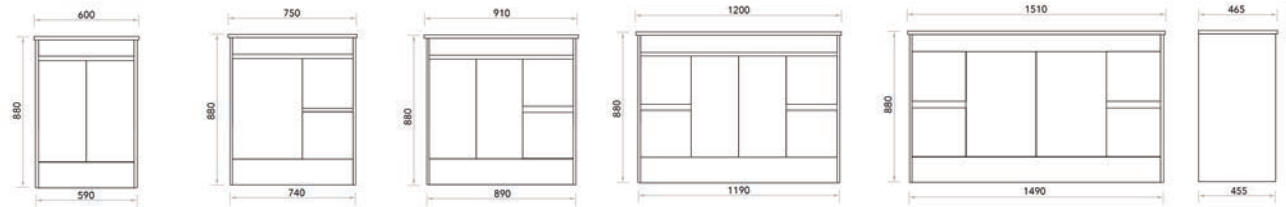

SPECIFICATIONS

floor

wall