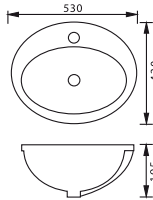

Ideal Inset
VCB7002
round vessel
inset/counter top
w/overflow
430mm

Flush 500 Wall &
Counter Top Basin
w/overflow
VCB302
500x420

Tony 520 Wall
& Counter Top
Basin
K-365
520x360

Ideal Oval 590
K-383
counter top
w/overflow
590x385

Elegant
Retangle
VCB7090B
counter top
w/overflow
600x340x130

Elegant
VCB408E
slim counter top

New Ideal
VCB407E
slim counter top

Ideal Oval
VCB7082
counter top
415x335x145

BOWLS

✓ Select from 22 Bowls

Ashford Oval
VCB509B
self rimming
w/overflow
530x430x195