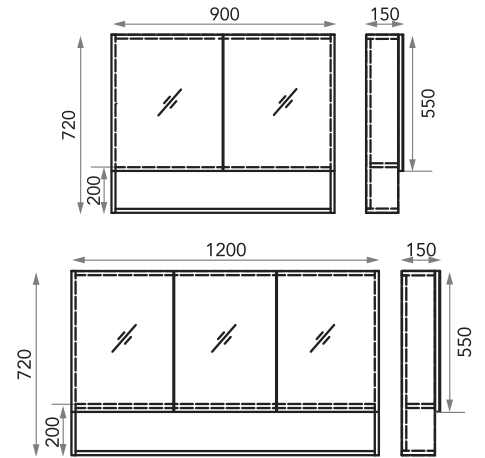

- 4 in 1 waste
- Suits 32 or 40mm

Features:

- Convenient Utility Shelf
- Plain Cut Quality Mirrors
- Adjustable Glass Shelves
- Easy Installation
- White Gloss
- Available in 900 & 1200

Matt Black Brass Floor Grates