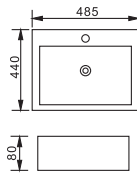

Tony 480
VCB419E
slim counter top
480x370x130mm

Tony 580
VCB374D
slim counter top
580x370x130mm

Tony Counter
VCB7078
counter top
one or three tap
holes w/overflow
485x440x80

Ideal Vessel
VCB7020A
counter top
420x130