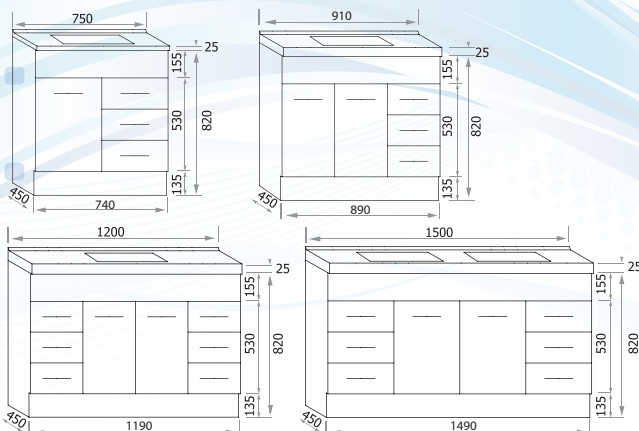

Removable Kicker (standard)

Sizes
Double Bowl

Legs (extra)

TOP OPTIONS

Vitreous China
Square w/overflow

Vitreous China
Oval w/overflow

Stone Top
Refer Page 13

D