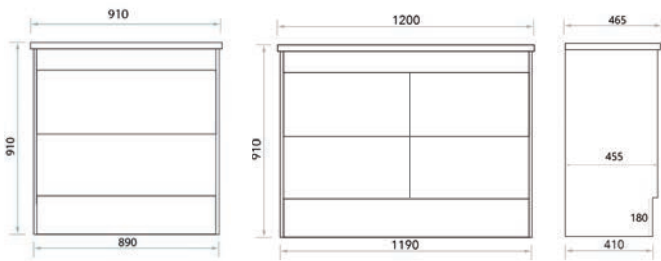

Flush page 4 & 5

Elegant page 3