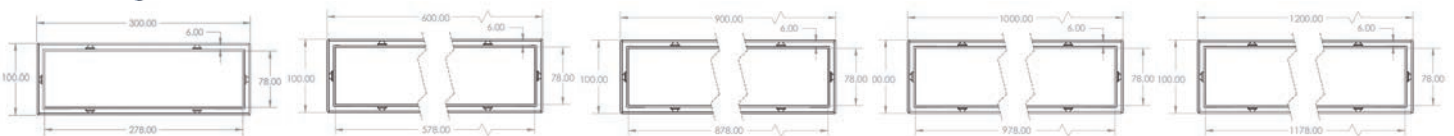

with Tile

300mm
11902.12 - Channel
11952.12 W/Grate

600mm
11912.12 - Channel
11962.12 W/Grate

900mm
11922.12 - Channel
11972.12 W/Grate

1000mm
11932.12 - Channel
11982.12 W/Grate

1200mm
11942.12 - Channel
11992.12 W/Grate

5 standard sizes all 100mm wide with 80mm centre outlets, custom sizes made to order, all made from 316 Stainless Steel