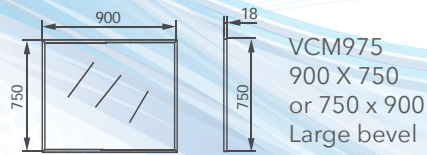

MIRRORS

MIRRORS