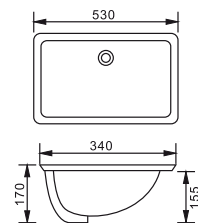

BOWLS

✓ Select from 22 Bowls

BOTTLE TRAP

WASTES

- Looks fantastic & works brilliantly
- Quick close waste approved for basins & baths
- Suits 32 or 40mm with or without overflows
- Innovative quick remove cartridge
- Lifetime replacement guarantee on cartridge, registered design

Matt Black and a selection of other finishes also available in 40mm tail only

- Aesthetically curved
- 4 in 1 waste
- Suits 32 or 40mm

- 4 in 1 waste
- Suits 32 or 40mm