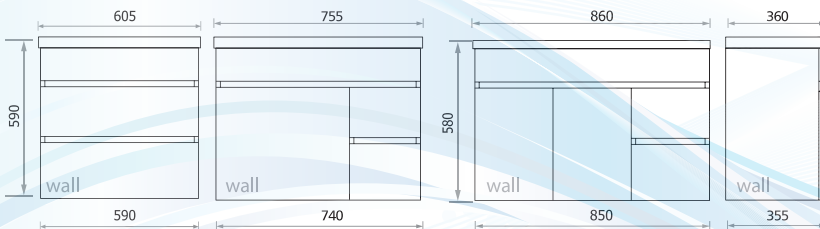

China Top in 600/750 sizes
with overflow

TOP OPTIONS

CABINET OPTIONS

Wall sizes

Floor sizes

Wall Hung

Kicker (standard)

Gloss White