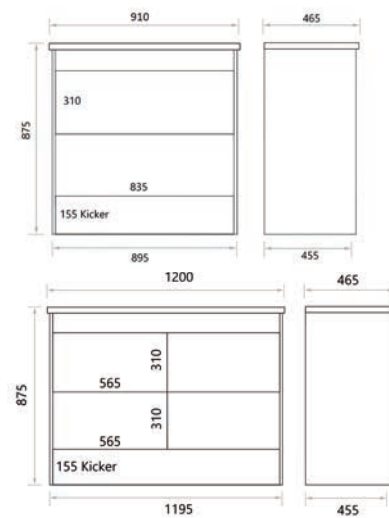

SPECIFICATIONS

floor

wall