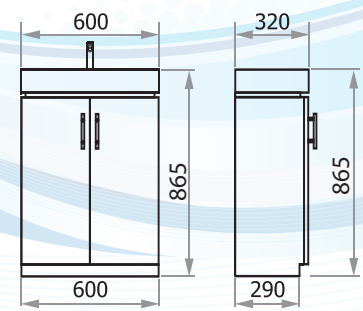

- A Birch B Grey Ash C Gloss White
- China top with overflow ■ 1 tap hole

Mini Floor 480

- A Birch B Grey Ash C Gloss White
- China top with overflow ■ 1 tap hole

D Slim 600

- Gloss White with kicker ■ China top no overflow
- 1 tap hole

E Slim 450

- Gloss White with kicker ■ China top no overflow
- 1 tap hole

Refer to page 19 for all vanity options