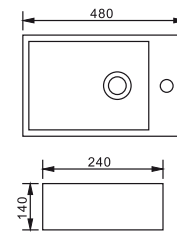

Mini
VCB9048A
counter top with
overflow
one tap hole

480x240x140