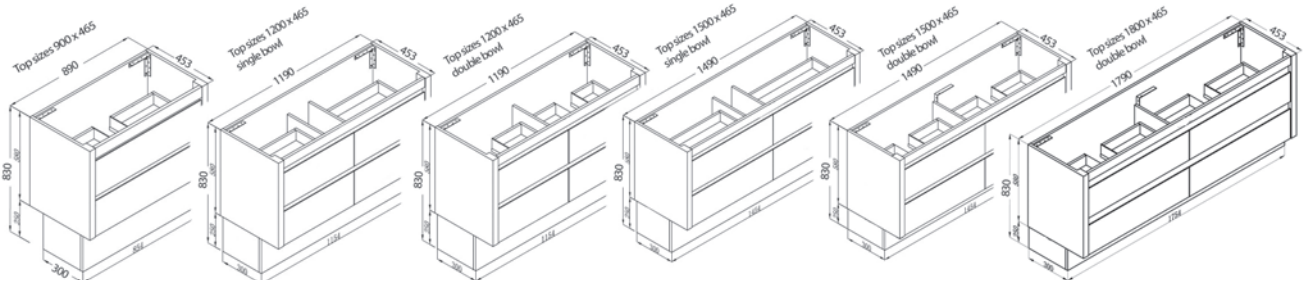

Blaze

SPECIFICATIONS

Vivo page 2