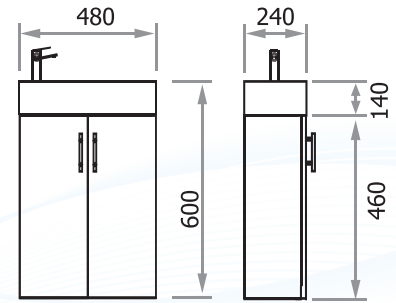

MINI

Mini-Wall