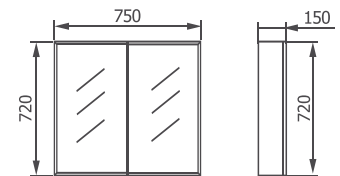

5 standard sizes all 100mm wide with 80mm centre outlets, custom sizes made to order, all made from 316 Stainless Steel

MIRRORS

MIRRORS

MIRROR WALL CABINETS

WALL CABINET FEATURES

- White gloss sides
- Two adjustable shelves
- Pencil edge