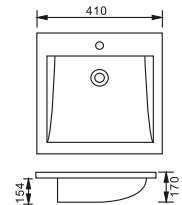

Tony 500 Slim
K-503
self rimming
500x360mm