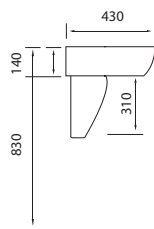

Ideal Round Semi Recessed

- VCB7003B
- Semi recessed basin
- Size 440 x 440 x 160mm
- 32mm waste - with overflow

Ashford Semi Recessed

- VCB8050F
- Semi recessed basin
- Size 500 x 430 x 190mm
- 32mm waste - with overflow

Edge Semi Recessed

- VCB8050I
- Semi recessed basin
- Size 420 x 470 x 160mm
- 32mm waste - with overflow

WALL BASIN

GLOW W/SHROUD

- K-G503
- Wall Basin & Shroud
- Size: 550 x 430 x 140mm
- 32mm Waste - With Overflow