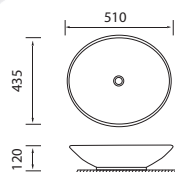

- K-404
- Above counter top basin
- Size 490 x 390 x 150mm
- 32mm waste - no overflow

Elegant 600 Slim

- VCB7090B
- Above counter top basin
- Size 600 x 340 x 130mm
- 32mm waste - with overflow

Tony Inset

- VCB7028AB
- Inset above counter top basin
- Size 545 x 460 x 160mm
- 32mm waste - with overflow

Edge Stepped

- VCB7040
- Above counter top basin
- Size 500 x 428 x 195mm
- 32mm waste - with overflow

Tony Counter Top

- VCB7078
- Above counter top basin
- Size 485 x 440 x 80mm
- 32mm waste - with overflow

ABOVE COUNTER

Ideal Round

- K-302B
- Above counter top basin
- Size 380 x 380 x 150mm
- 32mm waste - with overflow

Ideal 500 Oval

- K-507
- Above counter top basin
- Size 510 x 435 x 120mm
- 32mm waste - no overflow

Ideal Inset Vessel

- VCB7002
- Inset counter top basin
- Size 430 x 430 x 145mm
- 32mm waste - with overflow