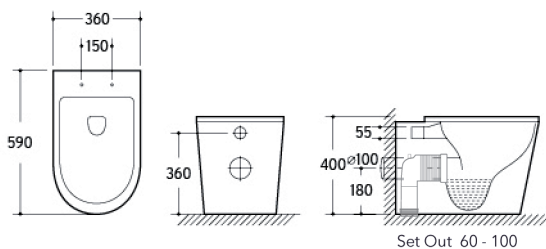

LINK SUITE

LTS450S

- Link toilet suite
- Size: 595 x 385 x 865mm
- Vitreous China
- Standard S-trap: 140-250mm
- Bottom Water Inlet RH or LH
- Quick release soft close seat
- 6/3 Litres Dual Flush
- WELS 4 Star Water Rating

K-024 CARE

- Care Disabled toilet suite
- Size: 800 x 355 x 1050mm
- Standard S-trap: 290mm
- Bottom water inlet
- Single flap seat - Blue
- 4.5/3 Litres dual flush
- WELS 4 Star water rating
- Back rest (extra cost)

K-106 CARE

- **Raised Height Pan**
- **Tornado Flush**
- Size: 790 x 360 x 435mm
- Standard S-trap: 60-240mm
- P-trap: 180mm
- Single Flap Seat with rotational buffer for extra stability
- 4.5/3 Litres Dual Flush
- WELS 4 Star Water Rating
- Compliance AS1428.1.2009

K-102

- Round wall faced floor pan
- Size 590 x 360 x 400mm
- Standard S-trap: 60-100mm
- PWG-002 100-155mm
- P-trap: 180mm
- Quick release sc seat - heavy duty
- 4.5/3 litres dual flush
- WELS 4 star water rating
- Suits K-G30032