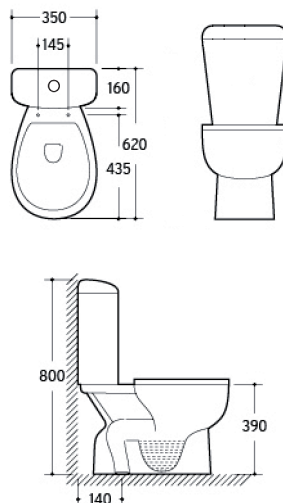

K-008

- Deluxe BTW toilet suite
- Size: 680 x 390 x 830mm
- Standard S-trap: 60-165mm
- JT43 extender: 150-250mm (extra cost)
- P-trap: 180mm
- Top and bottom water inlet
- Quick release soft close seat
- 4.5/3 litres dual flush
- WELS 4 Star Water Rating

K-014

- Standard BTW toilet suite
- Size 660 x 370 x 800mm
- Standard S-trap: 60-180mm
- JT43 extender: 150-250mm
- P-trap: 180mm
- Quick release soft close seat
- 4.5/3 litres dual flush
- WELS 4 star water rating

BACK TO WALL SUITES

K-013

- Project BTW toilet suite
- Size 650 x 370 x 790mm
- Standard S-trap: 60-150mm
- JT43 connector: 150-230mm
- P-trap: 180mm
- Top and bottom water inlet
- Quick release soft close seat
- 4.5/3 litres dual flush
- WELS 4 star water rating

CLOSE COUPLED

K-009S

- Close coupled toilet suite
- Size 620 x 350 x 800mm
- Standard S-trap: 140mm
- Quick release soft close seat
- Bottom inlet only
- 4.5/3 litres dual flush
- WELS 4 star water rating