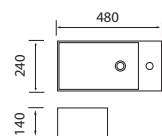

- VCB7078
- Above counter top basin
- Size 485 x 440 x 80mm
- 32mm waste - with overflow

ABOVE COUNTER

Ideal Round

- K-302B
- Above counter top basin
- Size 380 x 380 x 150mm
- 32mm waste - with overflow

Ideal 500 Oval

- K-507
- Above counter top basin
- Size 510 x 435 x 120mm
- 32mm waste - no overflow

Ideal Inset Vessel

- VCB7002
- Inset counter top basin
- Size 430 x 430 x 145mm
- 32mm waste - with overflow

Elegant Slim Rectangular

- VCB408E
- Above counter top basin
- Size 690 x 390 x 120mm
- 32mm waste - no overflow

Ideal 685 Oval

- VCB407E
- Above counter top basin
- Size 685 x 420 x 110mm
- 32mm waste - no overflow

Ideal 400 Oval

- VCB7082
- Above counter top basin
- Size 410 x 340 x 145mm
- 32mm waste - no overflow

Mini 480 Counter Top

- VCB9048A
- Above counter top basin
- Size 480 x 240 x 140mm
- 32mm waste - with overflow