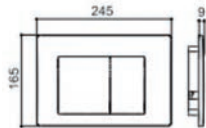

K-G3004109