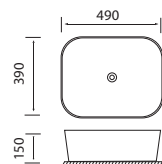

- VCB418E
- Above counter top basin
- Size 420 x 420 x 130mm
- 32mm waste - no overflow

Flush 480 Slim

- VCB419E
- Above counter top basin
- Size 480 x 370 x 130mm
- 32mm waste - no overflow

Flush 580 Slim

- VCB374D
- Above counter top basin
- Size 580 x 370 x 130mm
- 32mm waste - no overflow

Elegant 400 Slim

- K-310
- Above counter top basin
- Size 425 x 425 x 150mm
- 32mm waste - no overflow

Elegant 500 Slim

- K-404
- Above counter top basin
- Size 490 x 390 x 150mm
- 32mm waste - no overflow

Elegant 600 Slim

- VCB7090B
- Above counter top basin
- Size 600 x 340 x 130mm
- 32mm waste - with overflow

Tony Inset