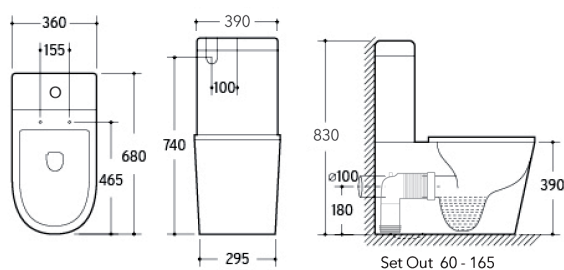

K-021

- **Raised Ezy Height** BTW toilet suite
- Size: 650 x 390 x 890mm
- Standard S-trap: 60-150mm
- JT43 extender: 150-240mm (extra cost)
- P-trap: 180mm
- Top and bottom water inlet
- Quick release soft close seat
- Soft closing
- 4.5/3 Litres Dual Flush
- WELS 4 Star Water Rating

BACK TO WALL SUITES

K-002

- Round BTW toilet suite
- Size 700 x 385 x 820mm
- Standard S-trap: 60-180mm
- JT43 extender: 150-250mm
- P-trap: 180mm
- Top and bottom water inlet
- Quick release soft close seat
- 4.5/3 litres dual flush
- WELS 4 star water rating

K-008

- Deluxe BTW toilet suite
- Size: 680 x 390 x 830mm
- Standard S-trap: 60-165mm
- JT43 extender: 150-250mm (extra cost)
- P-trap: 180mm
- Top and bottom water inlet
- Quick release soft close seat
- 4.5/3 litres dual flush
- WELS 4 Star Water Rating

K-014

- Standard BTW toilet suite
- Size 660 x 370 x 800mm
- Standard S-trap: 60-180mm
- JT43 extender: 150-250mm
- P-trap: 180mm
- Quick release soft close seat
- 4.5/3 litres dual flush
- WELS 4 star water rating