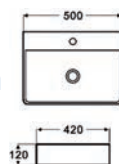

- VCB7078
- Above counter top basin
- Size 485 x 440 x 80mm
- 32mm waste - with overflow

ABOVE COUNTER

Ideal Round

- K-302B
- Above counter top basin
- Size 380 x 380 x 150mm
- 32mm waste - with overflow

Ideal 500 Oval

- K-507
- Above counter top basin
- Size 510 x 435 x 120mm
- 32mm waste - no overflow

Ideal Inset Vessel

- VCB7002
- Inset counter top basin
- Size 430 x 430 x 145mm
- 32mm waste - with overflow

Elegant Slim Rectangular

- VCB408E
- Above counter top basin
- Size 690 x 390 x 120mm
- 32mm waste - no overflow

Ideal 685 Oval

- VCB407E
- Above counter top basin
- Size 685 x 420 x 110mm
- 32mm waste - no overflow

Ideal 400 Oval

- VCB7082
- Above counter top basin
- Size 410 x 340 x 145mm
- 32mm waste - no overflow

Mini 480 Counter Top

- VCB9048A
- Above counter top basin
- Size 480 x 240 x 140mm
- 32mm waste - with overflow