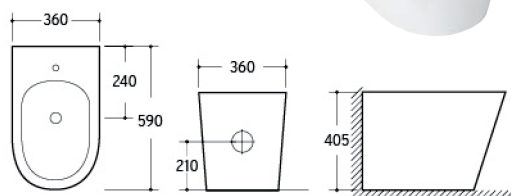

K-202 BIDET

- Round wall faced bidet
- 1 tap hole
- 32mm waste required
- Size 590 x 360 x 405mm (tapware not included)