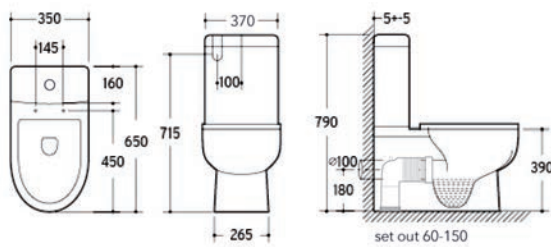

BACK TO WALL SUITES

K-002

- Round BTW toilet suite
- Size 700 x 385 x 820mm
- Standard S-trap: 60-180mm
- JT43 extender: 150-250mm
- P-trap: 180mm
- Top and bottom water inlet
- Quick release soft close seat
- 4.5/3 litres dual flush
- WELS 4 star water rating

K-008

- Deluxe BTW toilet suite
- Size: 680 x 390 x 830mm
- Standard S-trap: 60-165mm
- JT43 extender: 150-250mm (extra cost)
- P-trap: 180mm
- Top and bottom water inlet
- Quick release soft close seat
- 4.5/3 litres dual flush
- WELS 4 Star Water Rating

K-014

- Standard BTW toilet suite
- Size 660 x 370 x 800mm
- Standard S-trap: 60-180mm
- JT43 extender: 150-250mm
- P-trap: 180mm
- Quick release soft close seat
- 4.5/3 litres dual flush
- WELS 4 star water rating

BACK TO WALL SUITES

K-013

- Project BTW toilet suite
- Size 650 x 370 x 790mm
- Standard S-trap: 60-150mm
- JT43 connector: 150-230mm
- P-trap: 180mm
- Top and bottom water inlet
- Quick release soft close seat
- 4.5/3 litres dual flush
- WELS 4 star water rating