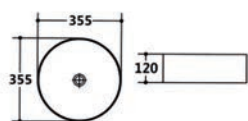

Flush 400 Slim

- VCB418E
- Above counter top basin
- Size 420 x 420 x 130mm
- 32mm waste - no overflow