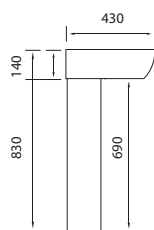

Ideal Round Semi Recessed

- VCB7003B
- Semi recessed basin
- Size 440 x 440 x 160mm
- 32mm waste - with overflow

Ashford Semi Recessed

- VCB8050F
- Semi recessed basin
- Size 500 x 430 x 190mm
- 32mm waste - with overflow

Edge Semi Recessed

- VCB8050I
- Semi recessed basin
- Size 420 x 470 x 160mm
- 32mm waste - with overflow

WALL BASIN

GLOW W/SHROUD

- K-G503
- Wall Basin & Shroud
- Size: 550 x 430 x 140mm
- 32mm Waste - With Overflow