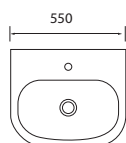

Ideal Round Semi Recessed

- VCB7003B
- Semi recessed basin
- Size 440 x 440 x 160mm
- 32mm waste - with overflow

Ashford Semi Recessed

- VCB8050F
- Semi recessed basin
- Size 500 x 430 x 190mm
- 32mm waste - with overflow

Edge Semi Recessed

- VCB8050I
- Semi recessed basin
- Size 420 x 470 x 160mm
- 32mm waste - with overflow

WALL BASIN

GLOW W/SHROUD

- K-G503
- Wall Basin & Shroud
- Size: 550 x 430 x 140mm
- 32mm Waste - With Overflow

GLOW W/PEDESTAL

- K-G403
- Wall Basin & Pedestal
- Size: 550 x 430 x 140mm
- 32mm Waste - With Overflow

*Wall basin available seperately

LAUNDRY

32L Vitreous China Laundry Trough

- VCB4060A
- Size 590 x 480 x 310mm
- Basket waste supplied
- Overflow