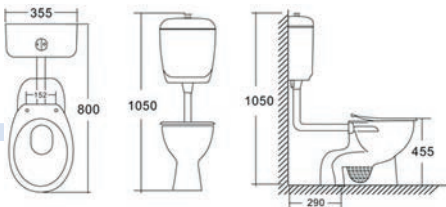

CLOSE COUPLED

K-009S

- Close coupled toilet suite
- Size 620 x 350 x 800mm
- Standard S-trap: 140mm
- Quick release soft close seat
- Bottom inlet only
- 4.5/3 litres dual flush
- WELS 4 star water rating

LINK SUITE

LTS450S

- Link toilet suite
- Size: 595 x 385 x 865mm
- Vitreous China
- Standard S-trap: 140-250mm
- Bottom Water Inlet RH or LH
- Quick release soft close seat
- 6/3 Litres Dual Flush
- WELS 4 Star Water Rating

K-024 CARE

- Care Disabled toilet suite
- Size: 800 x 355 x 1050mm
- Standard S-trap: 290mm
- Bottom water inlet
- Single flap seat - Blue
- 4.5/3 Litres dual flush
- WELS 4 Star water rating
- Back rest (extra cost)

K-106 CARE

- **Raised Height Pan**
- **Tornado Flush**
- Size: 790 x 360 x 435mm
- Standard S-trap: 60-240mm
- P-trap: 180mm
- Single Flap Seat with rotational buffer for extra stability
- 4.5/3 Litres Dual Flush
- WELS 4 Star Water Rating
- Compliance AS1428.1.2009