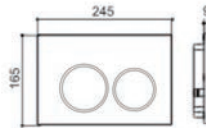

INWALL CISTERNS

K-G3004111