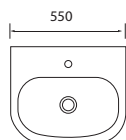

- VCB509B
- Self rimming basin
- Size 530 x 430 x 195mm
- 32mm waste - with overflow

UNDER COUNTER

Elegant

- VCB540E
- Under counter basin
- Size 530 x 340 x 155mm
- 32mm waste - with overflow

Edge Mini

- VCB540C
- Under counter mini basin
- Size 430 x 255 x 150mm
- 32mm waste - no overflow

Also available in Matte Black

Pop Up

Quattro pop up waste 21705.01

- 4 in 1 waste
- Suits 32 or 40mm

Pop Up

Quattro Mushroom pop up waste 21751.01

- Aesthetically curved
- 4 in 1 waste
- Suits 32 or 40mm

SEMI RECESSED

Ideal Round Semi Recessed

- VCB7003B
- Semi recessed basin
- Size 440 x 440 x 160mm
- 32mm waste - with overflow

Ashford Semi Recessed

- VCB8050F
- Semi recessed basin
- Size 500 x 430 x 190mm
- 32mm waste - with overflow

Edge Semi Recessed

- VCB8050I
- Semi recessed basin
- Size 420 x 470 x 160mm
- 32mm waste - with overflow

WALL BASIN

GLOW W/SHROUD

- K-G503
- Wall Basin & Shroud
- Size: 550 x 430 x 140mm
- 32mm Waste - With Overflow