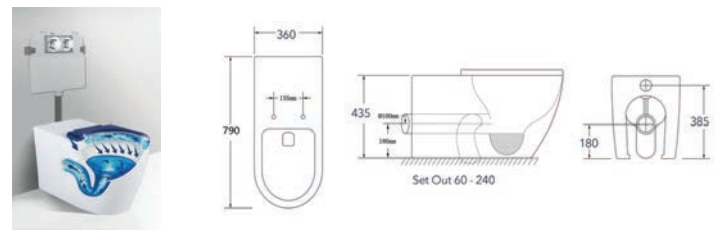

CLOSE COUPLED

K-009S

- Close coupled toilet suite
- Size 620 x 350 x 800mm
- Standard S-trap: 140mm
- Quick release soft close seat
- Bottom inlet only
- 4.5/3 litres dual flush
- WELS 4 star water rating

LINK SUITE

LTS450S

- Link toilet suite
- Size: 595 x 385 x 865mm
- Vitreous China
- Standard S-trap: 140-250mm
- Bottom Water Inlet RH or LH
- Quick release soft close seat
- 6/3 Litres Dual Flush
- WELS 4 Star Water Rating

K-024 CARE

- Care Disabled toilet suite
- Size: 800 x 355 x 1050mm
- Standard S-trap: 290mm
- Bottom water inlet
- Single flap seat - Blue
- 4.5/3 Litres dual flush
- WELS 4 Star water rating
- Back rest (extra cost)

K-106 CARE

- **Raised Height Pan**
- **Tornado Flush**
- Size: 790 x 360 x 435mm
- Standard S-trap: 60-240mm
- P-trap: 180mm
- Single Flap Seat with rotational buffer for extra stability
- 4.5/3 Litres Dual Flush
- WELS 4 Star Water Rating
- Compliance AS1428.1.2009