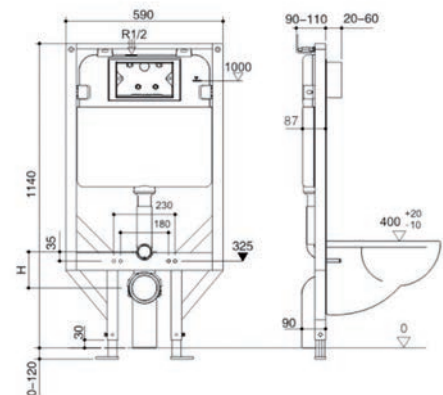

INWALL CISTERNS

K-G3004111

K-G3004111B

K-G3004109

K-G30041BL

K-G30031

- In-wall cistern (including frame)
- Suits K302