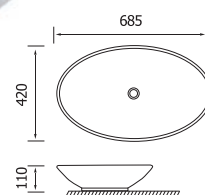

- VCB7028AB
- Inset above counter top basin
- Size 545 x 460 x 160mm
- 32mm waste - with overflow

Edge Stepped

- VCB7040
- Above counter top basin
- Size 500 x 428 x 195mm
- 32mm waste - with overflow

Tony Counter Top

- VCB7078
- Above counter top basin
- Size 485 x 440 x 80mm
- 32mm waste - with overflow

ABOVE COUNTER

Ideal Round

- K-302B
- Above counter top basin
- Size 380 x 380 x 150mm
- 32mm waste - with overflow

Ideal 500 Oval

- K-507
- Above counter top basin
- Size 510 x 435 x 120mm
- 32mm waste - no overflow

Ideal Inset Vessel

- VCB7002
- Inset counter top basin
- Size 430 x 430 x 145mm
- 32mm waste - with overflow

Elegant Slim Rectangular

- VCB408E
- Above counter top basin
- Size 690 x 390 x 120mm
- 32mm waste - no overflow

Ideal 685 Oval

- VCB407E
- Above counter top basin
- Size 685 x 420 x 110mm
- 32mm waste - no overflow