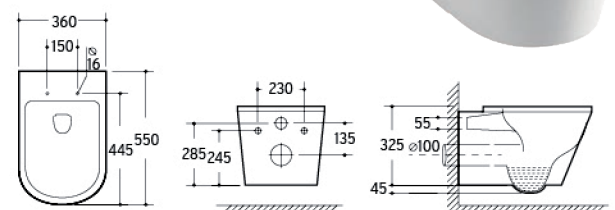

K-302 WALL HUNG

- Round wall hung toilet pan
- Size 560 x 360 x 325mm
- Quick release sc seat heavy duty
- Suits K-G30031