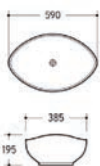

ABOVE COUNTER

Ideal Round

- K-302B
- Above counter top basin
- Size 380 x 380 x 150mm
- 32mm waste - with overflow

Ideal 500 Oval

- K-507
- Above counter top basin
- Size 510 x 435 x 120mm
- 32mm waste - no overflow

Ideal Inset Vessel

- VCB7002
- Inset counter top basin
- Size 430 x 430 x 145mm
- 32mm waste - with overflow

Elegant Slim Rectangular

- VCB408E
- Above counter top basin
- Size 690 x 390 x 120mm
- 32mm waste - no overflow

Ideal 685 Oval

- VCB407E
- Above counter top basin
- Size 685 x 420 x 110mm
- 32mm waste - no overflow

Ideal 400 Oval

- VCB7082
- Above counter top basin
- Size 410 x 340 x 145mm
- 32mm waste - no overflow

Mini 480 Counter Top

- VCB9048A
- Above counter top basin
- Size 480 x 240 x 140mm
- 32mm waste - with overflow

Flush 500 Wall & Counter Top Basin

- VCB302
- w/overflow
- 500x420

Tony 520 Wall & Counter Top Basin

- K-365
- 520x360
- No Overflow

Ideal Oval 590

- K-383
- counter to
- w/overflow
- 590x385

Ideal Vessel

- VCB7020A
- counter top
- 420x130
- No Overflow