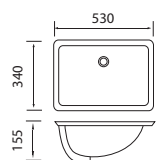

SELF RIMMING

Elegant Self Rimming

- VCB9050
- Self rimming basin
- Size 530 x 450 x 200mm
- 32mm waste - with overflow

Edge Self Rimming

- VCB9048B
- Self rimming basin
- Size 410 x 410 x 150mm
- 32mm waste - with overflow

Tony 500 Self Rimming

- K-503
- Self rimming basin
- Size 500 x 360 x 165mm
- 32mm waste - no overflow

Edge Mini

- KN032-1
- Self rimming basin
- Size 550 x 345 x D150mm
- 32mm waste - no overflow

Ashford Self Rimming

- VCB509B
- Self rimming basin
- Size 530 x 430 x 195mm
- 32mm waste - with overflow

UNDER COUNTER

Elegant

- VCB540E
- Under counter basin
- Size 530 x 340 x 155mm
- 32mm waste - with overflow

Edge Mini

- VCB540C
- Under counter mini basin
- Size 430 x 255 x 150mm
- 32mm waste - no overflow