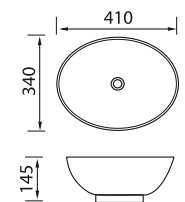

- VCB7028AB
- Inset above counter top basin
- Size 545 x 460 x 160mm
- 32mm waste - with overflow

Edge Stepped

- VCB7040
- Above counter top basin
- Size 500 x 428 x 195mm
- 32mm waste - with overflow

Tony Counter Top

- VCB7078
- Above counter top basin
- Size 485 x 440 x 80mm
- 32mm waste - with overflow

ABOVE COUNTER

Ideal Round

- K-302B
- Above counter top basin
- Size 380 x 380 x 150mm
- 32mm waste - with overflow

Ideal 500 Oval

- K-507
- Above counter top basin
- Size 510 x 435 x 120mm
- 32mm waste - no overflow

Ideal Inset Vessel

- VCB7002
- Inset counter top basin
- Size 430 x 430 x 145mm
- 32mm waste - with overflow

Elegant Slim Rectangular

- VCB408E
- Above counter top basin
- Size 690 x 390 x 120mm
- 32mm waste - no overflow

Ideal 685 Oval

- VCB407E
- Above counter top basin
- Size 685 x 420 x 110mm
- 32mm waste - no overflow