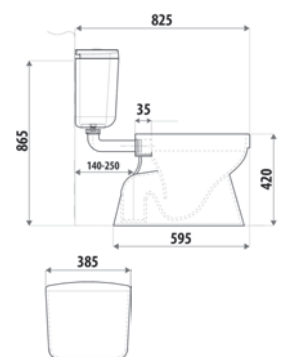

K-014

- Standard BTW toilet suite
- Size 660 x 370 x 800mm
- Standard S-trap: 60-180mm
- JT43 extender: 150-250mm
- P-trap: 180mm
- Quick release soft close seat
- 4.5/3 litres dual flush
- WELS 4 star water rating

BACK TO WALL SUITES

K-013

- Project BTW toilet suite
- Size 650 x 370 x 790mm
- Standard S-trap: 60-150mm
- JT43 connector: 150-230mm
- P-trap: 180mm
- Top and bottom water inlet
- Quick release soft close seat
- 4.5/3 litres dual flush
- WELS 4 star water rating

CLOSE COUPLED

K-009S

- Close coupled toilet suite
- Size 620 x 350 x 800mm
- Standard S-trap: 140mm
- Quick release soft close seat
- Bottom inlet only
- 4.5/3 litres dual flush
- WELS 4 star water rating

LINK SUITE

LTS450S

- Link toilet suite
- Size: 595 x 385 x 865mm
- Vitreous China
- Standard S-trap: 140-250mm
- Bottom Water Inlet RH or LH
- Quick release soft close seat
- 6/3 Litres Dual Flush
- WELS 4 Star Water Rating