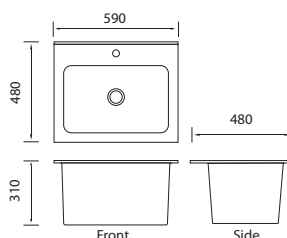

Ideal Round Semi Recessed

- VCB7003B
- Semi recessed basin
- Size 440 x 440 x 160mm
- 32mm waste - with overflow

Ashford Semi Recessed

- VCB8050F
- Semi recessed basin
- Size 500 x 430 x 190mm
- 32mm waste - with overflow

Edge Semi Recessed

- VCB8050I
- Semi recessed basin
- Size 420 x 470 x 160mm
- 32mm waste - with overflow

WALL BASIN

GLOW W/SHROUD

- K-G503
- Wall Basin & Shroud
- Size: 550 x 430 x 140mm
- 32mm Waste - With Overflow

GLOW W/PEDESTAL

- K-G403
- Wall Basin & Pedestal
- Size: 550 x 430 x 140mm
- 32mm Waste - With Overflow

*Wall basin available seperately

LAUNDRY

32L Vitreous China Laundry Trough

- VCB4060A
- Size 590 x 480 x 310mm
- Basket waste supplied
- Overflow

Bottle Trap

- Size 40 x 32mm
- 32mm waste - with overflow
- Available in Chrome & Matte Black:
- 35102.01 - Chrome
- 35102.25 - Matte Black

Impressions Bathroomware

www.impressionsbathroomware.com.au

visit our new showroom