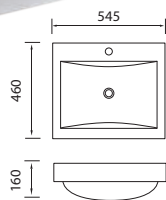

- VCB418E
- Above counter top basin
- Size 420 x 420 x 130mm
- 32mm waste - no overflow

Flush 480 Slim

- VCB419E
- Above counter top basin
- Size 480 x 370 x 130mm
- 32mm waste - no overflow

Flush 580 Slim

- VCB374D
- Above counter top basin
- Size 580 x 370 x 130mm
- 32mm waste - no overflow

Elegant 400 Slim

- K-310
- Above counter top basin
- Size 425 x 425 x 150mm
- 32mm waste - no overflow

Elegant 500 Slim

- K-404
- Above counter top basin
- Size 490 x 390 x 150mm
- 32mm waste - no overflow

Elegant 600 Slim

- VCB7090B
- Above counter top basin
- Size 600 x 340 x 130mm
- 32mm waste - with overflow

Tony Inset

- VCB7028AB
- Inset above counter top basin
- Size 545 x 460 x 160mm
- 32mm waste - with overflow

Edge Stepped

- VCB7040
- Above counter top basin
- Size 500 x 428 x 195mm
- 32mm waste - with overflow

Tony Counter Top