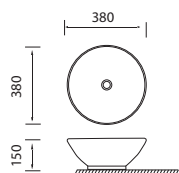

- K-404
- Above counter top basin
- Size 490 x 390 x 150mm
- 32mm waste - no overflow

Elegant 600 Slim

- VCB7090B
- Above counter top basin
- Size 600 x 340 x 130mm
- 32mm waste - with overflow

Tony Inset

- VCB7028AB
- Inset above counter top basin
- Size 545 x 460 x 160mm
- 32mm waste - with overflow

Edge Stepped

- VCB7040
- Above counter top basin
- Size 500 x 428 x 195mm
- 32mm waste - with overflow

Tony Counter Top

- VCB7078
- Above counter top basin
- Size 485 x 440 x 80mm
- 32mm waste - with overflow

ABOVE COUNTER

Ideal Round

- K-302B
- Above counter top basin
- Size 380 x 380 x 150mm
- 32mm waste - with overflow

Ideal 500 Oval

- K-507
- Above counter top basin
- Size 510 x 435 x 120mm
- 32mm waste - no overflow

Ideal Inset Vessel

- VCB7002
- Inset counter top basin
- Size 430 x 430 x 145mm
- 32mm waste - with overflow