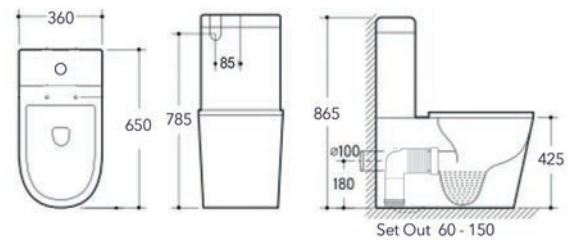

Impressions

Bathroomware

■ Toilets ■ Basins

K-022 Rimless

- Rimless BTW toilet suite
- Size 650 x 380 x 865mm
- Standard S-trap: 60-150mm
- JT43 extender: 150-210mm (extra cost)
- P-trap: 180mm
- Top and bottom water inlet
- Quick release soft close seat
- 4.5/3 litres dual flush
- WELS 4 Star water rating

K-025 Tornado Flush

- Short projection BTW toilet suite
- Size: 640 x 380 x 840mm
- Standard S-trap: 60 - 140mm
- JT43 extender: 150-210mm (extra cost)
- P-trap: 180mm
- Top and bottom water inlet
- Quick release soft close seat
- Soft closing
- 4.5/3 Litres dual flush
- WELS 4 Star water rating

K-027 Tornado Flush

- **Raised Ezy Height** BTW toilet suite
- Tornado flush
- Size: 660 x 390 x 890mm
- Standard S-trap: 60-140mm
- JT43 extender: 150-210mm (extra cost)
- P-trap: 180mm
- Top and bottom water inlet
- Quick release soft close seat
- Soft closing
- 4.5/3 Litres dual flush
- WELS 4 Star Water Rating