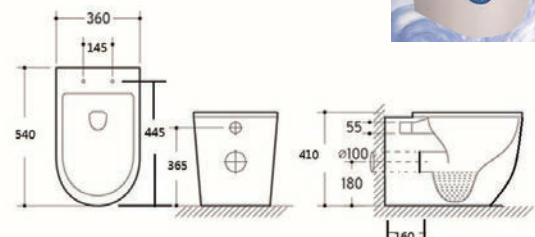

K-105

- Wall faced **Tornado Flush** Floor Pan
- Short Projection
- Size: 540 x 360 x 410mm
- Standard S-trap: 60-100mm
- PWG-002 100-155mm
- P-trap: 180mm
- Heavy duty quick release seat
- 4.5/3 Litres dual flush
- WELS 4 Star water rating