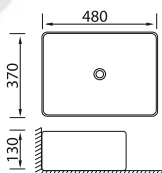

- VCB418E
- Above counter top basin
- Size 420 x 420 x 130mm
- 32mm waste - no overflow

Flush 480 Slim

- VCB419E
- Above counter top basin
- Size 480 x 370 x 130mm
- 32mm waste - no overflow

Flush 580 Slim

- VCB374D
- Above counter top basin
- Size 580 x 370 x 130mm
- 32mm waste - no overflow

Elegant 400 Slim

- K-310
- Above counter top basin
- Size 425 x 425 x 150mm
- 32mm waste - no overflow

Elegant 500 Slim