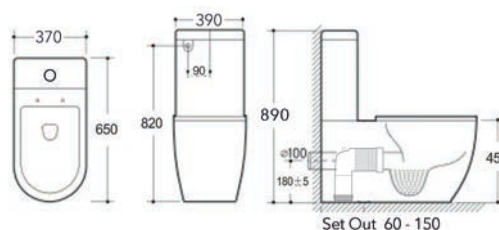

Impressions

Bathroomware

■ Toilets ■ Basins

K-022 Rimless

- Rimless BTW toilet suite
- Size 650 x 380 x 865mm
- Standard S-trap: 60-150mm
- JT43 extender: 150-210mm (extra cost)
- P-trap: 180mm
- Top and bottom water inlet
- Quick release soft close seat
- 4.5/3 litres dual flush
- WELS 4 Star water rating

K-025 Tornado Flush

- Short projection BTW toilet suite
- Size: 640 x 380 x 840mm
- Standard S-trap: 60 - 140mm
- JT43 extender: 150-210mm (extra cost)
- P-trap: 180mm
- Top and bottom water inlet
- Quick release soft close seat
- Soft closing
- 4.5/3 Litres dual flush
- WELS 4 Star water rating

K-027 Tornado Flush

- **Raised Ezy Height** BTW toilet suite
- Tornado flush
- Size: 660 x 390 x 890mm
- Standard S-trap: 60-140mm
- JT43 extender: 150-210mm (extra cost)
- P-trap: 180mm
- Top and bottom water inlet
- Quick release soft close seat
- Soft closing
- 4.5/3 Litres dual flush
- WELS 4 Star Water Rating

K-021

- **Raised Ezy Height** BTW toilet suite
- Size: 650 x 390 x 890mm
- Standard S-trap: 60-150mm
- JT43 extender: 150-240mm (extra cost)
- P-trap: 180mm
- Top and bottom water inlet
- Quick release soft close seat
- Soft closing
- 4.5/3 Litres Dual Flush
- WELS 4 Star Water Rating