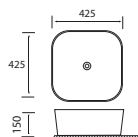

- VCB418E
- Above counter top basin
- Size 420 x 420 x 130mm
- 32mm waste - no overflow

Flush 480 Slim

- VCB419E
- Above counter top basin
- Size 480 x 370 x 130mm
- 32mm waste - no overflow

Flush 580 Slim

- VCB374D
- Above counter top basin
- Size 580 x 370 x 130mm
- 32mm waste - no overflow

Elegant 400 Slim

- K-310
- Above counter top basin
- Size 425 x 425 x 150mm
- 32mm waste - no overflow

Elegant 500 Slim

- K-404
- Above counter top basin
- Size 490 x 390 x 150mm
- 32mm waste - no overflow

Elegant 600 Slim

- VCB7090B
- Above counter top basin
- Size 600 x 340 x 130mm
- 32mm waste - with overflow

Tony Inset

- VCB7028AB
- Inset above counter top basin
- Size 545 x 460 x 160mm
- 32mm waste - with overflow

Edge Stepped

- VCB7040
- Above counter top basin
- Size 500 x 428 x 195mm
- 32mm waste - with overflow

Tony Counter Top