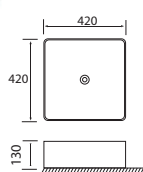

Flush 400 Slim

- VCB418E
- Above counter top basin
- Size 420 x 420 x 130mm
- 32mm waste - no overflow