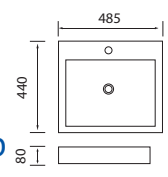

- VCB374D
- Above counter top basin
- Size 580 x 370 x 130mm
- 32mm waste - no overflow

Elegant 400 Slim

- K-310
- Above counter top basin
- Size 425 x 425 x 150mm
- 32mm waste - no overflow

Elegant 500 Slim

- K-404
- Above counter top basin
- Size 490 x 390 x 150mm
- 32mm waste - no overflow

Elegant 600 Slim

- VCB7090B
- Above counter top basin
- Size 600 x 340 x 130mm
- 32mm waste - with overflow

Tony Inset

- VCB7028AB
- Inset above counter top basin
- Size 545 x 460 x 160mm
- 32mm waste - with overflow

Edge Stepped

- VCB7040
- Above counter top basin
- Size 500 x 428 x 195mm
- 32mm waste - with overflow

Tony Counter Top