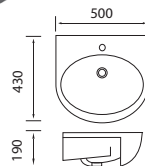

Tony 500 Self Rimming

- K-503
- Self rimming basin
- Size 500 x 360 x 165mm
- 32mm waste - no overflow

Edge Mini

- KN032-1
- Self rimming basin
- Size 550 x 345 x D150mm
- 32mm waste - no overflow

Ashford Self Rimming

- VCB509B
- Self rimming basin
- Size 530 x 430 x 195mm
- 32mm waste - with overflow

UNDER COUNTER

Elegant

- VCB540E
- Under counter basin
- Size 530 x 340 x 155mm
- 32mm waste - with overflow

Edge Mini

- VCB540C
- Under counter mini basin
- Size 430 x 255 x 150mm
- 32mm waste - no overflow

Also available in Matte Black

Pop Up

Quattro pop up waste 21705.01

- 4 in 1 waste
- Suits 32 or 40mm

Pop Up

Quattro Mushroom pop up waste 21751.01

- Aesthetically curved
- 4 in 1 waste
- Suits 32 or 40mm

SEMI RECESSED

Ideal Round Semi Recessed

- VCB7003B
- Semi recessed basin
- Size 440 x 440 x 160mm
- 32mm waste - with overflow

Ashford Semi Recessed

- VCB8050F
- Semi recessed basin
- Size 500 x 430 x 190mm
- 32mm waste - with overflow