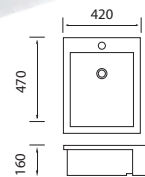

- VCB509B
- Self rimming basin
- Size 530 x 430 x 195mm
- 32mm waste - with overflow

UNDER COUNTER

Elegant

- VCB540E
- Under counter basin
- Size 530 x 340 x 155mm
- 32mm waste - with overflow

Edge Mini

- VCB540C
- Under counter mini basin
- Size 430 x 255 x 150mm
- 32mm waste - no overflow

Also available in Matte Black

Pop Up

Quattro pop up waste 21705.01

- 4 in 1 waste
- Suits 32 or 40mm

Pop Up

Quattro Mushroom pop up waste 21751.01

- Aesthetically curved
- 4 in 1 waste
- Suits 32 or 40mm

SEMI RECESSED

Ideal Round Semi Recessed

- VCB7003B
- Semi recessed basin
- Size 440 x 440 x 160mm
- 32mm waste - with overflow

Ashford Semi Recessed

- VCB8050F
- Semi recessed basin
- Size 500 x 430 x 190mm
- 32mm waste - with overflow