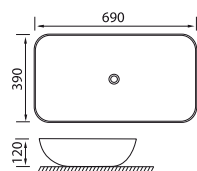

- K-404
- Above counter top basin
- Size 490 x 390 x 150mm
- 32mm waste - no overflow

Elegant 600 Slim

- VCB7090B
- Above counter top basin
- Size 600 x 340 x 130mm
- 32mm waste - with overflow

Tony Inset

- VCB7028AB
- Inset above counter top basin
- Size 545 x 460 x 160mm
- 32mm waste - with overflow

Edge Stepped

- VCB7040
- Above counter top basin
- Size 500 x 428 x 195mm
- 32mm waste - with overflow

Tony Counter Top

- VCB7078
- Above counter top basin
- Size 485 x 440 x 80mm
- 32mm waste - with overflow

ABOVE COUNTER

Ideal Round

- K-302B
- Above counter top basin
- Size 380 x 380 x 150mm
- 32mm waste - with overflow

Ideal 500 Oval

- K-507
- Above counter top basin
- Size 510 x 435 x 120mm
- 32mm waste - no overflow

Ideal Inset Vessel

- VCB7002
- Inset counter top basin
- Size 430 x 430 x 145mm
- 32mm waste - with overflow