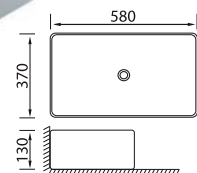

- VCB418E
- Above counter top basin
- Size 420 x 420 x 130mm
- 32mm waste - no overflow

Flush 480 Slim

- VCB419E
- Above counter top basin
- Size 480 x 370 x 130mm
- 32mm waste - no overflow

Flush 580 Slim