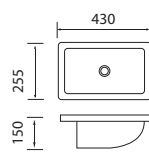

SELF RIMMING

Elegant Self Rimming

- VCB9050
- Self rimming basin
- Size 530 x 450 x 200mm
- 32mm waste - with overflow

Edge Self Rimming

- VCB9048B
- Self rimming basin
- Size 410 x 410 x 150mm
- 32mm waste - with overflow

Tony 500 Self Rimming

- K-503
- Self rimming basin
- Size 500 x 360 x 165mm
- 32mm waste - no overflow

Edge Mini

- KN032-1
- Self rimming basin
- Size 550 x 345 x D150mm
- 32mm waste - no overflow

Ashford Self Rimming

- VCB509B
- Self rimming basin
- Size 530 x 430 x 195mm
- 32mm waste - with overflow

UNDER COUNTER

Elegant

- VCB540E
- Under counter basin
- Size 530 x 340 x 155mm
- 32mm waste - with overflow

Edge Mini

- VCB540C
- Under counter mini basin
- Size 430 x 255 x 150mm
- 32mm waste - no overflow