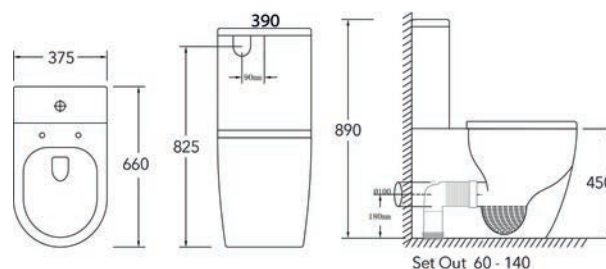

Impressions

Bathroomware

■ Toilets ■ Basins

K-022 Rimless

- Rimless BTW toilet suite
- Size 650 x 380 x 865mm
- Standard S-trap: 60-150mm
- JT43 extender: 150-210mm (extra cost)
- P-trap: 180mm
- Top and bottom water inlet
- Quick release soft close seat
- 4.5/3 litres dual flush
- WELS 4 Star water rating

K-025 Tornado Flush

- Short projection BTW toilet suite
- Size: 640 x 380 x 840mm
- Standard S-trap: 60 - 140mm
- JT43 extender: 150-210mm (extra cost)
- P-trap: 180mm
- Top and bottom water inlet
- Quick release soft close seat
- Soft closing
- 4.5/3 Litres dual flush
- WELS 4 Star water rating

K-027 Tornado Flush

- **Raised Ezy Height** BTW toilet suite
- Tornado flush
- Size: 660 x 390 x 890mm
- Standard S-trap: 60-140mm
- JT43 extender: 150-210mm (extra cost)
- P-trap: 180mm
- Top and bottom water inlet
- Quick release soft close seat
- Soft closing
- 4.5/3 Litres dual flush
- WELS 4 Star Water Rating

K-021

- **Raised Ezy Height** BTW toilet suite
- Size: 650 x 390 x 890mm
- Standard S-trap: 60-150mm
- JT43 extender: 150-240mm (extra cost)
- P-trap: 180mm
- Top and bottom water inlet
- Quick release soft close seat
- Soft closing
- 4.5/3 Litres Dual Flush
- WELS 4 Star Water Rating