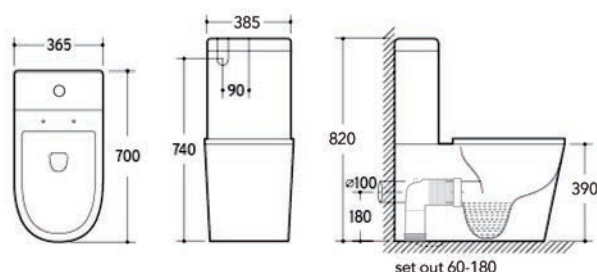

K-027 Tornado Flush

- **Raised Ezy Height** BTW toilet suite
- Tornado flush
- Size: 660 x 390 x 890mm
- Standard S-trap: 60-140mm
- JT43 extender: 150-210mm (extra cost)
- P-trap: 180mm
- Top and bottom water inlet
- Quick release soft close seat
- Soft closing
- 4.5/3 Litres dual flush
- WELS 4 Star Water Rating

K-021

- **Raised Ezy Height** BTW toilet suite
- Size: 650 x 390 x 890mm
- Standard S-trap: 60-150mm
- JT43 extender: 150-240mm (extra cost)
- P-trap: 180mm
- Top and bottom water inlet
- Quick release soft close seat
- Soft closing
- 4.5/3 Litres Dual Flush
- WELS 4 Star Water Rating

BACK TO WALL SUITES

K-002

- Round BTW toilet suite
- Size 700 x 385 x 820mm
- Standard S-trap: 60-180mm
- JT43 extender: 150-250mm
- P-trap: 180mm
- Top and bottom water inlet
- Quick release soft close seat
- 4.5/3 litres dual flush
- WELS 4 star water rating

K-008

- Deluxe BTW toilet suite
- Size: 680 x 390 x 830mm
- Standard S-trap: 60-165mm
- JT43 extender: 150-250mm (extra cost)
- P-trap: 180mm
- Top and bottom water inlet
- Quick release soft close seat
- 4.5/3 litres dual flush
- WELS 4 Star Water Rating