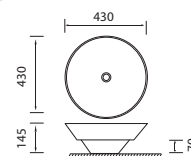

- K-404
- Above counter top basin
- Size 490 x 390 x 150mm
- 32mm waste - no overflow

Elegant 600 Slim

- VCB7090B
- Above counter top basin
- Size 600 x 340 x 130mm
- 32mm waste - with overflow

Tony Inset

- VCB7028AB
- Inset above counter top basin
- Size 545 x 460 x 160mm
- 32mm waste - with overflow

Edge Stepped

- VCB7040
- Above counter top basin
- Size 500 x 428 x 195mm
- 32mm waste - with overflow

Tony Counter Top

- VCB7078
- Above counter top basin
- Size 485 x 440 x 80mm
- 32mm waste - with overflow

ABOVE COUNTER

Ideal Round

- K-302B
- Above counter top basin
- Size 380 x 380 x 150mm
- 32mm waste - with overflow

Ideal 500 Oval

- K-507
- Above counter top basin
- Size 510 x 435 x 120mm
- 32mm waste - no overflow

Ideal Inset Vessel

- VCB7002
- Inset counter top basin
- Size 430 x 430 x 145mm
- 32mm waste - with overflow