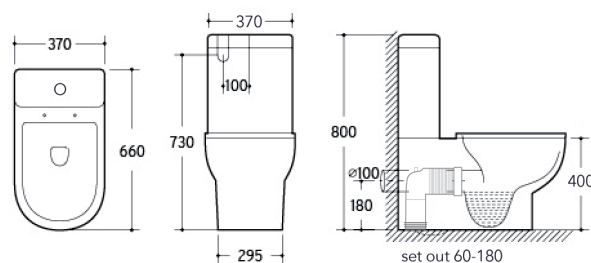

K-021

- **Raised Ezy Height** BTW toilet suite
- Size: 650 x 390 x 890mm
- Standard S-trap: 60-150mm
- JT43 extender: 150-240mm (extra cost)
- P-trap: 180mm
- Top and bottom water inlet
- Quick release soft close seat
- Soft closing
- 4.5/3 Litres Dual Flush
- WELS 4 Star Water Rating

BACK TO WALL SUITES

K-002

- Round BTW toilet suite
- Size 700 x 385 x 820mm
- Standard S-trap: 60-180mm
- JT43 extender: 150-250mm
- P-trap: 180mm
- Top and bottom water inlet
- Quick release soft close seat
- 4.5/3 litres dual flush
- WELS 4 star water rating

K-008

- Deluxe BTW toilet suite
- Size: 680 x 390 x 830mm
- Standard S-trap: 60-165mm
- JT43 extender: 150-250mm (extra cost)
- P-trap: 180mm
- Top and bottom water inlet
- Quick release soft close seat
- 4.5/3 litres dual flush
- WELS 4 Star Water Rating

K-014

- Standard BTW toilet suite
- Size 660 x 370 x 800mm
- Standard S-trap: 60-180mm
- JT43 extender: 150-250mm
- P-trap: 180mm
- Quick release soft close seat
- 4.5/3 litres dual flush
- WELS 4 star water rating