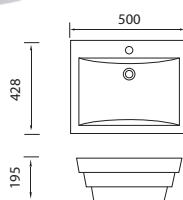

- VCB374D
- Above counter top basin
- Size 580 x 370 x 130mm
- 32mm waste - no overflow

Elegant 400 Slim

- K-310
- Above counter top basin
- Size 425 x 425 x 150mm
- 32mm waste - no overflow

Elegant 500 Slim

- K-404
- Above counter top basin
- Size 490 x 390 x 150mm
- 32mm waste - no overflow

Elegant 600 Slim

- VCB7090B
- Above counter top basin
- Size 600 x 340 x 130mm
- 32mm waste - with overflow

Tony Inset

- VCB7028AB
- Inset above counter top basin
- Size 545 x 460 x 160mm
- 32mm waste - with overflow

Edge Stepped

- VCB7040
- Above counter top basin
- Size 500 x 428 x 195mm
- 32mm waste - with overflow

Tony Counter Top

- VCB7078
- Above counter top basin
- Size 485 x 440 x 80mm
- 32mm waste - with overflow

ABOVE COUNTER

Ideal Round

- K-302B
- Above counter top basin
- Size 380 x 380 x 150mm
- 32mm waste - with overflow