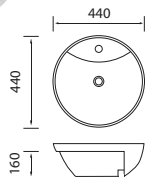

Tony 500 Self Rimming

- K-503
- Self rimming basin
- Size 500 x 360 x 165mm
- 32mm waste - no overflow

Edge Mini

- KN032-1
- Self rimming basin
- Size 550 x 345 x D150mm
- 32mm waste - no overflow

Ashford Self Rimming

- VCB509B
- Self rimming basin
- Size 530 x 430 x 195mm
- 32mm waste - with overflow

UNDER COUNTER

Elegant

- VCB540E
- Under counter basin
- Size 530 x 340 x 155mm
- 32mm waste - with overflow

Edge Mini

- VCB540C
- Under counter mini basin
- Size 430 x 255 x 150mm
- 32mm waste - no overflow

Also available in Matte Black

Pop Up

Quattro pop up waste 21705.01

- 4 in 1 waste
- Suits 32 or 40mm

Pop Up

Quattro Mushroom pop up waste 21751.01

- Aesthetically curved
- 4 in 1 waste
- Suits 32 or 40mm

SEMI RECESSED

Ideal Round Semi Recessed

- VCB7003B
- Semi recessed basin
- Size 440 x 440 x 160mm
- 32mm waste - with overflow

Ashford Semi Recessed

- VCB8050F
- Semi recessed basin
- Size 500 x 430 x 190mm
- 32mm waste - with overflow