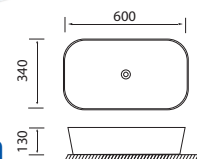

- VCB418E
- Above counter top basin
- Size 420 x 420 x 130mm
- 32mm waste - no overflow

Flush 480 Slim

- VCB419E
- Above counter top basin
- Size 480 x 370 x 130mm
- 32mm waste - no overflow

Flush 580 Slim

- VCB374D
- Above counter top basin
- Size 580 x 370 x 130mm
- 32mm waste - no overflow

Elegant 400 Slim

- K-310
- Above counter top basin
- Size 425 x 425 x 150mm
- 32mm waste - no overflow

Elegant 500 Slim

- K-404
- Above counter top basin
- Size 490 x 390 x 150mm
- 32mm waste - no overflow

Elegant 600 Slim

- VCB7090B
- Above counter top basin
- Size 600 x 340 x 130mm
- 32mm waste - with overflow

Tony Inset

- VCB7028AB
- Inset above counter top basin
- Size 545 x 460 x 160mm
- 32mm waste - with overflow

Edge Stepped

- VCB7040
- Above counter top basin
- Size 500 x 428 x 195mm
- 32mm waste - with overflow

Tony Counter Top