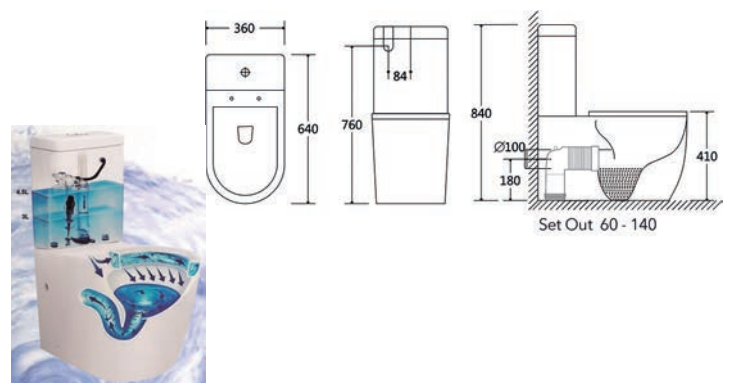

Impressions

Bathroomware

■ Toilets ■ Basins

K-022 Rimless

- Rimless BTW toilet suite
- Size 650 x 380 x 865mm
- Standard S-trap: 60-150mm
- JT43 extender: 150-210mm (extra cost)
- P-trap: 180mm
- Top and bottom water inlet
- Quick release soft close seat
- 4.5/3 litres dual flush
- WELS 4 Star water rating

K-025 Tornado Flush

- Short projection BTW toilet suite
- Size: 640 x 380 x 840mm
- Standard S-trap: 60 - 140mm
- JT43 extender: 150-210mm (extra cost)
- P-trap: 180mm
- Top and bottom water inlet
- Quick release soft close seat
- Soft closing
- 4.5/3 Litres dual flush
- WELS 4 Star water rating

K-027 Tornado Flush

- **Raised Ezy Height** BTW toilet suite
- Tornado flush
- Size: 660 x 390 x 890mm
- Standard S-trap: 60-140mm
- JT43 extender: 150-210mm (extra cost)
- P-trap: 180mm
- Top and bottom water inlet
- Quick release soft close seat
- Soft closing
- 4.5/3 Litres dual flush
- WELS 4 Star Water Rating