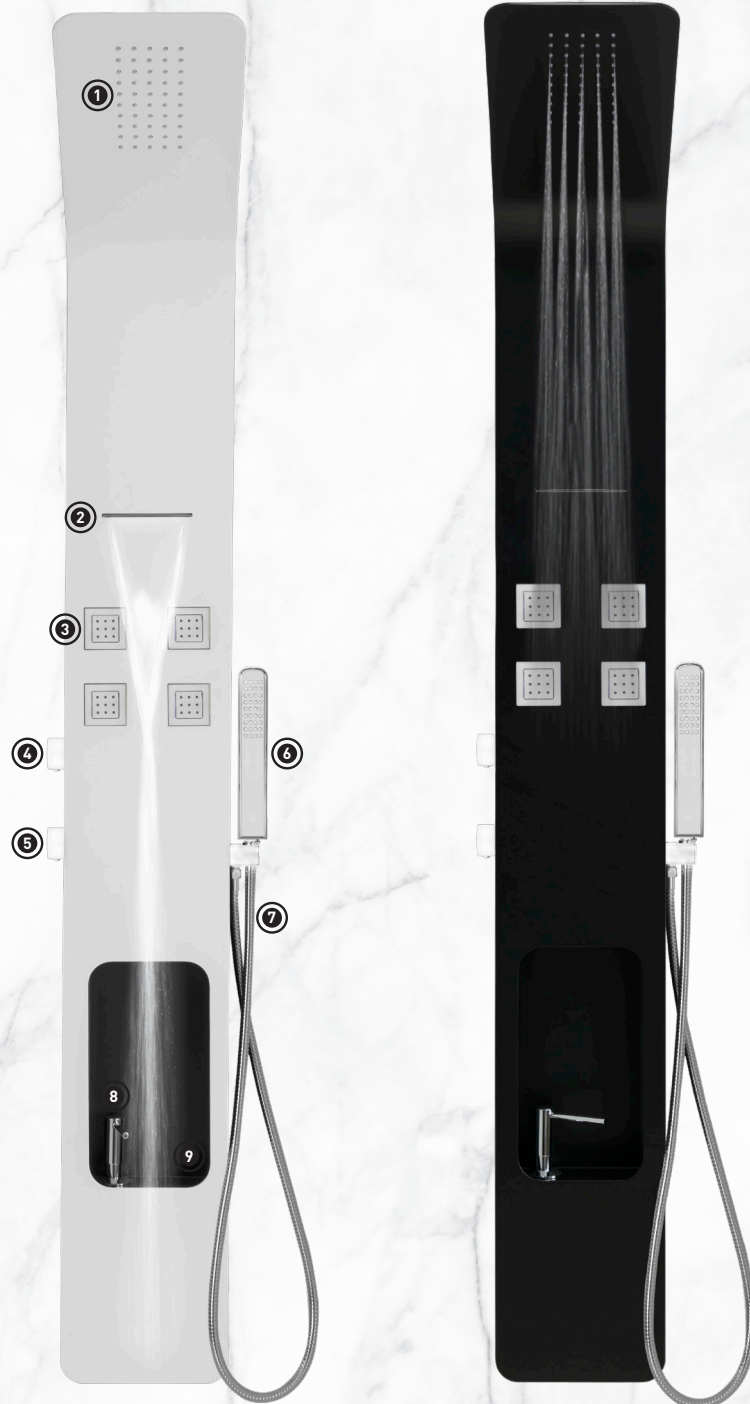

Compact, versatile & concealed these streamline designs combine functionality, ergonomics & luxury.

- 4-Way, multi-function shower
- Pre-assembled, water tested & easy to install, with included wall plates & hangers
- DECINA adapter kit is available for retrofit installation, where the taps are vertically positioned
- Manufactured from high quality 4mm aluminium alloy, coated with a superior, easy to clean, matte black or white surface
- **7 YEAR WARRANTY**

WELS 3 Star (8.5L/Min) | WaterMark Level 1 | AS/NZS 3718

*just a shower*

*Sofia*

**SOFIA All-in-One Shower Tower** - Matte White/Chrome & Matte Black/Chrome.

1 Natural Rainfall Shower. 2 Cascading Waterfall Outlet. 3 Ergonomic Body Massage Jets (x24 Upper Body). 4 4-Way Shower Function Diverter. 5 Perfect Temperature Control. 6 Versatile Hand Shower. 7 Flexible 1.5m Stainless Steel Hand Shower Hose. 8 Ergonomic Body Massage Jets (x24 Lower Body).

versa

**VERSO All-In-One Shower Tower** - *Matte White/Chrome & Matte Black/Chrome.*

1 Natural Rainfall Shower. 2 Cascading Waterfall Outlet. 3 Ergonomic Body Massage Jets (x36 Upper Body). 4 4-Way Shower Function Diverter. 5 Perfect Temperature Control. 6 Versatile Hand Shower. 7 Flexible 1.5m Stainless Steel Hand Shower Hose. 8 Soap Dispenser. 9 Built-In Shelf.

*natural*  
**RAINFALL SHOWER**

A vertical, overhead waterfall shower intended for complete body submersion.

*cascading*  
**WATERFALL OUTLET**

A vertical, water outlet at shoulder level intended for a relaxing shower that leaves the hair dry.