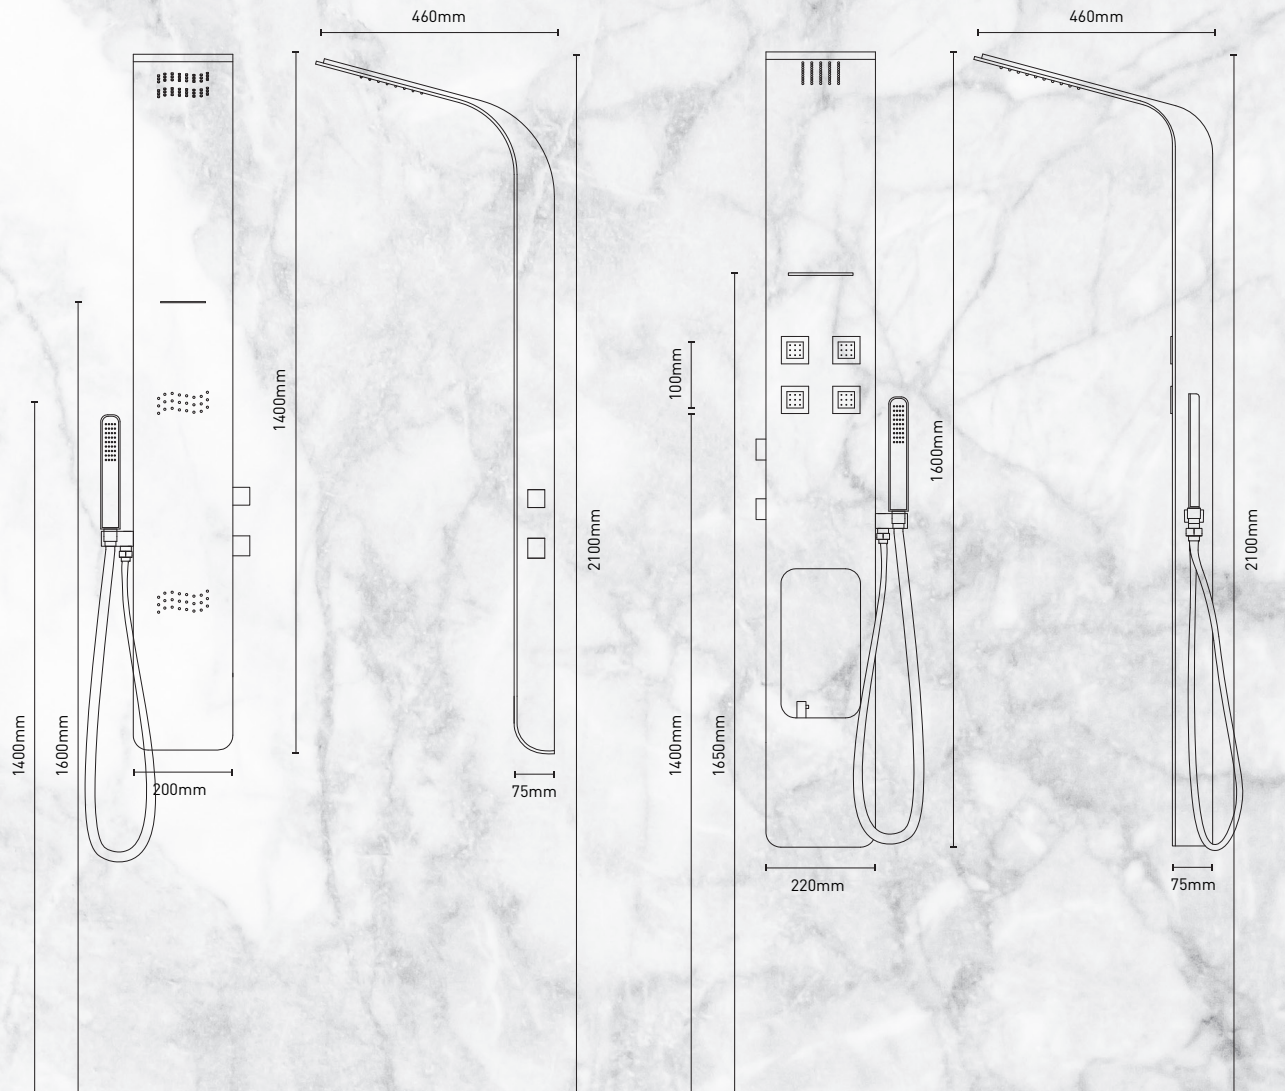

TECHNICAL DRAWINGS

ALL-IN-ONE SHOWER TOWERS

SOFIA All-In-One Shower Tower
BLACK/CHROME SOSPB | WHITE/CHROME SOSPW
1400(h) x 200(w) x 460(d) mm | 8.3kg | WELS 3 Star 8.5L/Min

VERSO All-In-One Shower Tower
BLACK/CHROME VESPB | WHITE/CHROME VESPW
1600(h) x 220(w) x 460(d) mm | 8.7kg | WELS 3 Star 8.5L/Min

- **7 YR WARRANTY***
- WaterMark Level 1
- AS/NZ Standard 3718
- Pre-assembled & water tested
- Includes wall plates & hangers
- Fully concealed fixtures
- Anti-clog shower/massage jets
- Standard 1/2" inlet connectors
- Brass shower function diverter
- Corrosion resistant fittings/fixtures
- Brass mixer with ceramic cartridge
- Recommended water pressure 400-500kpa

*Warranty T&Cs apply, please visit the Decina website [decina.com.au/warranty](https://www.decina.com.au/warranty) for details.
To make a warranty claim, please visit the Decina website [decina.com.au/warranty-claim/](https://www.decina.com.au/warranty-claim/) or email services@decina.com.au