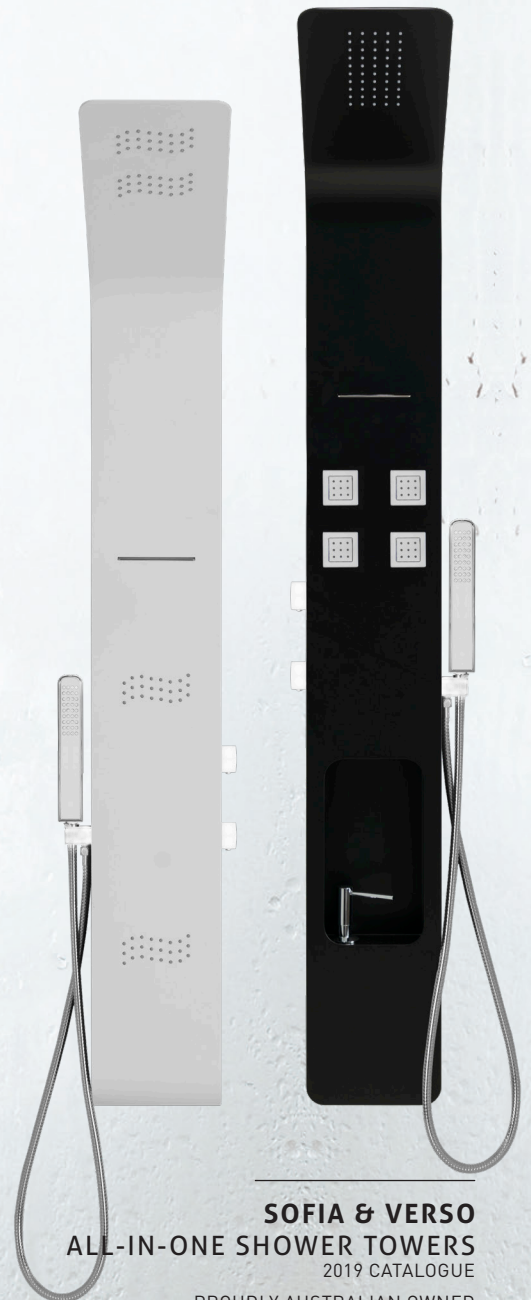

DECINA

DISCOVER INDULGENCE

SOFIA & VERSO
ALL-IN-ONE SHOWER TOWERS
2019 CATALOGUE

PROUDLY AUSTRALIAN OWNED