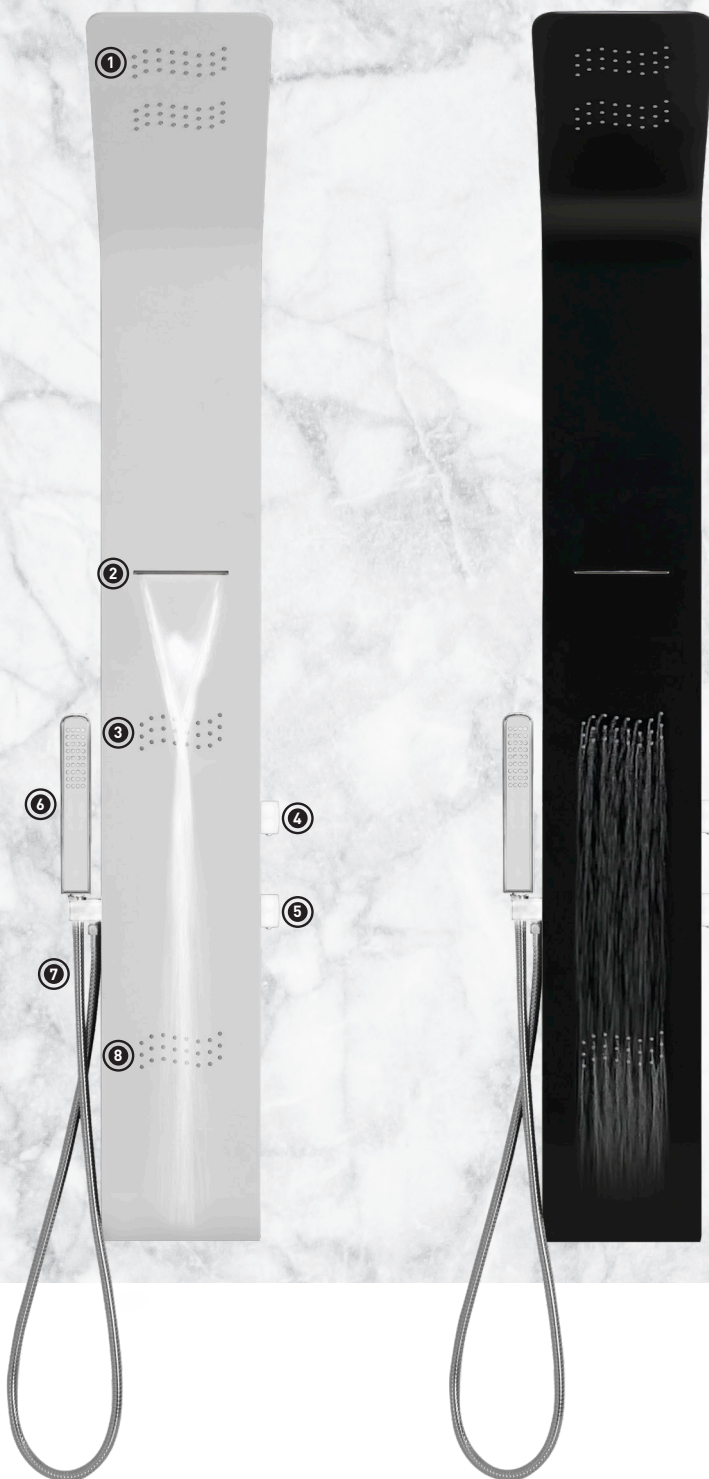

Synonymous for quality & design, Decina is Australia's largest industry acclaimed bathroom ware supplier & a market leader keeping Australia at the forefront of bathroom design & innovation.

more than

DECINA CONTINUES TO LEAD THE WAY WITH SUPERIOR INNOVATION & ENHANCED DESIGN WITH THE VERSO & SOFIA ALL-IN-ONE SHOWER TOWERS.

Compact, versatile & concealed these streamline designs combine functionality, ergonomics & luxury.

- 4-Way, multi-function shower
- Pre-assembled, water tested & easy to install, with included wall plates & hangers
- DECINA adapter kit is available for retrofit installation, where the taps are vertically positioned
- Manufactured from high quality 4mm aluminium alloy, coated with a superior, easy to clean, matte black or white surface
- **7 YEAR WARRANTY**

WELS 3 Star (8.5L/Min) | WaterMark Level 1 | AS/NZS 3718

*just a shower*

*Sofia*

**SOFIA All-in-One Shower Tower** - Matte White/Chrome & Matte Black/Chrome.

1 Natural Rainfall Shower. 2 Cascading Waterfall Outlet. 3 Ergonomic Body Massage Jets (x24 Upper Body). 4 4-Way Shower Function Diverter. 5 Perfect Temperature Control. 6 Versatile Hand Shower. 7 Flexible 1.5m Stainless Steel Hand Shower Hose. 8 Ergonomic Body Massage Jets (x24 Lower Body).

versa

**VERSO All-In-One Shower Tower** - *Matte White/Chrome & Matte Black/Chrome.*

1 Natural Rainfall Shower. 2 Cascading Waterfall Outlet. 3 Ergonomic Body Massage Jets (x36 Upper Body). 4 4-Way Shower Function Diverter. 5 Perfect Temperature Control. 6 Versatile Hand Shower. 7 Flexible 1.5m Stainless Steel Hand Shower Hose. 8 Soap Dispenser. 9 Built-In Shelf.