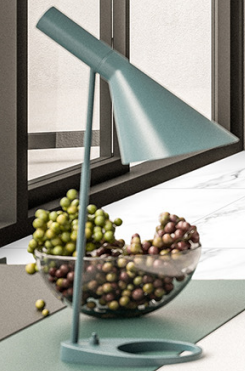

STABO STILE
Italian passion

THERE IS
No Absolute Point of View

FROM WHICH

Real and Ideal

CAN BE FINALLY

SEPARATED AND LABELLED

ABSOLUTE

The new collection from STABO STILE

Stuff your eyes with
WONDER
LIVE AS IF YOU'D
DROP DEAD
IN TEN SECONDS.

See the world.
IT'S MORE FANTASTIC THAN ANY
DREAM
MADE OR PAID FOR IN FACTORIES.

RAY BRADBURY

— Glazed porcelain.Digital printing.Rectified. —