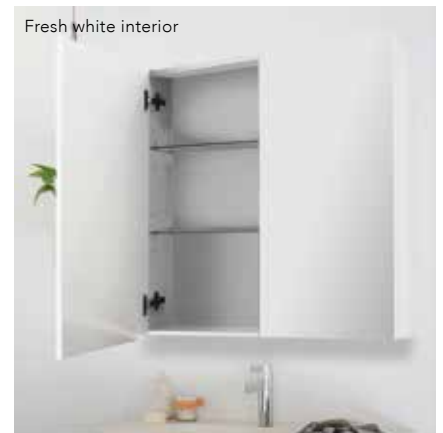

GLOSS SILK MIRRORED CABINET

Overall Height 800mm / Overall Depth 150mm

500mm 1 Door SSC5080 From: $449.00	1050mm 2 Door SSC10580 From: $619.00	1500mm 3 Door (Surround view) SSC15080-3 From: $989.00	1800mm 3 Door (Surround view) SSC18080-3 From: $1,019.00
600mm 2 Door SSC6080 From: $459.00	1200mm 2 Door SSC12080 From: $639.00	1500mm 3 Door SSC15080-3N From: $989.00	1800mm 3 Door SSC18080-3N From: $1,019.00
750mm 2 Door SSC7580 From: $519.00	1200mm 3 Door (Surround view) SSC12080-3 From: $839.00	1500mm 4 Door SSC15080-4 From: $1,039.00	1800mm 4 Door SSC18080-4 From: $1,089.00
900mm 2 Door SSC9080 From: $549.00	1200mm 3 Door SSC12080-3N From: $839.00		

3 Door hinging explained

For door hinge configurations please see specifications.
Please note, single door models come standard as left hand hinged unless otherwise specified.
For full product specifications go to www.adpastralia.com.au