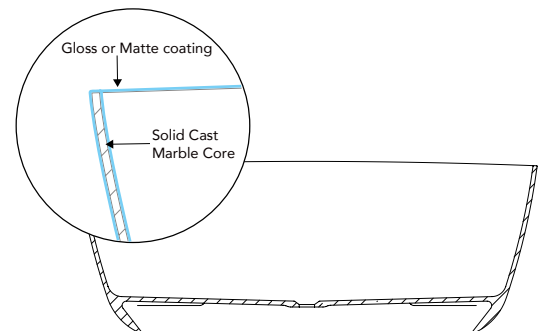

How to choose a bath that's right for you?

SIZE

Consider how much space in your bathroom you have for a bath. Also consider who will be using the bath most regularly. Will the kids be in it every night, or will it be used for a leisurely soak on the weekends?

STYLE

Your bath should be a continuation of the style in the rest of your bathroom. Whether you prefer a contemporary or classic look, showstopping or timeless, we have a bath to match your style.

COMFORT

All of our baths have been tried and tested for comfort and quality. We offer a range of baths in different shapes to suit various comfort preferences. Comfort is a personal choice, so explore the full range of options.

FINISH

Our range encompasses both Matte and Gloss finish baths. Matte finish baths make an elegant statement piece in your bathroom, while Gloss finishes are timeless and perfect for everyday family life.