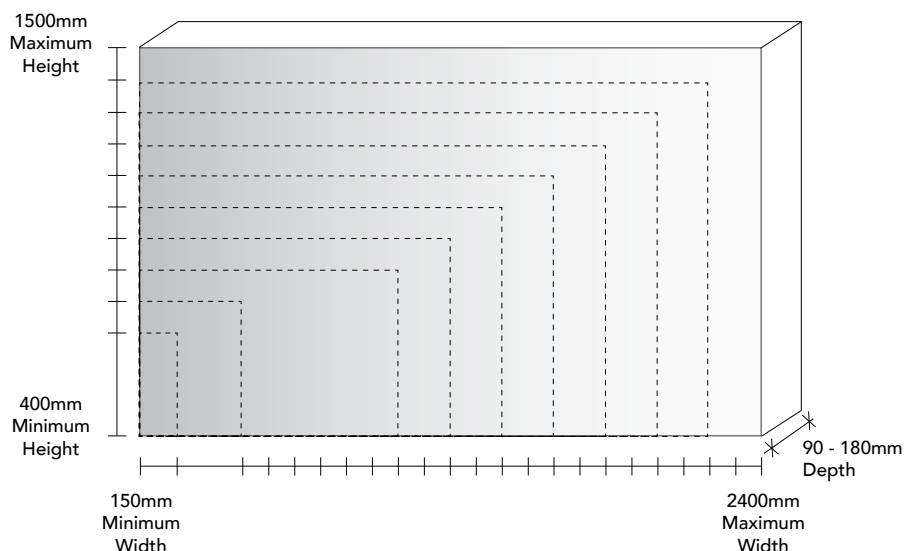

INTERIOR

Choose from a fresh white or premium graphite interior.

SHELVES

All custom sized mirrored cabinets will have matching melamine shelves (fresh white or premium graphite). Cabinets shorter than 999mm height come standard with 2 row of shelves, cabinets taller than 999mm height come standard with 3 rows of shelves. *Additional shelves are available to purchase, see pricing above.*