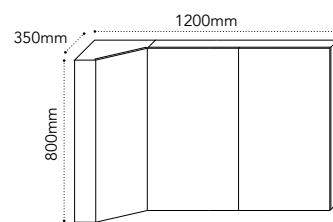

1200 x 800

3 Doors
COSC12080

From:

$1,069.00

For full product specifications go to www.adpastralia.com.au

CORNER