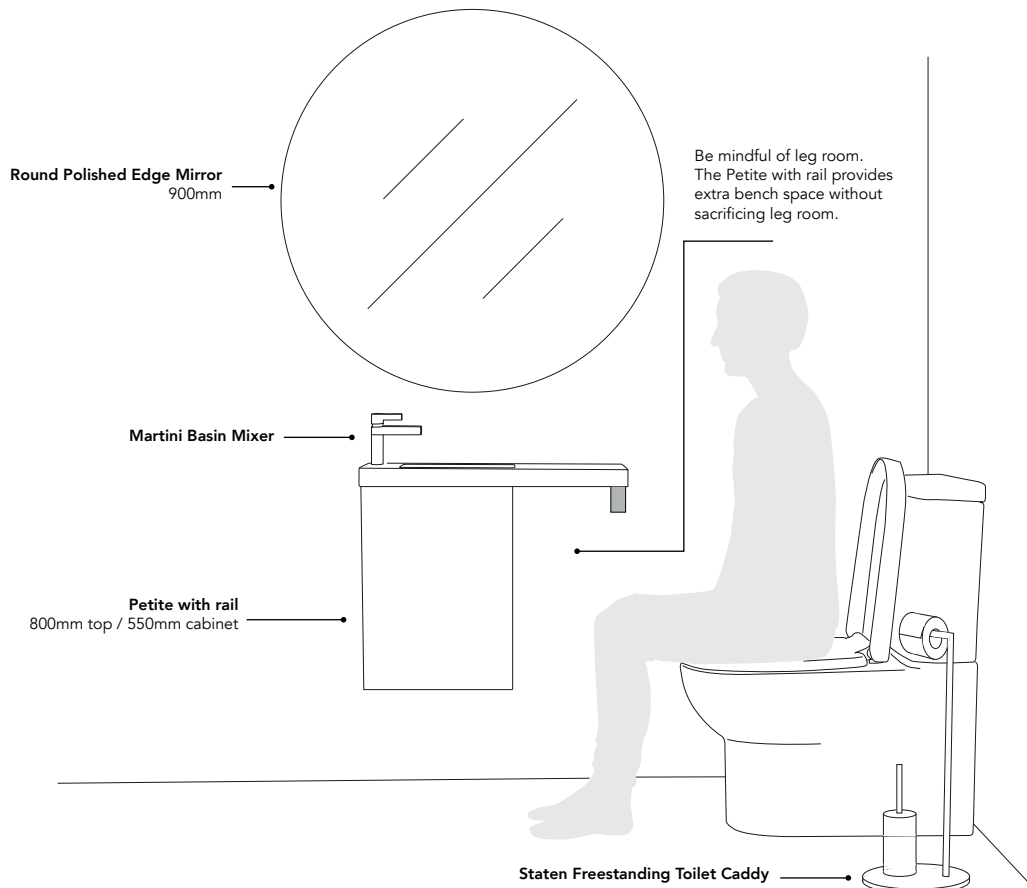

Style

- Utilise dual purpose accessories.
- Create the illusion of space with large round mirrors.
- Use light colours for paint, tiles and finishings to visually open up the space.

SMALL SPACES