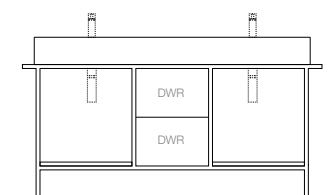

1400 Double Bowl (ANTFC1400FMD)
From: $4,279.00

Ashley* (Wall Hung) Overall Depth 500mm / Overall Height 400mm