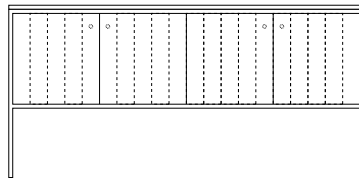

1800 Left Bowl (IVYFDS1800FML)
1800 Right Bowl (IVYFDS1800FMR)
1800 Double (IVYFDS1800FMD)
From: **$3,269.00****