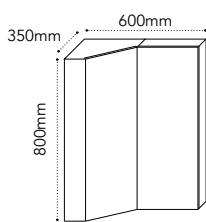

600 x 800

2 Doors
COSC6080

From:

$849.00