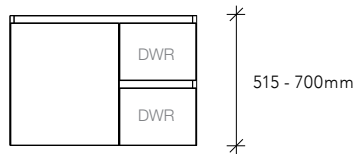

Twin (Wall Hung, 2 Drawers)