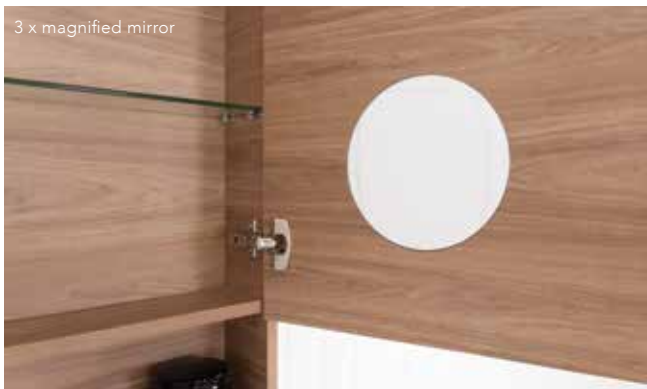

Shelf

Prime Oak Woodmatt textured cabinet finish
900 x 1000mm, 2 door

3 x magnified mirror

FEATURES

- Australian made.
- Available in a large selection of ADP woodgrain cabinet finishes, excludes all polyurethane finishes (see page 208 for colour options).
- Easy access shelf.
- Soft-close doors.
- Internal 3x magnified mirror (comes standard on right hand door unless otherwise specified).
- Recommended for recessed in wall installation.
- Mirror is copper free.
- Suitable for recessed in wall installation.
- Suitable for Daylight Overhead Lights (sold separately, see page 202).