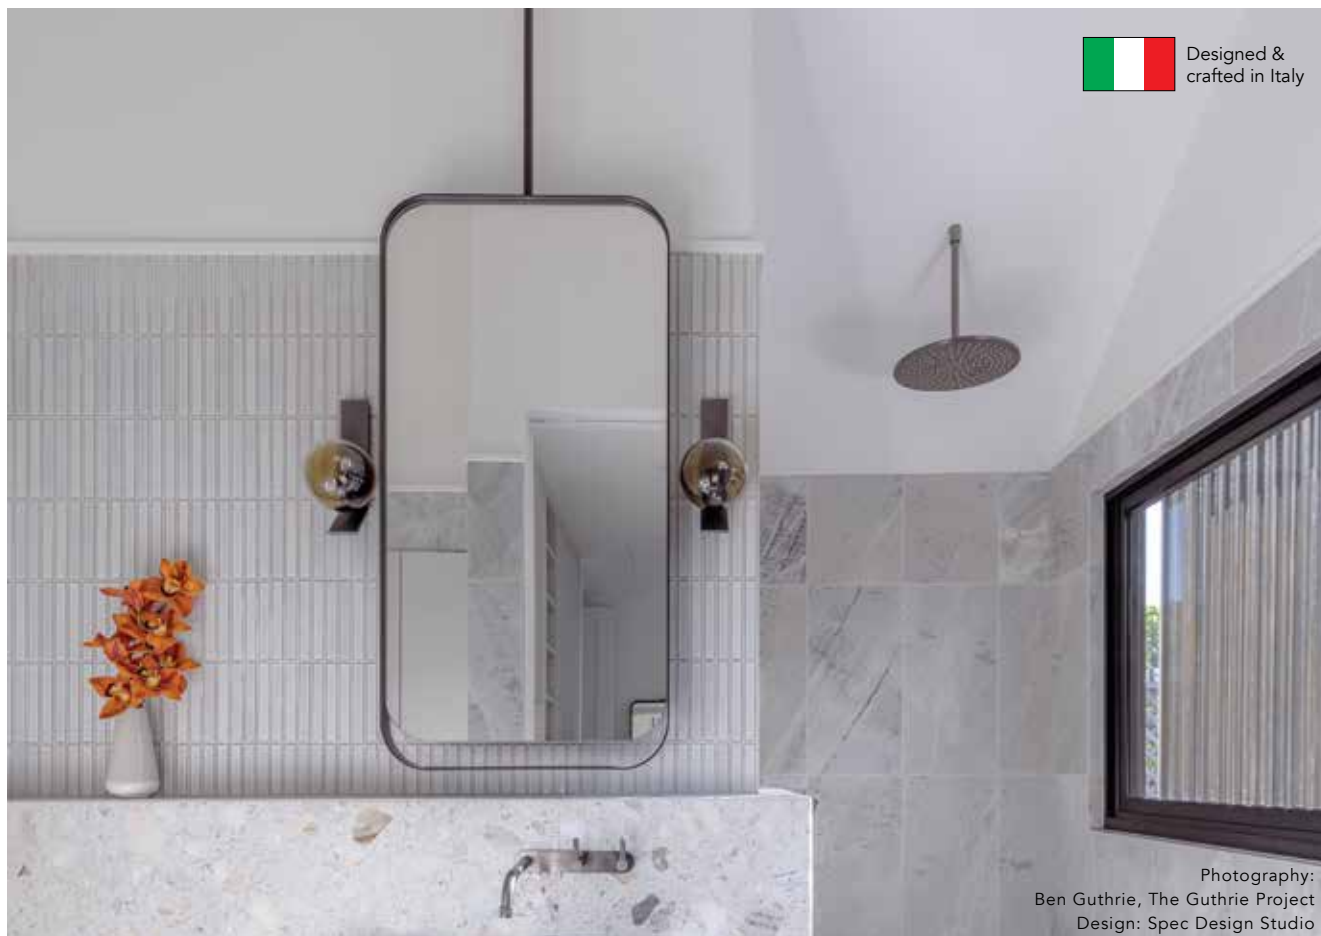

From: \$119.00

Alora

Designed & crafted in Italy

FEATURES

- Designed and crafted in Italy.
- Matte Black metal frame surround.
- Hanging bracket is located on the back of the mirror.
- Mirror is copper free.

ALORA MIRROR

700mm dia.
SMALO7070BK

From: \$599.00

Allegra

Designed & crafted in Italy

Photography:
Ben Guthrie, The Guthrie Project
Design: Spec Design Studio

FEATURES

- Designed and crafted in Italy.
- Matte Black metal frame surround and shelf.
- Adjustable 550mm rail to suit various ceiling heights, extra lengths of rail available. Rail is removable.
- Option of fixed, close to wall bracket, or swivel bracket.
- Hanging bracket is located on the back of the mirror
- Mirror is copper free.