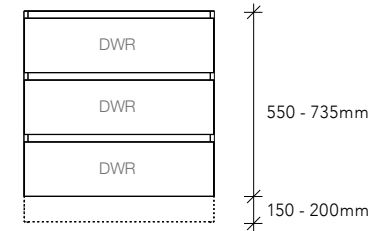

Slim (Wall Hung, 1 Drawer)

Twin (Wall Hung, 2 Drawers)

Trio (Floor Mount with Detachable Kickboard or Legs, 3 Drawers) Leg options see page 205.

Step 4 - Handle Style

Choose from three handle styles, including Bevel-grip finger pull, Aluminium Recessed Handle, and a range of Handles. Bevel-grip finger pull is a sleek handleless option that is perfect for the modern bathroom and for small spaces. The Aluminium Recessed handle looks best when paired with Classic fronts. Our range of Handles includes both contemporary and traditional options (see page 206).