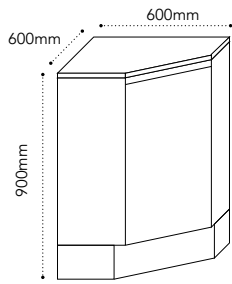

*For benchtop options please add the following to end of product code:
CP = Cherry Pie, F = Friday Hybrid Quartz™, CS = Caesarstone®
** Caesarstone incurs a 25% surcharge.

CORNER VANITIES

Emporia Corner Vanity (Floor Mount with Kickboard) Overall Height 900mm