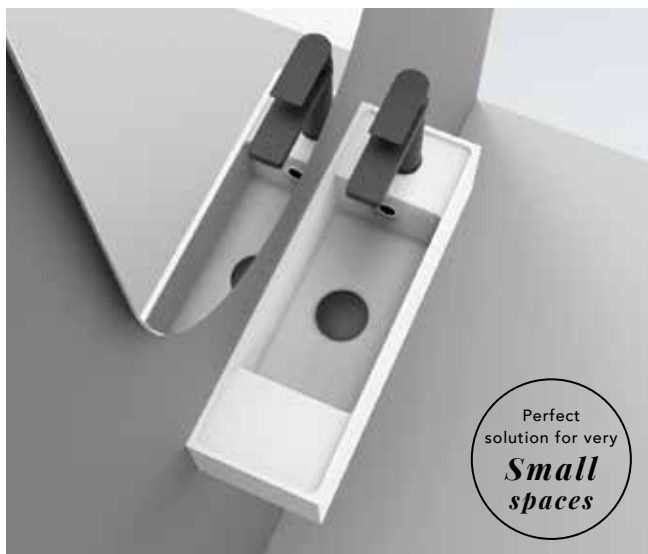

Please note Universal Plug & Waste sold separately.
For most up to date sizing and product specifications go to www.adpaustralia.com.au

Designed to suit Space Saver Plumbing Kit or Waterloo Bottle Trap.