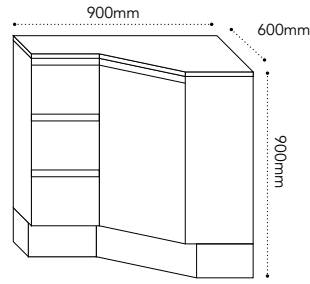

3 x Drawers
900 x 600 Right Bowl (EMPCCT09X6WKRCP)
From: $1,819.00