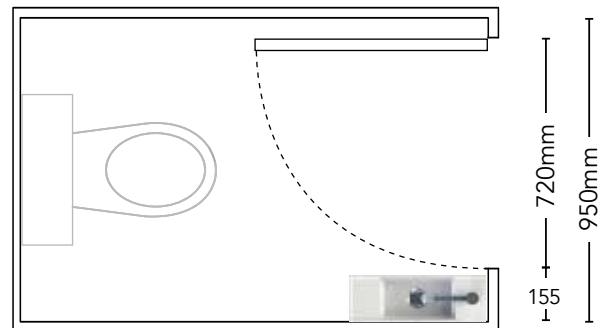

Allie

Everything you need for the smallest of small spaces.

FEATURES

- Australian made.
- Wall hung or floor mount.
- Compact 150mm projection and 450mm width, with 1L basin capacity to overflow.
- Australian designed, European engineered basin.
- Solid surface basin with overflow and elevated rim to prevent water spillage. Available in Gloss or Matte White.
- Integrated stainless steel toilet roll holder and side access shelf (opposite tap hole).
- Available in the full selection of ADP cabinet finishes (see page 208).
- Exposed interior, adjustable shelf in kickboard model.
- Soft-close door, left or right-hand hinged.
- Side finger pull.
- Chrome and gloss white overflow ring and kit supplied.
- Universal Plug & Waste included, *Chrome* (more colours available at an additional charge, see page 204).
- *Wall Basin only option available (Eon Basin - page 150).*

Recommended for use with *Space Saver Plumbing kit* (see page 204) or the *Waterloo Bottle Trap* (see page 244).