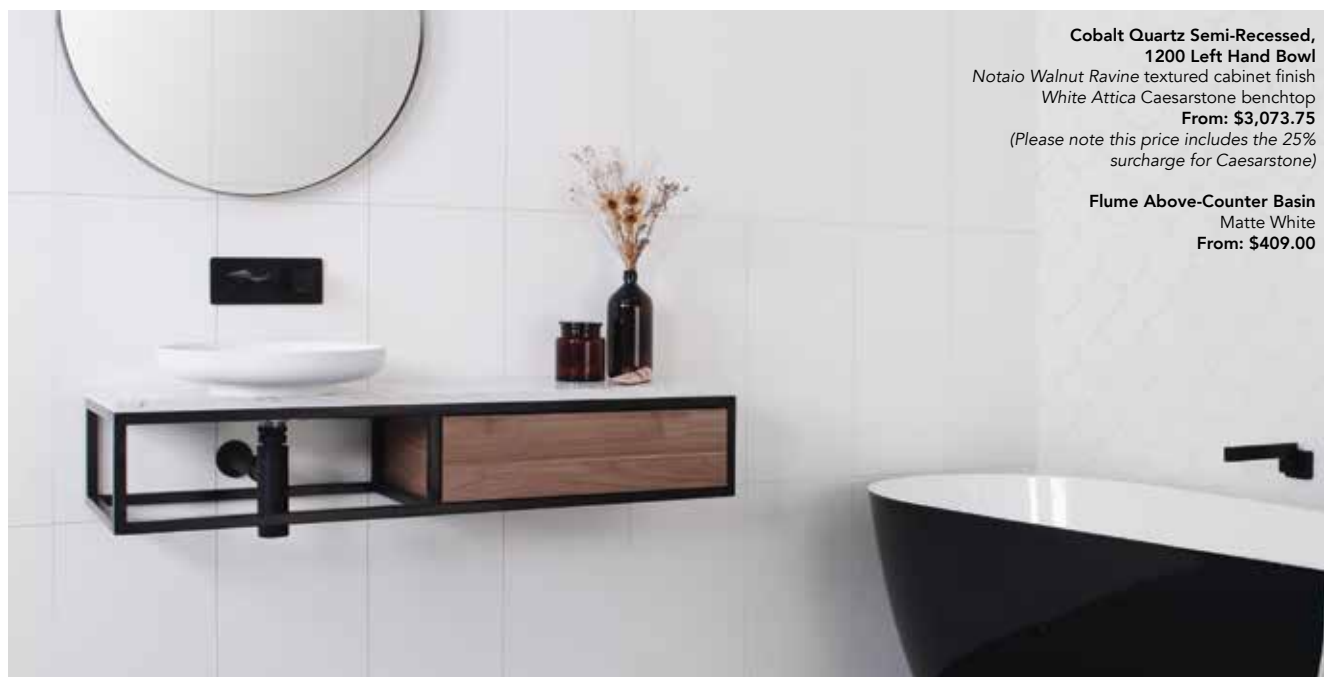

Matte Black, from: **\$209.00**

ATLANTA SEMI-RECESSED Overall depth 350mm

Wall Hung

Overall Height 525mm

Floor Mount

(Detachable Kickboard)

Overall Height 825mm

Size:	From:	Size:	From:
600 Centre	\$1,229.00	600 Centre	\$1,279.00
900 Centre/Offset	\$1,709.00	900 Centre/Offset	\$1,989.00
1200 Centre/Offset	\$2,079.00	1200 Centre/Offset	\$2,269.00

Caesarstone® incurs a 25% surcharge.

Basin sold separately.

For vanity configurations and codes see page 234.

For full product specifications go to www.adpaustralia.com.au

Cobalt Quartz Semi-Recessed

Add industrial luxe to your bathroom with the Cobalt Quartz.

FEATURES

- Wall hung, All-Drawer model.
- **The length of this vanity can be customised. See page 125 for custom options.**
- 350mm depth.
- 304 grade stainless steel frame, fabricated in Australia and finished in Matte Black and Matte White powdercoat.
- Benchtop available in Cherry Pie Premium Solid Surface (20mm), Friday Hybrid Quartz™ (20mm), or Caesarstone® (20mm - additional charges apply). See page 216 for colour options.
- Choose from a selection of ADP basins - Atlas, Bamboo, Circuit, Fiore, Flume, Karma, Solar and Venus basins (sold separately).
- Available in the full selection of ADP cabinet finishes (see page 208 for colour options).
- Hettich AvanTech YOU push-to-open drawer(s) in anthracite.
- Universal Plug & Waste included, *Chrome* (more colours available at an additional charge, see page 204).