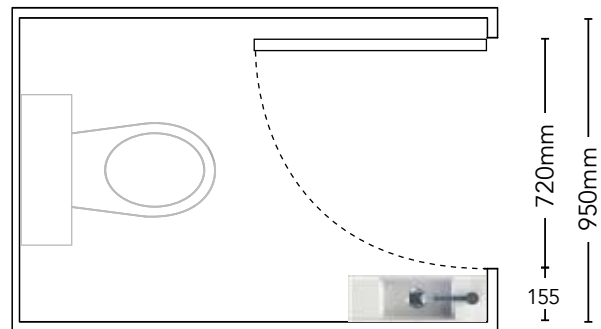

Designed to suit Space Saver Plumbing Kit or Waterloo Bottle Trap.

Please note, due to the narrow depth of this basin, care should be taken when purchasing plumbing fittings or bottle traps. We recommend using the Space Saver Plumbing Kit, see page 204 or the Waterloo Bottle Trap, see page 244.

FEATURES

- Wall hung.
- Compact 150mm projection and 450mm width with 1L basin capacity to overflow.
- Elevated rim to prevent water spillage.
- Australian designed, European engineered.
- Right Hand Tap Hole basin with overflow, available in Gloss or Matte White.
- Chrome and gloss white overflow supplied.
- Wall fixings not included, basin requires drilling on install.
- *Please note tapware, plumbing and Universal Plug & Waste sold separately.*

EON WALL BASIN

450 (W) x 150 (D) x 100 (H) mm

From:

Matte White
TOPSEON45WM **$339.00**

Gloss White
TOPSEON45WG **$339.00**

For full product specifications go to www.adpaustralia.com.au