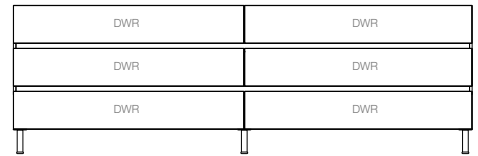

2100-2400mm Centre/Offset/Double

Decor **$3,549.00**
Classic **$4,409.00***

*Classic excludes centre bowl

Benchtap Pricing

Benchtaps are available in a maximum depth of 520mm. For larger depths contact ADP to confirm availability.

ADD BENCHTOP TO MATCHING CUSTOM CABINET PRICE								
Height	Top Material	600 - 749	750 - 899	900 - 1199	1200 - 1499	1500 - 1799	1800 - 2099	2100 - 2400
20mm	Cherry Pie / Friday Hybrid Quartz	$389.00	$469.00	$619.00	$779.00	$929.00	$1,079.00	$1,239.00
	Caesarstone*	$619.00	$749.00	$999.00	$1,249.00	$1,499.00	$1,739.00	$1,989.00
60mm	Cherry Pie / Friday Hybrid Quartz	$475.00	$559.00	$749.00	$935.00	$1,119.00	$1,299.00	$1,485.00
	Caesarstone*	$749.00	$899.00	$1,199.00	$1,499.00	$1,799.00	$2,085.00	$2,385.00

The above benchtop pricing is to be used in conjunction with custom cabinet only pricing, see below table for benchtop only pricing.

BENCHTOP ONLY (SOLD INDIVIDUALLY)								
Height	Top Material	600 - 749	750 - 899	900 - 1199	1200 - 1499	1500 - 1799	1800 - 2099	2100 - 2400
20mm	Cherry Pie / Friday Hybrid Quartz	$655.00	$785.00	$1,045.00	$1,309.00	$1,569.00	$1,829.00	$2,090.00
	Caesarstone*	$1,049.00	$1,259.00	$1,679.00	$2,099.00	$2,519.00	$2,939.00	$3,359.00
60mm	Cherry Pie / Friday Hybrid Quartz	$785.00	$945.00	$1,255.00	$1,569.00	$1,885.00	$2,195.00	$2,509.00
	Caesarstone*	$1,259.00	$1,509.00	$2,015.00	$2,519.00	$3,025.00	$3,525.00	$4,029.00

The above benchtop pricing is for benchtop only purchase (no cabinet).

Splashback Pricing

Splashbacks are available at a maximum height of 250mm. For larger heights contact ADP to confirm availability.

Material	Add Splashback to vanity	Splashback Only (sold individually)
20mm Cherry Pie / Friday Hybrid Quartz	$519.00 per lineal metre	$875.00 per lineal metre
20mm Caesarstone*	$875.00 per lineal metre	$1,399.00 per lineal metre

*Excludes Supernatural Ultra finishes.