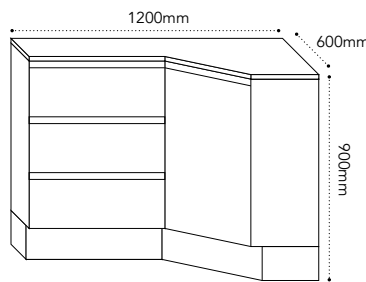

3 x Drawers
1200 x 600 Right Bowl (EMPCCT12X6WKRCP)
From: $2,249.00