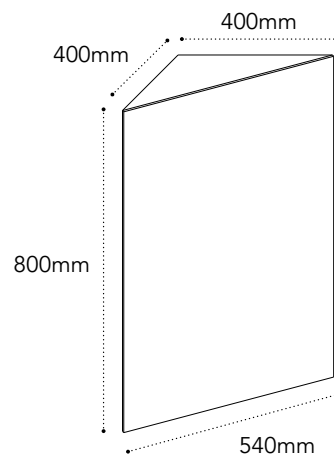

Corner Mirrored Cabinet

FEATURES

- Australian made.
- Corner mirrored cabinet.
- Available in the full selection of ADP cabinet finishes, excludes polyurethane (see page 208).
- Exposed interior with fixed shelves.
- Soft-close door, available left or right hand hinged.
- Copper free mirror.

For full product specifications go to www.adpaustralia.com.au

CORNER MIRRORED CABINET

540 x 800	From:
COSC5480	$639.00