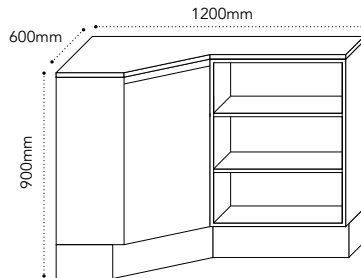

Open Shelves
600 x 1200 Left Bowl (EMPCOT6X12WKLCP)
From: \$2,139.00

Open Shelves
1200 x 600 Left Bowl (EMPCOT12X6WKRCP)
From: \$2,139.00

SMALL SPACES VANITIES

Allie (Wall Hung)
Overall Depth 150mm /
Overall Height 550mm