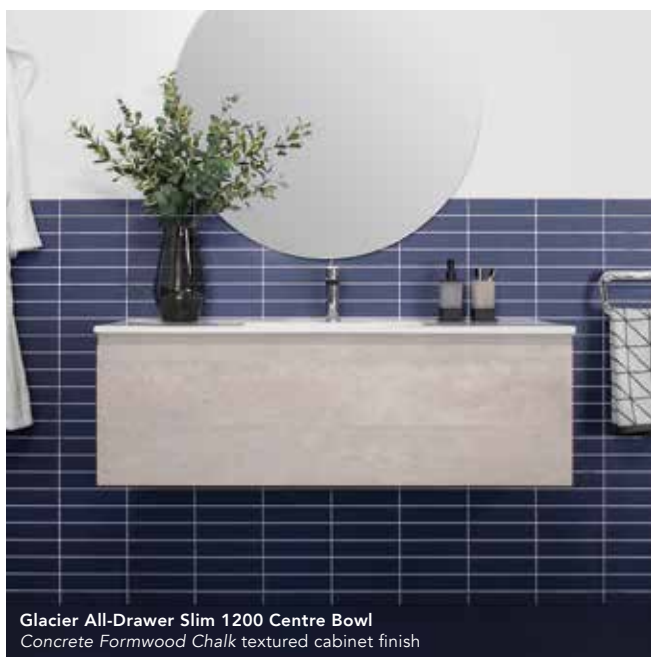

Glacier Ceramic All-Drawer

Affordable style with maximum storage.

FEATURES

- Australian made.
- 3 designs to select from; Slim, Twin or Trio.
- Ceramic top with integrated overflow (0, 1 or 3 tap holes).
- Available in the full selection of ADP cabinet finishes (see page 208 for colour options).
- ADP premium soft-close drawers in graphite with drawer dividers.
- Bevel-grip finger pull or Aluminium recessed handle available in silver, white or black.
- Universal Plug & Waste included, *Chrome* (more colours available at an additional charge, see page 204).
- *Glacier Ceramic All-Drawer Ensuite (page 64) and Glacier Tallboys (page 183) also available.*
- *For cabinet only and top only pricing see page 240.*