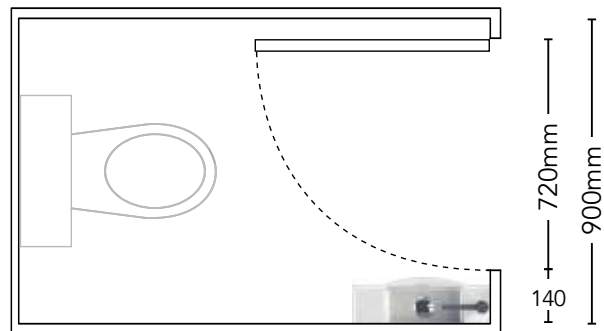

Charlie

When size matters.

FEATURES

- Australian made.
- Wall hung or floor mount.
- Compact 160mm basin projection, available left or right hand tap hole. Cabinet projection 135mm and 450mm width.
- Perfectly contoured basin design to maximise usability and to clear swinging doors when space is minimal, with 1L basin capacity to overflow.
- Australian designed, European engineered basin.
- Solid surface basin with overflow and elevated rim to prevent water spillage. Available in Gloss or Matte White.
- Available in the full selection of ADP cabinet finishes (see page 208).
- Internal storage shelf perfect for toilet paper.
- Soft-close door, left or right-hand hinged.
- Bevel-grip finger pull.
- Chrome and gloss white overflow ring and kit supplied.
- Universal Plug & Waste included, *Chrome* (more colours available at an additional charge, see page 204).
- *Wall Basin only option available (Halo Basin - page 151).*

Recommended for use with *Space Saver Plumbing kit* (see page 204) or the *Waterloo Bottle Trap* (see page 244).