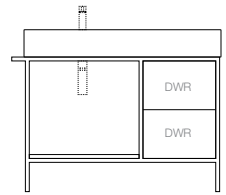

1000 Left Bowl (ANTFC1000FML)
1000 Right Bowl (ANTFC1000FMR)
Drawers opposite bowl.
From: $3,589.00