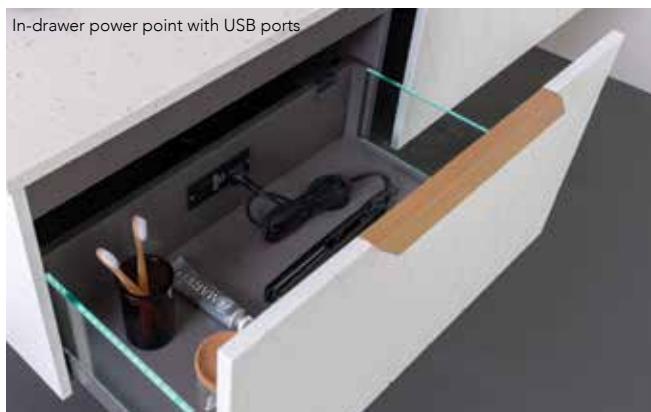

Hendrix

Geometric luxury and clean lines.

FEATURES

- Australian made.
- Wall hung, Slim All-Drawer model with Diamond V-Groove detail.
- Benchtop available in Cherry Pie Premium Solid Surface (20mm), Friday Hybrid Quartz™ (20mm), or Caesarstone® (20mm - additional charges apply). See page 216 for colour options.
- Choose from a large selection of ADP basins, above-counter and semi-inset only (sold separately - see page 139).
- Available in Matte White, Matte Milton Moon Grey or Matte Black polyurethane finish (see page 208 for colour options).
- ADP Deluxe soft-close drawers in graphite with battery powered LED illuminated glass sides.
- In-drawer power point with USB ports, see specs for standard power point locations. *Please note electrical rough-in required before cabinet installation.*
- Bevel-grip finger pull or 350mm Blaze handle available in Brushed Nickel, Brushed Brass or Brushed Matte Black.
- Universal Plug & Waste included, *Chrome* (more colours available at an additional charge, see page 204).