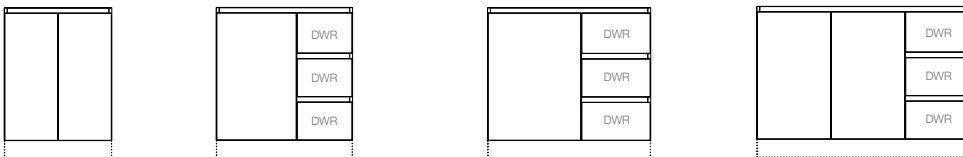

Glacier Quartz TRIO* (Floor Mount with Detachable Kickboard), not available in Caesarstone®.

Overall Depth 500mm / Overall Height 850mm

600 Centre Bowl (GQTR0600WK)
From: $1,189.00

750 Left Bowl (GQTR0750WKL)
750 Right Bowl (GQTR0750WKR)
Drawer opposite bowl.
From: $1,339.00

900 Left Bowl (GQTR0900WKL)
900 Right Bowl (GQTR0900WKR)
Drawer opposite bowl.
From: $1,409.00

1200 Centre Bowl (GQTR1200WKS)
Drawers available left or right.
From: $1,629.00