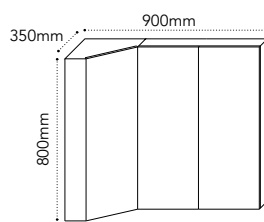

900 x 800

3 Doors
COSC9080

From:

$969.00