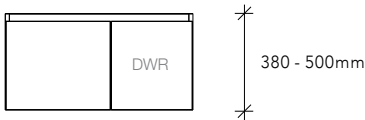

Step 3 - Cabinet Configuration

DOOR/DRAWER

The traditional Door/Drawer configuration is the perfect option for families or those wanting a great balance of drawer and cupboard storage. The high cupboard area allows plenty of room for taller bottles and larger products, while the drawers are perfect for smaller items.

Slim (Wall Hung, 1 Drawer)