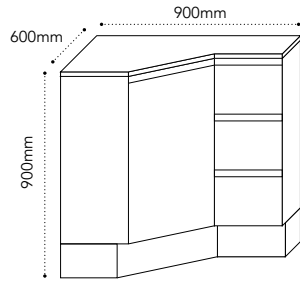

3 x Drawers
600 x 900 Left Bowl (EMPCCT06X9WKLCP)
From: $1,819.00