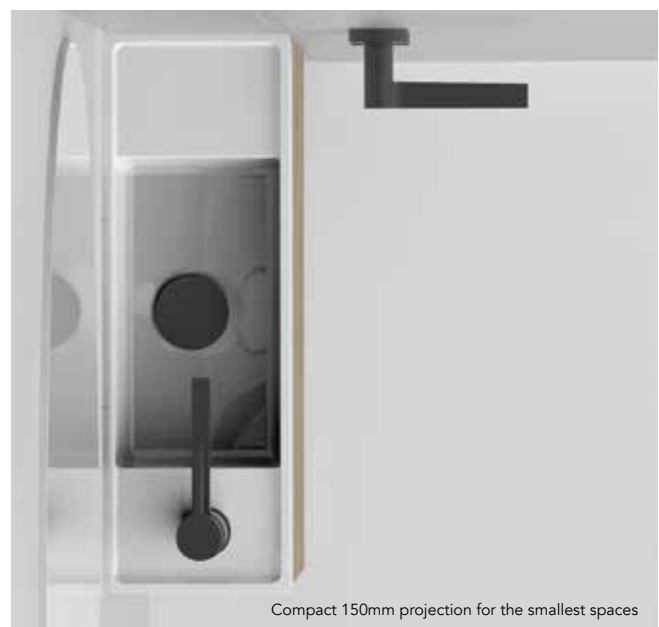

Allie

Everything you need for the smallest of small spaces.

FEATURES

- Australian made.
- Wall hung or floor mount.
- Compact 150mm projection and 450mm width, with 1L basin capacity to overflow.
- Australian designed, European engineered basin.
- Solid surface basin with overflow and elevated rim to prevent water spillage. Available in Gloss or Matte White.
- Integrated stainless steel toilet roll holder and side access shelf (opposite tap hole).
- Available in the full selection of ADP cabinet finishes (see page 208).
- Exposed interior, adjustable shelf in kickboard model.
- Soft-close door, left or right-hand hinged.
- Side finger pull.
- Chrome and gloss white overflow ring and kit supplied.
- Universal Plug & Waste included, *Chrome* (more colours available at an additional charge, see page 204).
- *Wall Basin only option available (Eon Basin - page 150).*

Recommended for use with *Space Saver Plumbing kit* (see page 204) or the *Waterloo Bottle Trap* (see page 244).