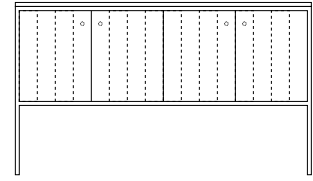

1500 Left Bowl (IVYFDS1500FML)
1500 Right Bowl (IVYFDS1500FMR)
1500 Double (IVYFDS1500FMD)
From: **$2,939.00****