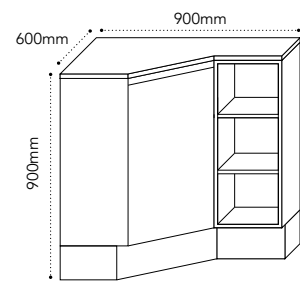

Open Shelves
600 x 900 Left Bowl (EMPCOT06X9WKLCP)
From: $1,709.00