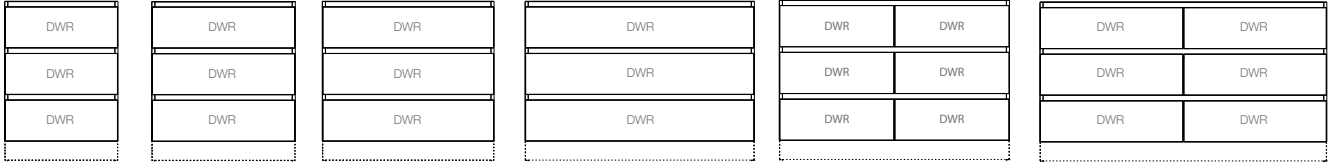

Glacier Ceramic ALL-DRAWER TRIO (Floor Mount with Detachable Kickboard) Overall Depth 465mm / Overall Height 848mm

600 Centre Bowl (GCTRA600WK)
From: $1,379.00

750 Centre Bowl (GCTRA750WK)
From: $1,519.00

900 Centre Bowl (GCTRA900WK)
From: $1,559.00

1200 Centre Bowl (GCTRA1200WKS)
From: $1,739.00

1200 Double Bowl (GCTRA1200WKD)
From: $2,179.00

1500 Centre Bowl (GCTRA1500WKC)
From: $2,699.00
1500 Double Bowl (GCTRA1500WKD)
From: $3,039.00