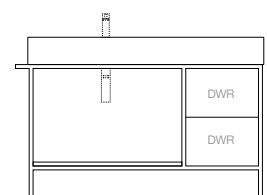

1200 Left Bowl (ANTFC1200FML)
1200 Right Bowl (ANTFC1200FMR)
Drawers opposite bowl.
From: $3,739.00