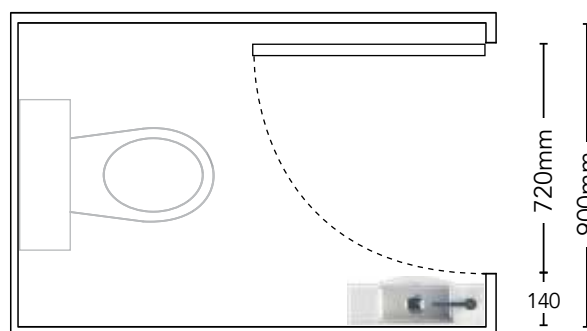

Halo

*Australian designed.
European engineered.*

Designed to suit Space Saver Plumbing Kit or Waterloo Bottle Trap.

Please note, due to the narrow depth of this basin, care should be taken when purchasing plumbing fittings or bottle traps. We recommend using the Space Saver Plumbing Kit, see page 204 or the Waterloo Bottle Trap, see page 244.

BASINS

FEATURES

- Wall hung.
- Compact 160mm projection and 450mm width with 1L basin capacity to overflow.
- Perfectly contoured basin design to maximise usability and to clear swinging doors when space is minimal.
- Elevated rim to prevent water spillage.
- Australian designed, European engineered.
- Available left or right hand tap hole.
- Solid surface basin with overflow, available in Gloss or Matte White.
- Chrome and gloss white overflow supplied.
- Wall fixings not included.
- *Please note tapware, plumbing and Universal Plug & Waste sold separately.*

HALO WALL BASIN

450 (W) x 160 (D) x 100 (H) mm

	From:
Matte White / Left Tap Hole TOPSHAL45WMLTH	$359.00
Matte White / Right Tap Hole TOPSHAL45WMRTH	$359.00
Gloss White / Left Tap Hole TOPSHAL45WGLTH	$359.00
Gloss White / Right Tap Hole TOPSHAL45WGRTH	$359.00

For full product specifications go to www.adpastralia.com.au