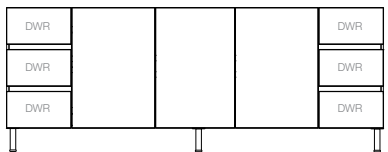

2100-2400mm Centre/Offset/Double

Decor **$3,549.00**
Classic **$4,409.00**

CUSTOMS