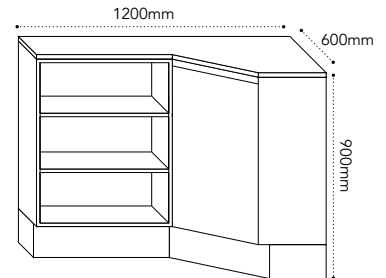

Open Shelves
600 x 1200 Left Bowl (EMPCOT6X12WKLCP)
From: \$2,139.00

Open Shelves
1200 x 600 Left Bowl (EMPCOT12X6WKRCP)
From: \$2,139.00

SMALL SPACES VANITIES

Allie (Wall Hung)
Overall Depth 150mm /
Overall Height 550mm