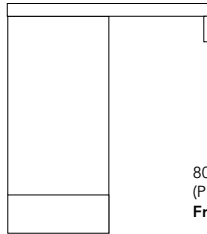

550 top with rail/400 cabinet
(PETR550WK)
From: $899.00

800 top with rail/400 cabinet
(PETR8004WK)
From: $989.00