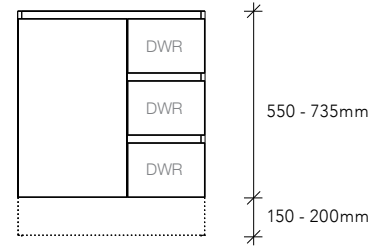

Trio (Floor Mount with Detachable Kickboard or Legs, 3 Drawers) Leg options see page 205.

ALL-DRAWER

Uninterrupted storage with clean lines. Contemporary look with maximum storage space and functionality.