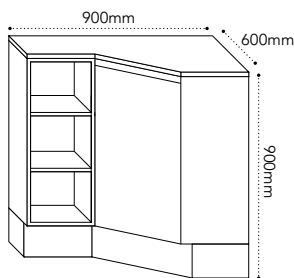

Open Shelves
900 x 600 Right Bowl (EMPCOT09X6WKRCP)
From: $1,709.00