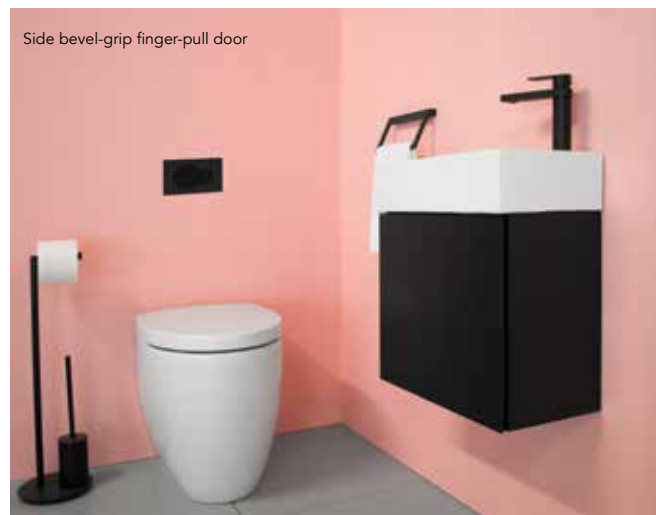

Tiny

Large ceramic basin with cabinetry available in all ADP finishes.

FEATURES

- Australian made.
- Wall hung or floor mount.
- Durable ceramic top with overflow, available in Gloss White.
- Ceramic basin size 460 (W) x 260 (D) x 100mm (H). 2.5L capacity to overflow.
- Right hand tap hole only, 2 o'clock position.
- Available in the full selection of ADP cabinet finishes (see page 208).
- Fresh white interior with adjustable shelf.
- Side bevel-grip finger-pull door with soft-close, left or right-hand hinged.
- Universal Plug & Waste included, *Chrome* (more colours available at an additional charge, see page 204).
- *Tiny Semi-Recessed* also available (page 120).

Recommended for use with Space Saver Plumbing kit (see page 204).