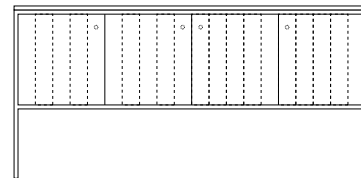

1800 Centre (IVYFDS1800FMC)
From: **$3,269.00****

London* (Wall Hung) Overall Depth 510mm / Overall Height 440mm (690mm with splashback)