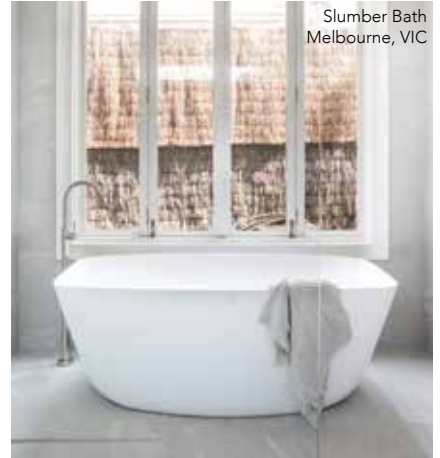

Dignity Basin
Sydney, NSW

Slumber Bath
Melbourne, VIC

Keep in touch

  @adpaustralia

Glacier Slim Vanity
Camden, NSW

Respect Basin
Canberra, ACT

Glacier Quartz Twin Vanity
Brisbane, QLD

Emporia All-Drawer Vanity
Shelf Shaving Cabinet
Canberra, ACT