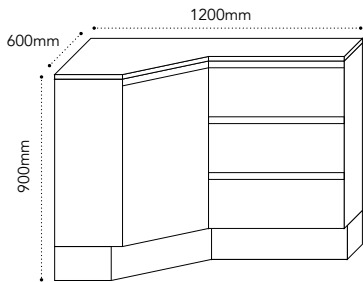

3 x Drawers
600 x 1200 Left Bowl (EMPCCT6X12WKLCP)
From: $2,249.00