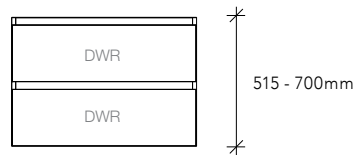

Slim (Wall Hung, 1 Drawer)

Twin (Wall Hung, 2 Drawers)

Trio (Floor Mount with Detachable Kickboard or Legs, 3 Drawers) Leg options see page 205.

Step 4 - Handle Style

Choose from three handle styles, including Bevel-grip finger pull, Aluminium Recessed Handle, and a range of Handles. Bevel-grip finger pull is a sleek handleless option that is perfect for the modern bathroom and for small spaces. The Aluminium Recessed handle looks best when paired with Classic fronts. Our range of Handles includes both contemporary and traditional options (see page 206).