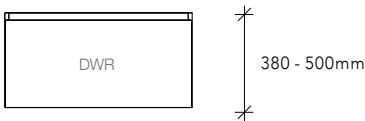

Slim (Wall Hung, 1 Drawer)

Twin (Wall Hung, 2 Drawers)

Trio (Floor Mount with Detachable Kickboard or Legs, 3 Drawers) Leg options see page 205.

Step 4 - Handle Style

Choose from three handle styles, including Bevel-grip finger pull, Aluminium Recessed Handle, and a range of Handles. Bevel-grip finger pull is a sleek handleless option that is perfect for the modern bathroom and for small spaces. The Aluminium Recessed handle looks best when paired with Classic fronts. Our range of Handles includes both contemporary and traditional options (see page 206).