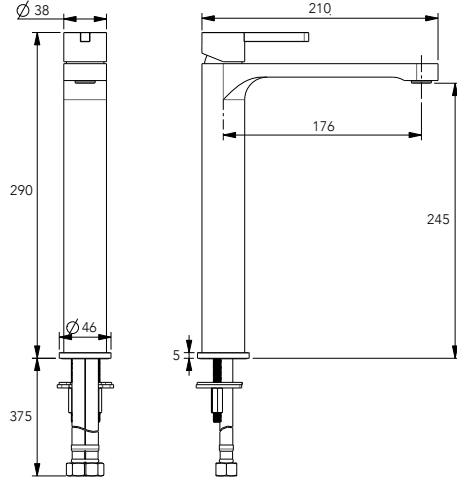

BRONX EXTENDED BASIN MIXER

Brushed Nickel/Matte Black
Code: JTAPEBBRXNK
RRP: $349.00

Matte Black/Brushed Nickel
Code: JTAPEBBRXBK
RRP: $349.00

Optional full colour handle
Brushed Nickel
Code: JTAPH1BRXNA
RRP: $20.00

Optional full colour handle
Matte Black
Code: JTAPH1BRXBA
RRP: $20.00

Registration
Number: T37821