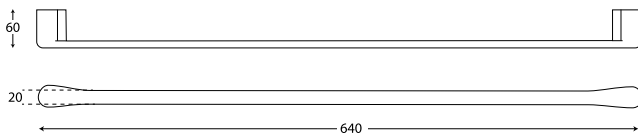

MANHATTAN SINGLE TOWEL RAIL 600MM

Gloss White/Chrome
Code: JACCNMANST6WH
RRP: $149.00

Matte Black/Chrome
Code: JACCNMANST6BK
RRP: $149.00