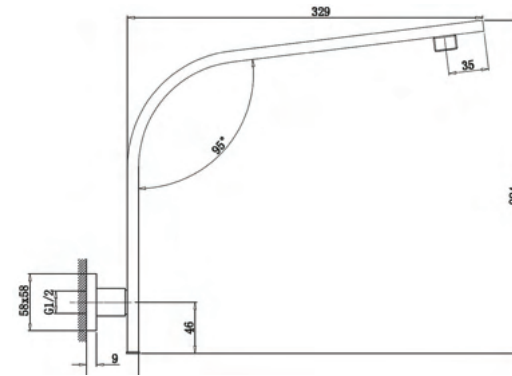

DUSK HIGH RISE SHOWER ARM

Chrome
Code: JTAPSADUHCP
RRP: $99.00

Matte Black
Code: JTAPSADUHBK
RRP: $109.00

Matte White
Code: JTAPSADUWHH
RRP: $99.00