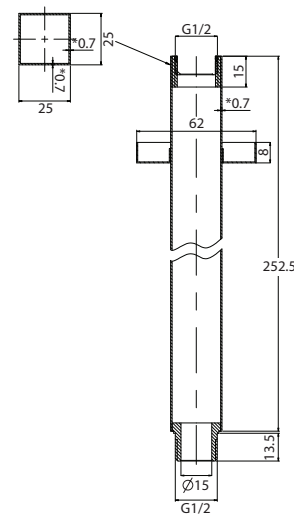

DUSK CEILING SHOWER ARM 250MM

Chrome
Code: JTAPSADUCCP
RRP: $89.00

Matte Black
Code: JTAPSADUCBK
RRP: $95.00

Matte White
Code: JTAPSADUCWH
RRP: $89.00