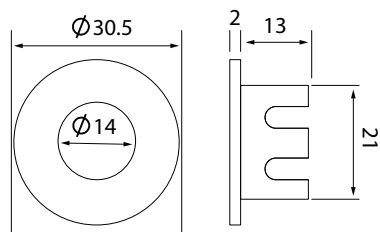

OVERFLOW RING

Chrome Code: JTAPOVERCP RRP: $29.00	Polished Gold Code: JTAPOVERPG RRP: $59.00	Brushed Gold Code: JTAPOVERBG RRP: $69.00
White Code: JTAPOVERWH RRP: $39.00	Polished Rose Gold Code: JTAPOVERPR RRP: $59.00	Brushed Rose Gold Code: JTAPOVERBR RRP: $69.00
Black Code: JTAPOVERBK RRP: $69.00	Polished Black Sapphire Code: JTAPOVERPBS RRP: $59.00	Brushed Black Sapphire Code: JTAPOVERBBS RRP: $69.00