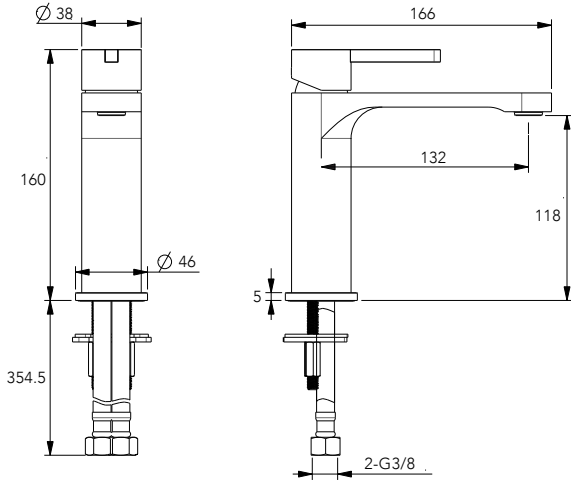

BRONX BASIN MIXER

Brushed Nickel/Matte Black
Code: JTAPBBRXNK
RRP: $289.00

Matte Black/Brushed Nickel
Code: JTAPBBRXBK
RRP: $289.00

Optional full colour handle
Brushed Nickel
Code: JTAPH1BRXNA
RRP: $20.00

Optional full colour handle
Matte Black
Code: JTAPH1BRXBA
RRP: $20.00

Registration
Number: T37822