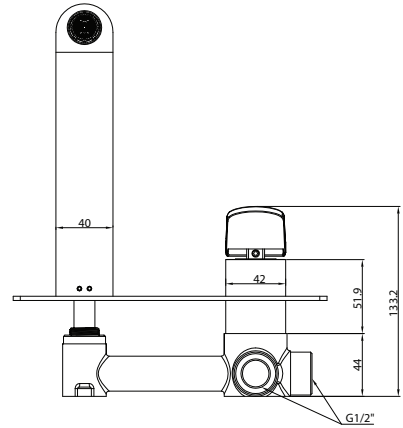

LIBERTY WALL BASIN SET

Chrome
Code: JTAPWLIBCP
RRP: $299.00

Chrome/Matte Black
Code: JTAPWLIBBK
RRP: $329.00

Matte Black
Code: JTAPWLIBBA
RRP: $329.00

Registration
Number: T37231