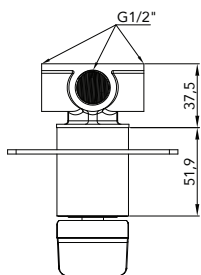

LIBERTY WALL MIXER BODY

(PART A)

Chrome
Code: JTAPSLIBCP
RRP: $140.00

Matte Black
Code: JTAPSLIBBA
RRP: $140.00