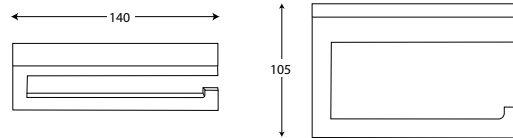

TIME SQUARE TOILET ROLL HOLDER

Chrome
Code: JACCNYSIMTOCP
RRP: $49.00
Matte Black
Code: JACCNYSIMTOBK
RRP: $69.00