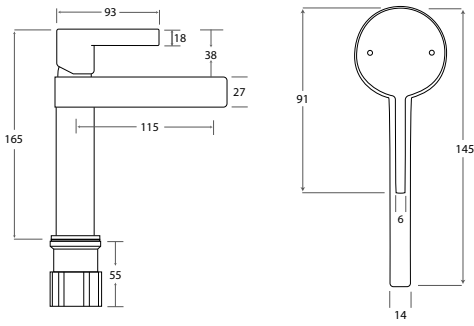

MARTINI BASIN MIXER

Registration Number: T29380

MARTINI

Chrome
Code: JTAPBMARCP
RRP: $189.00

Matte Black/Chrome
Code: JTAPBMARBK
RRP: $209.00

Matte Black
Code: JTAPBMARBA
RRP: $209.00

MARTINI RITZ

Polished Gold
Code: JTAPBMARPG
RRP: $465.00

Polished Rose Gold
Code: JTAPBMARPR
RRP: $465.00

Brushed Gold
Code: JTAPBMARBG
RRP: $474.00

Brushed Rose Gold
Code: JTAPBMARBR
RRP: $474.00