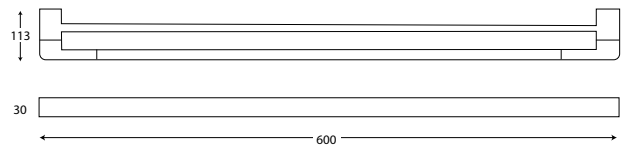

BROOKLYN DOUBLE TOWEL RAIL 600MM

Chrome
Code: JACCNBYBRKDT6CP
RRP: $199.00

Brushed Nickel
Code: JACCNBYBRKDT6NK
RRP: $239.00

Matte Black
Code: JACCNBYBRKDT6BK
RRP: $219.00