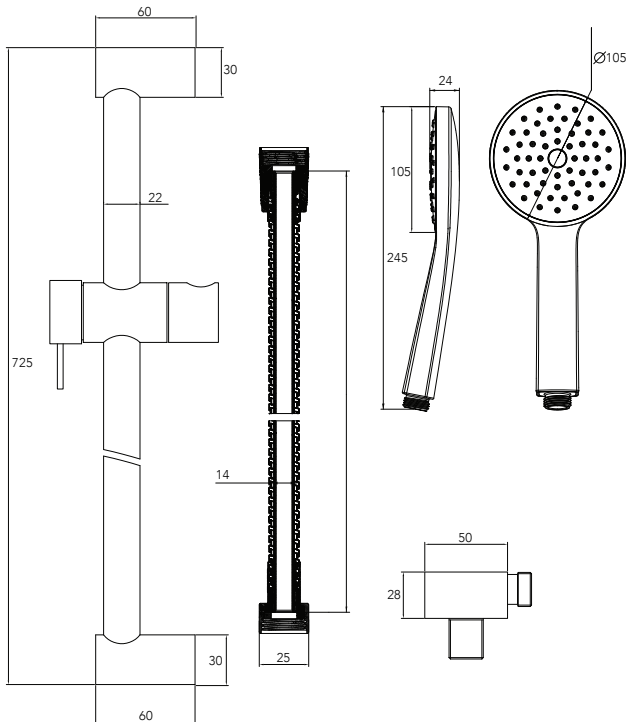

BRONX HAND SHOWER ON RAIL

Brushed Nickel
Code: JTAPSRSETBRXNK
RRP: $249.00

Matte Black
Code: JTAPSRSETBRXBK
RRP: $229.00

Registration
Number: S16136