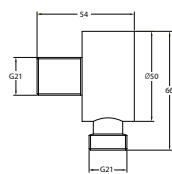

Wall Outlet (c)