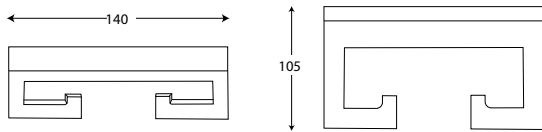

TIME SQUARE DOUBLE ROBE HOOK

Chrome
Code: JACCNYSIMRHCP
RRP: $49.00
Matte Black
Code: JACCNYSIMRHBK
RRP: $69.00