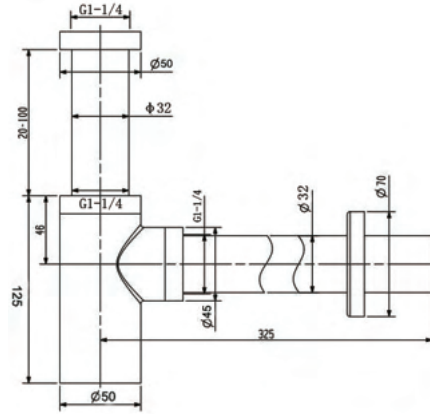

WATERLOO BOTTLE TRAP

Chrome
Code: JTAPBTWATCP
RRP: $129.00

Matte Black
Code: JTAPBTWATBA
RRP: $159.00

Brushed Nickel
Code: JTAPBTWATNA
RRP: $159.00

Matte White
Code: JTAPBTWATWA
RRP: $159.00