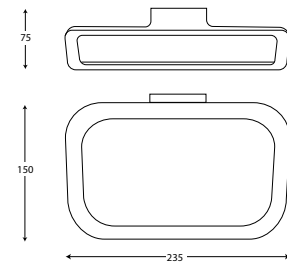

MANHATTAN HAND TOWEL RING

Gloss White/Chrome
Code: JACCNMANTRWH
RRP: $79.00

Matte Black/Chrome
Code: JACCNMANTRBK
RRP: $79.00