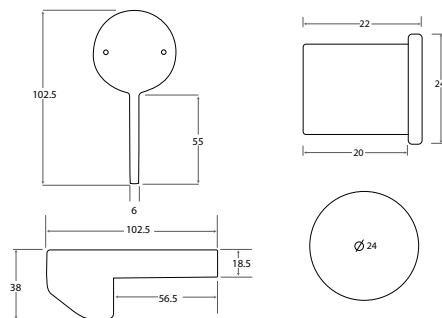

MARTINI DIVERTER TRIM (PART B)

MARTINI

Chrome
Code: JTAPDTMARCP
RRP: $30.00

Matte Black/Chrome
Code: JTAPDTMARBK
RRP: $44.00

Matte Black
Code: JTAPDTMARBK
RRP: $44.00

MARTINI RITZ

Polished Gold
Code: JTAPDTMARPG
RRP: $126.00

Polished Rose Gold
Code: JTAPDTMARPR
RRP: $126.00

Brushed Gold
Code: JTAPDTMARBG
RRP: $150.00

Brushed Rose Gold
Code: JTAPDTMARBR
RRP: $150.00