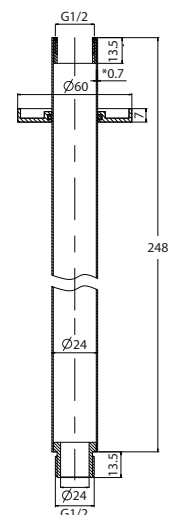

DUSK STRAIGHT SHOWER ARM 350MM

Chrome
Code: JTAPSADUWCP
RRP: \$99.00

Matte Black
Code: JTAPSADUWBK
RRP: \$109.00

Matte White
Code: JTAPSADUWHH
RRP: \$99.00

TWILIGHT CEILING SHOWER ARM 250MM

Chrome
Code: JTAPSATWCCP
RRP: \$89.00