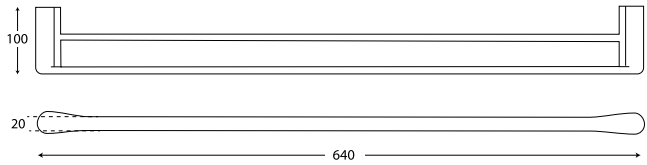

MANHATTAN DOUBLE TOWEL RAIL 600MM

Gloss White/Chrome
Code: JACCNMANDT6WH
RRP: $179.00

Matte Black/Chrome
Code: JACCNMANDT6BK
RRP: $179.00