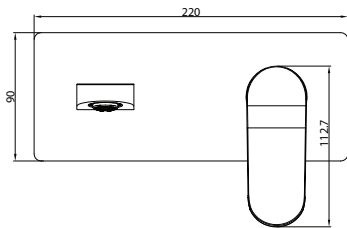

LIBERTY WALL BASIN SET

Chrome
Code: JTAPWLIBCP
RRP: $299.00

Chrome/Matte Black
Code: JTAPWLIBBK
RRP: $329.00

Matte Black
Code: JTAPWLIBBA
RRP: $329.00

Registration
Number: T37231