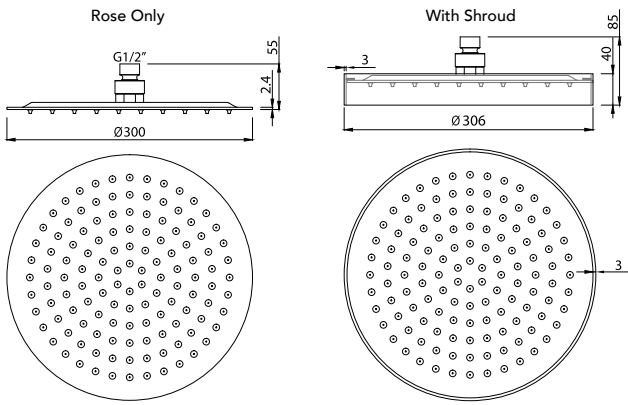

COSMOPOLITAN SHOWER ROSE

ROSE ONLY

Chrome
Code: JTAPSRCOSCP
RRP: $149.00

ROSE WITH SHROUD

Chrome
JTAPSRSETCOSCP
Total RRP: $249.00

Matte Black/Chrome
JTAPSRSETCOSBK
Total RRP: $259.00

Matte White/Chrome
JTAPSRSETCOSWH
Total RRP: $249.00

Registration
Number:
S12119