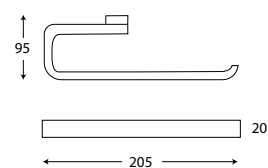

BROOKLYN HAND TOWEL RING

Chrome
Code: JACCNBYBRKTRCP
RRP: $89.00

Matte Black
Code: JACCNBYBRKTRBK
RRP: $109.00

Polished Gold
Code: JACCNBYBRKTRPG
RRP: $135.00

Polished Rose Gold
Code: JACCNBYBRKTRPR
RRP: $135.00

Brushed Nickel
Code: JACCNBYBRKTRNK
RRP: $119.00