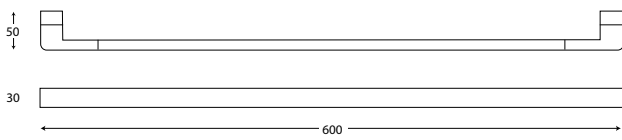

BROOKLYN SINGLE TOWEL RAIL 600MM

Chrome
Code: JACCNBYBRKST6CP
RRP: $159.00

Polished Gold
Code: JACCNBYBRKST6PG
RRP: $275.00

Brushed Nickel
Code: JACCNBYBRKST6NK
RRP: $199.00

Matte Black
Code: JACCNBYBRKST6BK
RRP: $179.00

Polished Rose Gold
Code: JACCNBYBRKST6PR
RRP: $275.00