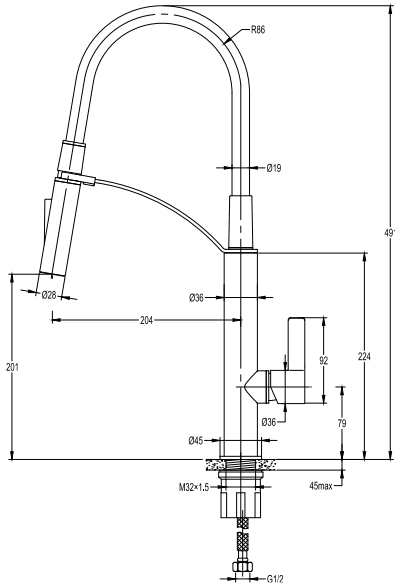

MARTINI SPRING SINK MIXER

Registration
Number:
T33746

Chrome
Code: JTAPKMARCP
RRP: $299.00