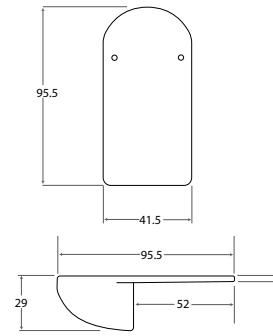

**COSMOPOLITAN WALL MIXER TRIM
(PART B)**

Chrome
Code: JTAPSTCOSCP
RRP: $23.00

Matte Black/Chrome
Code: JTAPSTCOSBK
RRP: $34.00

Matte Black
Code: JTAPSTCOSBK
RRP: $34.00