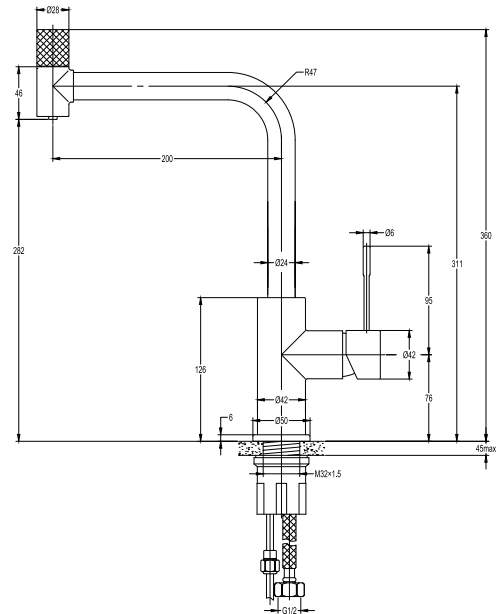

BRONX HAND SHOWER ON RAIL

Brushed Nickel
Code: JTAPSRSETBRXNK
RRP: \$249.00

Matte Black
Code: JTAPSRSETBRXBK
RRP: \$229.00

Registration
Number: S16136

INDI SQUARE SINK MIXER

Chrome / Black
Code: JTAPKINSCPBK
RRP: \$299.00