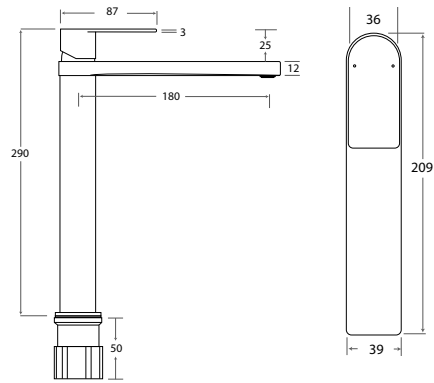

Registration
Number:
T29378

COSMOPOLITAN EXTENDED BASIN MIXER

Chrome
Code: JTAPEBCOSCP
RRP: \$199.00

Matte Black/Chrome
Code: JTAPEBCOSBK
RRP: \$229.00

Matte Black
Code: JTAPEBCOSBA
RRP: \$229.00

Registration
Number: