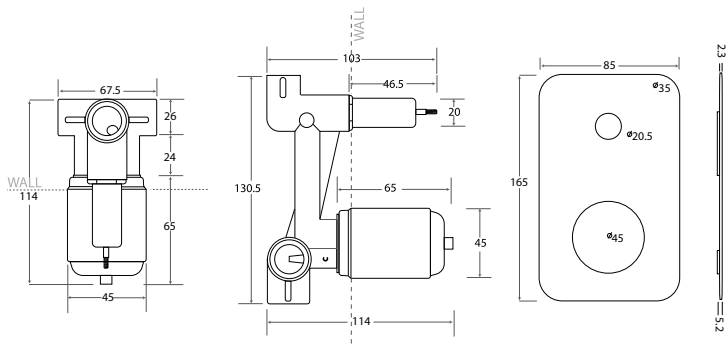

MARTINI UNIVERSAL DIVERTER MIXER BODY (PART A)

MARTINI

Chrome
Code: JTAPDUNICP
RRP: $169.00

Matte Black/Chrome
Code: JTAPDUNICP
RRP: $169.00

Matte Black
Code: JTAPDUNIBA
RRP: $185.00

MARTINI RITZ

Polished Gold
Code: JTAPDUNIPG
RRP: $366.00

Polished Rose Gold
Code: JTAPDUNIPR
RRP: $366.00

Brushed Gold
Code: JTAPDUNIBG
RRP: $390.00

Brushed Rose Gold
Code: JTAPDUNIBR
RRP: $390.00

ADD TRIM ↓