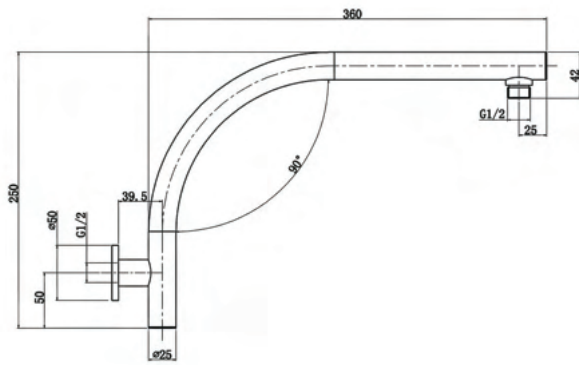

TWILIGHT HIGH RISE ARM

Chrome
Code: JTAPSATWHCP
RRP: $99.00

Matte Black
Code: JTAPSATWHBK
RRP: $109.00

Matte White
Code: JTAPSATWHWH
RRP: $99.00