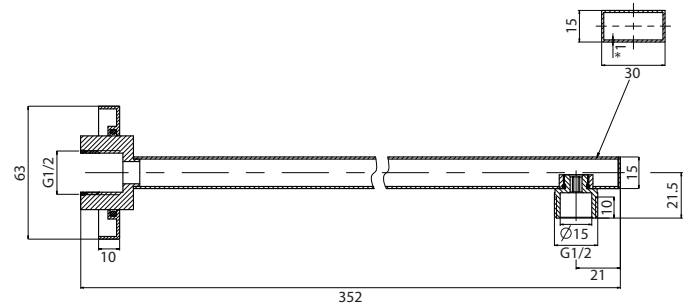

DUSK STRAIGHT SHOWER ARM 350MM

Chrome
Code: JTAPSADUWCP
RRP: $99.00

Matte Black
Code: JTAPSADUWBK
RRP: $109.00

Matte White
Code: JTAPSADUWHH
RRP: $99.00