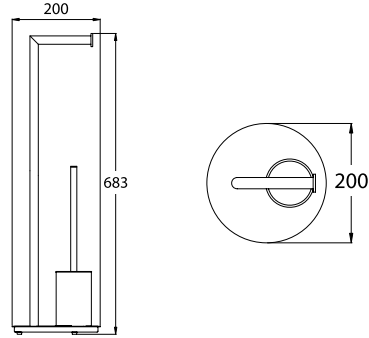

STATEN FREESTANDING TOILET CADDY

Chrome
Code: JACCNYSTABRCP
RRP: $259.00

Matte Black
Code: JACCNYSTABK
RRP: $289.00