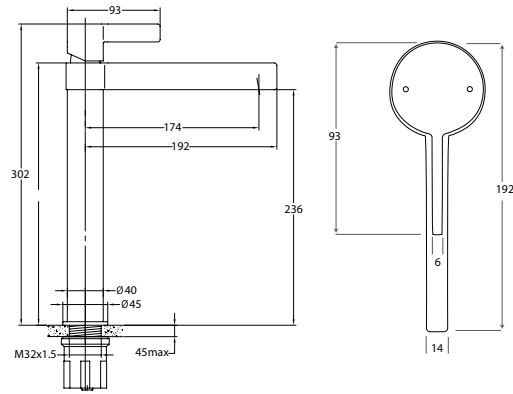

MARTINI EXTENDED BASIN MIXER

Registration Number: T29383

MARTINI

Chrome
Code: JTAPBEMARCP
RRP: $229.00

Matte Black/Chrome
Code: JTAPBEMARBK
RRP: $259.00

Matte Black
Code: JTAPBEMARBA
RRP: $259.00

MARTINI RITZ

Polished Gold
Code: JTAPBEMARPG
RRP: $594.00

Polished Rose Gold
Code: JTAPBEMARPR
RRP: $594.00

Brushed Gold
Code: JTAPBEMARBG
RRP: $620.00

Brushed Rose Gold
Code: JTAPBEMARBR
RRP: $620.00