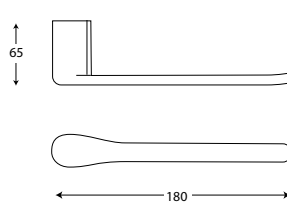

MANHATTAN TOILET ROLL HOLDER

Gloss White/Chrome
Code: JACCNMANTOWH
RRP: $69.00

Matte Black/Chrome
Code: JACCNMANTOBK
RRP: $69.00