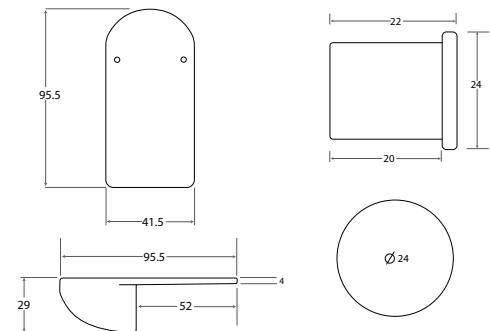

**COSMOPOLITAN DIVERTER TRIM
(PART B)**

Chrome
Code: JTAPDTCOSCP
RRP: $30.00

Matte Black/Chrome
Code: JTAPDTCOSBK
RRP: $44.00

Matte Black
Code: JTAPDTCOSBK
RRP: $44.00