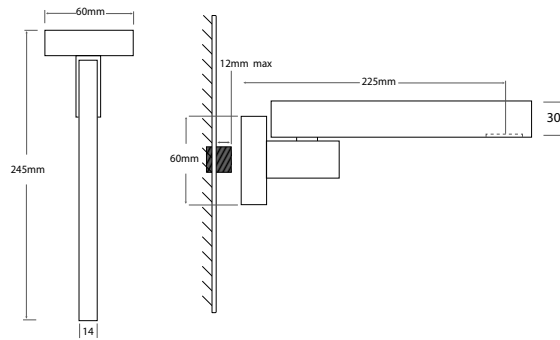

MARTINI SWIVEL BATH SPOUT

MARTINI

Chrome
Code: JTAPBSMARCP
RRP: \$189.00

Matte Black/Chrome
Code: JTAPBSMARBK
RRP: \$209.00

Matte Black
Code: JTAPBSMARBA
RRP: \$209.00

MARTINI RITZ

Polished Gold
Code: JTAPBSMARPG
RRP: \$285.00