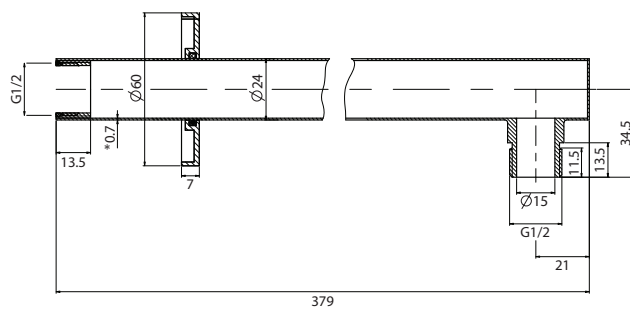

Matte Black
Code: JTAPSADUHBK
RRP: \$109.00

Matte White
Code: JTAPSADUWHH
RRP: \$99.00

TWILIGHT STRAIGHT SHOWER ARM 380MM

Chrome
Code: JTAPSATWWCP
RRP: \$99.00

Matte Black
Code: JTAPSATWWBK
RRP: \$109.00

Matte White
Code: JTAPSATWWWH
RRP: \$99.00