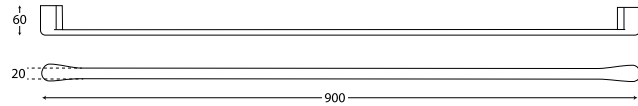

MANHATTAN SINGLE TOWEL RAIL 900MM

Gloss White/Chrome
Code: JACCNMANST9WH
RRP: $159.00

Matte Black/Chrome
Code: JACCNMANST9BK
RRP: $159.00