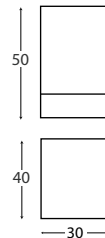

BROOKLYN ROBE HOOK

Chrome
Code: JACCNBYBRKRHCP
RRP: $59.00

Matte Black
Code: JACCNBYBRKRHBK
RRP: $69.00

Polished Gold
Code: JACCNBYBRKRHPG
RRP: $80.00

Polished Rose Gold
Code: JACCNBYBRKRHPR
RRP: $80.00

Brushed Nickel
Code: JACCNBYBRKRHNK
RRP: $89.00