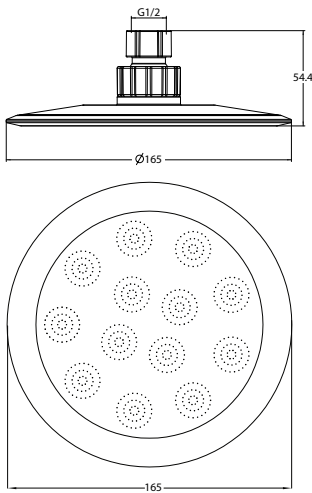

Matte White/Chrome
JTAPSRSETMARWH
Total RRP: \$249.00

Registration
Number:
S12118

MYSTIQUE SHOWER ROSE

Chrome
Code: JTAPSRMYSCP
RRP: \$149.00

Registration
Number:
S12242

MYSTIQUE HAND SHOWER ON RAIL

MYSTIQUE HAND SHOWER
ON RAIL SET Chrome
Code: JTAPSRSETMYSCP
RRP: \$199.00