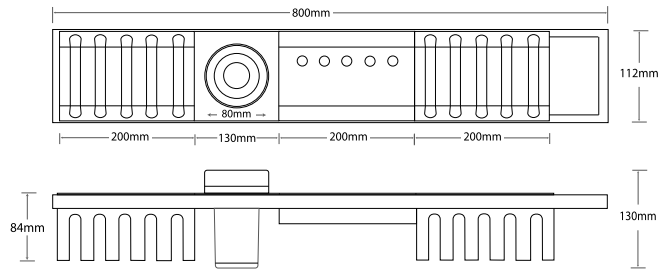

EMPIRE SHOWER SHELF 550MM

Chrome
Code: JACCNYPB5CP
RRP: \$249.00

Gloss Black/Chrome
Code: JACCNYPB5BK
RRP: \$259.00

Gloss White/Chrome
Code: JACCNYPB5WH
RRP: \$259.00

EMPIRE SHOWER SHELF 800MM

Chrome
Code: JACCNYPB7CP
RRP: \$269.00