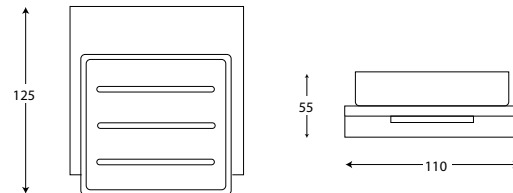

TIME SQUARE SOAP DISH

Chrome/Frosted Glass
Code: JACCNYSIMSHFCP
RRP: $55.00
Matte Black/Frosted Glass
Code: JACCNYSIMSHFBK
RRP: $75.00