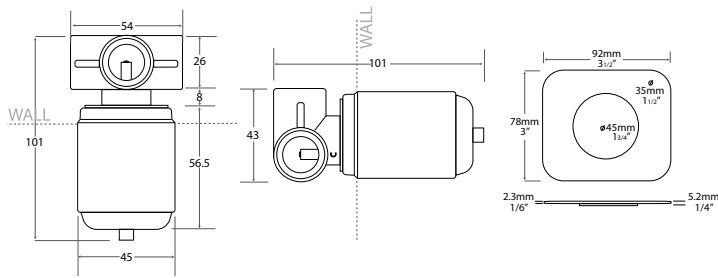

**COSMOPOLITAN UNIVERSAL
WALL MIXER BODY (PART A)**

Chrome
Code: JTAPSUNICP
RRP: $126.00

Matte Black/Chrome
Code: JTAPSUNICP
RRP: $126.00

Matte Black
Code: JTAPSUNIBA
RRP: $135.00

ADD TRIM ↓