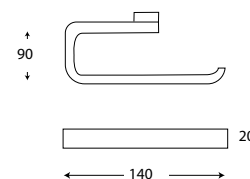

BROOKLYN TOILET ROLL HOLDER

Chrome
Code: JACCNBYBRKTOCP
RRP: $79.00

Matte Black
Code: JACCNBYBRKTOBK
RRP: $99.00

Polished Gold
Code: JACCNBYBRKTOPG
RRP: $125.00

Polished Rose Gold
Code: JACCNBYBRKTOPR
RRP: $125.00

Brushed Nickel
Code: JACCNBYBRKTONK
RRP: $109.00