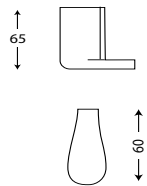

Matte Black/Chrome
Code: JACCNMANST9BK
RRP: \$159.00

MANHATTAN DOUBLE TOWEL RAIL 900MM

Gloss White/Chrome
Code: JACCNMANDT9WH
RRP: \$189.00

Matte Black/Chrome
Code: JACCNMANDT9BK
RRP: \$189.00

MANHATTAN ROBE HOOK