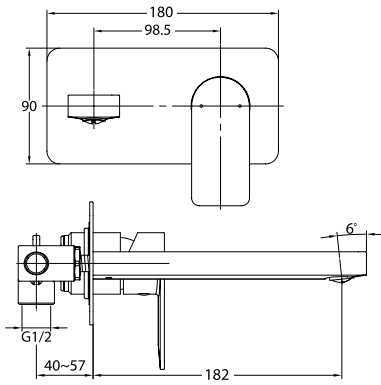

COSMOPOLITAN WALL BASIN SET

Chrome
Code: JTAPWBCOSCP
RRP: $229.00

Matte Black/Chrome
Code: JTAPWBCOSBK
RRP: $249.00

Matte Black
Code: JTAPWBCOSBA
RRP: $249.00

Registration
Number:
T29382