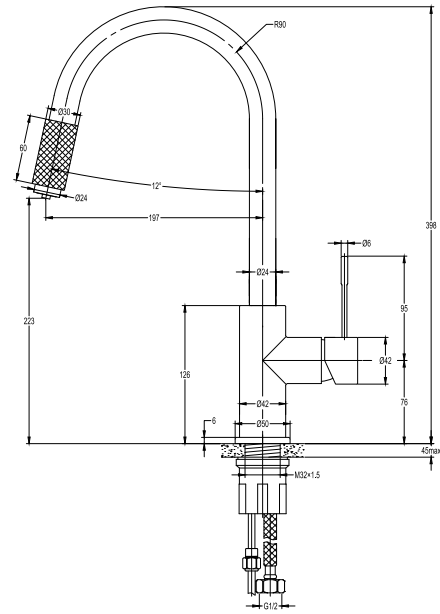

INDI ROUND SINK MIXER

Registration
Number:
T32977

Chrome / Black
Code: JTAPKINRCPBK
RRP: $299.00