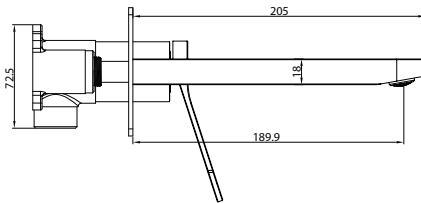

LIBERTY WALL BASIN SET

Chrome
Code: JTAPWLIBCP
RRP: $299.00

Chrome/Matte Black
Code: JTAPWLIBBK
RRP: $329.00

Matte Black
Code: JTAPWLIBBA
RRP: $329.00

Registration
Number: T37231