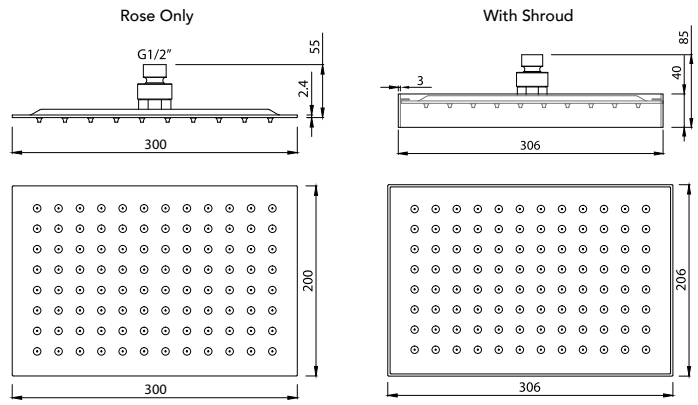

MARTINI SHOWER ROSE

ROSE ONLY

Chrome
Code: JTAPSRMARCP
RRP: $149.00

ROSE WITH SHROUD

Chrome
JTAPSRSETMARCP
Total RRP: $249.00

Matte Black/Chrome
JTAPSRSETMARBK
Total RRP: $259.00

Matte White/Chrome
JTAPSRSETMARWH
Total RRP: $249.00

Registration
Number:
S12118