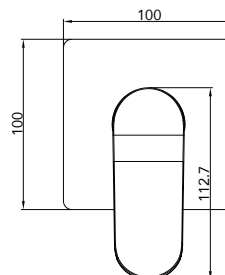

Registration
Number: T37231

LIBERTY WALL MIXER BODY

(PART A)

Chrome
Code: JTAPSLIBCP
RRP: \$140.00

Matte Black
Code: JTAPSLIBBA
RRP: \$140.00

LIBERTY WALL MIXER TRIM

(PART B)

ADD TRIM ↓