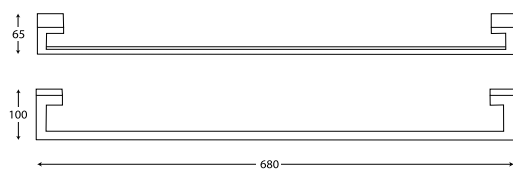

TIME SQUARE TOWEL RAIL 600MM

Chrome
Code: JACCNYSIMST6CP
RRP: $79.00
Matte Black
Code: JACCNYSIMST6BK
RRP: $99.00