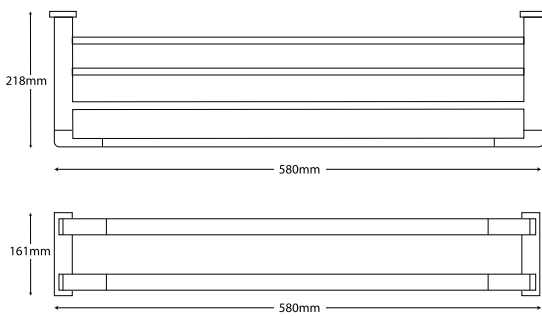

BROOKLYN TOWEL RACK 600MM

Chrome
Code: JACCNBYBRKTSDCP
RRP: $249.00

Matte Black
Code: JACCNBYBRKTSDBK
RRP: $299.00

BROOKLYN ROBE HOOK

Chrome
Code: JACCNBYBRKRHCP
RRP: $59.00

Matte Black
Code: JACCNBYBRKRHBK
RRP: $69.00

Polished Gold
Code: JACCNBYBRKRHPG
RRP: $80.00

Polished Rose Gold
Code: JACCNBYBRKRHPR
RRP: $80.00

Brushed Nickel
Code: JACCNBYBRKRHNK
RRP: $89.00

BROOKLYN HAND TOWEL RING

Chrome
Code: JACCNBYBRKTRCP
RRP: $89.00

Matte Black
Code: JACCNBYBRKTRBK
RRP: $109.00

Polished Gold
Code: JACCNBYBRKTRPG
RRP: $135.00

Polished Rose Gold
Code: JACCNBYBRKTRPR
RRP: $135.00

Brushed Nickel
Code: JACCNBYBRKTRNK
RRP: $119.00

BROOKLYN TOILET ROLL HOLDER

Chrome
Code: JACCNBYBRKTOCP
RRP: $79.00

Matte Black
Code: JACCNBYBRKTOBK
RRP: $99.00

Polished Gold
Code: JACCNBYBRKTOPG
RRP: $125.00

Polished Rose Gold
Code: JACCNBYBRKTOPR
RRP: $125.00

Brushed Nickel
Code: JACCNBYBRKTONK
RRP: $109.00