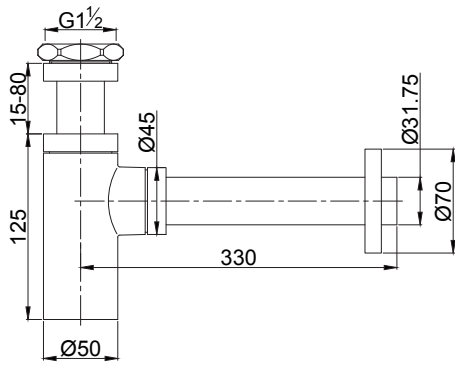

SUBWAY BOTTLE TRAP

Chrome
Code: JTAPBTSUBCP
RRP: $99.00

Matte Black/Chrome
Code: JTAPBTSUBBK
RRP: $149.00

Matte White/Chrome
Code: JTAPBTSUBWH
RRP: $149.00

Matte Black
Code: JTAPBTSUBBA
RRP: $149.00

Matte White
Code: JTAPBTSUBWA
RRP: $149.00

Polished Gold
Code: JTAPBTSUBPG
RRP: $239.00

Polished Rose Gold
Code: JTAPBTSUBPR
RRP: $239.00

Polished Black Sapphire
Code: JTAPBTSUBPBS
RRP: $239.00

Brushed Gold
Code: JTAPBTSUBBG
RRP: $310.00

Brushed Rose Gold
Code: JTAPBTSUBBR
RRP: $310.00

Brushed Black Sapphire
Code: JTAPBTSUBBBS
RRP: $310.00