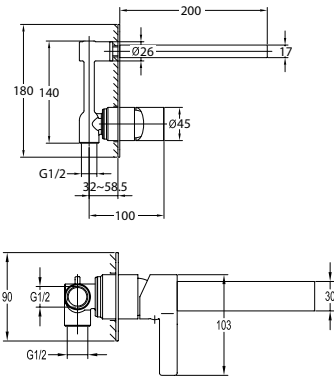

MARTINI WALL BASIN SET

Registration Number: T29384

MARTINI

Chrome
Code: JTAPWBMARCP
RRP: $259.00

Matte Black/Chrome
Code: JTAPWBMARBK
RRP: $279.00

Matte Black
Code: JTAPWBMARBA
RRP: $279.00

MARTINI RITZ

Polished Gold
Code: JTAPWBMARPG
RRP: $715.00

Polished Rose Gold
Code: JTAPWBMARPR
RRP: $715.00

Brushed Gold
Code: JTAPWBMARBG
RRP: $740.00

Brushed Rose Gold
Code: JTAPWBMARBR
RRP: $740.00