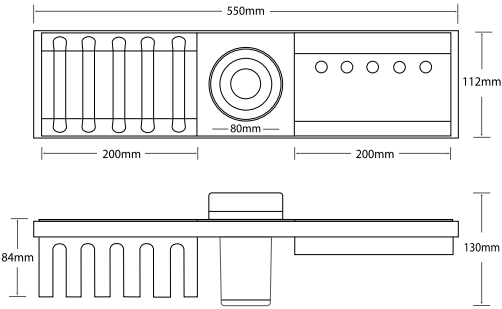

EMPIRE SHOWER SHELF 550MM

Chrome
Code: JACCNYPB5CP
RRP: \$249.00

Gloss Black/Chrome
Code: JACCNYPB5BK
RRP: \$259.00

Gloss White/Chrome
Code: JACCNYPB5WH
RRP: \$259.00

EMPIRE SHOWER SHELF 800MM

Chrome
Code: JACCNYPB7CP
RRP: \$269.00