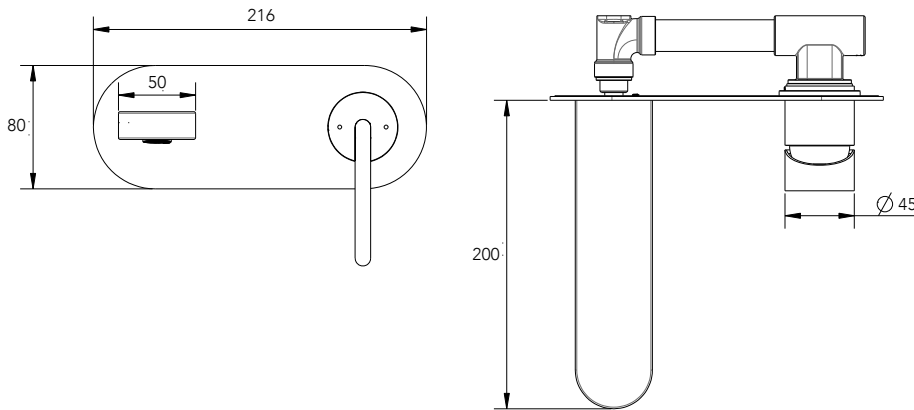

BRONX WALL BASIN SET

Registration
Number: T37964

Brushed Nickel/Matte Black
Part A (Body): JTAPWBUNIBRX
RRP: $129.00
Part B (Trim): JTAPWBTRBRXNK
RRP: $229.00

Matte Black/Brushed Nickel
Part A (Body): JTAPWBUNIBRX
RRP: $129.00
Part B (Trim): JTAPWBTRBRXBK
RRP: $229.00

Optional full colour handle
Brushed Nickel
Code: JTAPH2BRXNA
RRP: $20.00

Optional full colour handle
Matte Black
Code: JTAPH2BRXBA
RRP: $20.00