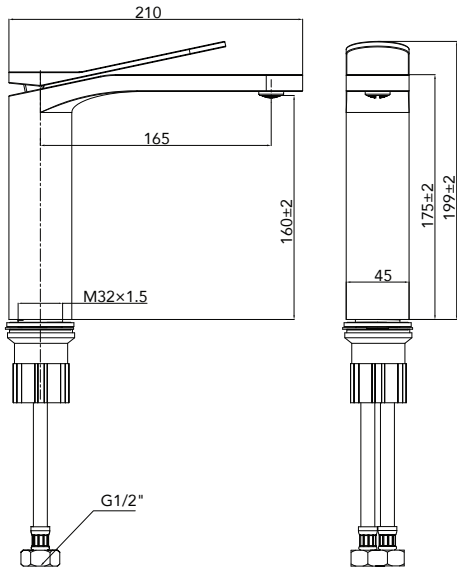

Stainless steel with silicone wrap.
 Includes silicone hook.

Freight charges may apply on individual items.

Specifications

Bronx Extended Basin Mixer Brushed Nickel/Matte Black

LIBERTY BASIN MIXER

Chrome
Code: JTAPLIBCP
RRP: \$249.00