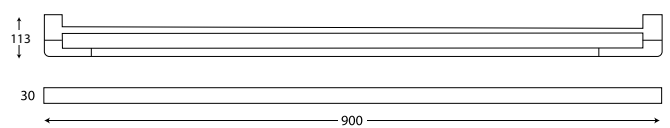

BROOKLYN DOUBLE TOWEL RAIL 900MM

Chrome
Code: JACCNBYBRKDT9CP
RRP: $209.00

Brushed Nickel
Code: JACCNBYBRKDT9NK
RRP: $269.00

Matte Black
Code: JACCNBYBRKDT9BK
RRP: $229.00