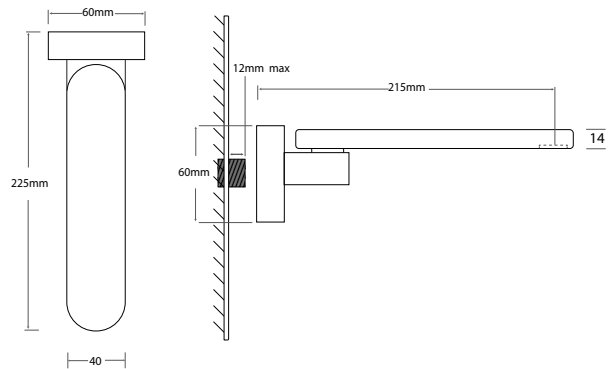

COSMOPOLITAN WALL BASIN SET

Chrome
Code: JTAPWBCOSCP
RRP: \$229.00

Matte Black/Chrome
Code: JTAPWBCOSBK
RRP: \$249.00

Matte Black
Code: JTAPWBCOSBA
RRP: \$249.00

Registration
Number:
T29382

COSMOPOLITAN SWIVEL BATH SPOUT