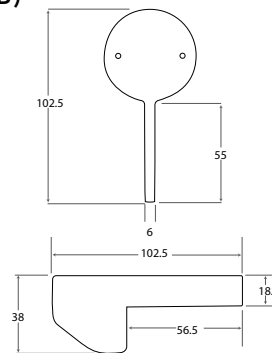

MARTINI WALL MIXER TRIM (PART B)

MARTINI

Chrome
Code: JTAPSTMARCP
RRP: $23.00

Matte Black/Chrome
Code: JTAPSTMARBK
RRP: $34.00

Matte Black
Code: JTAPSTMARBK
RRP: $34.00

MARTINI RITZ

Polished Gold
Code: JTAPSTMARPG
RRP: $114.00

Polished Rose Gold
Code: JTAPSTMARPR
RRP: $114.00

Brushed Gold
Code: JTAPSTMARBG
RRP: $138.00

Brushed Rose Gold
Code: JTAPSTMARBR
RRP: $138.00