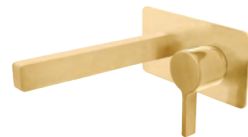

Wall Basin Set
Brushed Gold
RRP: $740.00
JTAPWBMARBG