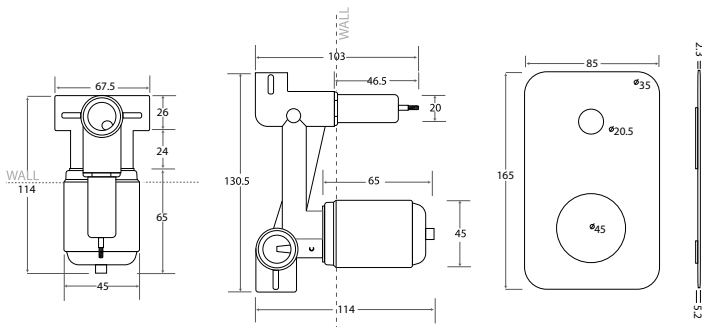

**COSMOPOLITAN UNIVERSAL
DIVERTER MIXER BODY (PART A)**

Chrome
Code: JTAPDUNICP
RRP: $169.00

Matte Black/Chrome
Code: JTAPDUNICP
RRP: $169.00

Matte Black
Code: JTAPDUNIBA
RRP: $185.00

ADD TRIM ↓