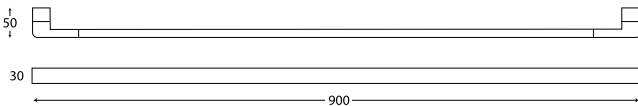

BROOKLYN SINGLE TOWEL RAIL 900MM

Chrome
Code: JACCNBYBRKST9CP
RRP: $169.00

Polished Gold
Code: JACCNBYBRKST9PG
RRP: $299.00

Brushed Nickel
Code: JACCNBYBRKST9NK
RRP: $229.00

Matte Black
Code: JACCNBYBRKST9BK
RRP: $189.00

Polished Rose Gold
Code: JACCNBYBRKST9PR
RRP: $299.00