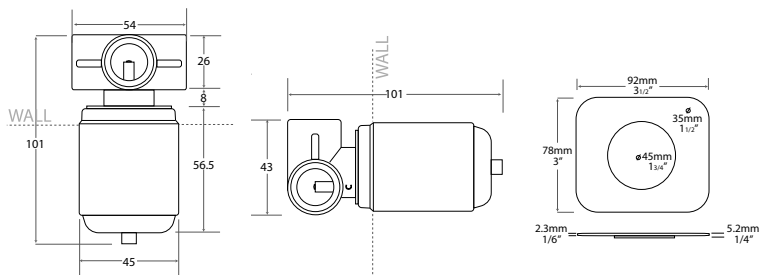

MARTINI UNIVERSAL WALL MIXER BODY (PART A)

MARTINI

Chrome
Code: JTAPSUNICP
RRP: $126.00

Matte Black/Chrome
Code: JTAPSUNICP
RRP: $126.00

Matte Black
Code: JTAPSUNIBA
RRP: $135.00

MARTINI RITZ

Polished Gold
Code: JTAPSUNIPG
RRP: $246.00

Polished Rose Gold
Code: JTAPSUNIPR
RRP: $246.00

Brushed Gold
Code: JTAPSUNIBG
RRP: $270.00

Brushed Rose Gold
Code: JTAPSUNIBR
RRP: $270.00

ADD TRIM ↓