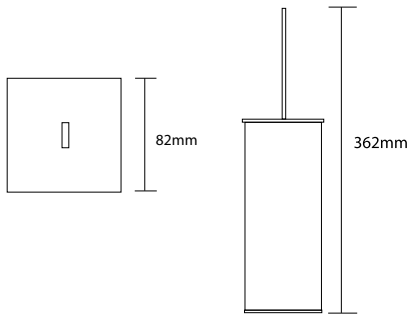

SOHO TOILET BRUSH

Chrome
Code: JACCNYSOHBRCP
RRP: $99.00

Polished Gold
Code: JACCNYSOHBPRG
RRP: $285.00

Matte Black
Code: JACCNYSOHBK
RRP: $109.00

Polished Rose Gold
Code: JACCNYSOHBPRR
RRP: $285.00

Matte White
Code: JACCNYSOHBWH
RRP: $109.00

Brushed Gold
Code: JACCNYSOHBGR
RRP: $310.00

Brushed Rose Gold
Code: JACCNYSOHBGRR
RRP: $310.00