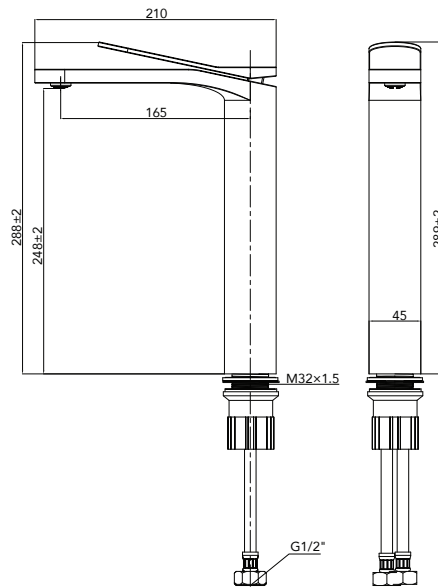

LIBERTY EXTENDED BASIN MIXER

Chrome
Code: JTAPELIBCP
RRP: $299.00

Chrome/Matte Black
Code: JTAPELIBBK
RRP: $329.00

Matte Black
Code: JTAPELIBBA
RRP: $329.00

Registration
Number: T37230