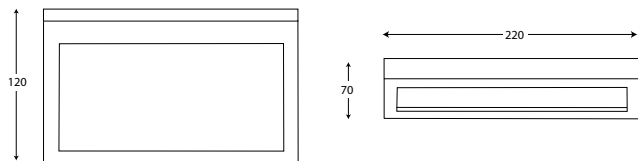

TIME SQUARE HAND TOWEL RING

Chrome
Code: JACCNYSIMTRCP
RRP: $59.00
Matte Black
Code: JACCNYSIMTRBK
RRP: $79.00