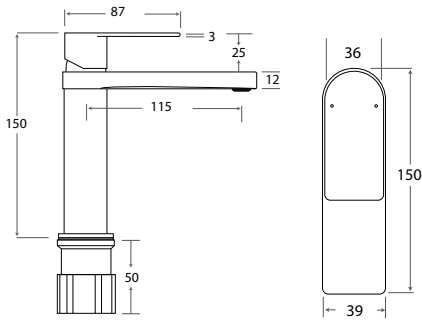

COSMOPOLITAN BASIN MIXER

Chrome
Code: JTAPBCOSCP
RRP: $169.00

Matte Black/Chrome
Code: JTAPBCOSBK
RRP: $189.00

Matte Black
Code: JTAPBCOSBA
RRP: $189.00

Registration
Number:
T29378