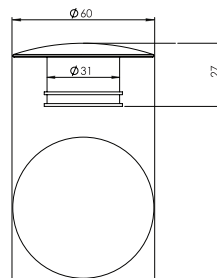

PLUG ONLY

PLUG ONLY

Polished Gold
Code: PWM-PLUG-PG
RRP: $65.00

Polished Rose Gold
Code: PWM-PLUG-PR
RRP: $65.00

Polished Black Sapphire
Code: PWM-PLUG-PBS
RRP: $65.00

Brushed Gold
Code: PWM-PLUG-BG
RRP: $85.00

Brushed Rose Gold
Code: PWM-PLUG-BR
RRP: $85.00

Brushed Black Sapphire
Code: PWM-PLUG-BBS
RRP: $85.00