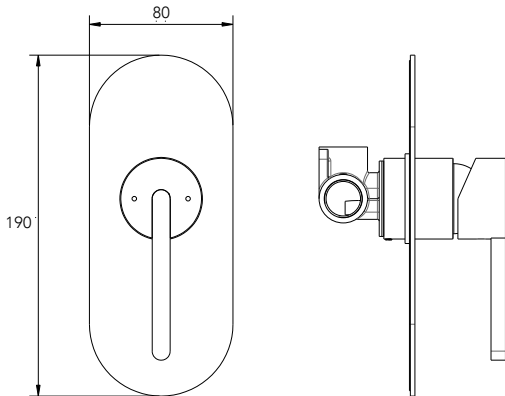

BRONX WALL MIXER

Brushed Nickel/Matte Black
Part A (Body): JTAPSUNIBRX
RRP: $89.00
Part B (Trim): JTAPSTBRXNK
RRP: $139.00

Matte Black/Brushed Nickel
Part A (Body): JTAPSUNIBRX
RRP: $89.00
Part B (Trim): JTAPSTBRXBK
RRP: $139.00

Optional full colour handle
Brushed Nickel
Code: JTAPH2BRXNA
RRP: $20.00

Optional full colour handle
Matte Black
Code: JTAPH2BRXBA
RRP: $20.00