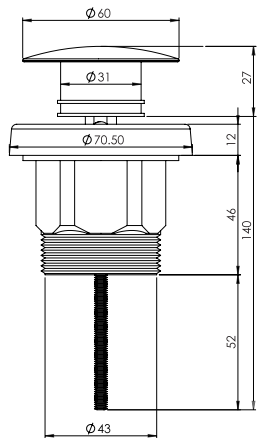

UNIVERSAL PLUG & WASTE

Chrome
Code: PWMMUSHBC
RRP: $49.00

Polished Gold
Code: PWMMUSHPG
RRP: $99.00

Gloss White
Code: PWMMUSHGW
RRP: $69.00

Polished Rose Gold
Code: PWMMUSHPR
RRP: $99.00

Matte White
Code: PWMMUSHMW
RRP: $69.00

Polished Black Sapphire
Code: PWMMUSHPBS
RRP: $99.00

Matte Black
Code: PWMMUSHMB
RRP: $69.00

Brushed Gold
Code: PWMMUSHBG
RRP: $119.00

Brushed Nickel
Code: PWMMUSHNK
RRP: $99.00

Brushed Rose Gold
Code: PWMMUSHBR
RRP: $119.00

Brushed Black Sapphire
Code: PWMMUSHBBS
RRP: $119.00