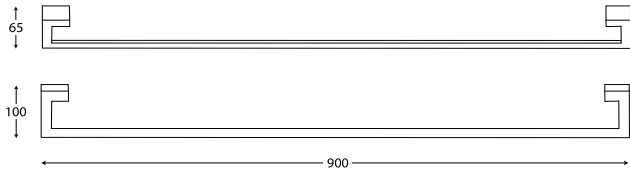

MANHATTAN HAND TOWEL RING

Gloss White/Chrome
Code: JACCNMANTRWH
RRP: \$79.00

Matte Black/Chrome
Code: JACCNMANTRBK
RRP: \$79.00

TIME SQUARE TOWEL RAIL 900MM

Chrome
Code: JACCNYSIMST9CP
RRP: \$89.00
Matte Black
Code: JACCNYSIMST9BK
RRP: \$109.00