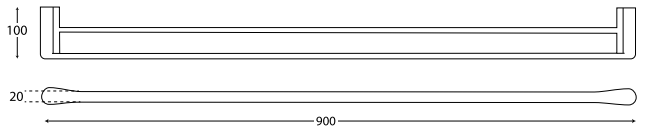

MANHATTAN DOUBLE TOWEL RAIL 900MM

Gloss White/Chrome
Code: JACCNMANDT9WH
RRP: $189.00

Matte Black/Chrome
Code: JACCNMANDT9BK
RRP: $189.00

MANHATTAN ROBE HOOK

Gloss White/Chrome
Code: JACCNMANRHWH
RRP: $49.00

Matte Black/Chrome
Code: JACCNMANRHBK
RRP: $49.00