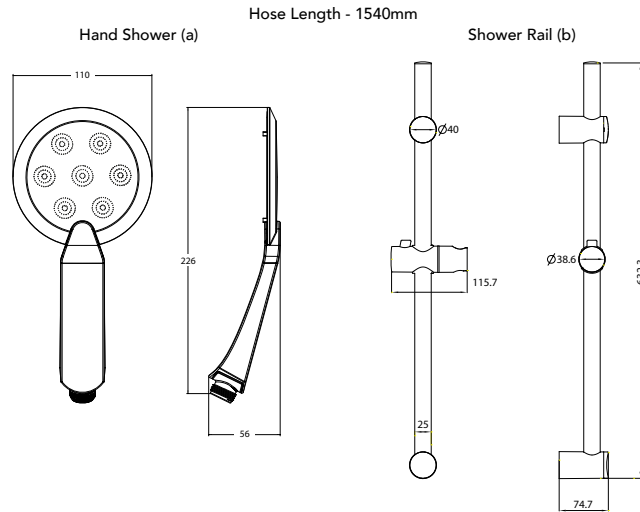

Matte White/Chrome
JTAPSRSETMARWH
Total RRP: \$249.00

Registration
Number:
S12118

MYSTIQUE SHOWER ROSE

Chrome
Code: JTAPSRMYSCP
RRP: \$149.00

Registration
Number:
S12242

MYSTIQUE HAND SHOWER ON RAIL

MYSTIQUE HAND SHOWER
ON RAIL SET Chrome
Code: JTAPSRSETMYSCP
RRP: \$199.00