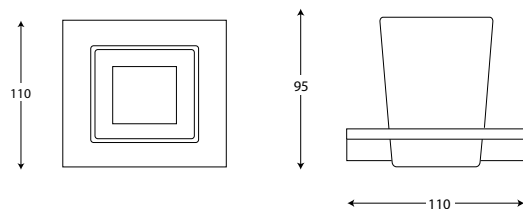

TIME SQUARE TUMBLER

Chrome/Frosted Glass
Code: JACCNYSIMTBCP
RRP: $55.00
Matte Black/Frosted Glass
Code: JACCNYSIMTBBK
RRP: $75.00