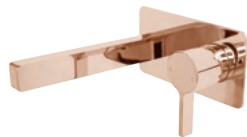

Wall Basin Set
Polished Rose Gold
RRP: $715.00
JTAPWBMARPR